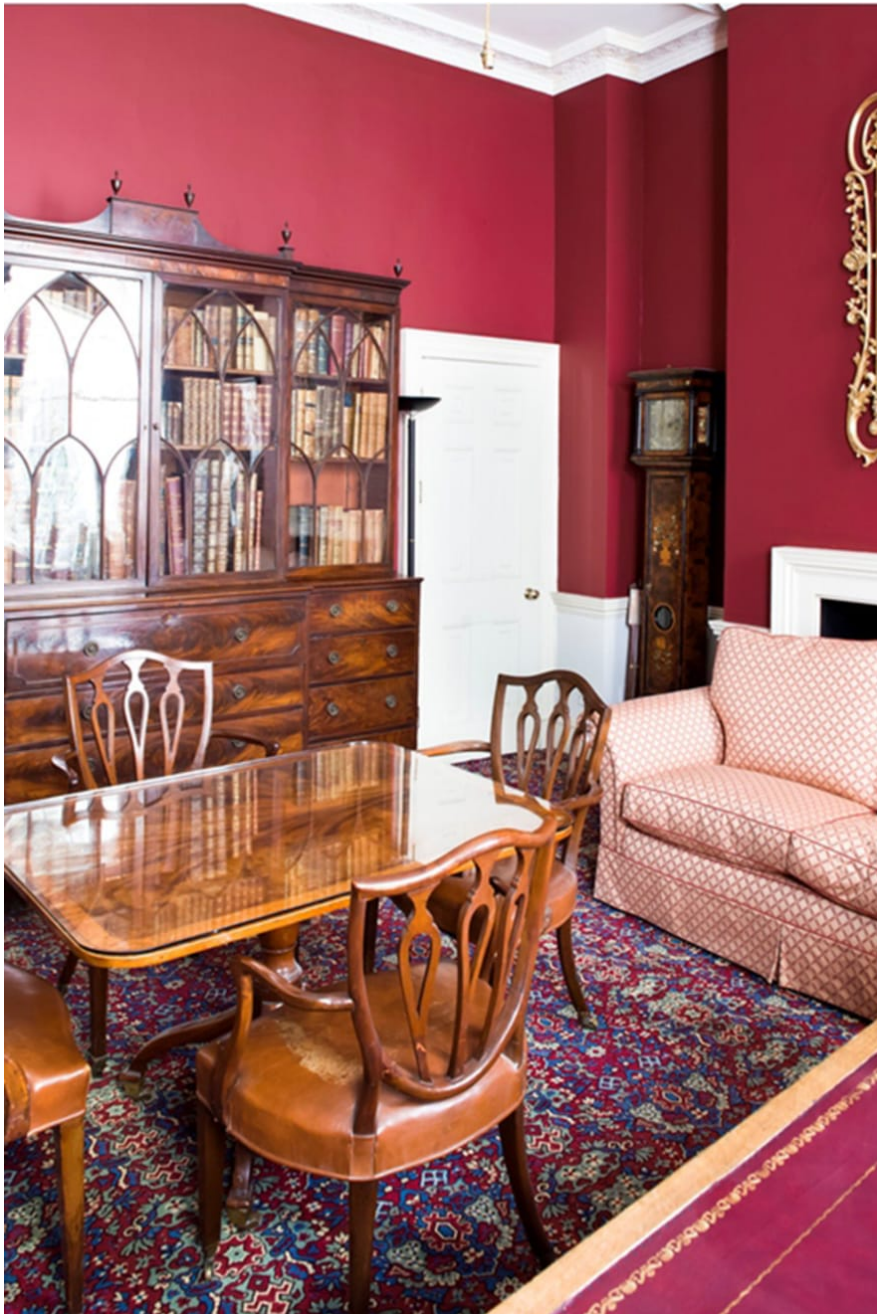

Georgian House W1

This stunning Georgian property offers a spacious and sun drenched location for film and photography crews. PLEASE NOTE: the main rooms in this property - currently painted green - are now white. Pictures coming soon Features open fireplaces, sandstone staircase, ornate pressed metal ceilings, wooden flooring, Persian rugs, antique furnishings, a library room, traditional painted portraiture, fabulous exteriors, a basement filing room and floor to ceiling windows offering an abundance of natural light. Perfect location for editorial, evening wear, bridal, portraiture, and English heritage shoots. Please note: this property is continually

CAROLHAYES
MANAGEMENT

020 7482 1555

www.carolhayesmanagement.co.uk