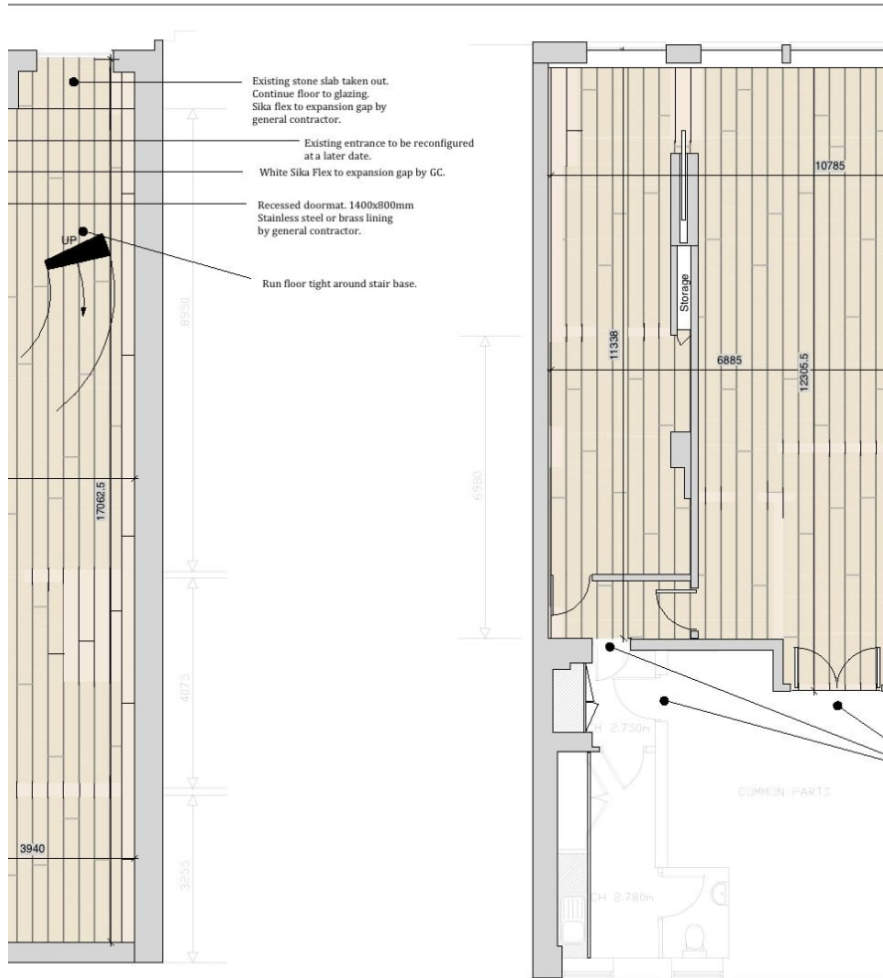

BrobyDNA* Phone UK: +44 7719941113 Phone SA: +44 41131836 Email: BrobyDNA@brobydna.com	Project title: Gazelli Art House - London Date: 01/02/2012	Detail: Proposed Dressing layout Drawing No. 06x08_LOPL_002	Issue/Revision: 01/Rev A CAD file name: 06x08_LOPL_002	Drawn By: MHA Scale: 1:50	The drawings in this project are the property of BrobyDNA. They are to be used only for the project specified and are not to be used for any other purpose without the written consent of BrobyDNA.

Gazelli Art Gallery W1

An exhibition space in central London perfect for product launches and parties.

020 7482 1555

www.carolhayesmanagement.co.uk