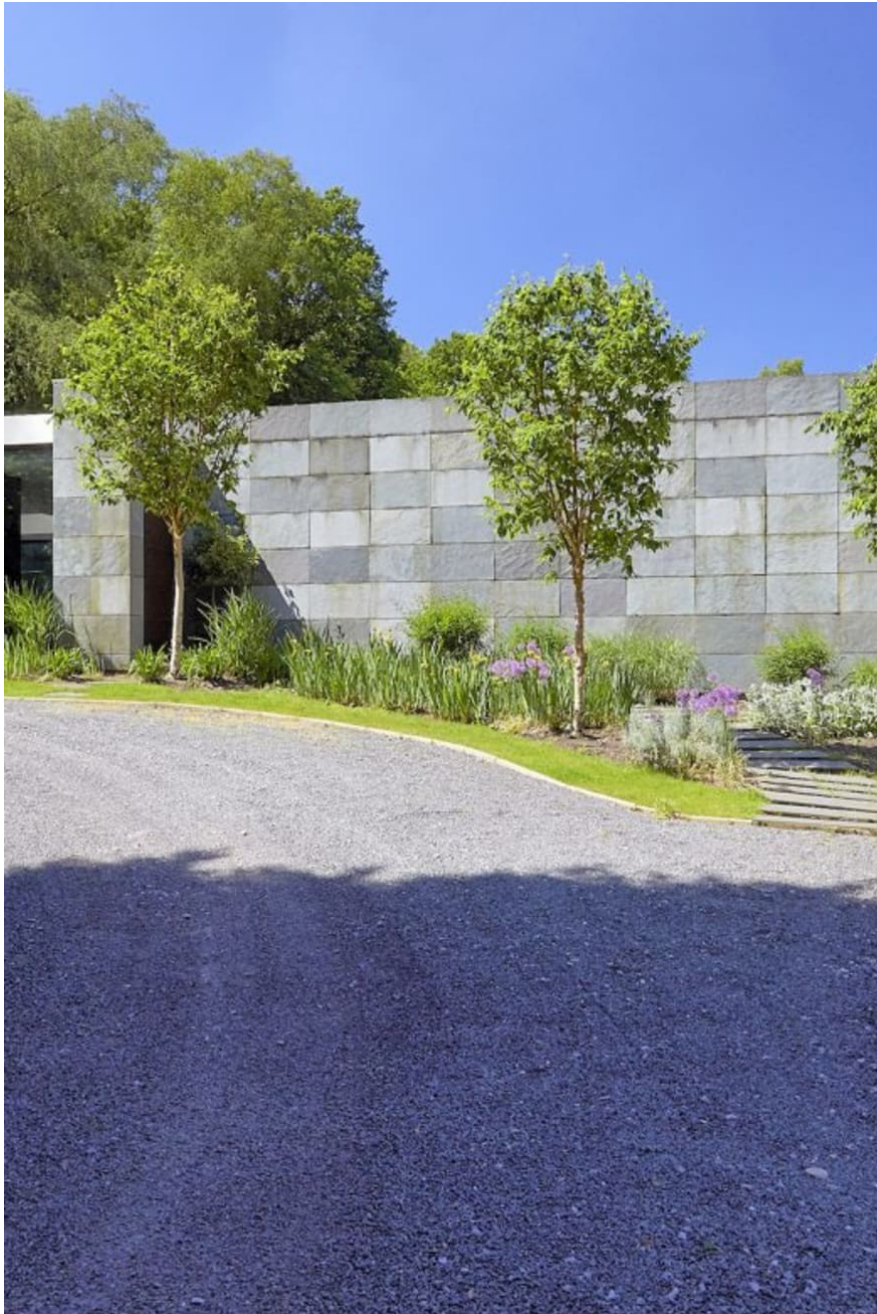

## Gardeners, Farnham

This beautiful open plan spacious house is just an hour out of London . It has many interesting features including an 'indoor/outdoor' pool. Bathed in natural light and with plenty of outside space this property is ideal for shoots.