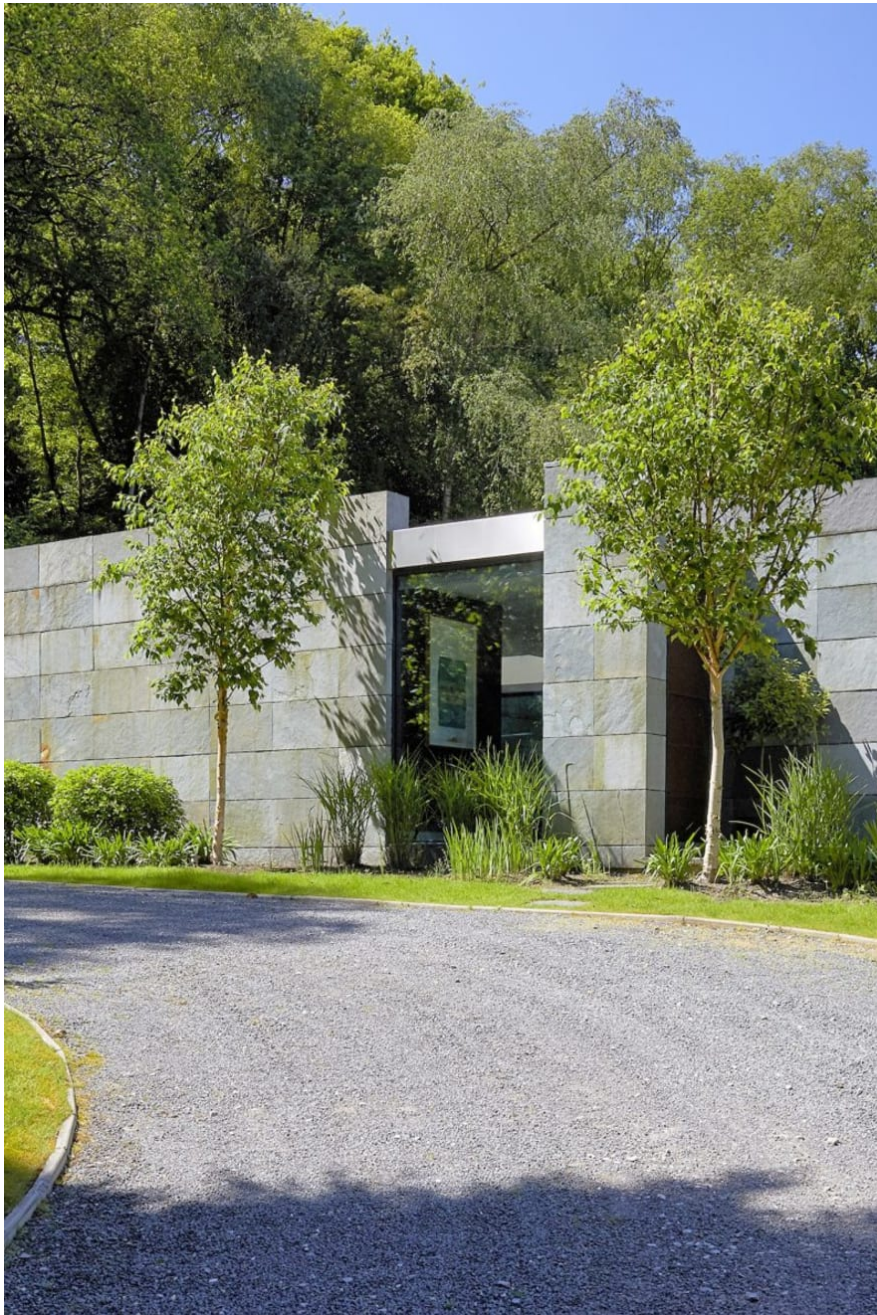

CAROLHAYES
MANAGEMENT
CREATIVE ARTIST & STYLE MANAGEMENT

020 7482 1555

www.carolhayesmanagement.co.uk

Gardeners, Farnham

This beautiful open plan spacious house is just an hour out of London . It has many interesting features including an 'indoor/outdoor' pool. Bathed in natural light and with plenty of outside space this property is ideal for shoots.