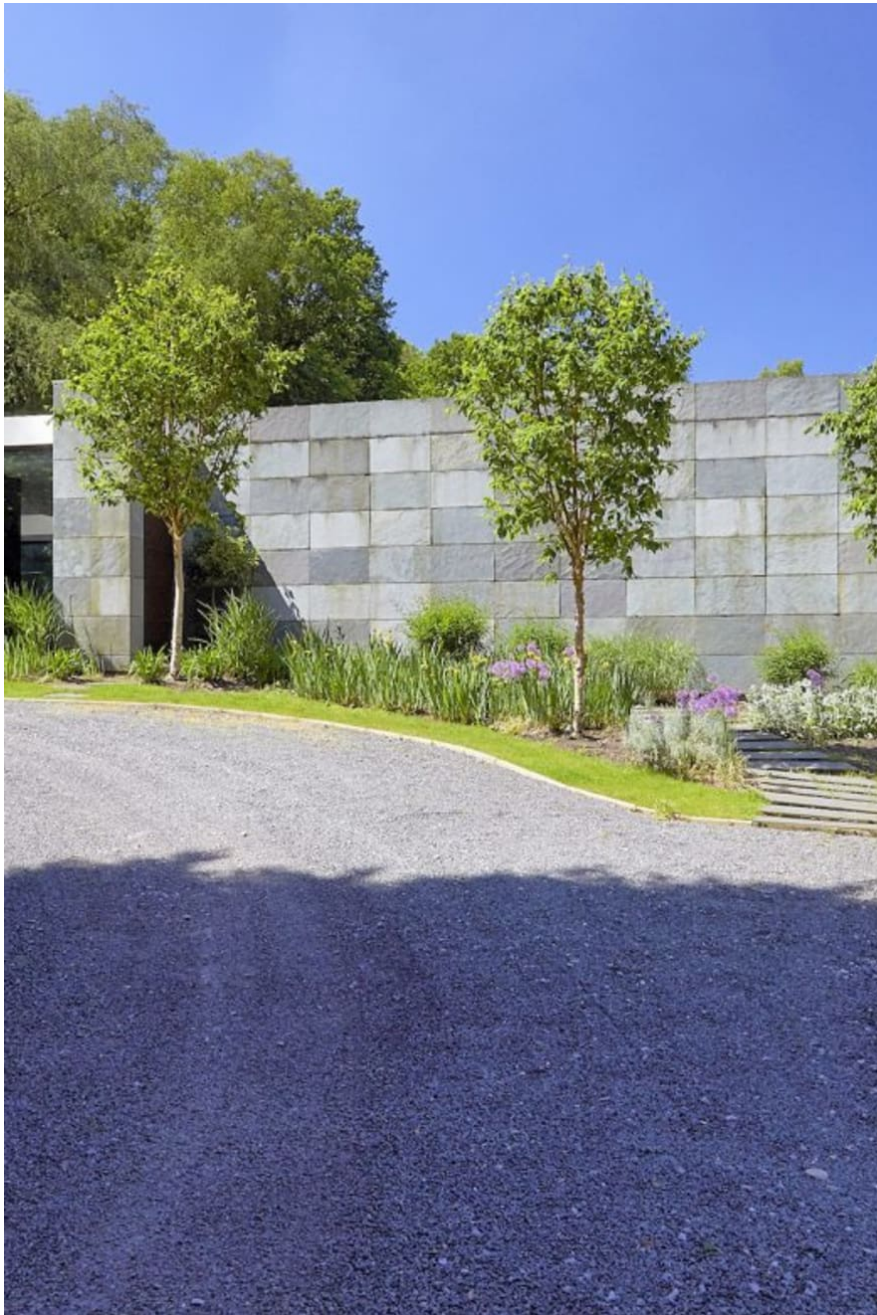

CAROLHAYES
MANAGEMENT
CREATIVE ARTIST & STYLE MANAGEMENT

020 7482 1555

www.carolhayesmanagement.co.uk

Gardeners, Farnham

This beautiful open plan spacious house is just an hour out of London . It has many interesting features including an 'indoor/outdoor' pool. Bathed in natural light and with plenty of outside space this property is ideal for shoots.