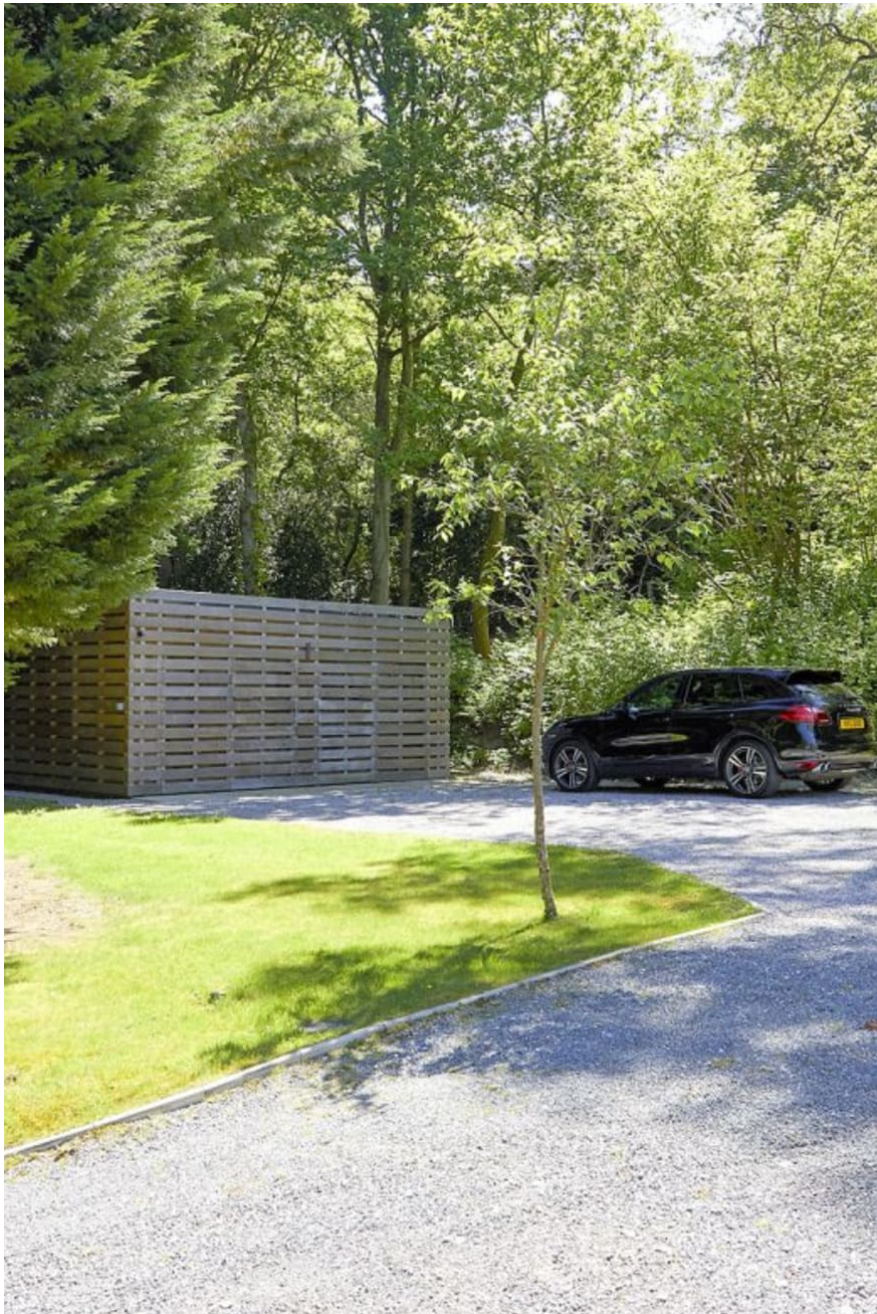

CAROLHAYES
MANAGEMENT
CREATIVE ARTIST & STYLE MANAGEMENT

020 7482 1555

www.carolhayesmanagement.co.uk

Gardeners, Farnham

This beautiful open plan spacious house is just an hour out of London . It has many interesting features including an 'indoor/outdoor' pool. Bathed in natural light and with plenty of outside space this property is ideal for shoots.