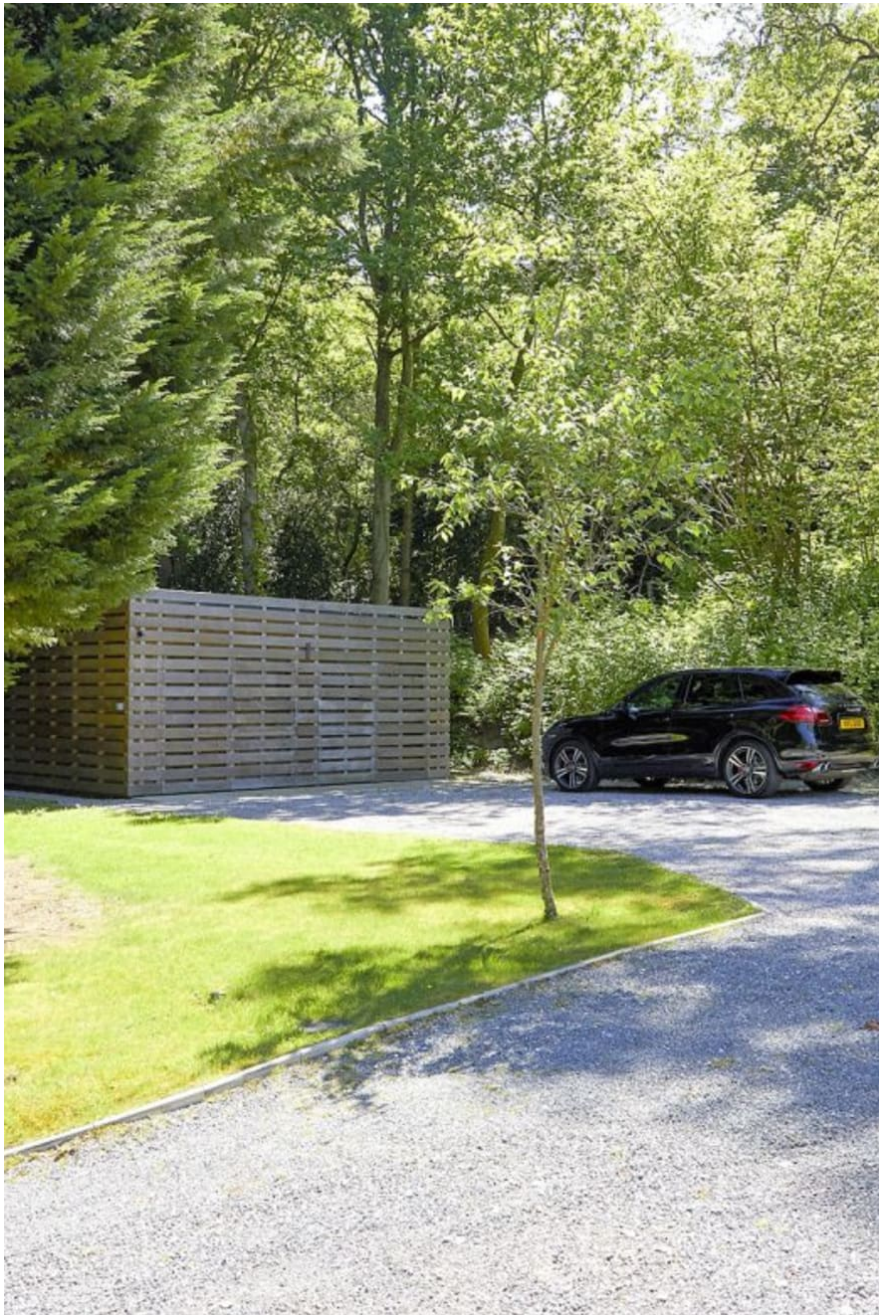

Gardeners, Farnham

This beautiful open plan spacious house is just an hour out of London . It has many interesting features including an 'indoor/outdoor' pool. Bathed in natural light and with plenty of outside space this property is ideal for shoots.

CAROL HAYES
MANAGEMENT
CREATIVE ARTIST & STYLE MANAGEMENT

020 7482 1555

www.carolhayesmanagement.co.uk