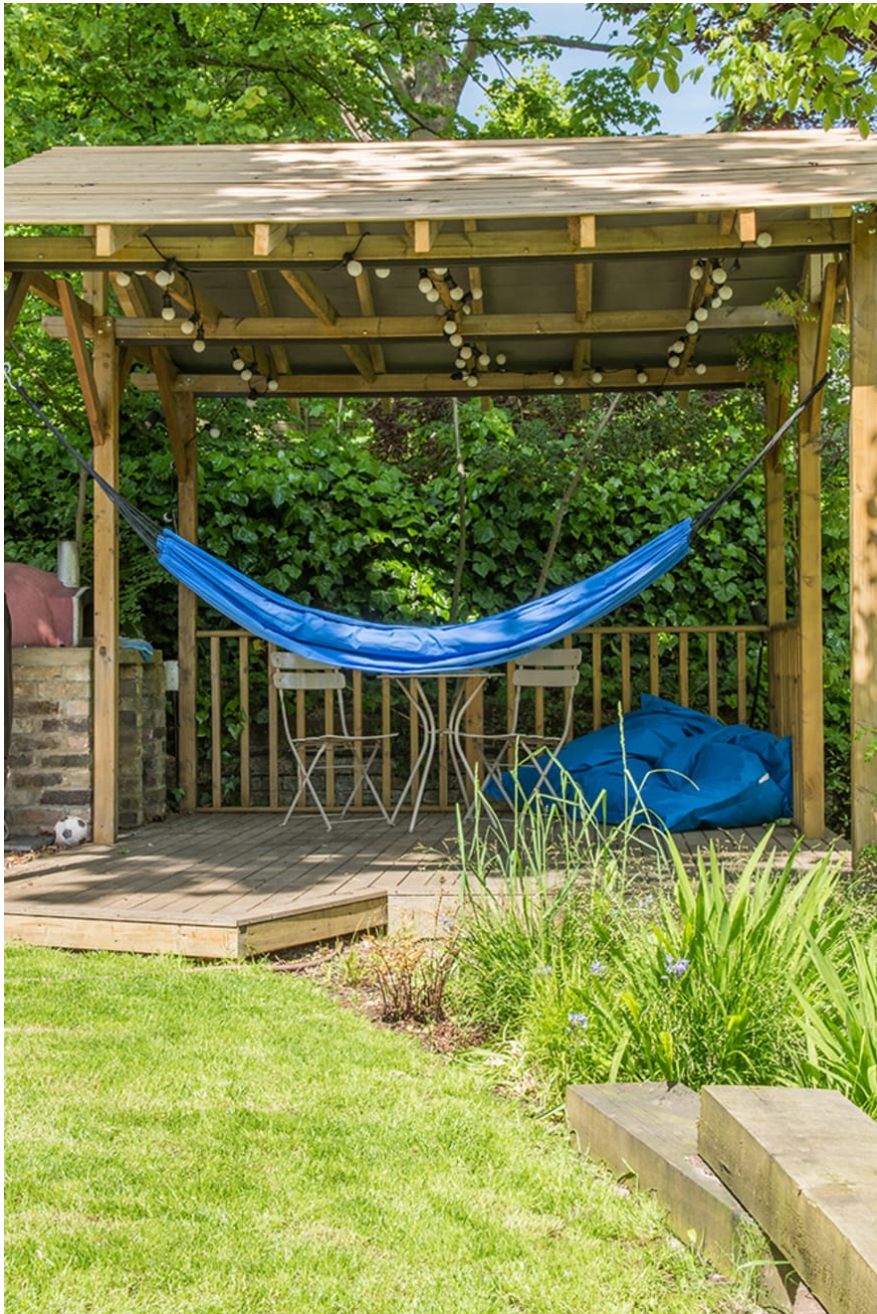

Forest Hill

A stunning house with a south facing Kitchen/Dining area backed by a large garden. There is also a decent sized front garden with parterre topiary. There is a sunken lounge and two beautiful bathrooms The main bedroom is 16ft x 16ft.

CAROL HAYES
MANAGEMENT
CREATIVE ARTIST & STYLE MANAGEMENT

020 7482 1555

www.carolhayesmanagement.co.uk