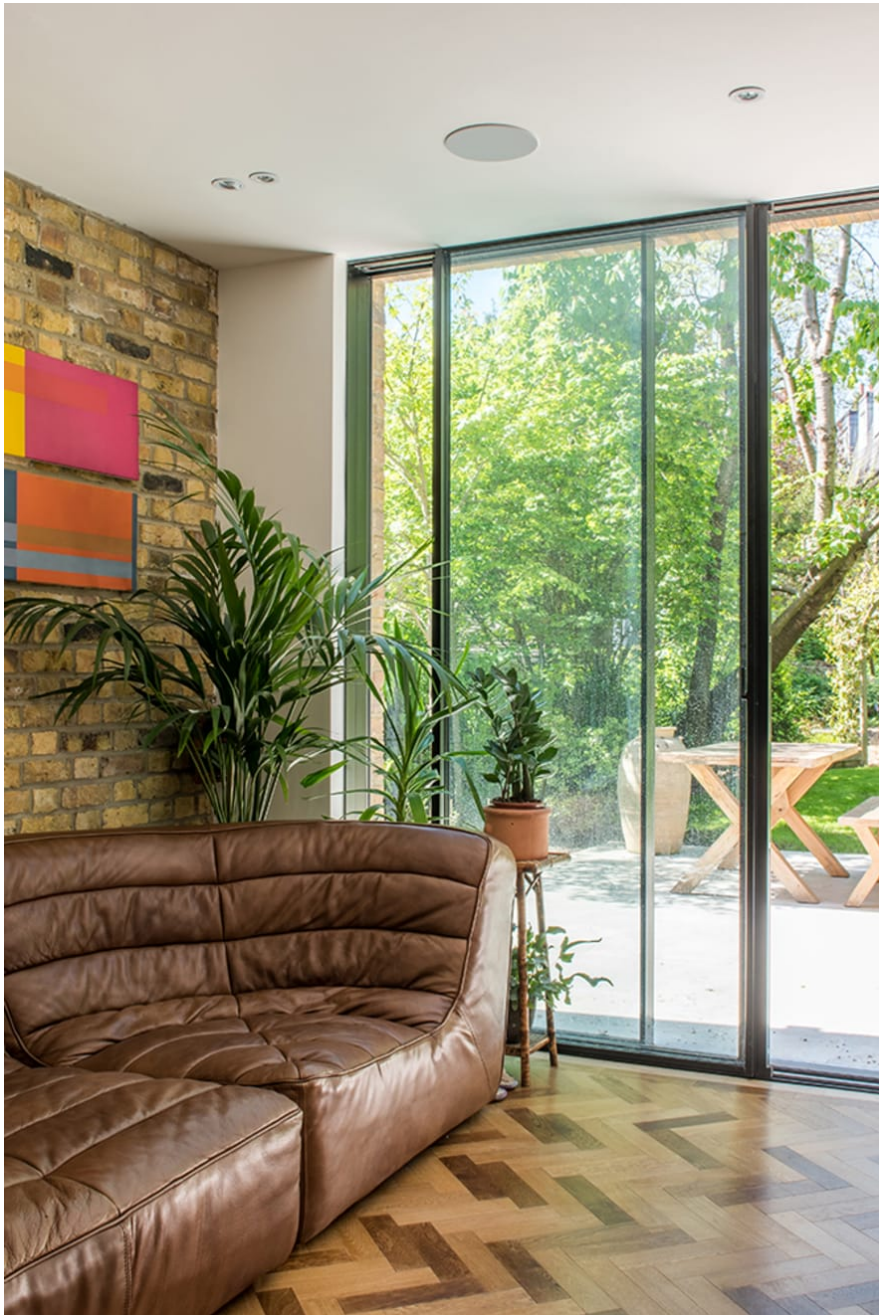

Forest Hill

A stunning house with a south facing Kitchen/Dining area backed by a large garden. There is also a decent sized front garden with parterre topiary. There is a sunken lounge and two beautiful bathrooms The main bedroom is 16ft x 16ft.

CAROL HAYES
MANAGEMENT
CREATIVE ARTIST & STYLE MANAGEMENT

020 7482 1555

www.carolhayesmanagement.co.uk