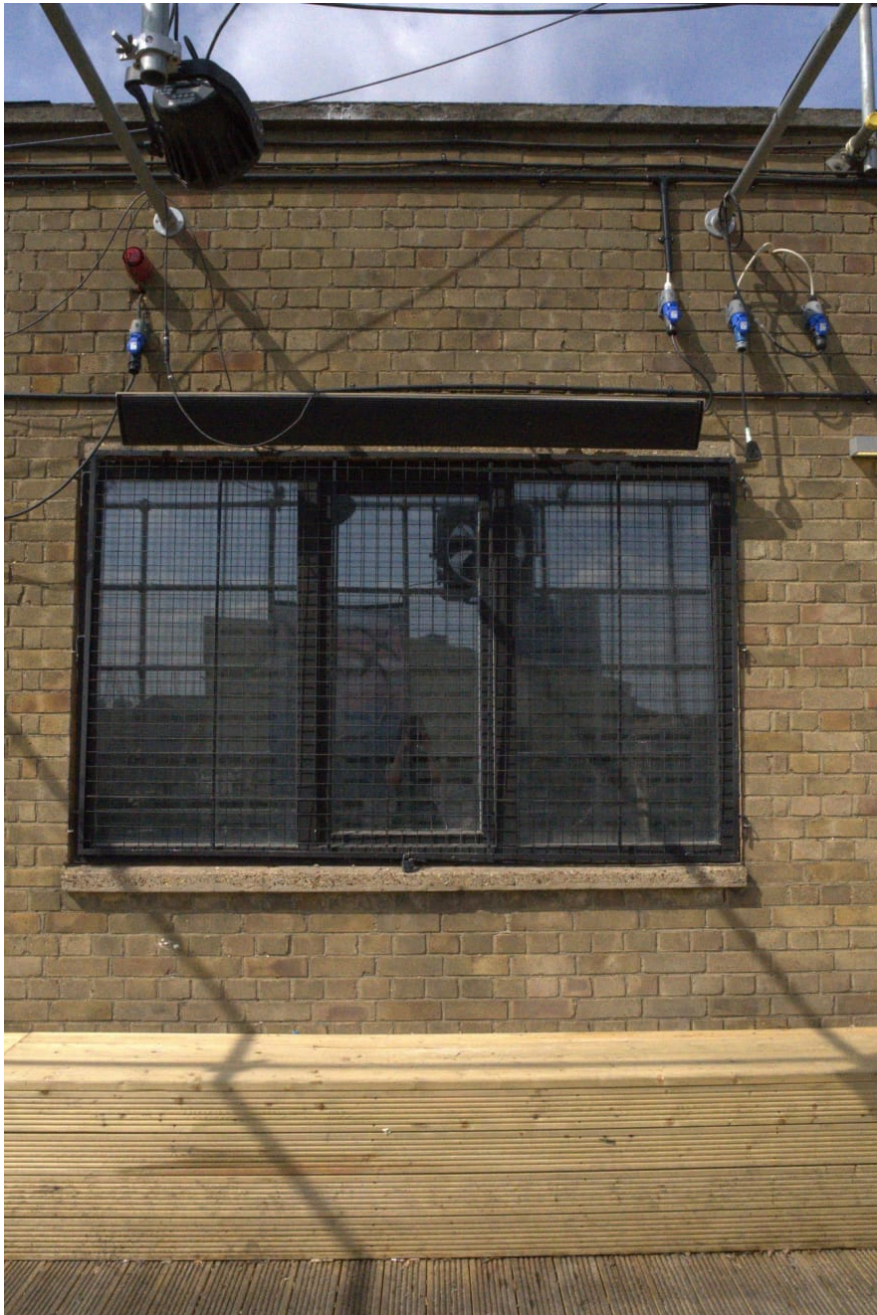

Fold - Canning Town

Fold is 10000 sq ft of flexible club spaces, with an impressive spectrum of club lighting, as well as a 10000 sq ft rooftop with distinctive views over Canning Town's industrial landscape and the financial district behind it. There is onsite parking for up to 7 vehicles and a lift for heavy equipment.

CAROLHAYES
MANAGEMENT
CREATIVE ARTIST & STYLE MANAGEMENT

020 7482 1555

www.carolhayesmanagement.co.uk