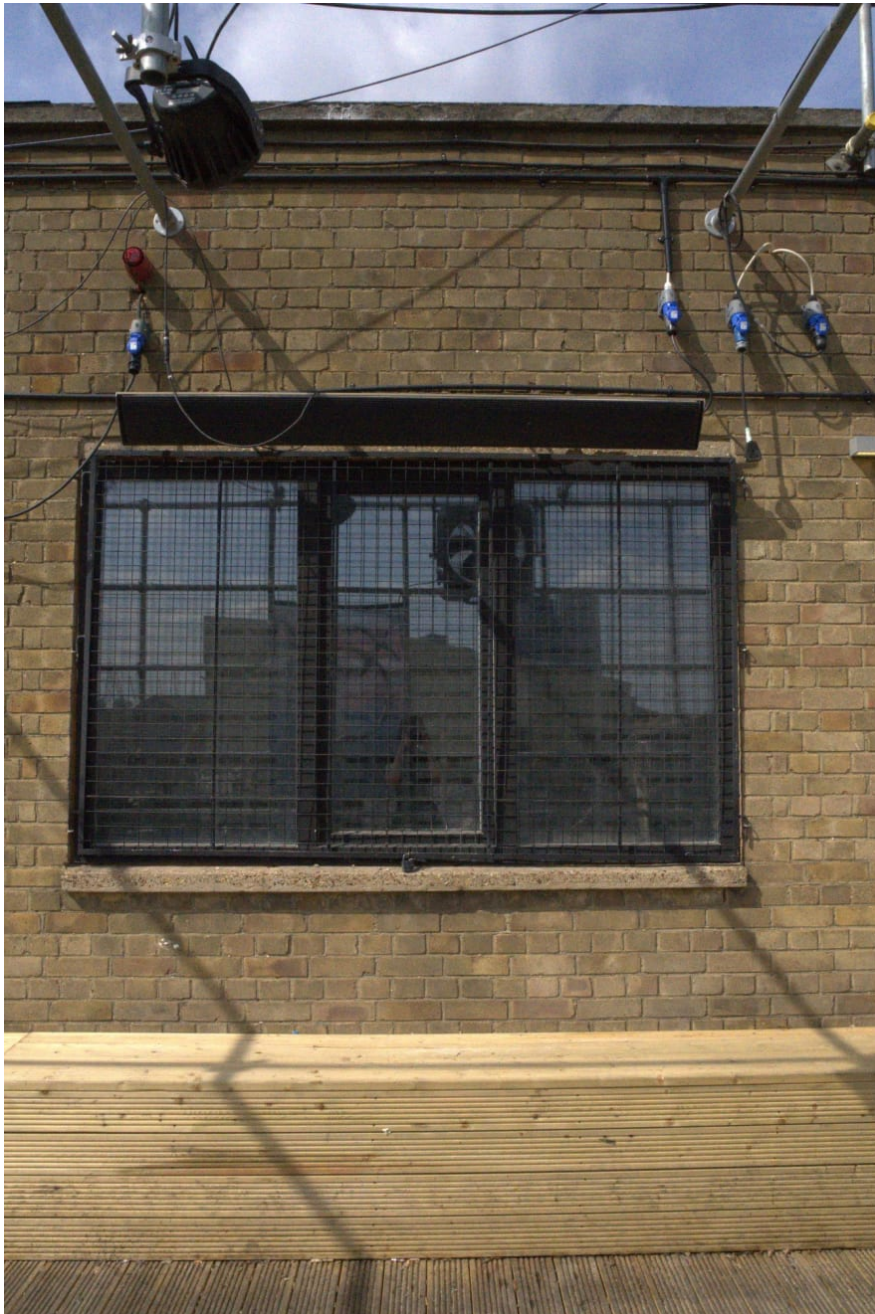

Fold - Canning Town

Fold is 10000 sq ft of flexible club spaces, with an impressive spectrum of club lighting, as well as a 10000 sq ft rooftop with distinctive views over Canning Town's industrial landscape and the financial district behind it. There is onsite parking for up to 7 vehicles and a lift for heavy equipment.

CAROLHAYES
MANAGEMENT
CREATIVE ARTIST & STYLE MANAGEMENT

020 7482 1555

www.carolhayesmanagement.co.uk