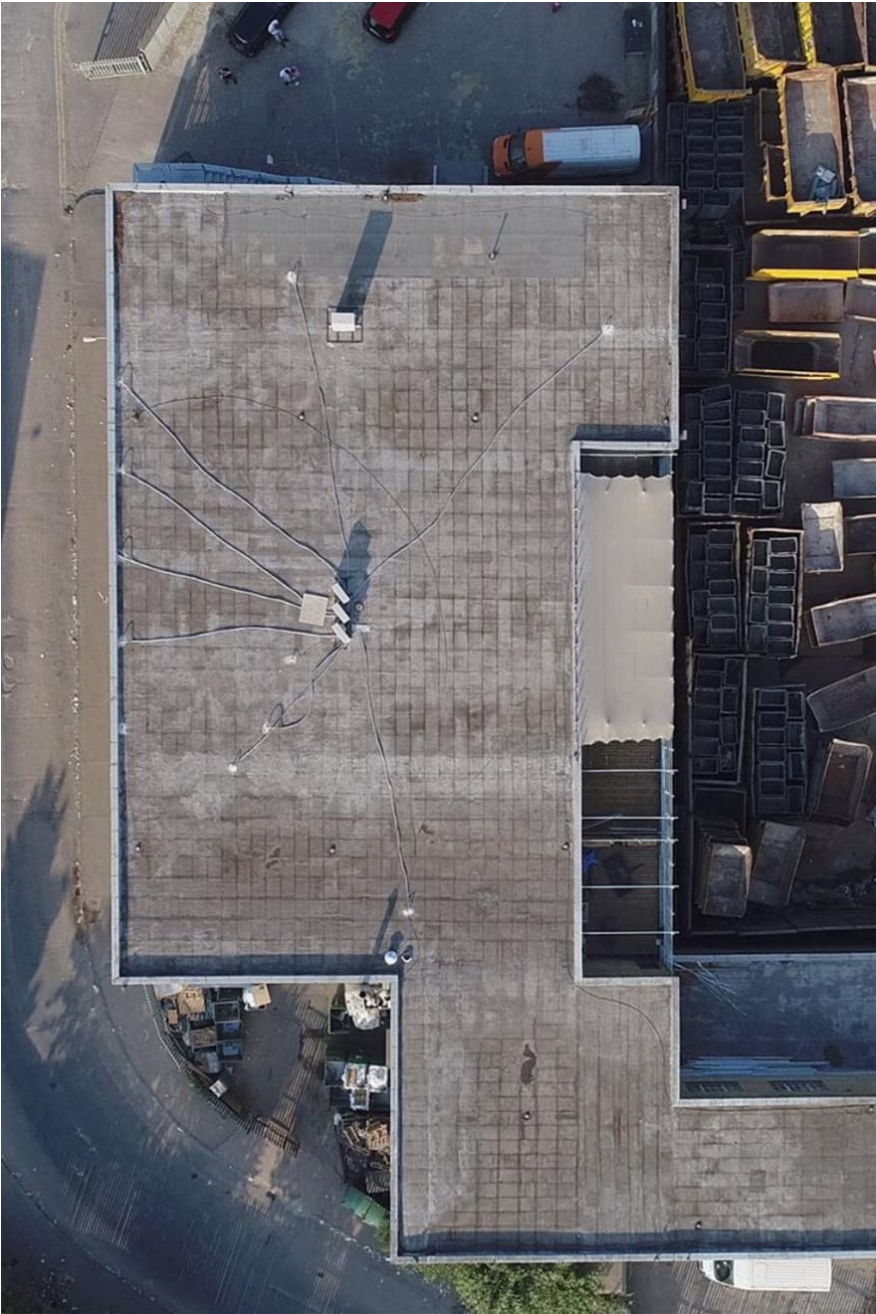

Fold - Canning Town

Fold is 10000 sq ft of flexible club spaces, with an impressive spectrum of club lighting, as well as a 10000 sq ft rooftop with distinctive views over Canning Town's industrial landscape and the financial district behind it. There is onsite parking for up to 7 vehicles and a lift for heavy equipment.

CAROL HAYES
MANAGEMENT
CREATIVE ARTIST & STYLE MANAGEMENT

020 7482 1555

www.carolhayesmanagement.co.uk