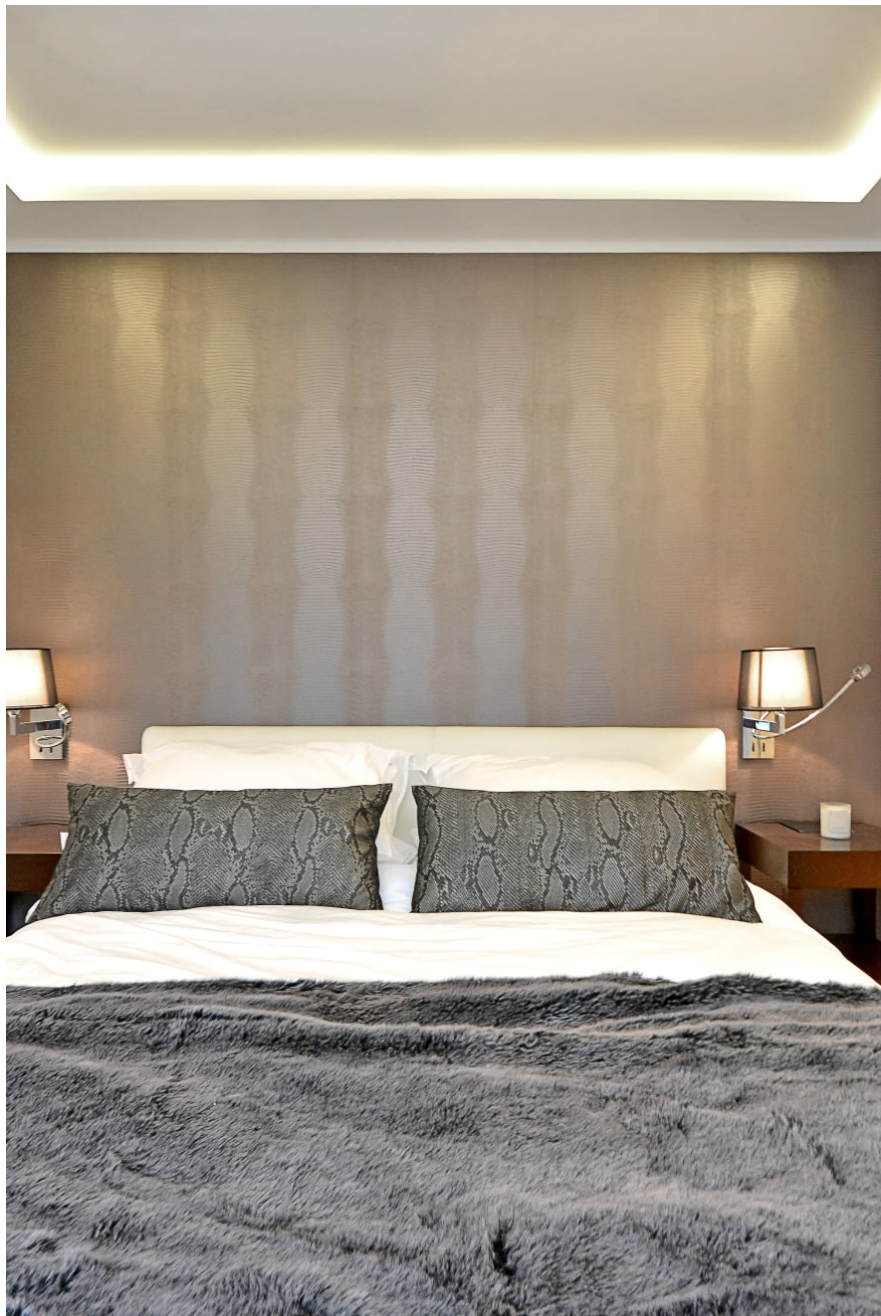

Floating Penthouse E14 EXCLUSIVE

This is no ordinary houseboat ! A high spec show home for a limited range of select, bespoke boats offering a paradise lifestyle on the water. The lower deck has a bedroom and living room with floor to ceiling windows plus a bathroom and kitchen, while the upper deck has plenty of space for social gatherings or product display. Underwater LED lights and the log burning stove add to the roof terrace's atmosphere. Perfect for an event or for shooting an aspirational lifestyle. Capacity for around 50-70 people. Moored in fashionable Limehouse Basin just off the Thames with spectacular views up-river to Canary Wharf and down-river to the Shard

CAROLHAYES
MANAGEMENT

020 7482 1555

www.carolhayesmanagement.co.uk