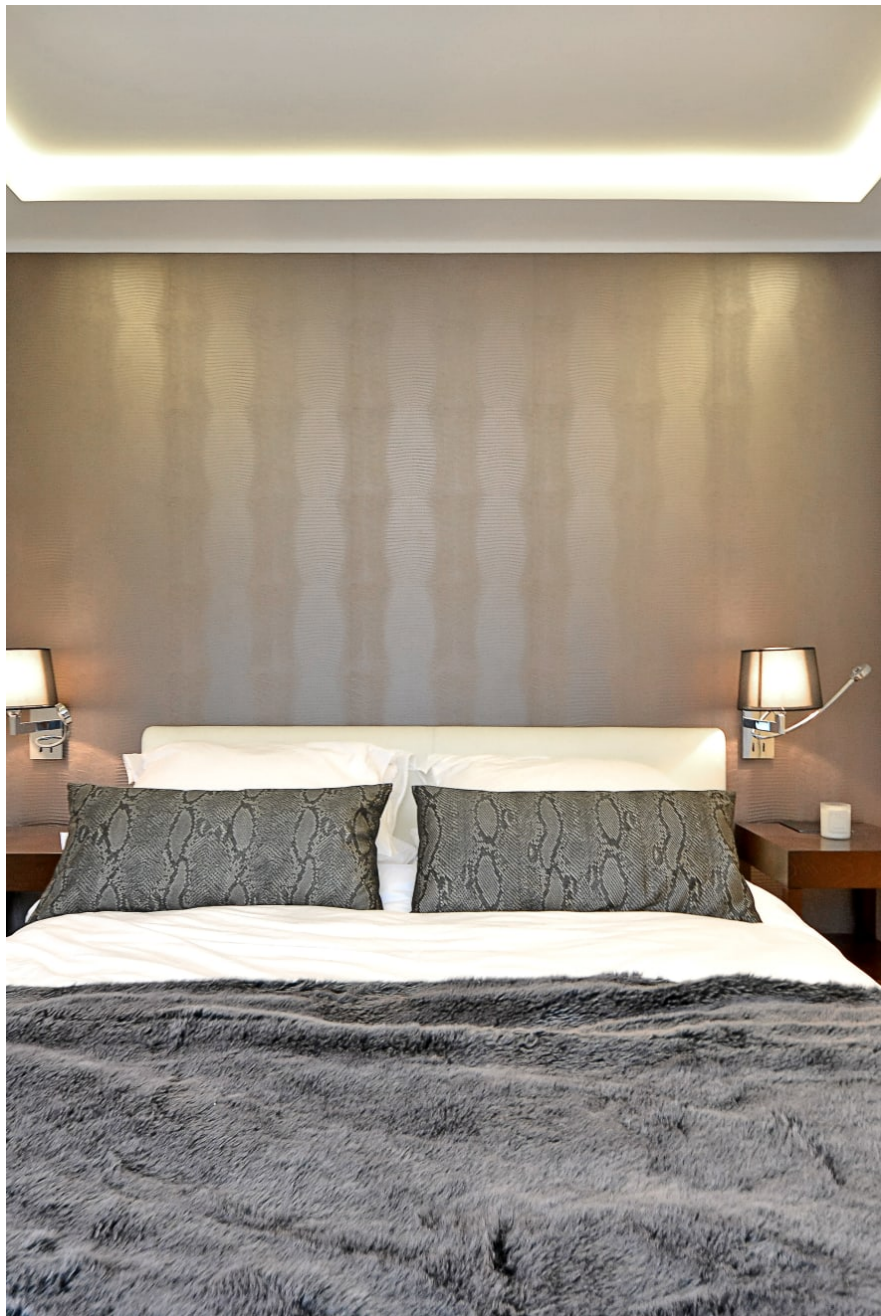

## Floating Penthouse E14 EXCLUSIVE

This is no ordinary houseboat ! A high spec show home for a limited range of select, bespoke boats offering a paradise lifestyle on the water. The lower deck has a bedroom and living room with floor to ceiling windows plus a bathroom and kitchen, while the upper deck has plenty of space for social gatherings or product display. Underwater LED lights and the log burning stove add to the roof terrace's atmosphere. Perfect for an event or for shooting an aspirational lifestyle. Capacity for around 50-70 people. Moored in fashionable Limehouse Basin just off the Thames with spectacular views up-river to Canary Wharf and down-river to the Shard