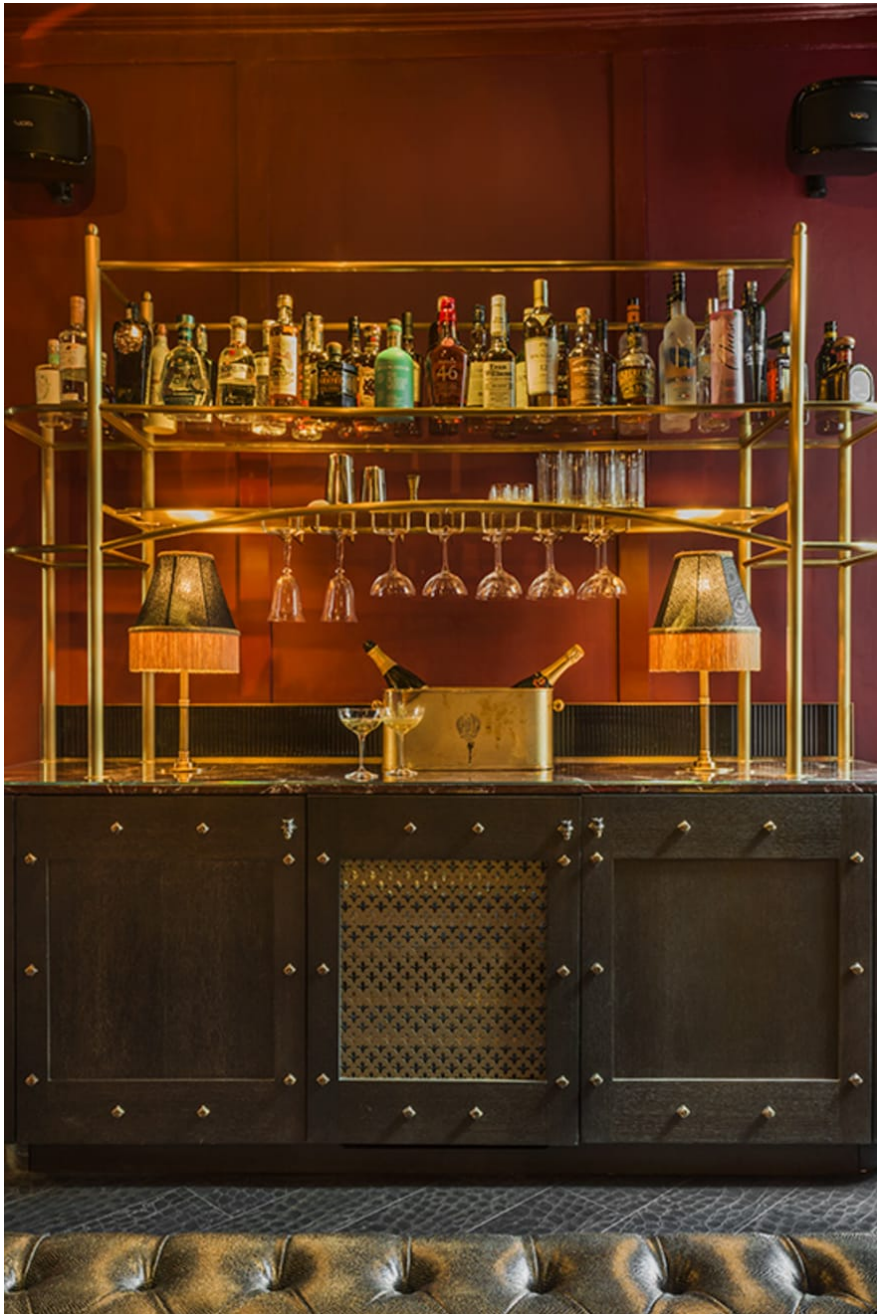

Fantastical - W1

Fabulous venue based in the heart of the West End. Inspired by the punk culture, the various rooms and main bar capture the neighbourhood's raw, unrivalled energy.

CAROL HAYES
MANAGEMENT
CREATIVE ARTIST & STYLE MANAGEMENT

020 7482 1555

www.carolhayesmanagement.co.uk