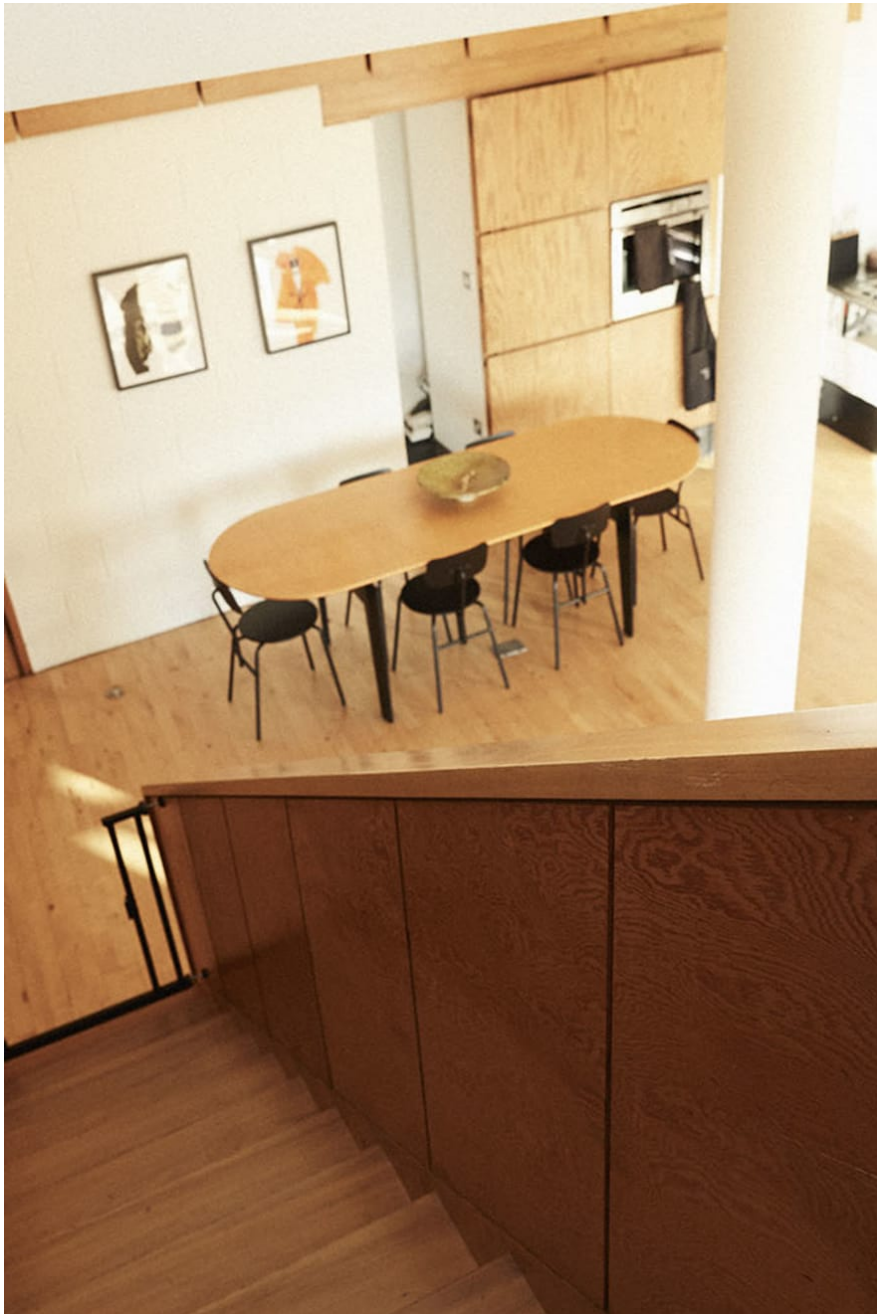

Fabulous London Studio

Fabulous London Studio is a 1300 sq ft top floor, open plan space with double height ceilings, exposed Victorian brickwork, original crittall windows, wooden beams and a mezzanine level that opens up onto a private outdoor terrace. It is located in the Bow area of East London. On the 2nd floor with easy access.

CAROLHAYES
MANAGEMENT
CREATIVE ARTIST & STYLE MANAGEMENT

020 7482 1555

www.carolhayesmanagement.co.uk