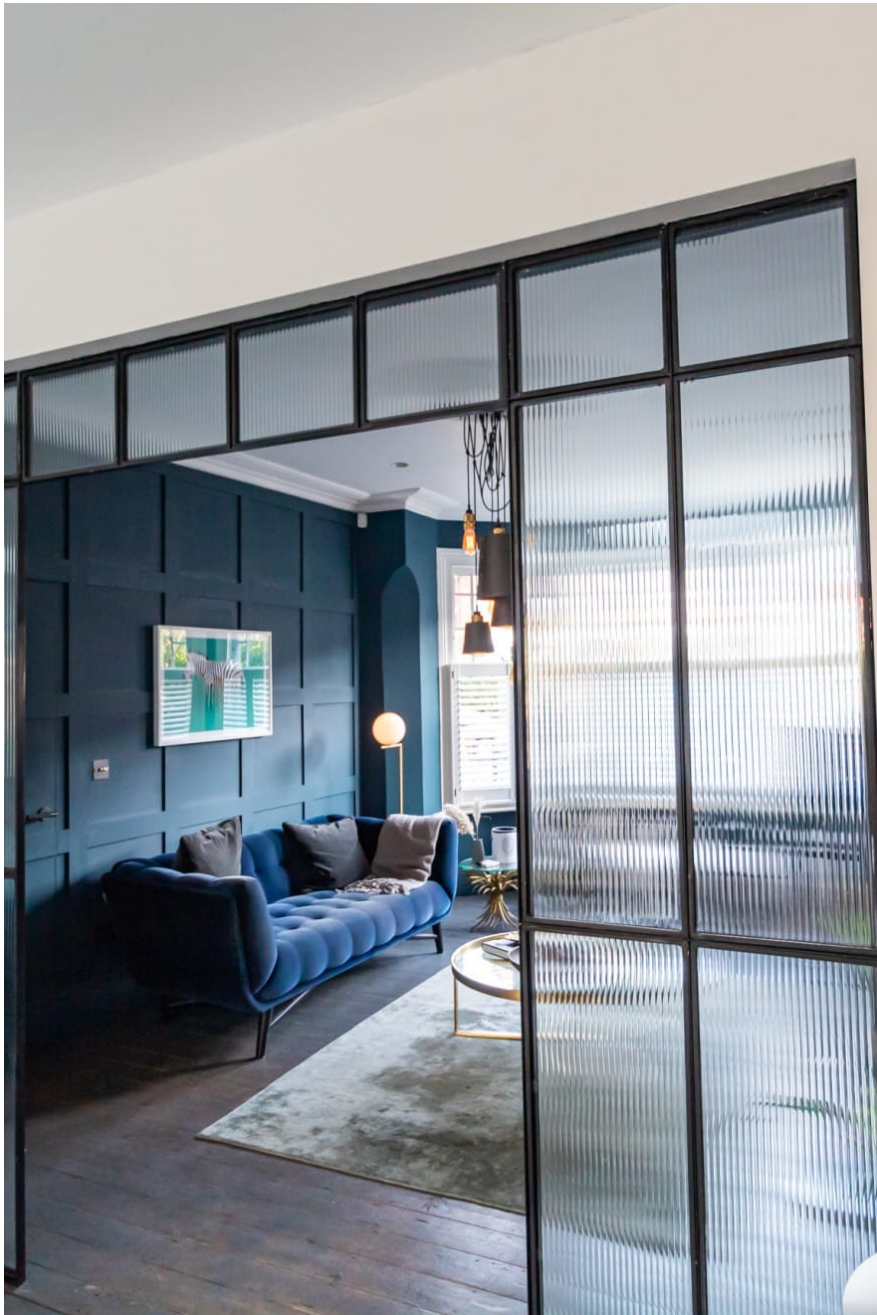

Edwardian Terrace NW10

4 bedroomed house with a large master bedroom with balcony. Large open plan layout on the ground floor with a lovely kitchen extension with sliding doors and skylights. The property has both front and back gardens.

CAROLHAYES
MANAGEMENT
CREATIVE ARTIST & STYLE MANAGEMENT

020 7482 1555

www.carolhayesmanagement.co.uk