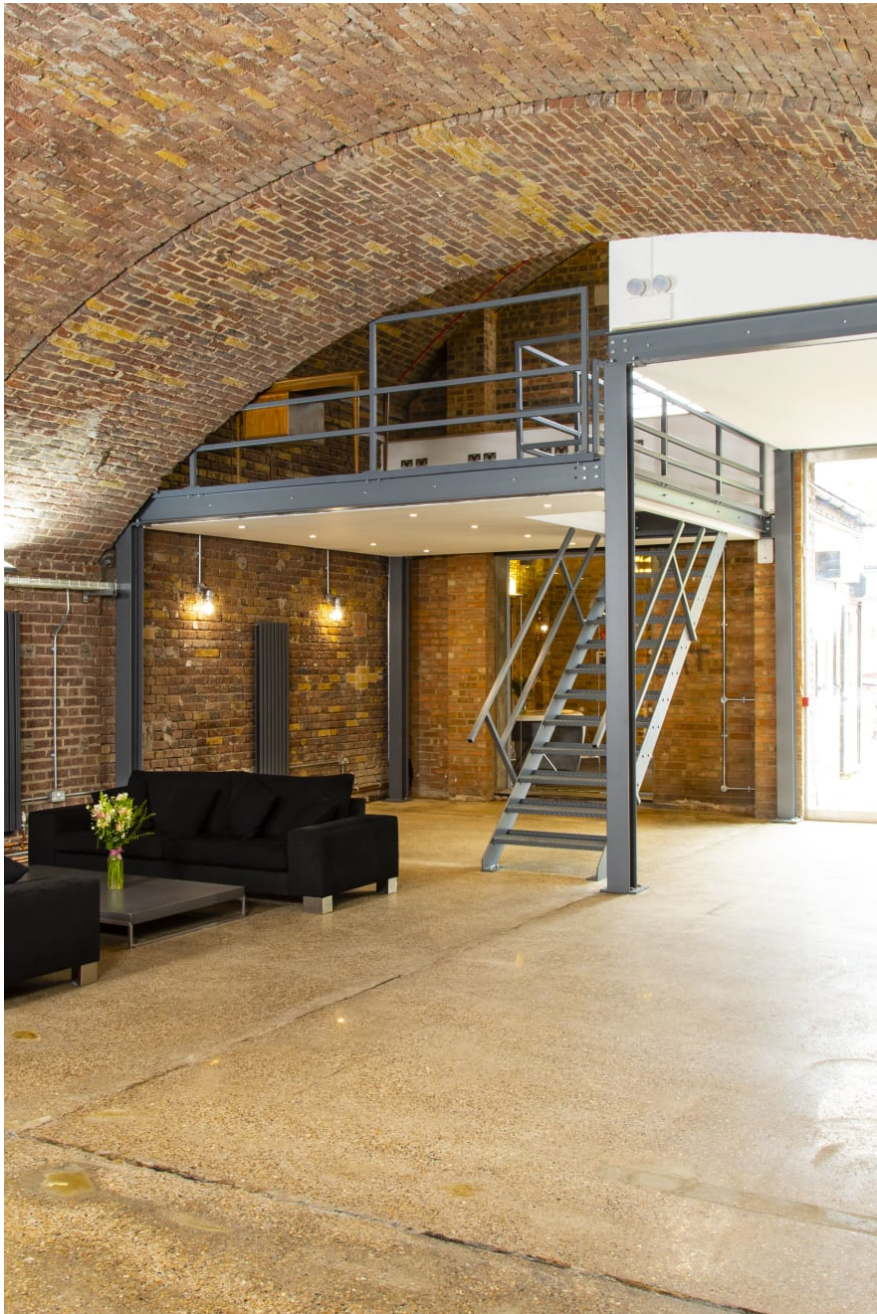

East London Brick Studio 2

This stunning brickwork studio is 3,300 square foot. It can be full black out, and comes with a make up room with a back wash sink plus a client / production area. The cove is 1000 square foot. The 7,500 square foot complex includes a kitchen offering a full catering service with fresh organic fruit and vegetables being delivered every morning. Please also see East London Brick Studio 1

CAROL HAYES
MANAGEMENT
CREATIVE ARTIST & STYLE MANAGEMENT

020 7482 1555

www.carolhayesmanagement.co.uk