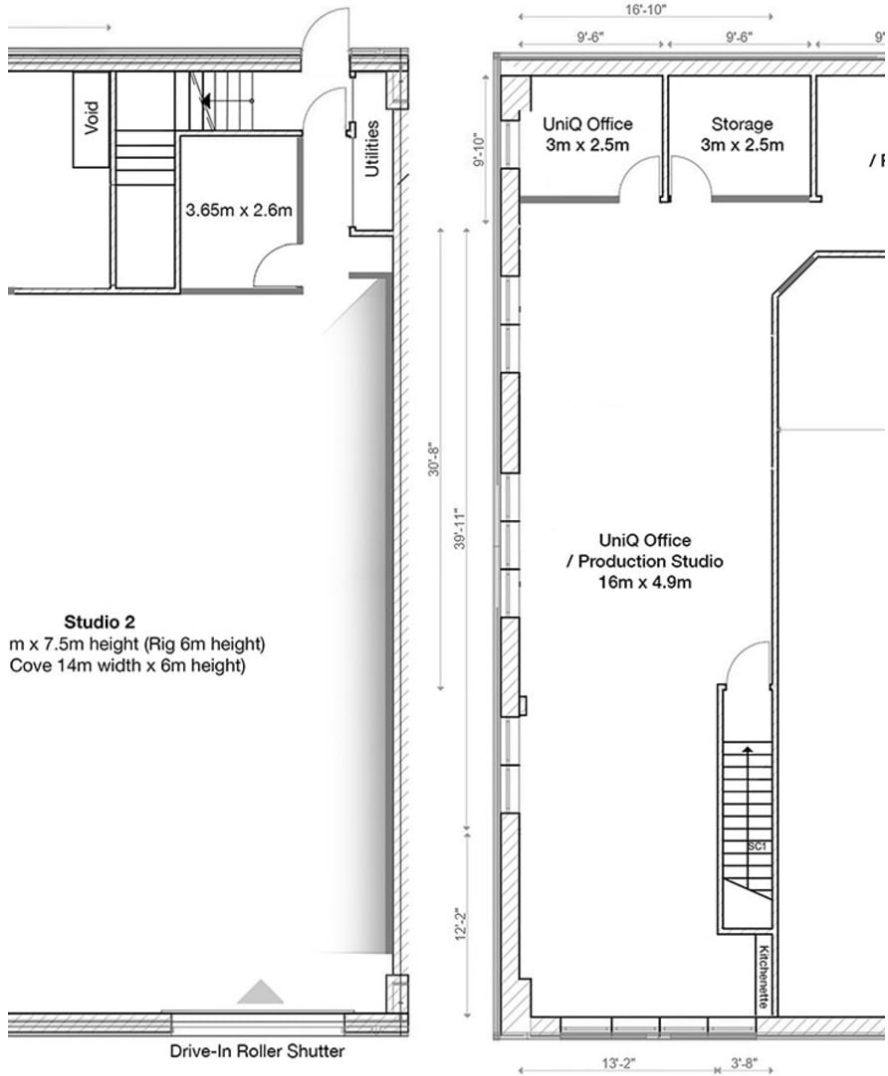

CAROL HAYES
MANAGEMENT

020 7482 1555

www.carolhayesmanagement.co.uk

Drive in Studio - SE18

2,000 Sq Ft Air-Conditioned Drive-In White Cove Studio and Event Space with Rig at 6m ? Optional Green Room / Office with Shared Kitchen and Reception Access Inclusive ? 15m Infinity Cove / Cyc Wall / Cyclorama ? Ground Floor Drive in Roller Shutter Access ? 6m High Ceiling Rig? Air Con and heating? Projector Use Option? Free Superfast Fibre WIFI? 27inch iMac ? Lighting Included for Photo Shoots ? Kitchen Facility with Fridge, Microwave, Kettle and Toaster ? Free Tea, Coffee and Biscuits ? Styling Room Option with 2 Extra Make-Up Stations ? Clothing Rail, Steamer, Iron and Iron Board? Lounge Area with Sofa And TV? 20

CAROLHAYES
MANAGEMENT

020 7482 1555

www.carolhayesmanagement.co.uk

Studio 2
 m x 7.5m height (Rig 6m height)
 Cove 14m width x 6m height

Drive-In Roller Shutter

Drive in Studio - SE18

2,000 Sq Ft Air-Conditioned Drive-In White Cove Studio and Event Space with Rig at 6m. Optional Green Room / Office with Shared Kitchen and Reception Access Inclusive ? 15m Infinity Cove / Cyc Wall / Cyclorama ? Ground Floor Drive in Roller Shutter Access ? 6m High Ceiling Rig? Air Con and heating? Projector Use Option? Free Superfast Fibre WIFI? 27inch iMac ? Lighting Included for Photo Shoots ? Kitchen Facility with Fridge, Microwave, Kettle and Toaster ? Free Tea, Coffee and Biscuits ? Styling Room Option with 2 Extra Make-Up Stations ? Clothing Rail, Steamer, Iron and Iron Board? Lounge Area with Sofa And TV? 20