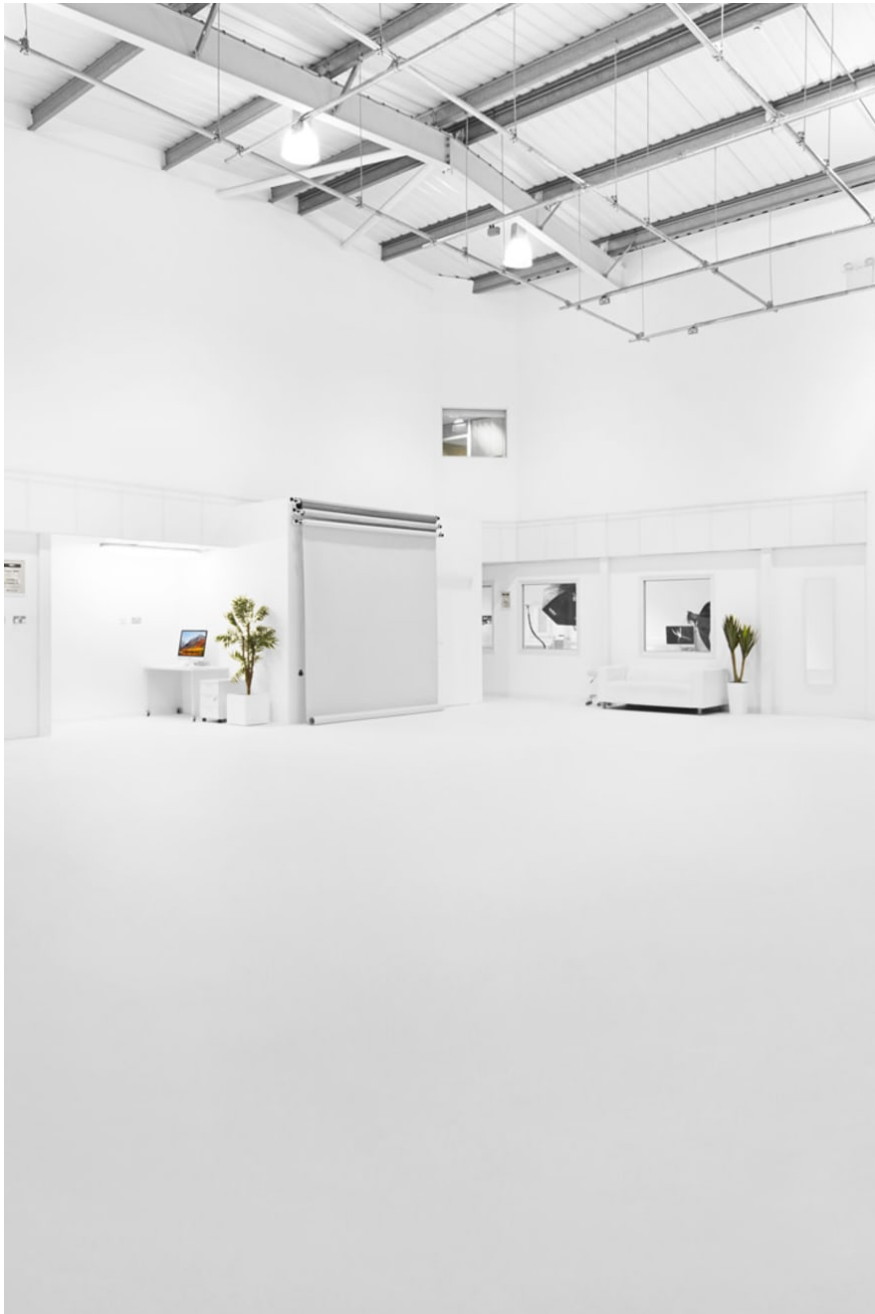

CAROL HAYES
MANAGEMENT

020 7482 1555

www.carolhayesmanagement.co.uk

Drive in Studio - SE18

2,000 Sq Ft Air-Conditioned Drive-In White Cove Studio and Event Space with Rig at 6m. Optional Green Room / Office with Shared Kitchen and Reception Access Inclusive ? 15m Infinity Cove / Cyc Wall / Cyclorama ? Ground Floor Drive in Roller Shutter Access ? 6m High Ceiling Rig? Air Con and heating? Projector Use Option? Free Superfast Fibre WIFI? 27inch iMac ? Lighting Included for Photo Shoots ? Kitchen Facility with Fridge, Microwave, Kettle and Toaster ? Free Tea, Coffee and Biscuits ? Styling Room Option with 2 Extra Make-Up Stations ? Clothing Rail, Steamer, Iron and Iron Board? Lounge Area with Sofa And TV? 20