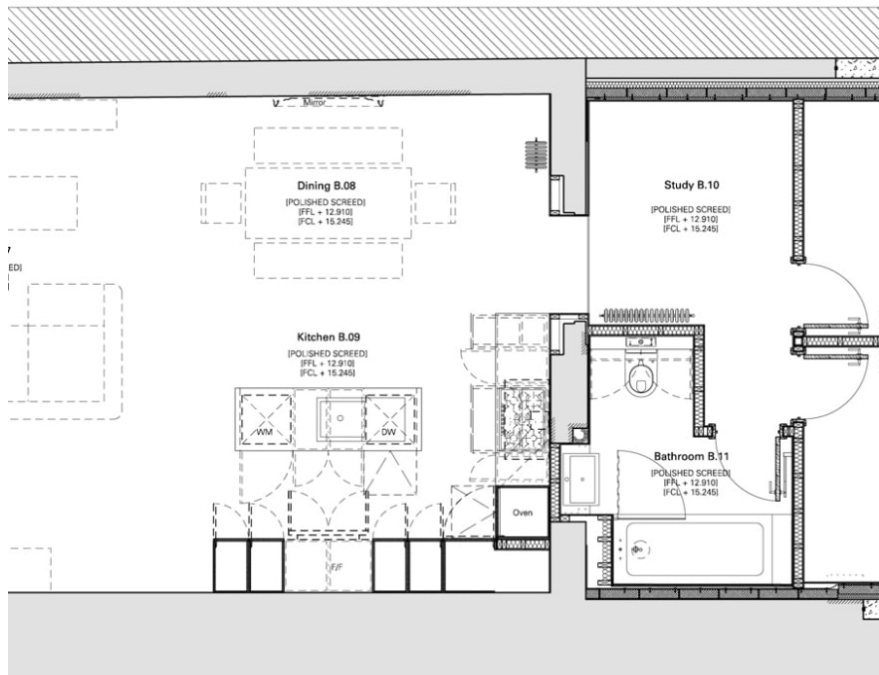

Dalston Delight Downstairs

Can be booked in conjunction with Dalston Delight, or separately. 90 square meters, with a large open plan living kitchen-diner, two bedrooms, a study and 1 bathroom

Dalston Delight Downstairs

020 7482 1555

www.carolhayesmanagement.co.uk

Dalston Delight Downstairs

Can be booked in conjunction with Dalston Delight, or separately. 90 square meters, with a large open plan living kitchen diner, two bedrooms, a study and 1 bathroom

CAROLHAYES
MANAGEMENT
CREATIVE ARTIST & STYLE MANAGEMENT

020 7482 1555

www.carolhayesmanagement.co.uk

Dalston Delight Downstairs

Can be booked in conjunction with Dalston Delight, or separately. 90 square meters, with a large open plan living kitchen diner, two bedrooms, a study and 1 bathroom

CAROL HAYES
MANAGEMENT
CREATIVE ARTIST & STYLE MANAGEMENT

020 7482 1555

www.carolhayesmanagement.co.uk

Dalston Delight Downstairs

Can be booked in conjunction with Dalston Delight, or separately. 90 square meters, with a large open plan living kitchen area, two bedrooms, a study and 1 bathroom