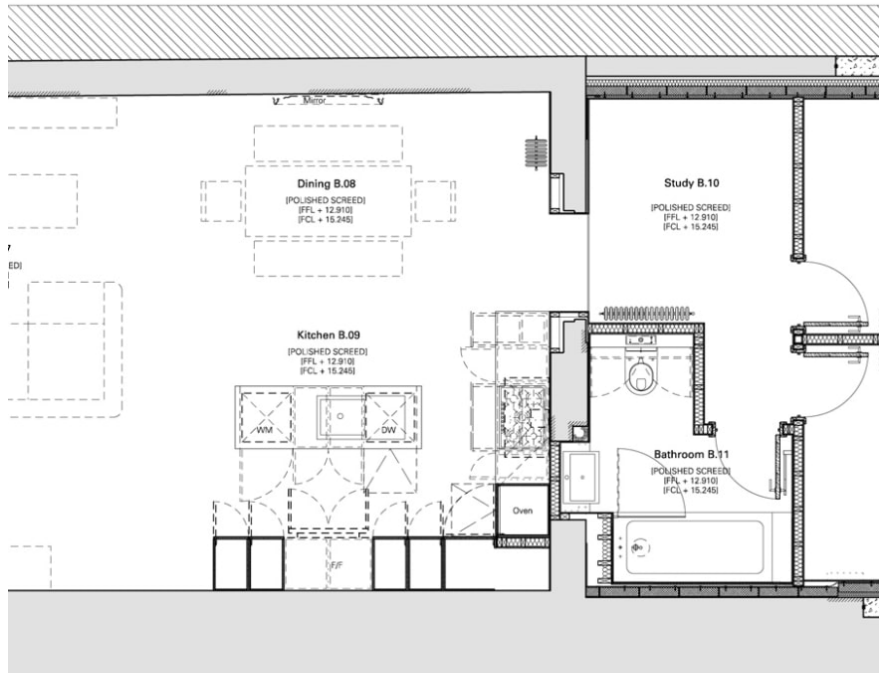

Dalston Delight Downstairs

Can be booked in conjunction with Dalston Delight, or separately. 90 square meters, with a large open plan living kitchen-diner, two bedrooms, a study and 1 bathroom

Dalston Delight Downstairs

Can be booked in conjunction with Dalston Delight, or separately. 90 square meters, with a large open plan living kitchen diner, two bedrooms, a study and 1 bathroom

CAROLHAYES
MANAGEMENT
CREATIVE ARTIST & STYLE MANAGEMENT

CAROLHAYES
MANAGEMENT
CREATIVE ARTIST & STYLE MANAGEMENT

020 7482 1555

www.carolhayesmanagement.co.uk

Dalston Delight Downstairs

Can be booked in conjunction with Dalston Delight, or separately. 90 square meters, with a large open plan living kitchen diner, two bedrooms, a study and 1 bathroom