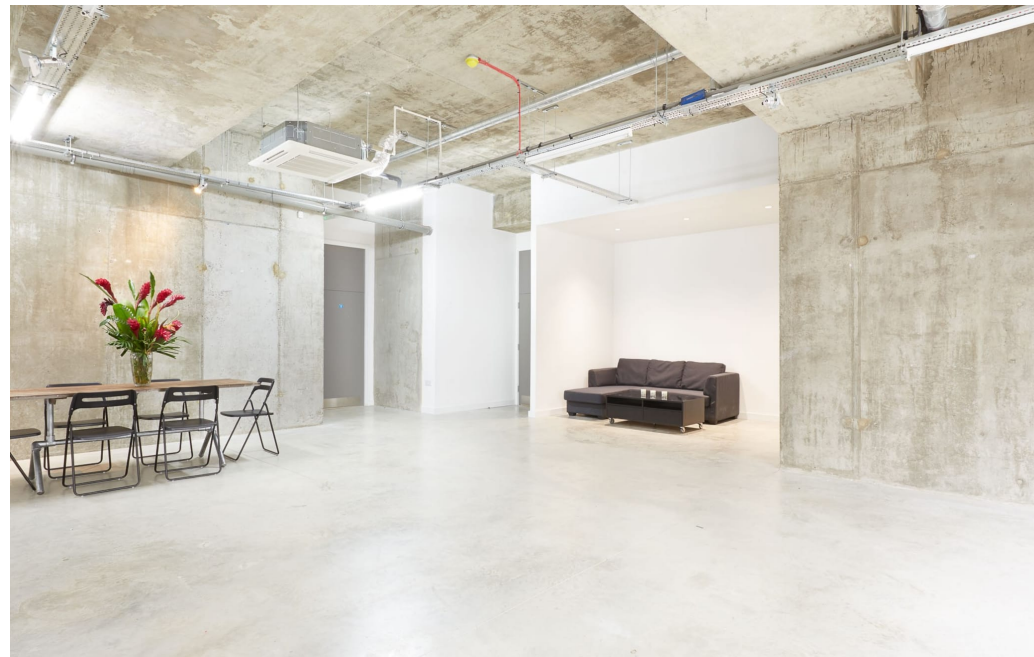

Crescent Studio 2

A 950 sq ft space with north facing windows, concrete feature walls & daylight or full blackout options Based in London N1

Crescent Studio 2

A 950 sq ft space with north facing windows, concrete feature walls & daylight or full blackout options. Based in London N1