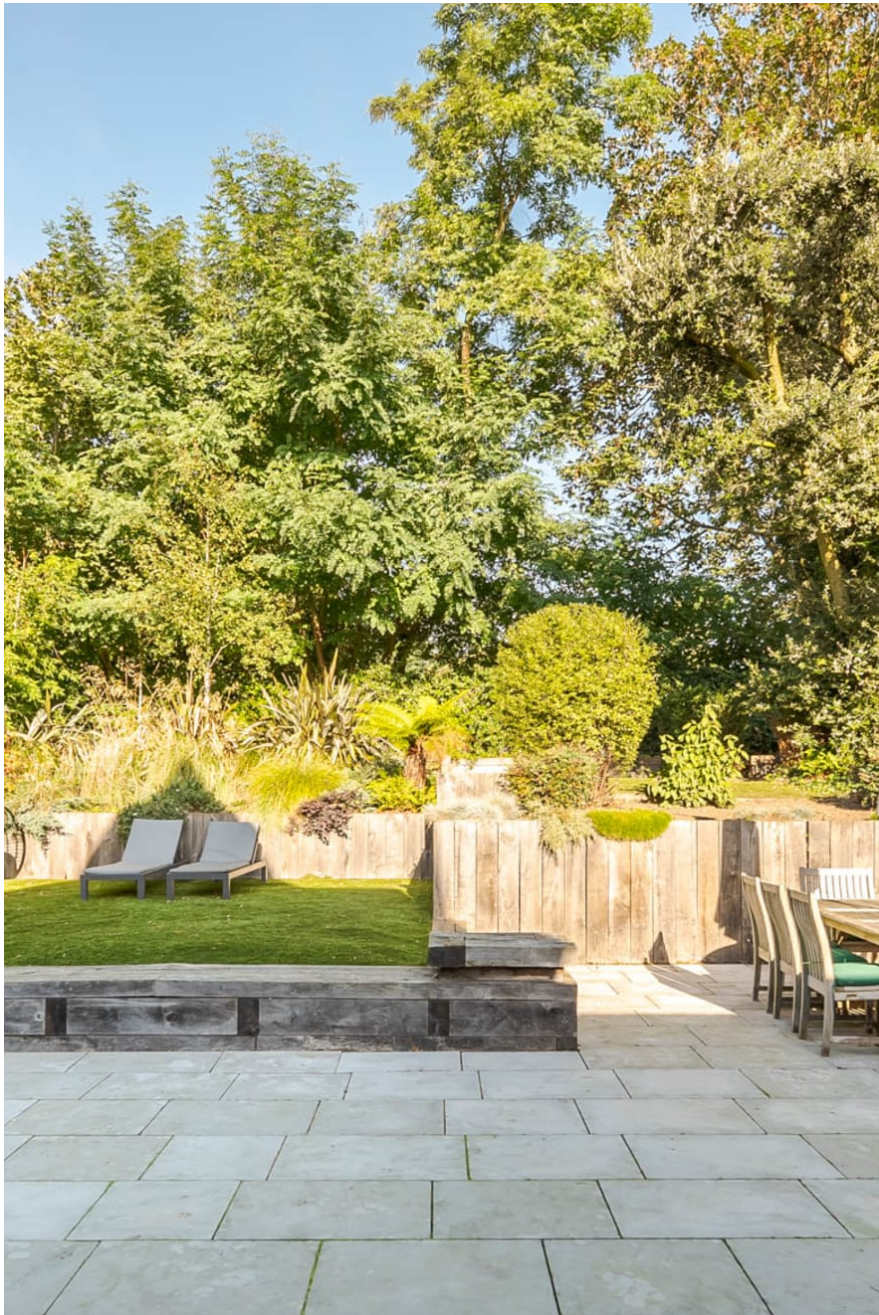

Cote House SW18

Edwardian house with a stunning double-width open plan kitchen, dining and television area. It has huge patio area and stepped garden with an outdoor, glass roofed seating area. It has 5 bedrooms, 3 bathrooms and a separate room for shoots to have a break out / production area.

CAROL HAYES
MANAGEMENT
CREATIVE ARTIST & STYLE MANAGEMENT

020 7482 1555

www.carolhayesmanagement.co.uk