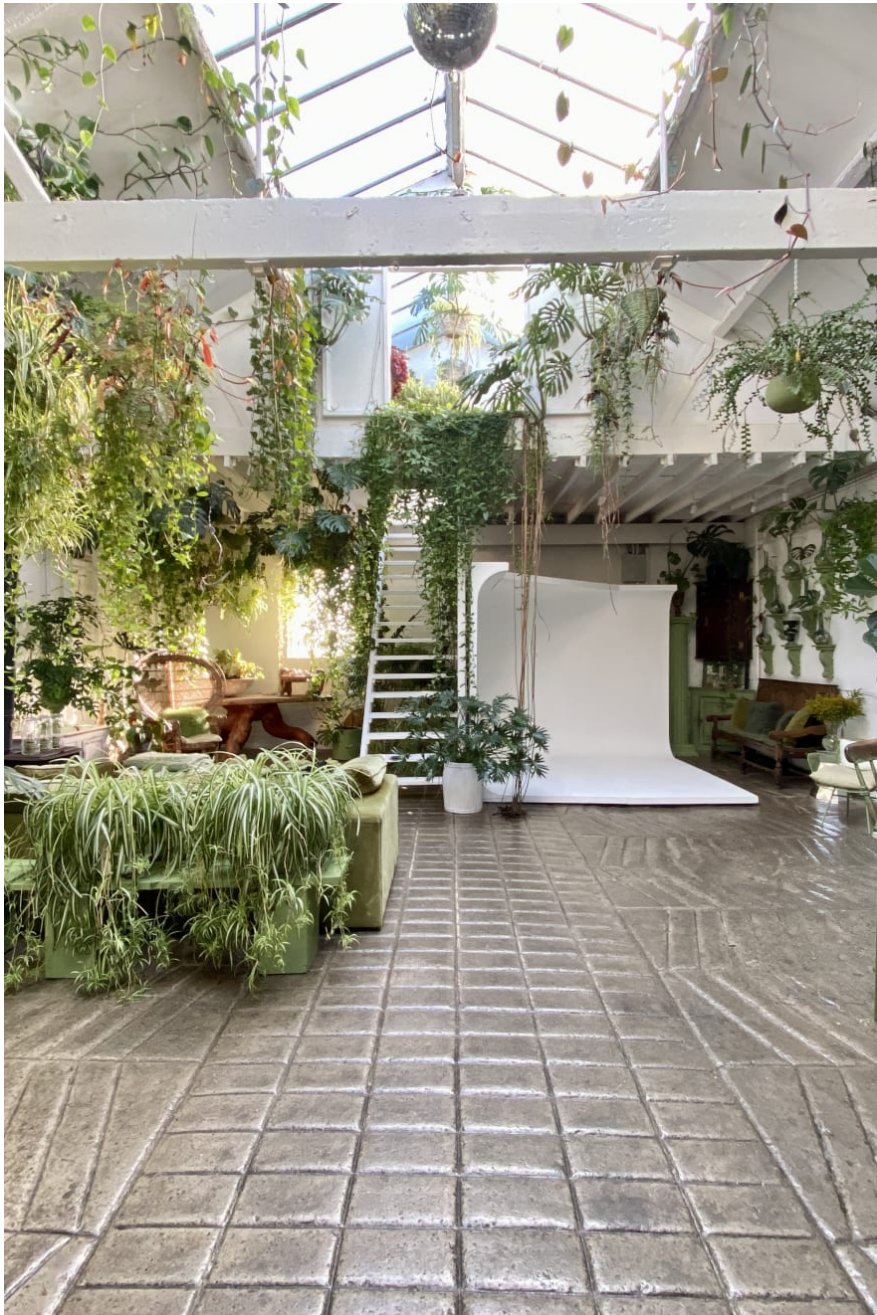

Clapton Tram London E5

ClaptonTram is a film & photography daylight studio based in a Victorian stable in a horse-drawn tram depot. There are full skylights throughout the space with a separate bathroom and 2 mezzanines as well as a front terrace.

CAROL HAYES
MANAGEMENT
CREATIVE ARTIST & STYLE MANAGEMENT

020 7482 1555

www.carolhayesmanagement.co.uk