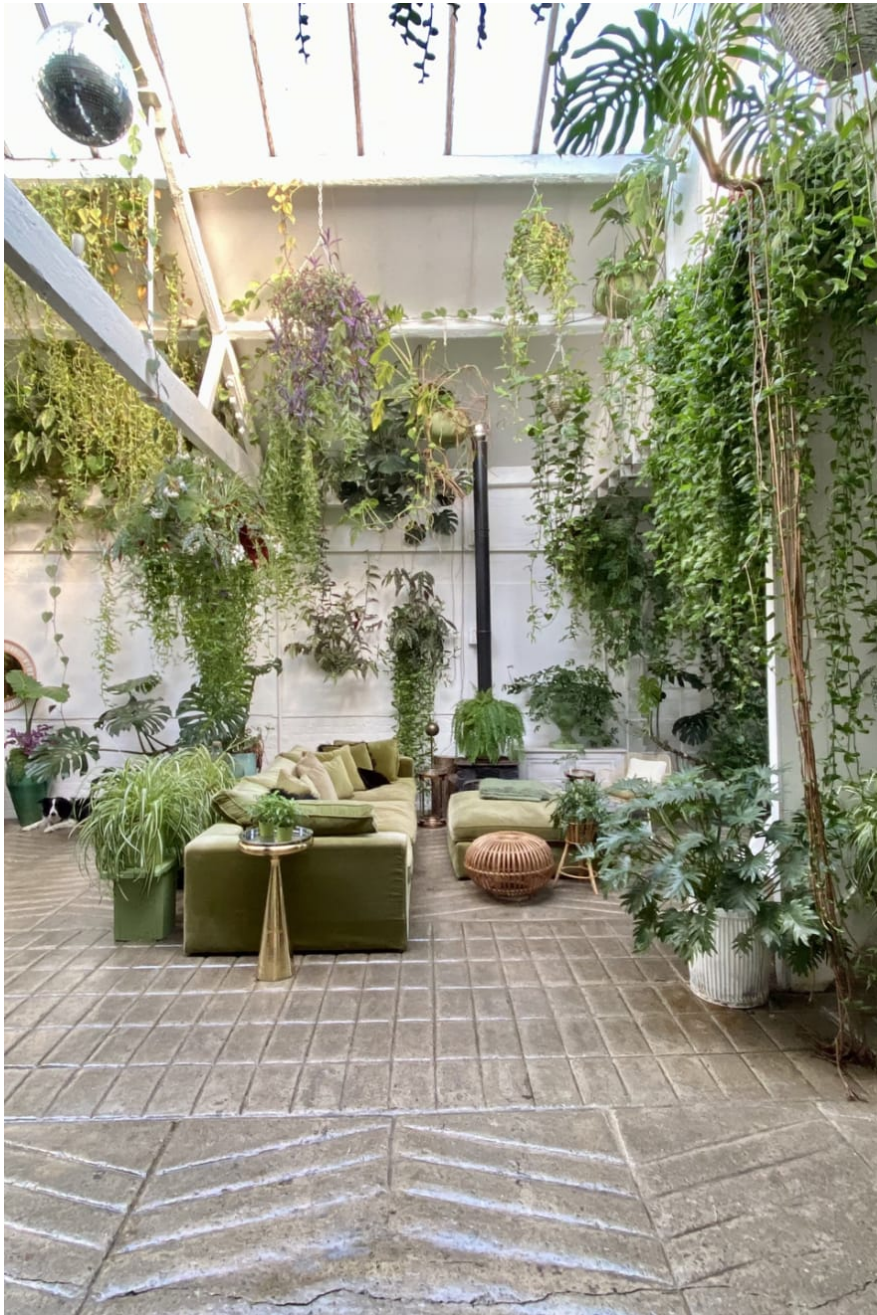

Clapton Tram London E5

Clapton Tram is a film & photography daylight studio based in a Victorian stable in a horse-drawn tram depot. There are full skylights throughout the space with a separate bathroom and 2 mezzanines as well as a front terrace.

CAROL HAYES
MANAGEMENT
CREATIVE ARTIST & STYLE MANAGEMENT

020 7482 1555

www.carolhayesmanagement.co.uk