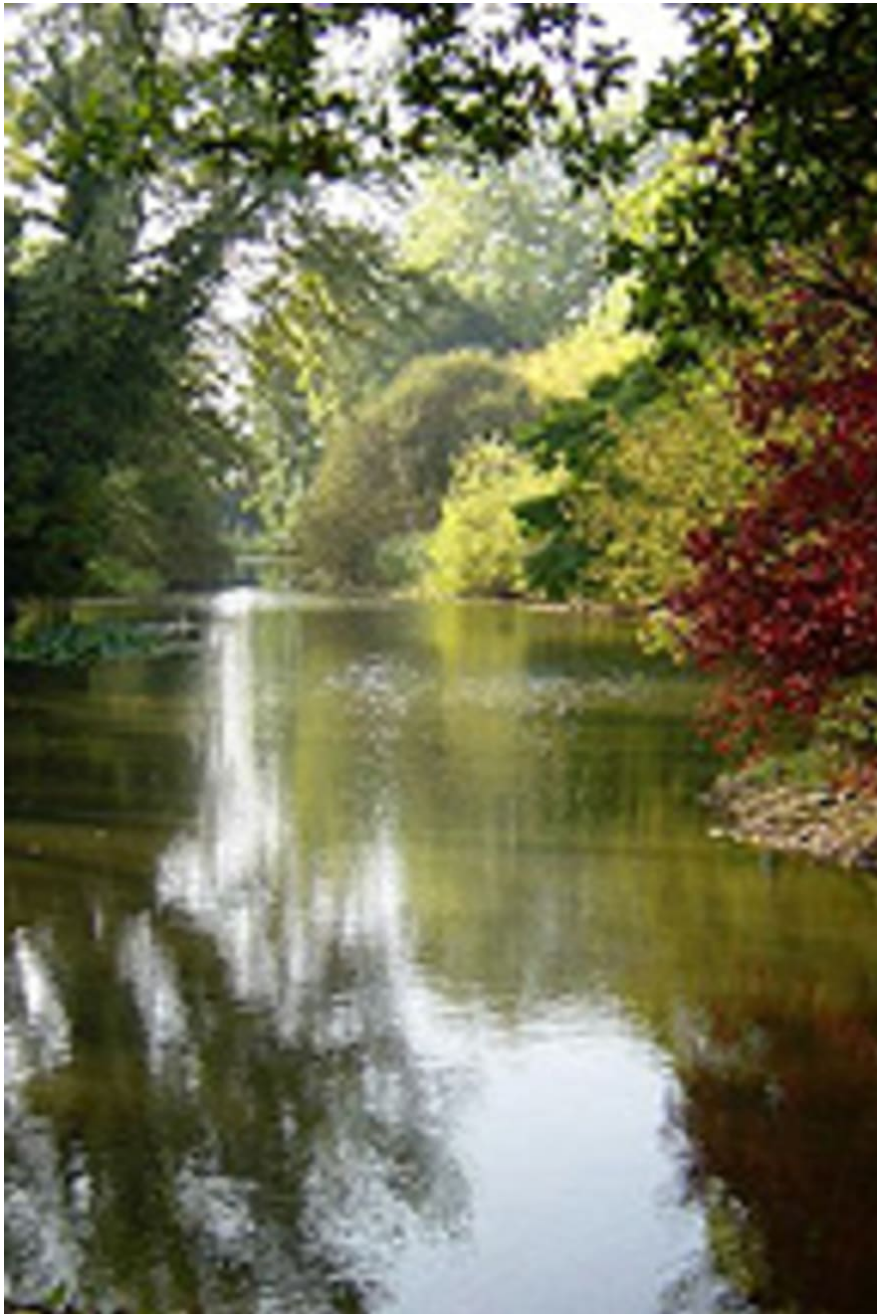

Caversfield House Oxfordshire

Beautiful stately home with stunning country gardens and surrounds. Ideal for Spring/Summer shoots in fields of flowers or by the lake. Driving time from central London : 1 hour and 25 minutes

CAROLHAYES
MANAGEMENT
CREATIVE ARTIST & STYLE MANAGEMENT

020 7482 1555

www.carolhayesmanagement.co.uk