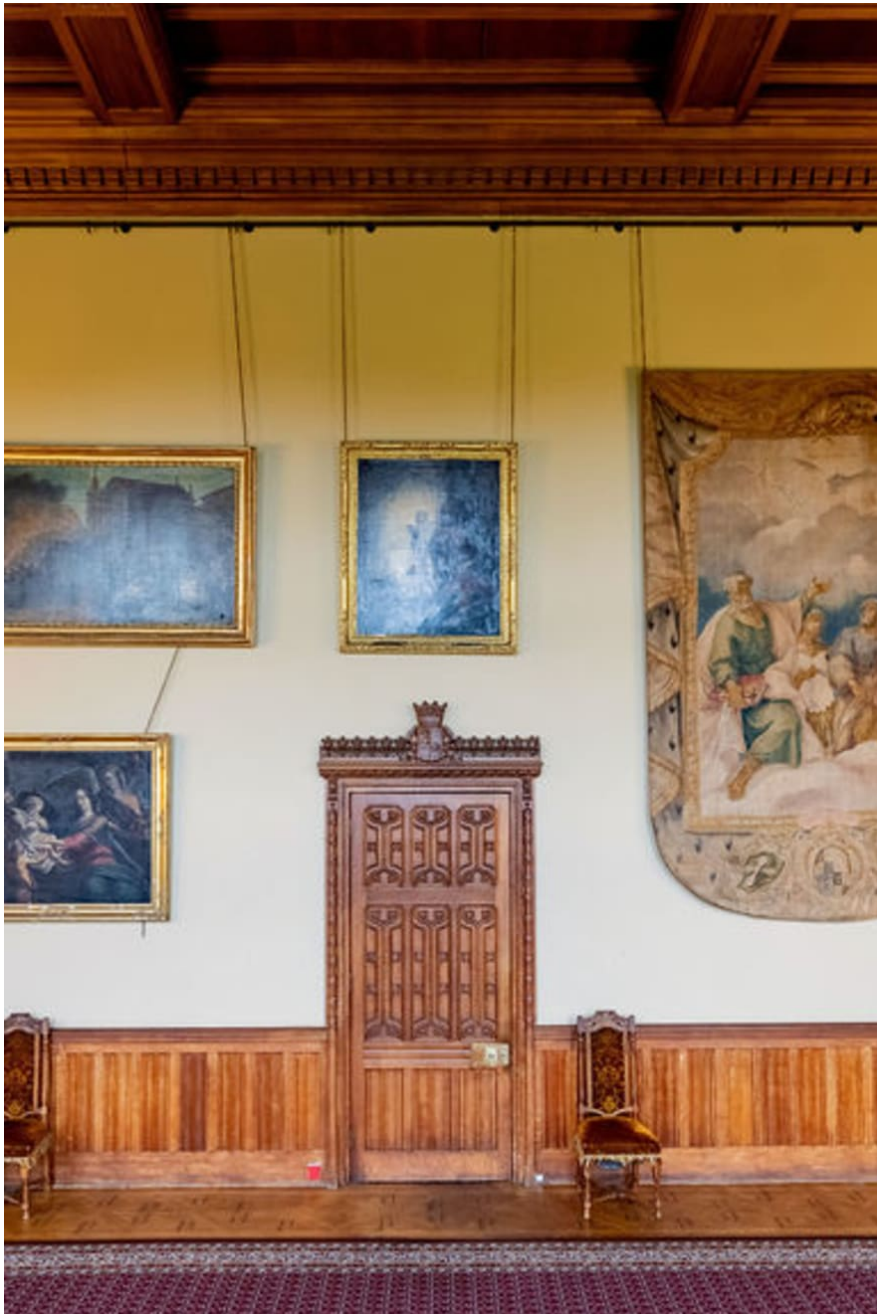

Carlton Towers - Yorkshire

An incredible 16 bedroom Stately Home in Yorkshire offering some incredible state rooms. Built in the Gothic Revival style it has an abundance of different features and is surrounded by a 250 acre park. It is just 40 minutes from Leeds,

CAROLHAYES
MANAGEMENT
CREATIVE ARTIST & STYLE MANAGEMENT

020 7482 1555

www.carolhayesmanagement.co.uk