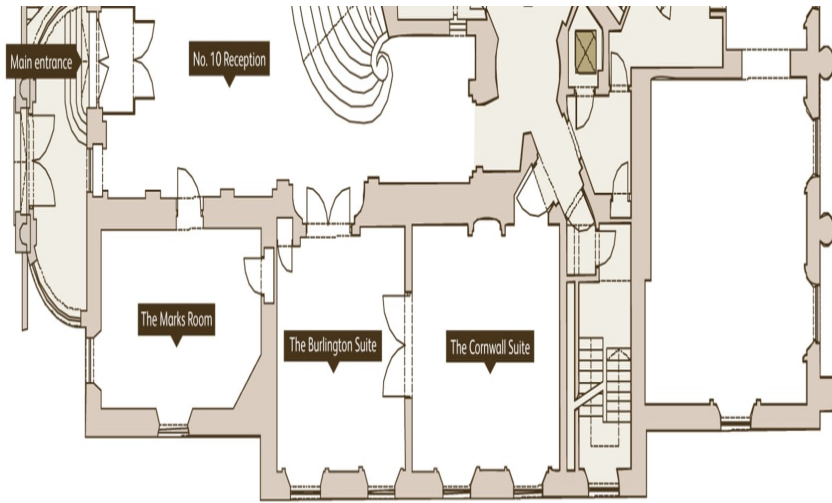

CAROLHAYES
MANAGEMENT

020 7482 1555

www.carolhayesmanagement.co.uk

Carlton House SW1

As the former residence of Prime Minister William Gladstone, this fabulous location is an exceptional canvas for any production, with its striking period features and prime location in the heart of the capital with unrivalled views overlooking St James's Park and The Mall. Designed by John Nash and developed by The British Academy, it is one of London's finest Georgian treasures, previously playing host to members of the British Royal Family, Prime Ministers and business leaders. It is now a versatile setting for shoots, private parties, promotional launches and business conferences. Individual rooms, floors or the whole building can be hired - it

CAROLHAYES
MANAGEMENT

020 7482 1555

www.carolhayesmanagement.co.uk

FIRST FLOOR

Carlton House SW1

As the former residence of Prime Minister William Gladstone, this fabulous location is an exceptional canvas for any production, with its striking period features and prime location in the heart of the capital with unrivalled views overlooking St James's Park and The Mall. Designed by John Nash and developed by The British Academy, it is one of London's finest Georgian treasures, previously playing host to members of the British Royal Family, Prime Ministers and business leaders. It is now a versatile setting for shoots, private parties, promotional launches and business conferences. Individual rooms, floors or the whole building can be hired - it