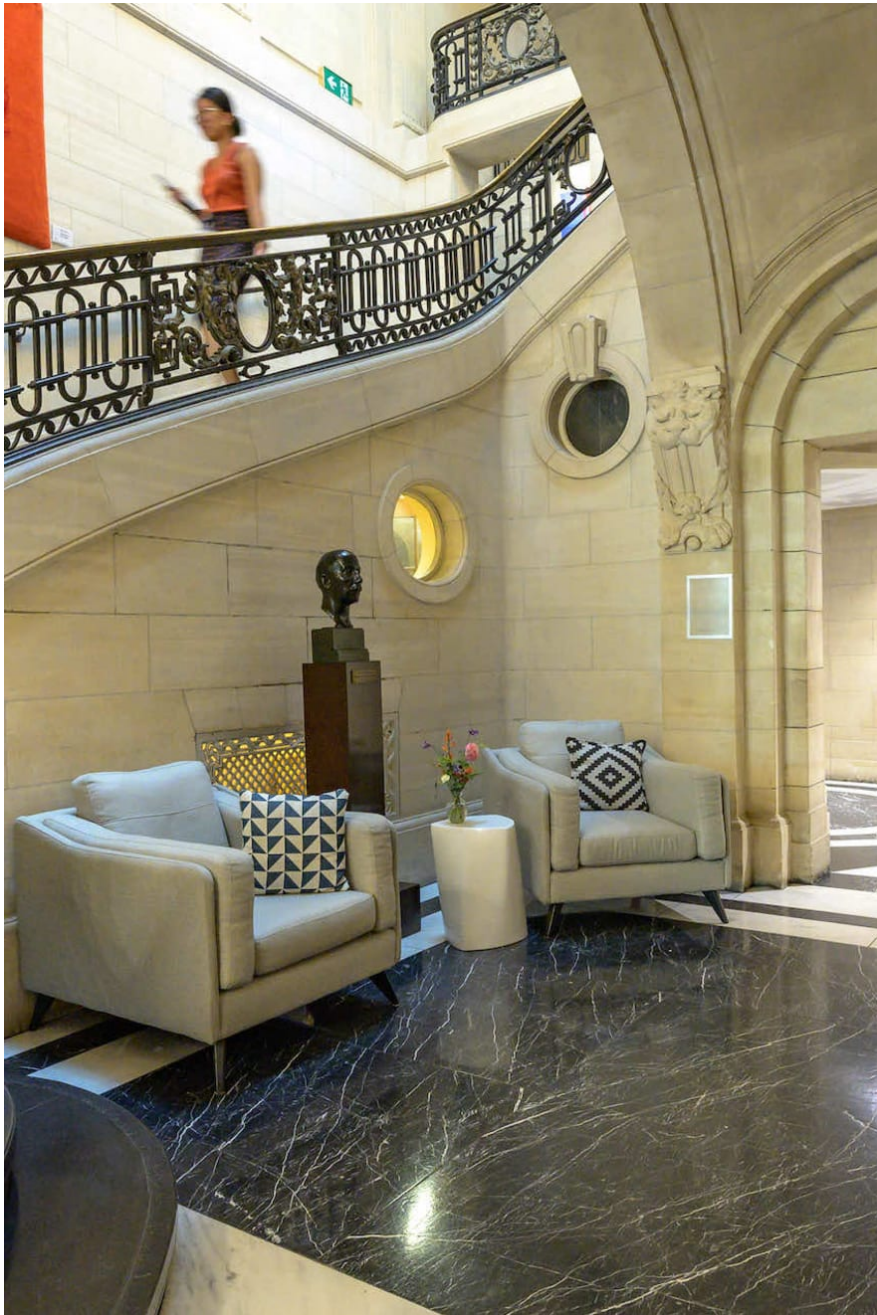

Carlton House SW1

As the former residence of Prime Minister William Gladstone, this fabulous location is an exceptional canvas for any production, with its striking period features and prime location in the heart of the capital with unrivalled views overlooking St James's Park and The Mall. Designed by John Nash and developed by The British Academy, it is one of London's finest Georgian treasures, previously playing host to members of the British Royal Family, Prime Ministers and business leaders. It is now a versatile setting for shoots, private parties, promotional launches and business conferences. Individual rooms, floors or the whole building can be hired - it

CAROLHAYES
MANAGEMENT

020 7482 1555

www.carolhayesmanagement.co.uk