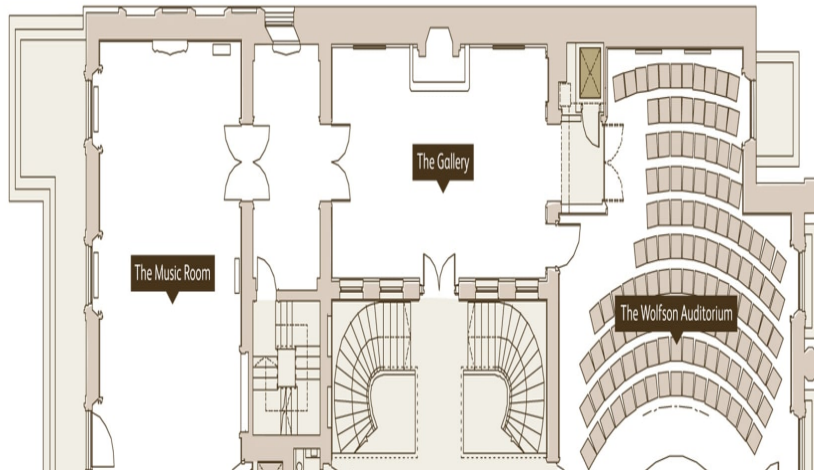

CAROLHAYES
MANAGEMENT

020 7482 1555

www.carolhayesmanagement.co.uk

Carlton House SW1

As the former residence of Prime Minister William Gladstone, this fabulous location is an exceptional canvas for any production, with its striking period features and prime location in the heart of the capital with unrivalled views overlooking St James's Park and The Mall. Designed by John Nash and developed by The British Academy, it is one of London's finest Georgian treasures, previously playing host to members of the British Royal Family, Prime Ministers and business leaders. It is now a versatile setting for shoots, private parties, promotional launches and business conferences. Individual rooms, floors or the whole building can be hired - it

CAROLHAYES
MANAGEMENT

020 7482 1555

www.carolhayesmanagement.co.uk

FIRST FLOOR

Carlton House SW1

As the former residence of Prime Minister William Gladstone, this fabulous location is an exceptional canvas for any production, with its striking period features and prime location in the heart of the capital with unrivalled views overlooking St James's Park and The Mall. Designed by John Nash and developed by The British Academy, it is one of London's finest Georgian treasures, previously playing host to members of the British Royal Family, Prime Ministers and business leaders. It is now a versatile setting for shoots, private parties, promotional launches and business conferences. Individual rooms, floors or the whole building can be hired - it