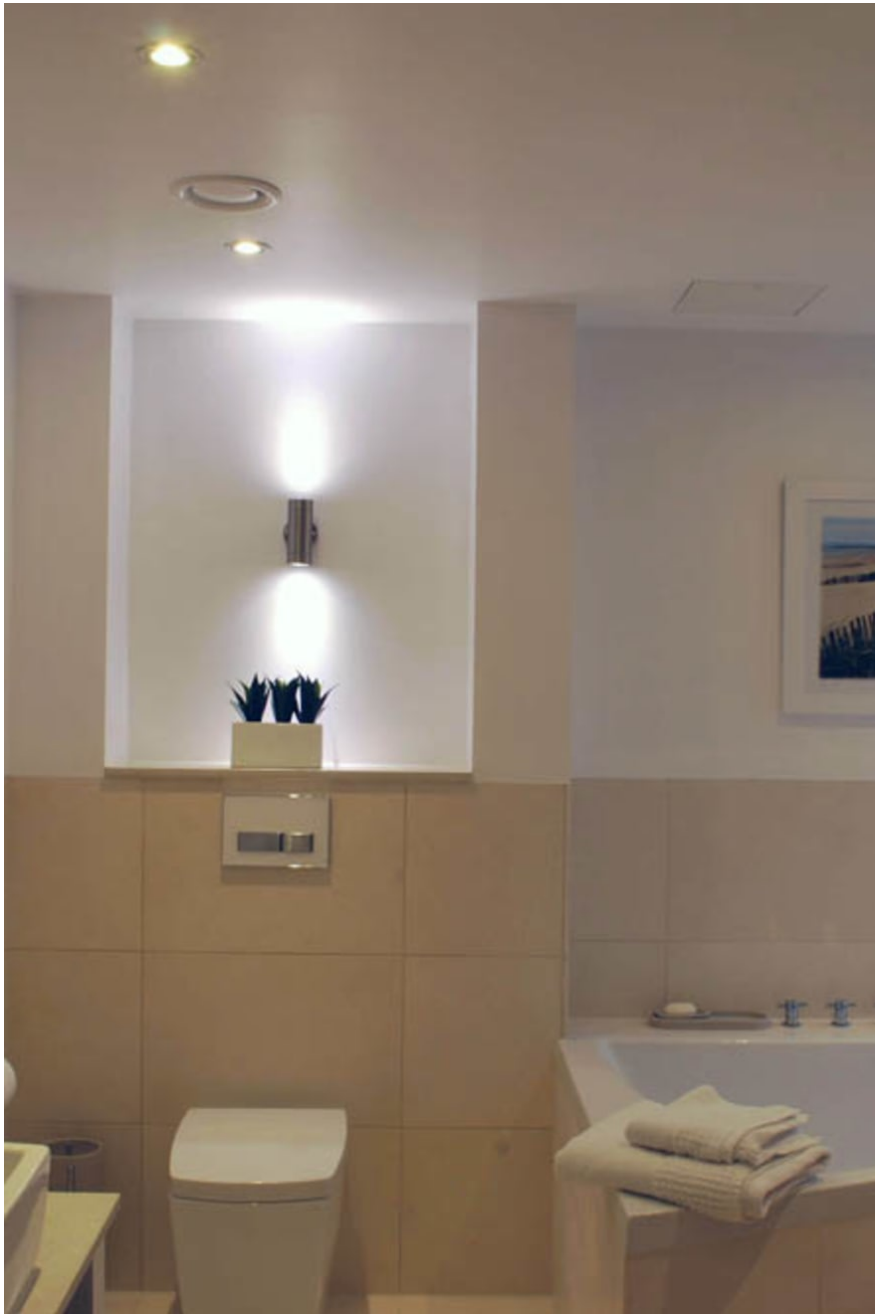

Camber Sands Gem

Beautiful beach house with a modern nautical touch throughout. There is a circular seating area around the BBQ/ing pit submerged in the garden, which can be illuminated at night, giving a magical feeling to the evening. There are 4 bedrooms - one master suite has its own balcony.

CAROL HAYES
MANAGEMENT
CREATIVE ARTIST & STYLE MANAGEMENT

020 7482 1555

www.carolhayesmanagement.co.uk