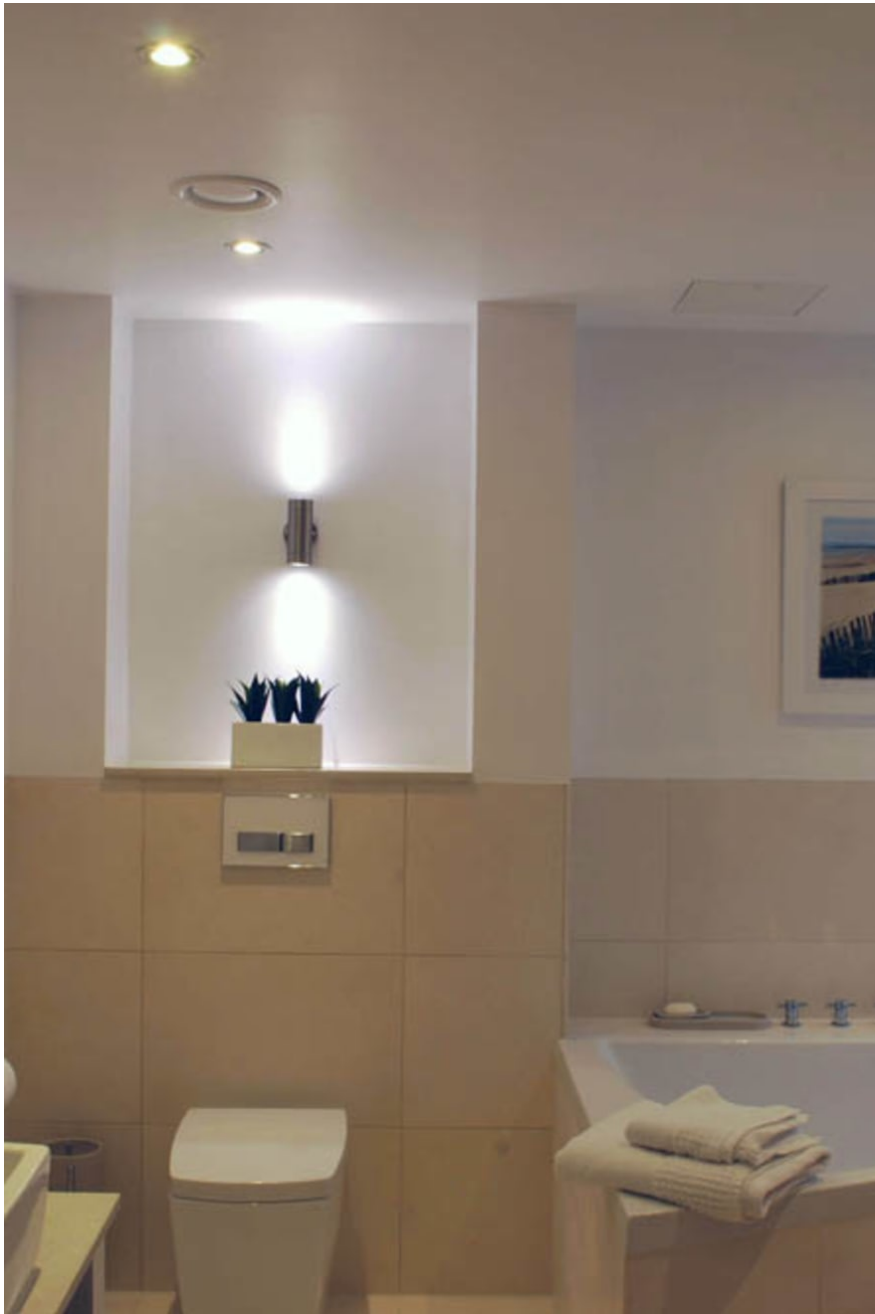

Camber Sands Gem

Beautiful beach house with a modern nautical touch throughout. There is a circular seating area around the BBQ/ing pit submerged in the garden, which can be illuminated at night, giving a magical feeling to the evening. There are 4 bedrooms - one master suite has its own balcony.

CAROLHAYES
MANAGEMENT
CREATIVE ARTIST & STYLE MANAGEMENT

020 7482 1555

www.carolhayesmanagement.co.uk