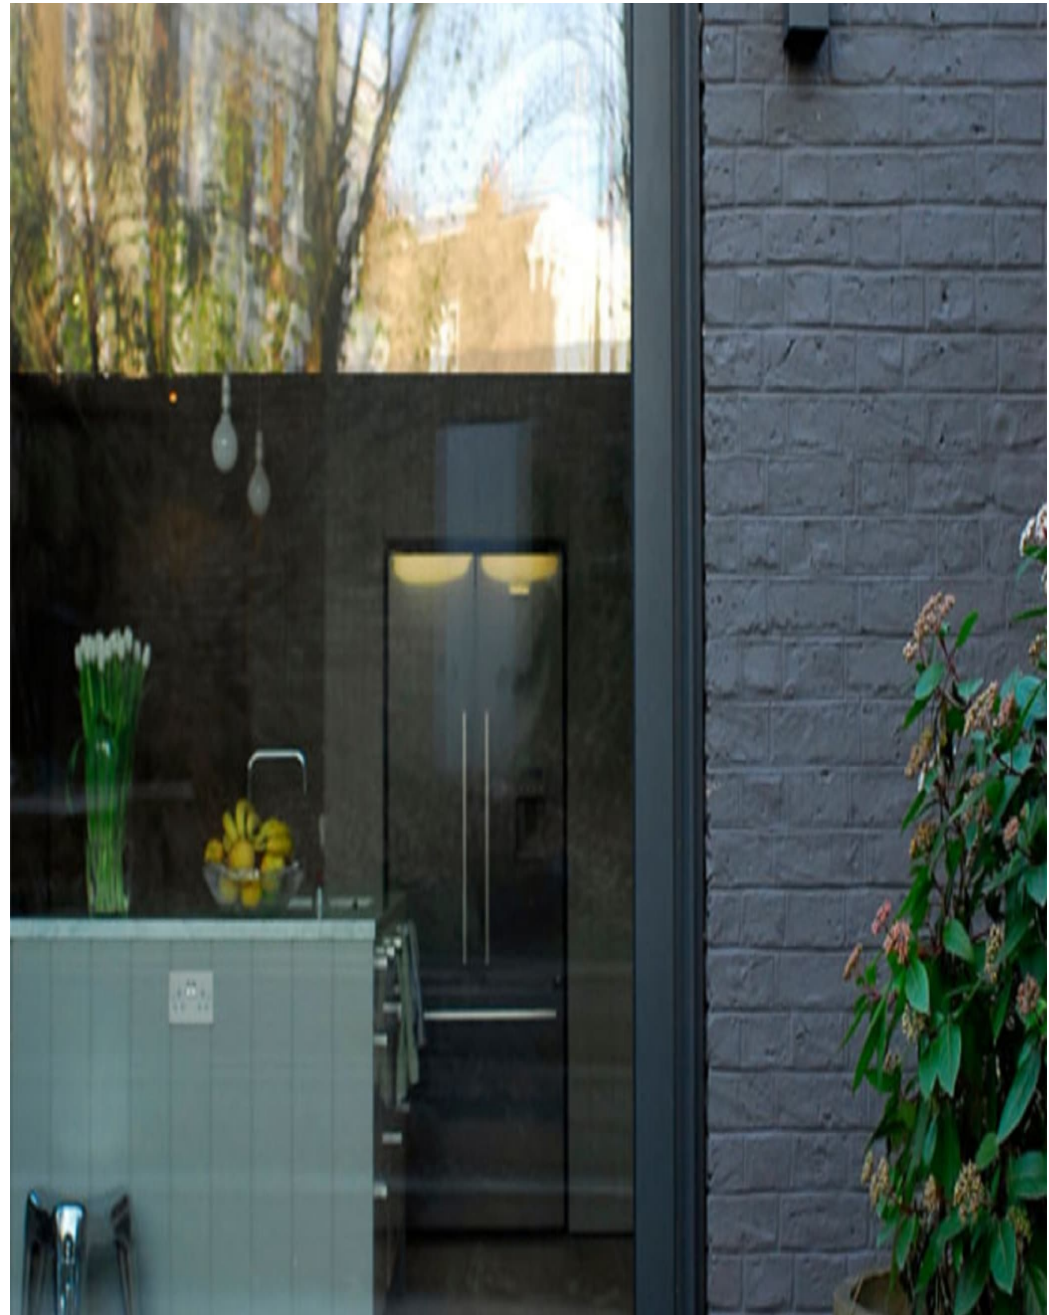

Caithness Road W14

Gorgeous house decorated tastefully with neutral colours to make it suitable for many styles.

CAROL HAYES
MANAGEMENT
CREATIVE ARTIST & STYLE MANAGEMENT

020 7482 1555

www.carolhayesmanagement.co.uk