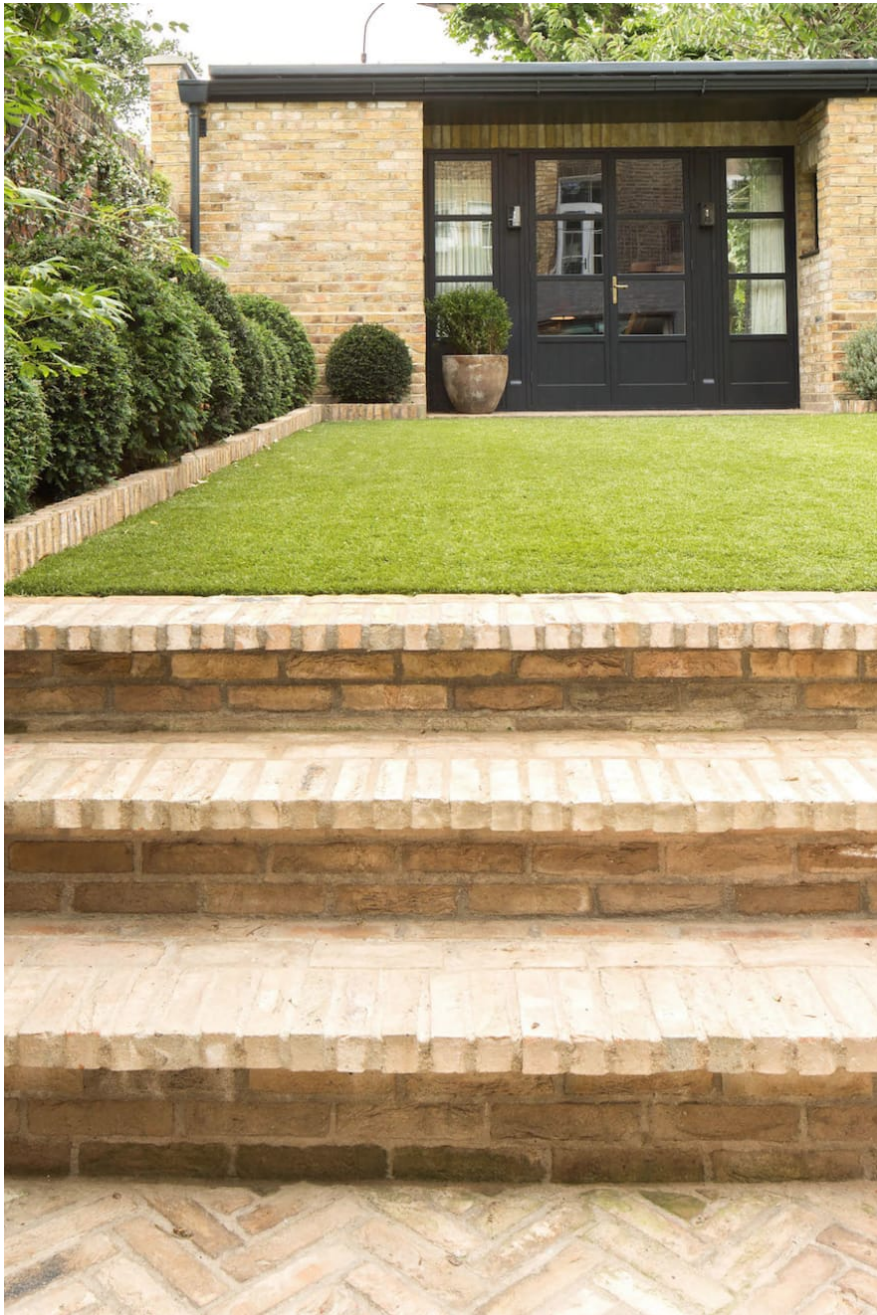

Caithness Road W14

Gorgeous house decorated tastefully with neutral colours to make it suitable for many styles.

CAROLHAYES
MANAGEMENT
CREATIVE ARTIST & STYLE MANAGEMENT

020 7482 1555

www.carolhayesmanagement.co.uk