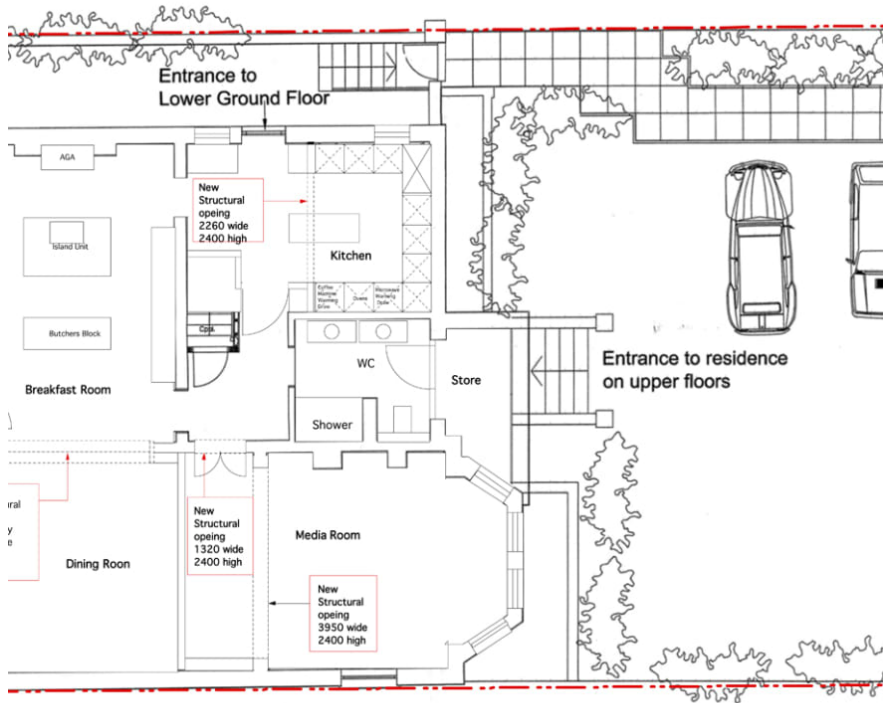

CAROL HAYES
MANAGEMENT
PROPERTY & STYLE MANAGEMENT

020 7482 1555

www.carolhayesmanagement.co.uk

Butlerâ€™s kitchen at Highview SE25

This location consists of a large kitchen and dining room, perfect for food shoots. With tongue and groove walls, a large bay window. Breakfast Room with plate racks, panelled walls, large bay window with window down the ground. Media room with free standing bar mirrored back bar and dark grey panelled walls. Dark Grey Bathroom. Prep kitchen with hob two ovens warming draws etc. Gravelled rear garden with tables and chairs.

CAROL HAYES
MANAGEMENT
PROPERTY & STYLE MANAGEMENT

020 7482 1555

www.carolhayesmanagement.co.uk

Butler's™ kitchen at Highview SE25

This location consists of a large kitchen and dining room, perfect for food shoots. With tongue and groove walls, a large bay window. Breakfast Room with plate racks, panelled walls, large bay window with window down the ground. Media room with free standing bar mirrored back bar and dark grey panelled walls. Dark Grey Bathroom. Prep kitchen with hob two ovens warming draws etc. Gravelled rear garden with tables and chairs.