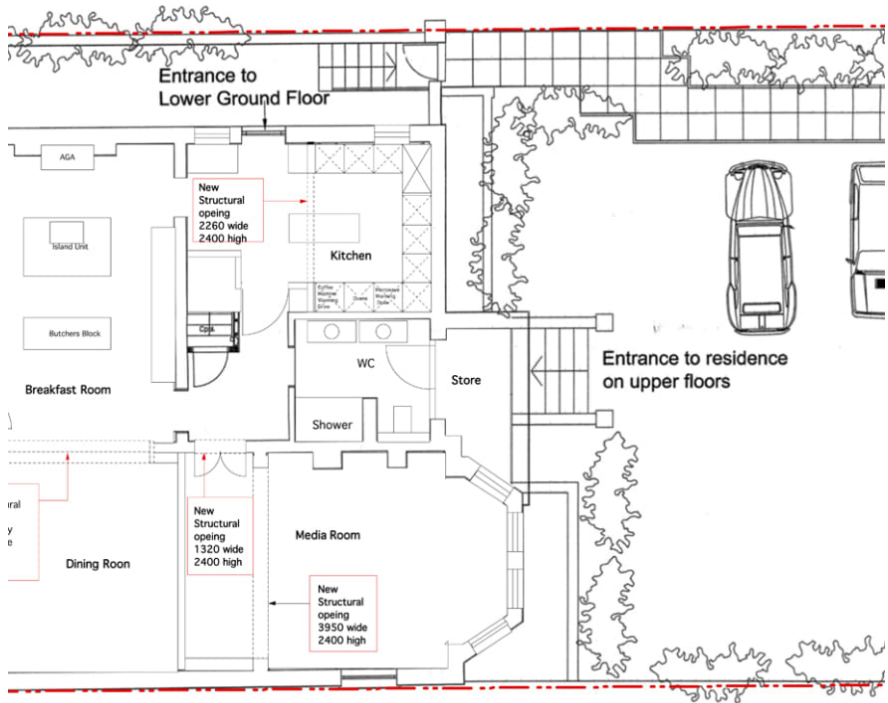

CAROL HAYES
MANAGEMENT
PROPERTY & STYLE MANAGEMENT

020 7482 1555

www.carolhayesmanagement.co.uk

Butlerâ€™s kitchen at Highview SE25

This location consists of a large kitchen and dining room, perfect for food shoots. With tongue and groove walls, a large bay window. Breakfast Room with plate racks, panelled walls, large bay window with window down the ground. Media room with free standing bar mirrored back bar and dark grey panelled walls. Dark Grey Bathroom. Prep kitchen with hob two ovens warming draws etc. Gravelled rear garden with tables and chairs.