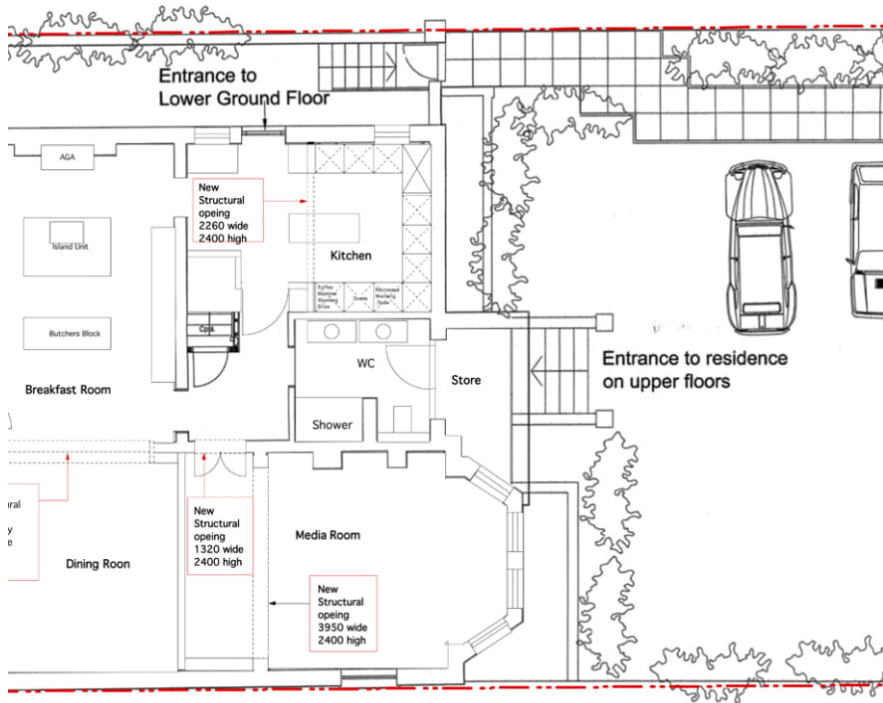

CAROL HAYES
MANAGEMENT
PROPERTY & STYLE MANAGEMENT

020 7482 1555

www.carolhayesmanagement.co.uk

Butlerâ€™s kitchen at Highview SE25

This location consists of a large kitchen and dining room, perfect for food shoots. With tongue and groove walls, a large bay window. Breakfast Room with plate racks, panelled walls, large bay window with window down the ground. Media room with free standing bar mirrored back bar and dark grey panelled walls. Dark Grey Bathroom. Prep kitchen with hob two ovens warming draws etc. Gravelled rear garden with tables and chairs.

CAROL HAYES
MANAGEMENT

020 7482 1555

www.carolhayesmanagement.co.uk

Butlerâ€™s kitchen at Highview SE25

This location consists of a large kitchen and dining room, perfect for food shoots. With tongue and groove walls, a large bay window. Breakfast Room with plate racks, panelled walls, large bay window with window down the ground. Media room with free standing bar mirrored back bar and dark grey panelled walls. Dark Grey Bathroom. Prep kitchen with hob two ovens warming draws etc. Gravelled rear garden with tables and chairs.