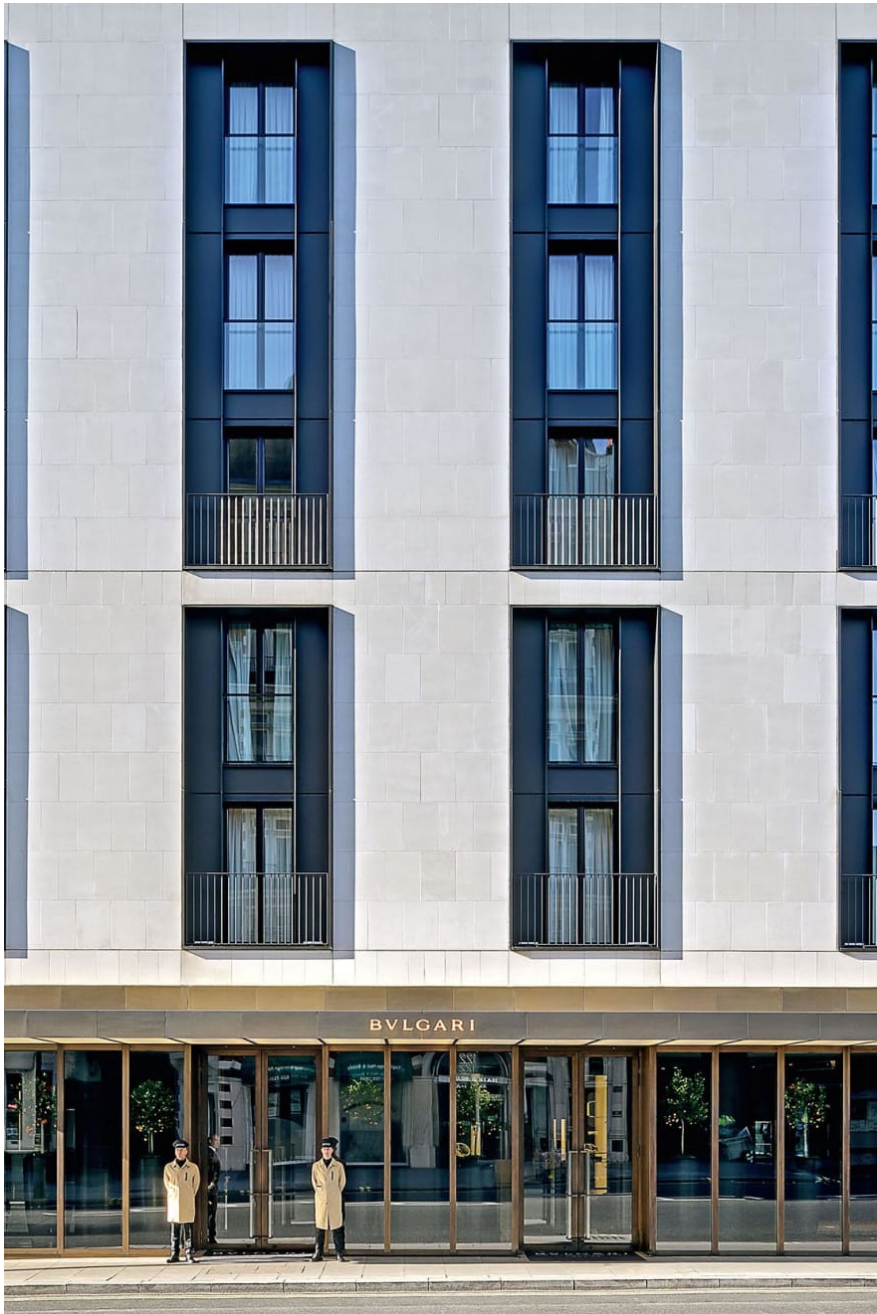

Bulgari Hotel

Located in Knightsbridge on the edge of Hyde Park, The Bulgari Hotel London is both a prime location in the heart of the city and yet under a minute's walk from such landmarks as the famous Harrods department store. Since opening in 2012, Bulgari has set new standards among the luxury hotels of the British capital. Elegant contemporary architecture and Bulgari's legendary flair for design are matched by class-leading quality of service. Together with its convenient Knightsbridge location, Bulgari Hotel lends a prestigious context to all types of photographic shoots, meetings, events and conferences. The stunning facilities are flexible, feature

**CAROL HAYES
MANAGEMENT**

020 7482 1555

www.carolhayesmanagement.co.uk