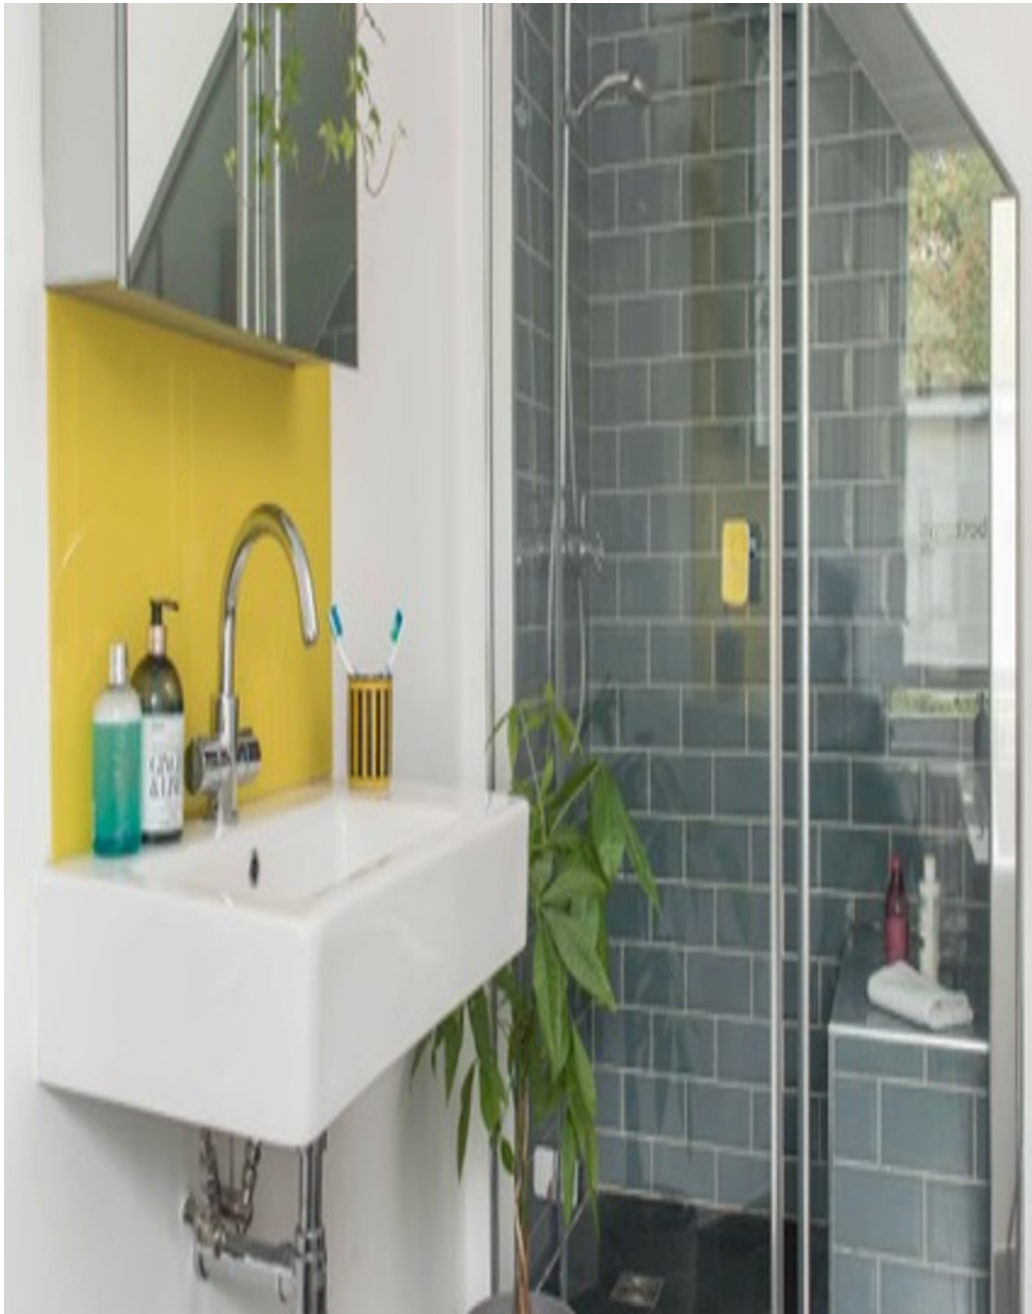

Blue Shutters - Hampshire

Beautiful period property with amazing new glass extension, creating a lovely light and spacious area. Colourful interior design with an eclectic mix of vintage and contemporary furniture. Wooden floors throughout the ground floor. Plenty of unusual features and interesting interior design. Gorgeous garden with a working outside fireplace with chimney Dog friendly and plenty of parking. Only 45 minutes away from Hammersmith

CAROL HAYES
MANAGEMENT

020 7482 1555

www.carolhayesmanagement.co.uk