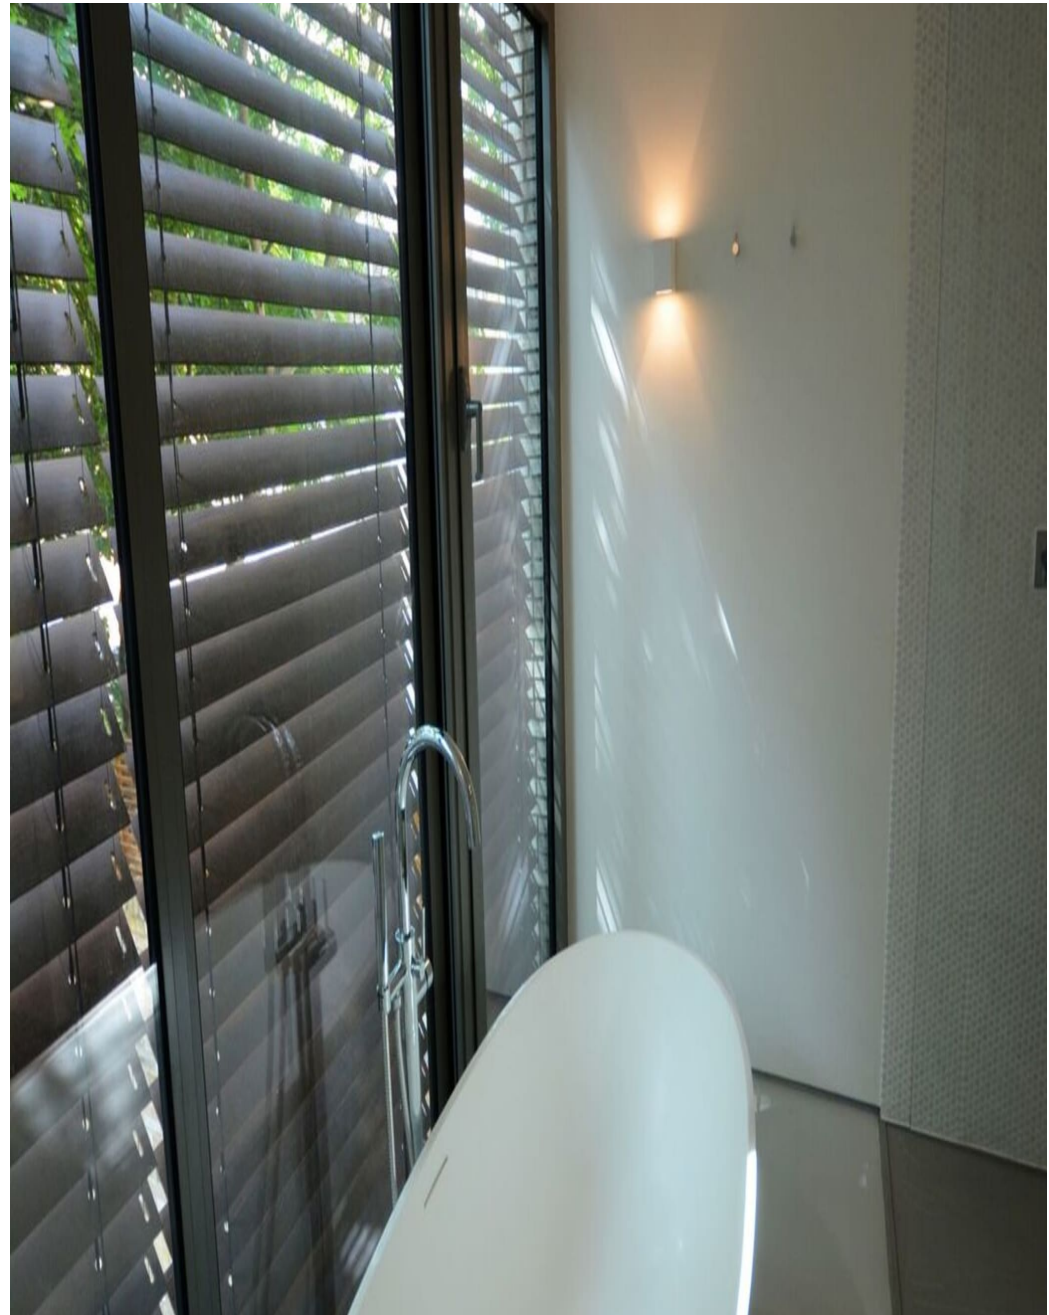

Blackheath House SE10

This stunning mews house located in Blackheath, London, was shortlisted in the RIBA Awards 2015 and the New London Architecture Awards 2016. It has been featured in the Saturday Times Magazine, London Evening Standard & Grand Designs Magazine. The L-shape accommodation overlooks or opens onto the central courtyard garden and the green roof and natural materials help it sit comfortably in its setting. Double height space to entrance, external timber venetian blinds as used in Australia, Danish plank shaped grey bricks internally and externally, Juliet balconies to bedrooms, triple track sliding glazing for maximum openings,

CAROL HAYES
MANAGEMENT

020 7482 1555

www.carolhayesmanagement.co.uk