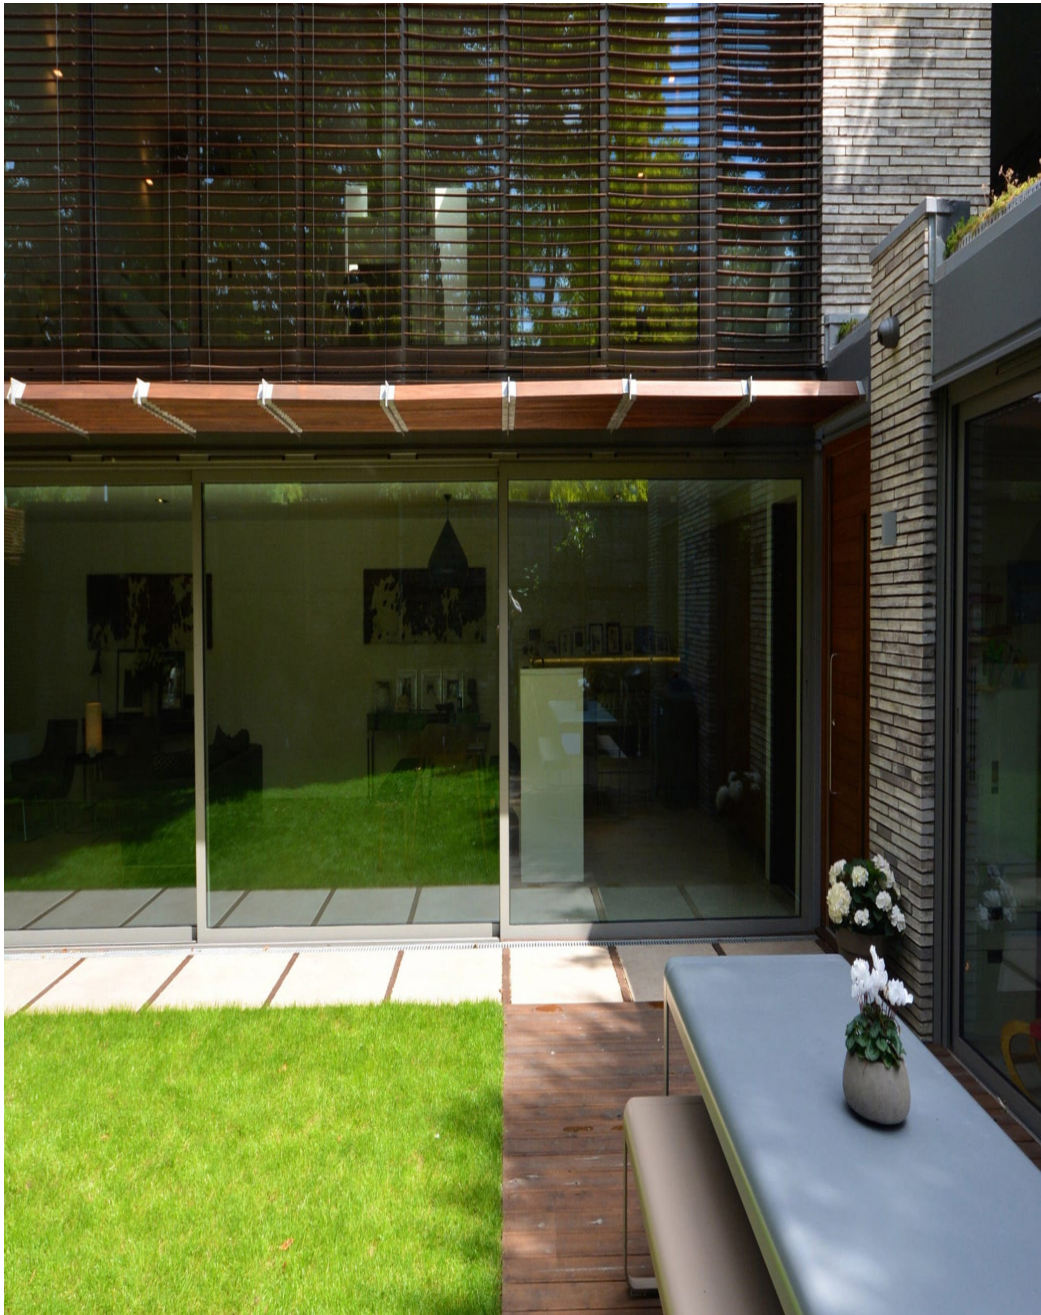

Blackheath House SE10

This stunning mews house located in Blackheath, London, was shortlisted in the RIBA Awards 2015 and the New London Architecture Awards 2016. It has been featured in the Saturday Times Magazine, London Evening Standard & Grand Designs Magazine. The L-shape accommodation overlooks or opens onto the central courtyard garden and the green roof and natural materials help it sit comfortably in its setting. Double height space to entrance, external timber venetian blinds as used in Australia, Danish plank shaped grey bricks internally and externally, Juliet balconies to bedrooms, triple track sliding glazing for maximum openings,

**CAROL HAYES
MANAGEMENT**

020 7482 1555

www.carolhayesmanagement.co.uk