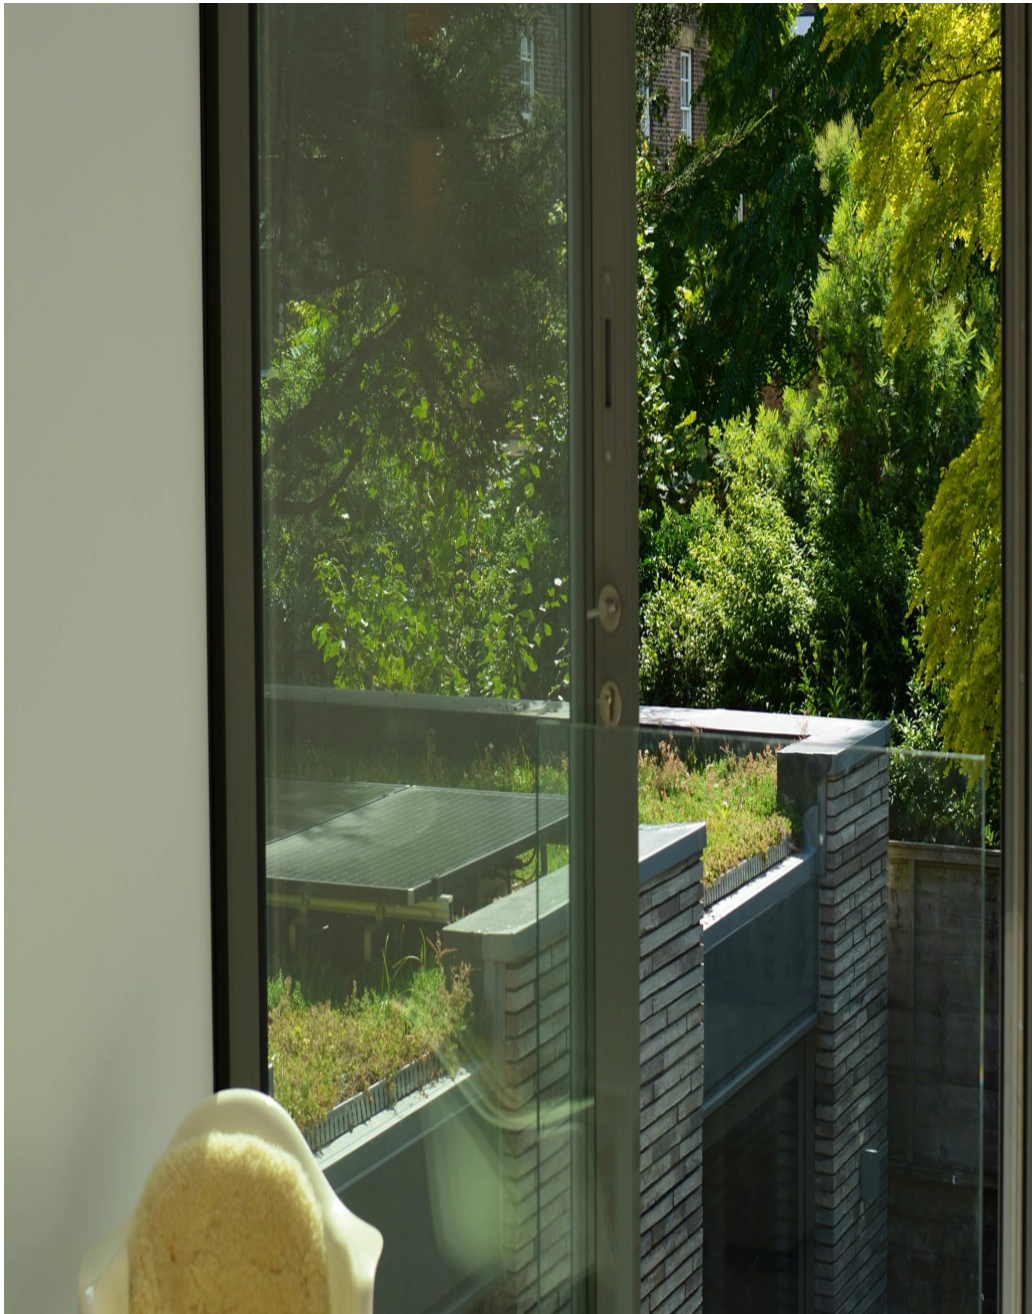

Blackheath House SE10

This stunning mews house located in Blackheath, London, was shortlisted in the RIBA Awards 2015 and the New London Architecture Awards 2016. It has been featured in the Saturday Times Magazine, London Evening Standard & Grand Designs Magazine. The L-shape accommodation overlooks or opens onto the central courtyard garden and the green roof and natural materials help it sit comfortably in its setting. Double height space to entrance, external timber venetian blinds as used in Australia, Danish plank shaped grey bricks internally and externally, Juliet balconies to bedrooms, triple track sliding glazing for maximum openings,

**CAROLHAYES
MANAGEMENT**

020 7482 1555

www.carolhayesmanagement.co.uk