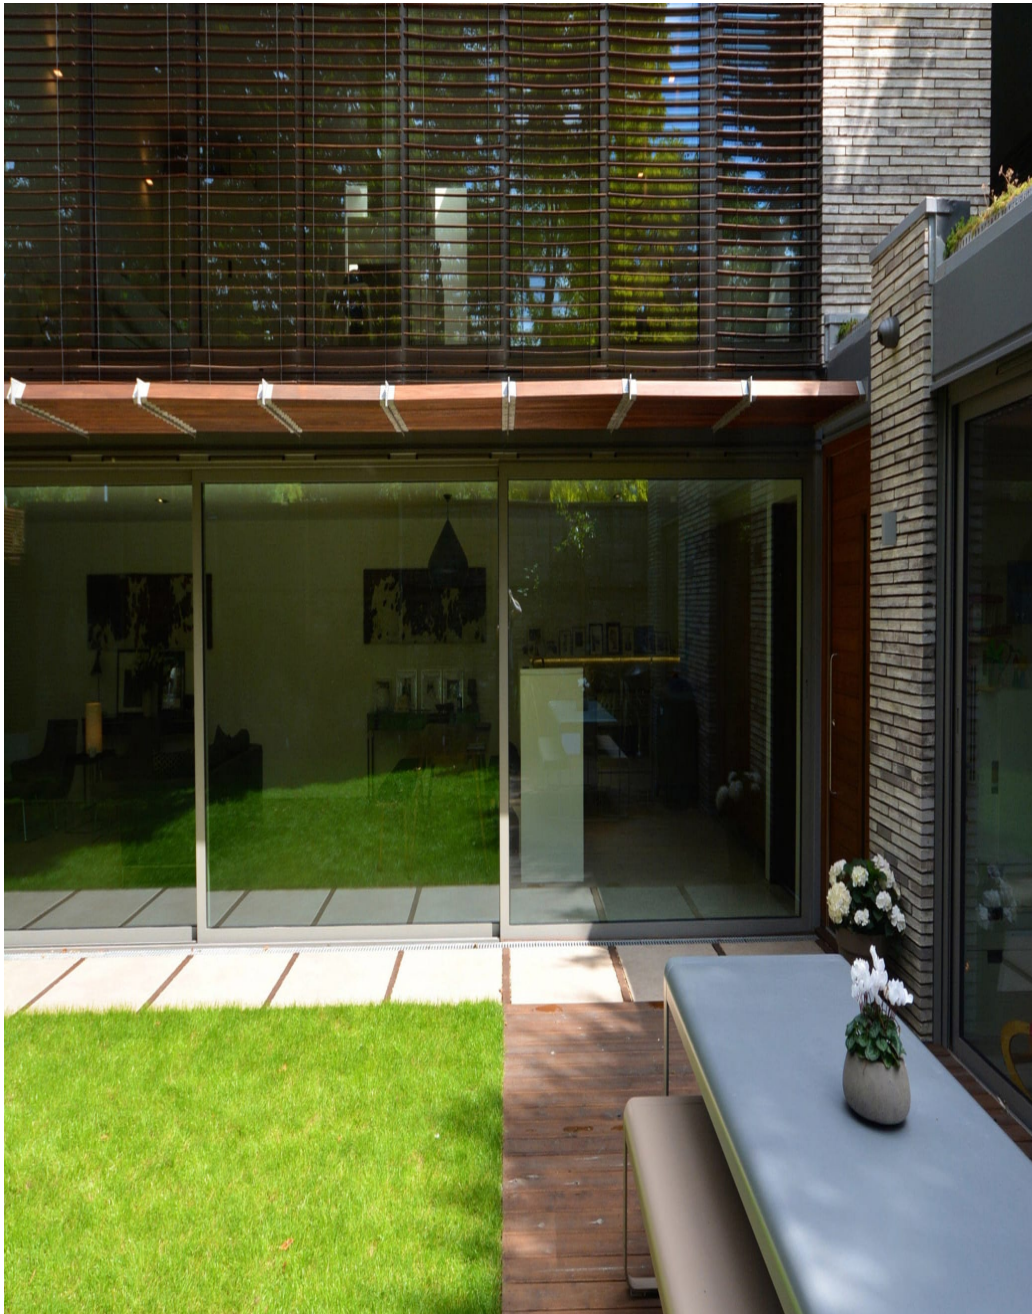

Blackheath House SE10

This stunning mews house located in Blackheath, London, was shortlisted in the RIBA Awards 2015 and the New London Architecture Awards 2016. It has been featured in the Saturday Times Magazine, London Evening Standard & Grand Designs Magazine. The L-shape accommodation overlooks or opens onto the central courtyard garden and the green roof and natural materials help it sit comfortably in its setting. Double height space to entrance, external timber venetian blinds as used in Australia, Danish plank shaped grey bricks internally and externally, Juliet balconies to bedrooms, triple track sliding glazing for maximum openings,

**CAROL HAYES
MANAGEMENT**

020 7482 1555

www.carolhayesmanagement.co.uk