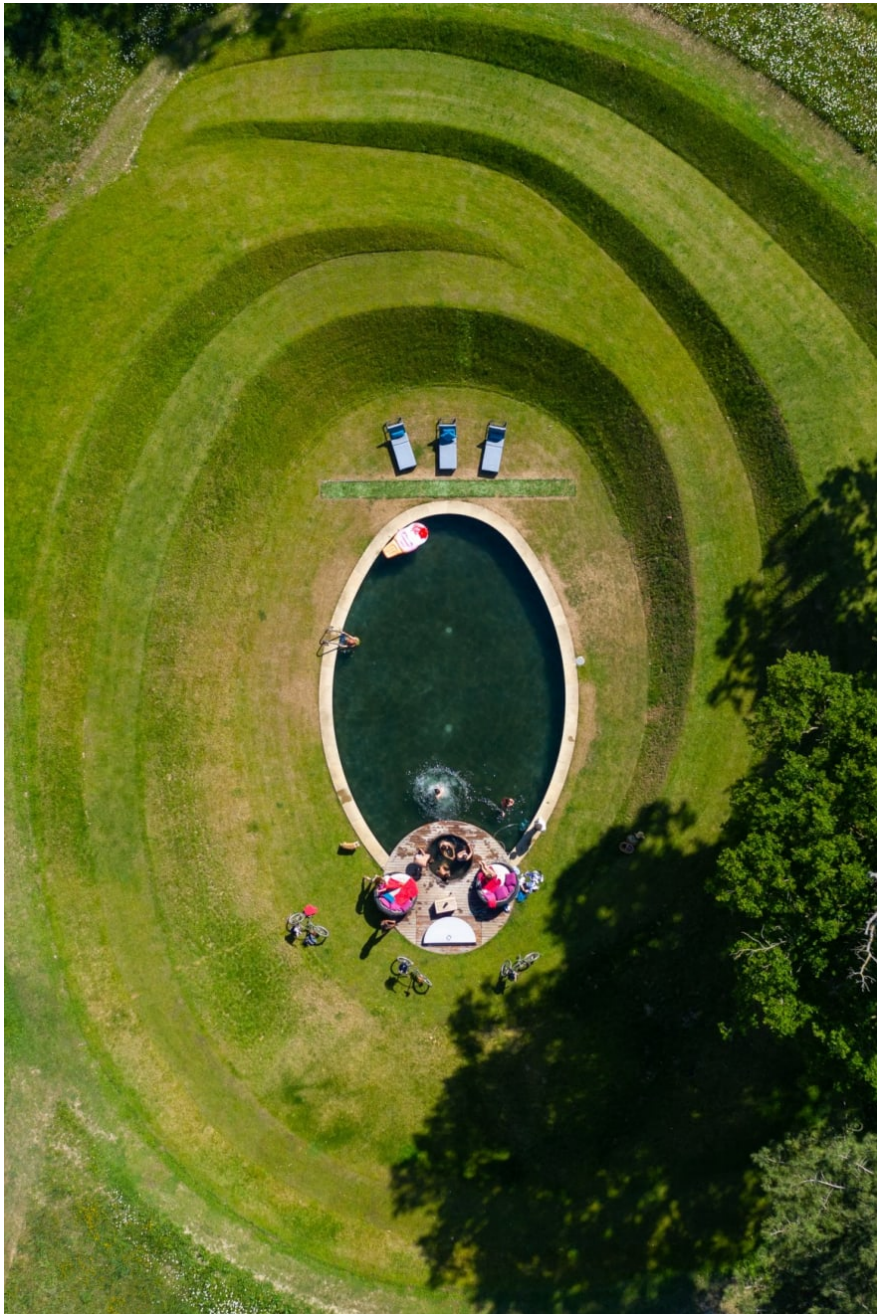

Biston Park Manor

Beautiful 14 bedroomed country house. 12 bathrooms, and 6 reception rooms including the gorgeous drawing room with its listed hand painted wallpaper of exotic birds and flowers. The cellar has a games room, gym, and cinema room. Biston Park Manor situated on an estate of some 6,000 acres, described by those who manage it as a "wild arcadia". A number of restored period properties marry old-world charm with sharp design-led interiors. Lofty spaces, with an abundance of natural light, are a match for photo shoots that demand English countryside at their most elegant. Outdoors, superlative English nature is a grand backdrop, with its

CAROLHAYES
MANAGEMENT

020 7482 1555

www.carolhayesmanagement.co.uk