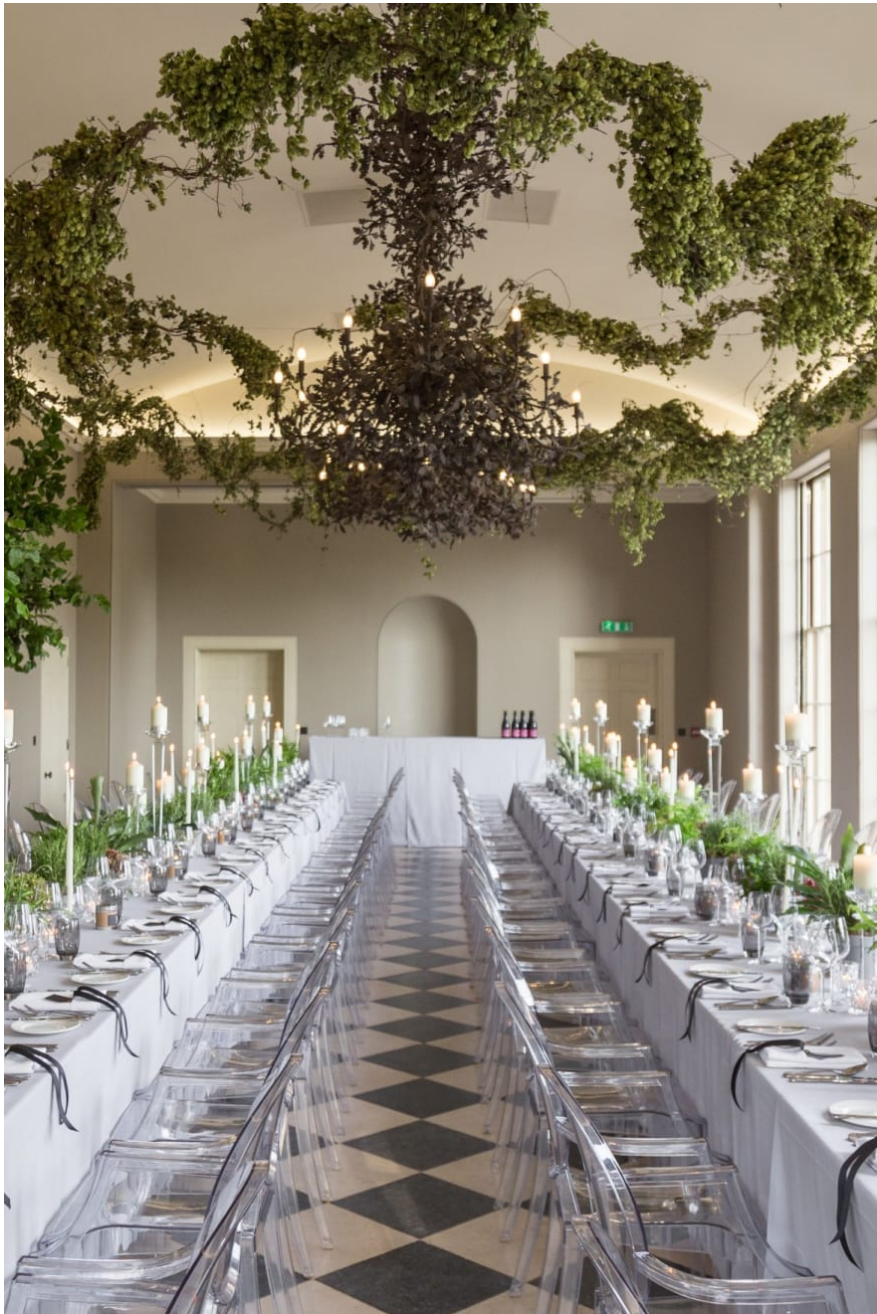

Biston Park Manor

Beautiful 14 bedrooomed country house. 12 bathrooms, and 6 reception rooms including the gorgeous drawing room with its listed hand painted wallpaper of exotic birds and flowers. The cellar has a games room, gym, and cinema room. Biston Park Manor situated on an estate of some 6,000 acres, described by those who manage it as a "wild arcadia". A number of restored period properties marry old-world charm with sharp design-led interiors. Lofty spaces, with an abundance of natural light, are a match for photo shoots that demand English countryside at their most elegant. Outdoors, superlative English nature is a grand backdrop, with its

CAROL HAYES
MANAGEMENT

020 7482 1555

www.carolhayesmanagement.co.uk