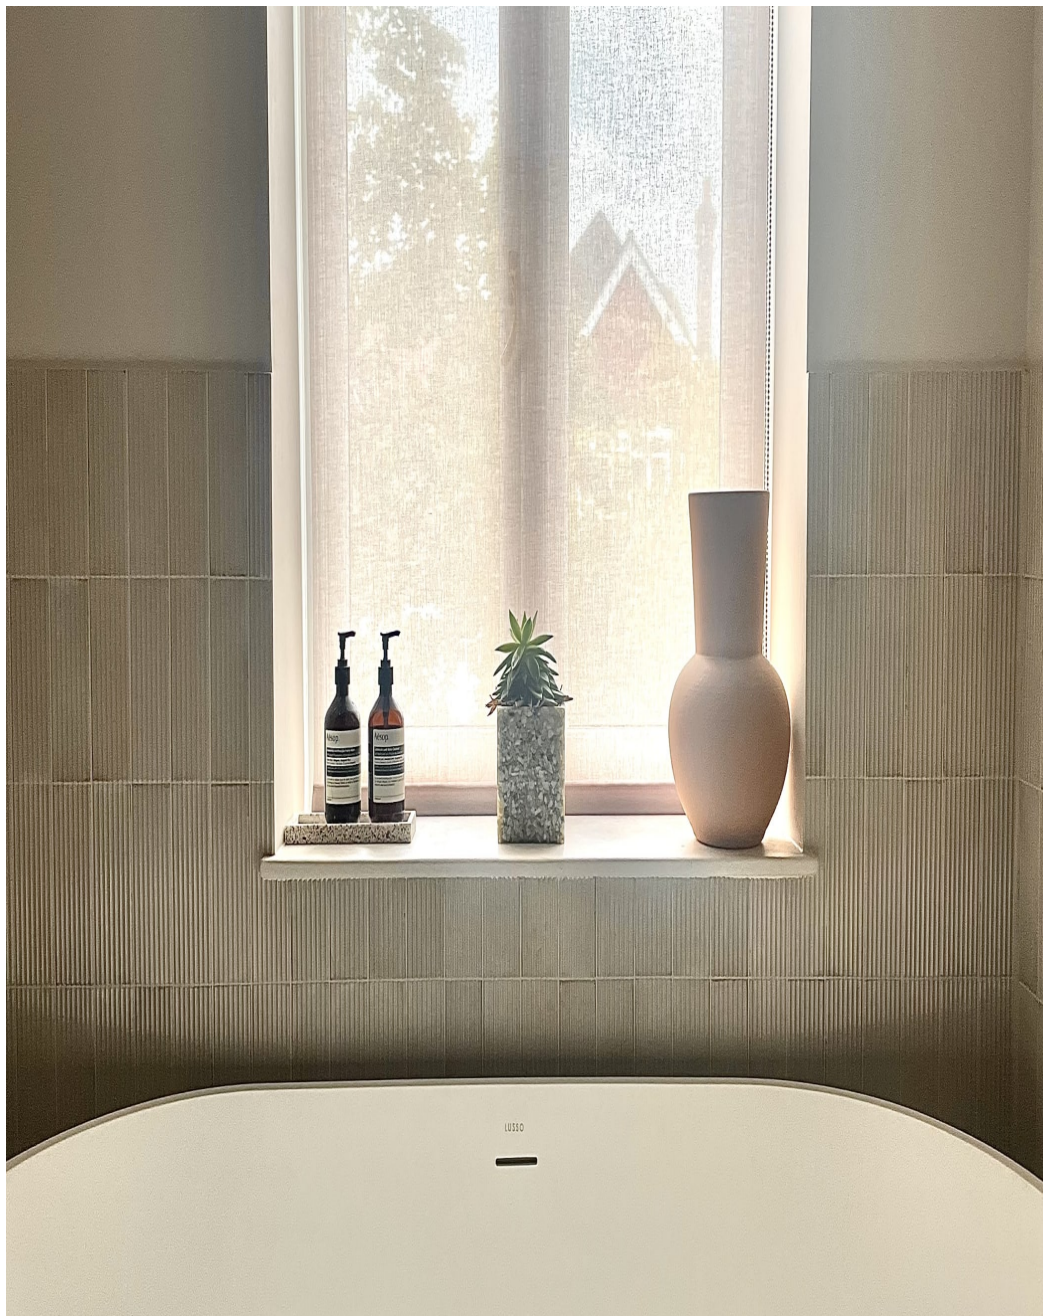

Beech House N2

Large modern detached house located close to Hampstead Heath. The property is decorated throughout in beautiful earthy tones, with plenty of natural light. The modern Scandi style creates a calm space your shoots.

CAROL HAYES
MANAGEMENT
CREATIVE ARTIST & STYLE MANAGEMENT

020 7482 1555

www.carolhayesmanagement.co.uk