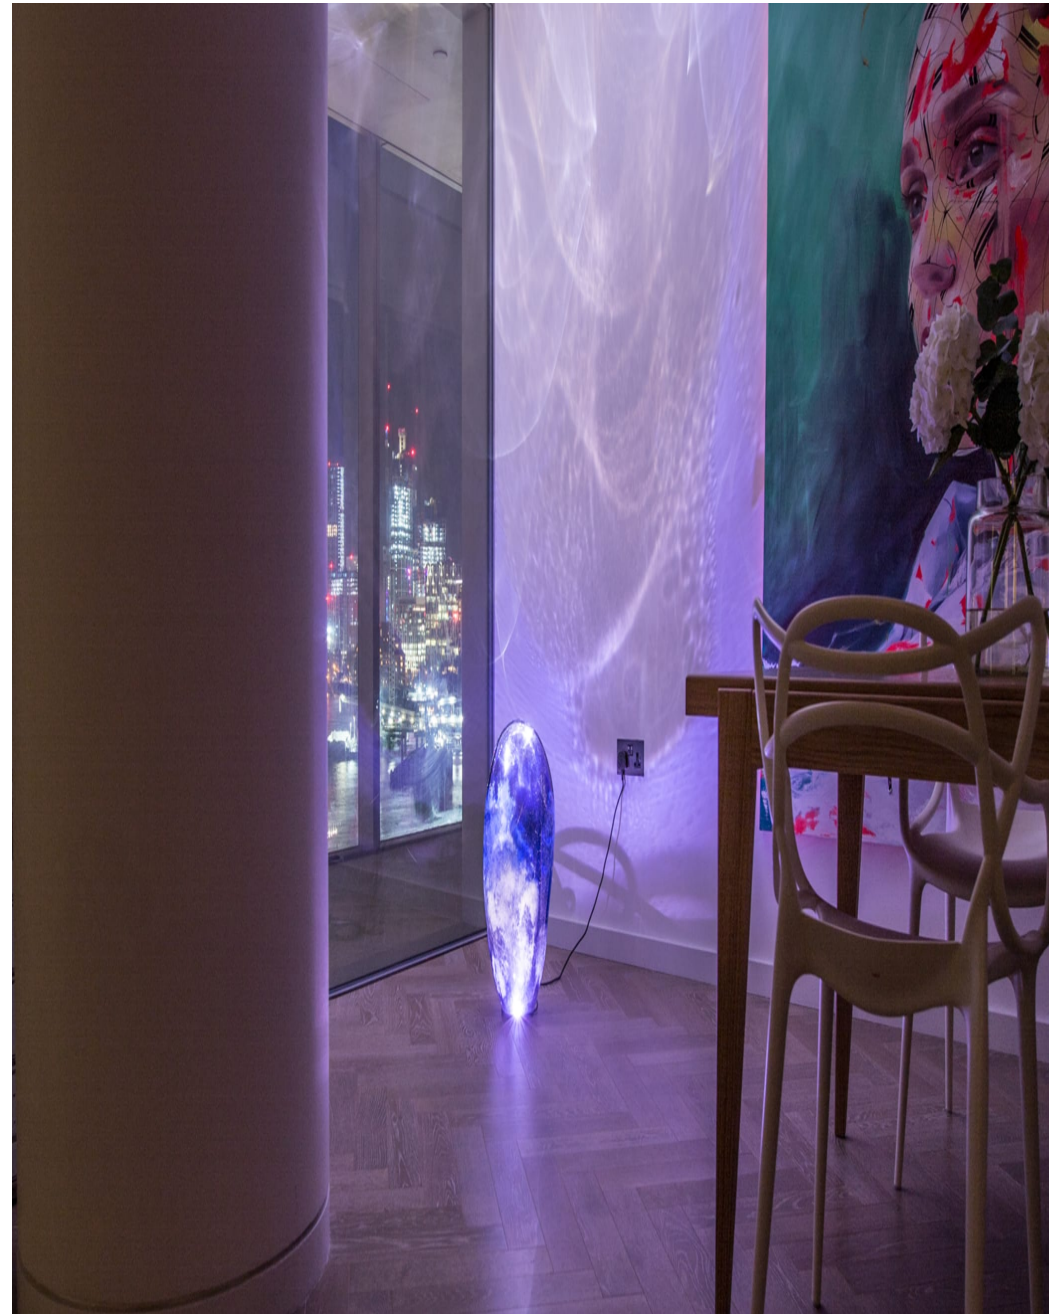

CAROL HAYES
MANAGEMENT
CREATIVE ARTIST & STYLE MANAGEMENT

020 7482 1555

www.carolhayesmanagement.co.uk

Battersea View

Battersea View is located on the seventh floor, offering spectacular views of the Thames and Battersea. The apartment is full of light, with an additional 200sqm by 30sqm garden terrace. Consisting of 3 bedrooms (one very large) and one very large main room. A wonderful canvas for dramatic and stylish photo shoots. There is also secure underground parking.