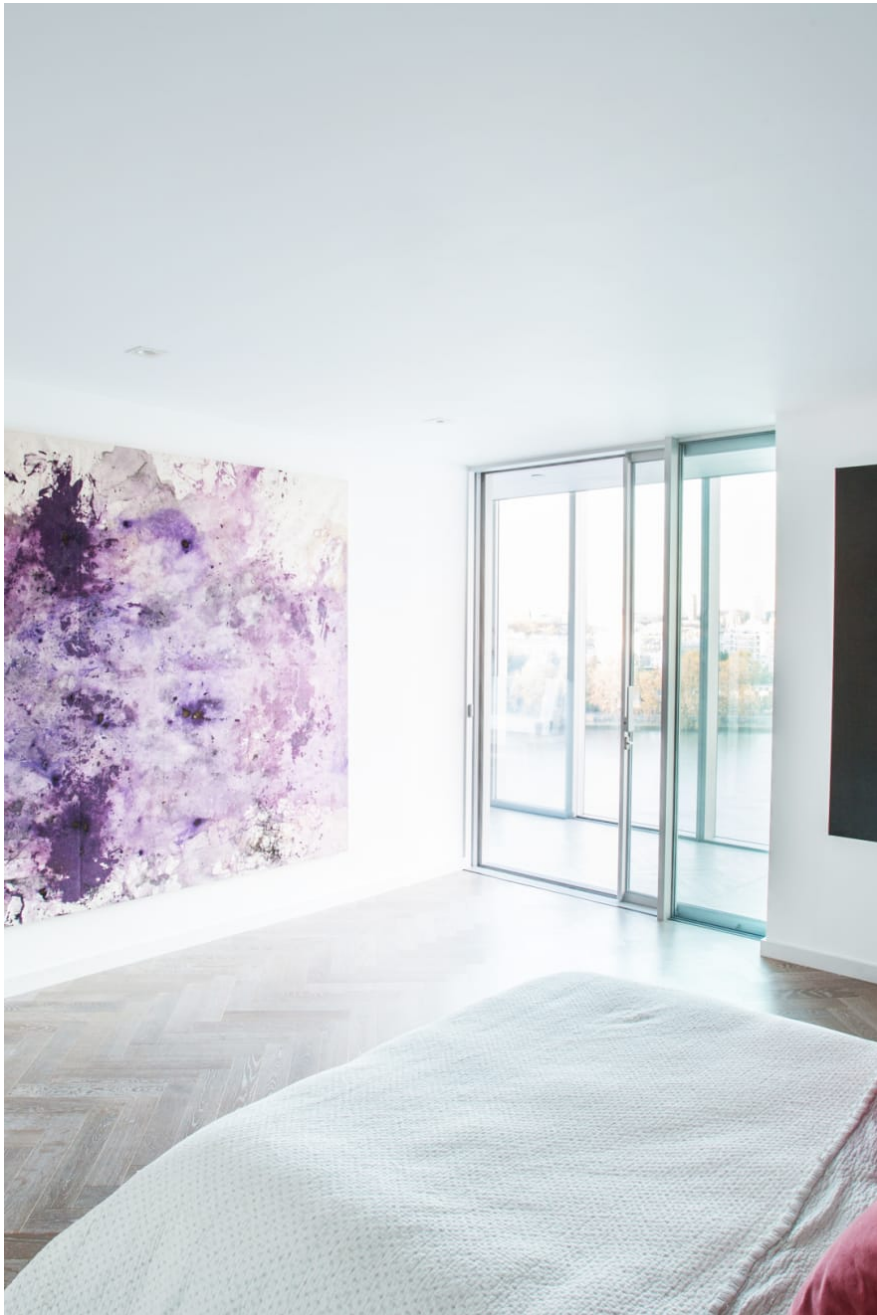

CAROL HAYES
MANAGEMENT
CREATIVE ARTIST & STYLE MANAGEMENT

020 7482 1555

www.carolhayesmanagement.co.uk

Battersea View

Battersea View is located on the seventh floor, offering spectacular views of the Thames and Battersea. The apartment is full of light, with an additional 200sqm by 30sqm garden terrace. Consisting of 3 bedrooms (one very large) and one very large main room. A wonderful canvas for dramatic and stylish photo shoots. There is also secure underground parking.