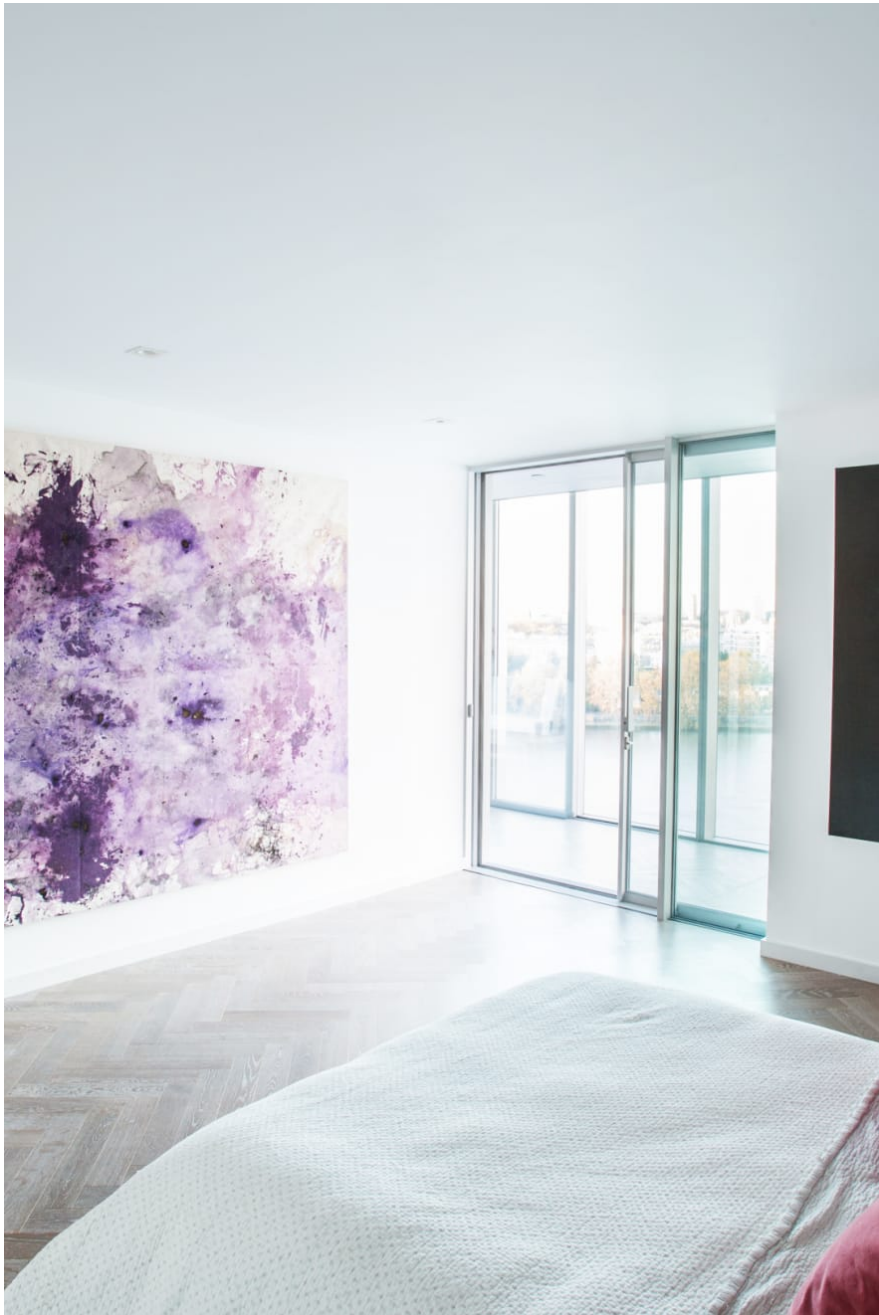

CAROL HAYES
MANAGEMENT
CREATIVE ARTIST & STYLE MANAGEMENT

020 7482 1555

www.carolhayesmanagement.co.uk

Battersea View

Battersea View is located on the seventh floor, offering spectacular views of the Thames and Battersea. The apartment is full of light, with an additional 200sqm by 30sqm garden terrace. Consisting of 3 bedrooms (one very large) and one very large main room. A wonderful canvas for dramatic and stylish photo shoots. There is also secure underground parking.