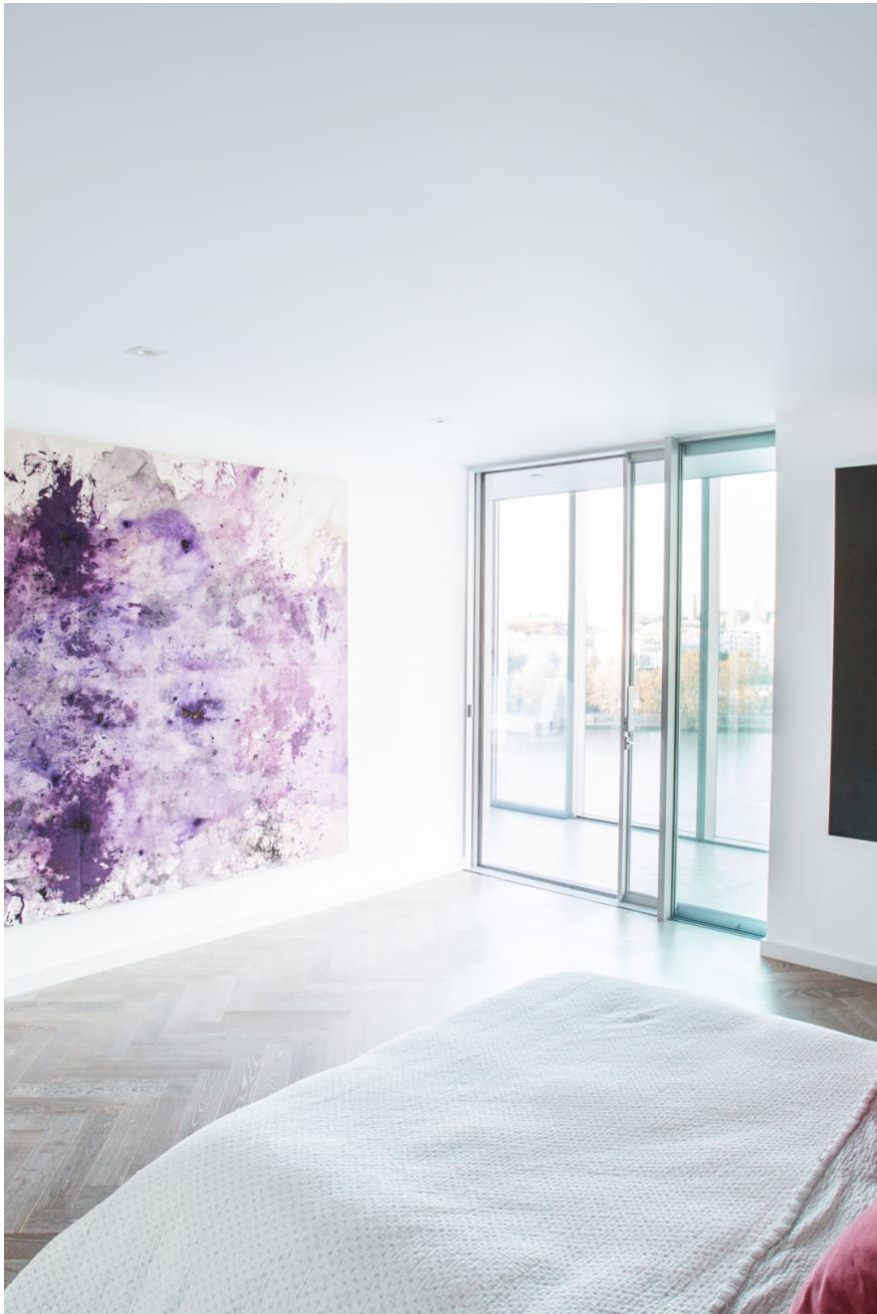

CAROL HAYES
MANAGEMENT
CREATIVE ARTIST & STYLE MANAGEMENT

020 7482 1555

www.carolhayesmanagement.co.uk

Battersea View

Battersea View is located on the seventh floor, offering spectacular views of the Thames and Battersea. The apartment is full of light, with an additional 200sqm by 30sqm garden terrace. Consisting of 3 bedrooms (one very large) and one very large main room. A wonderful canvas for dramatic and stylish photo shoots. There is also secure underground parking.