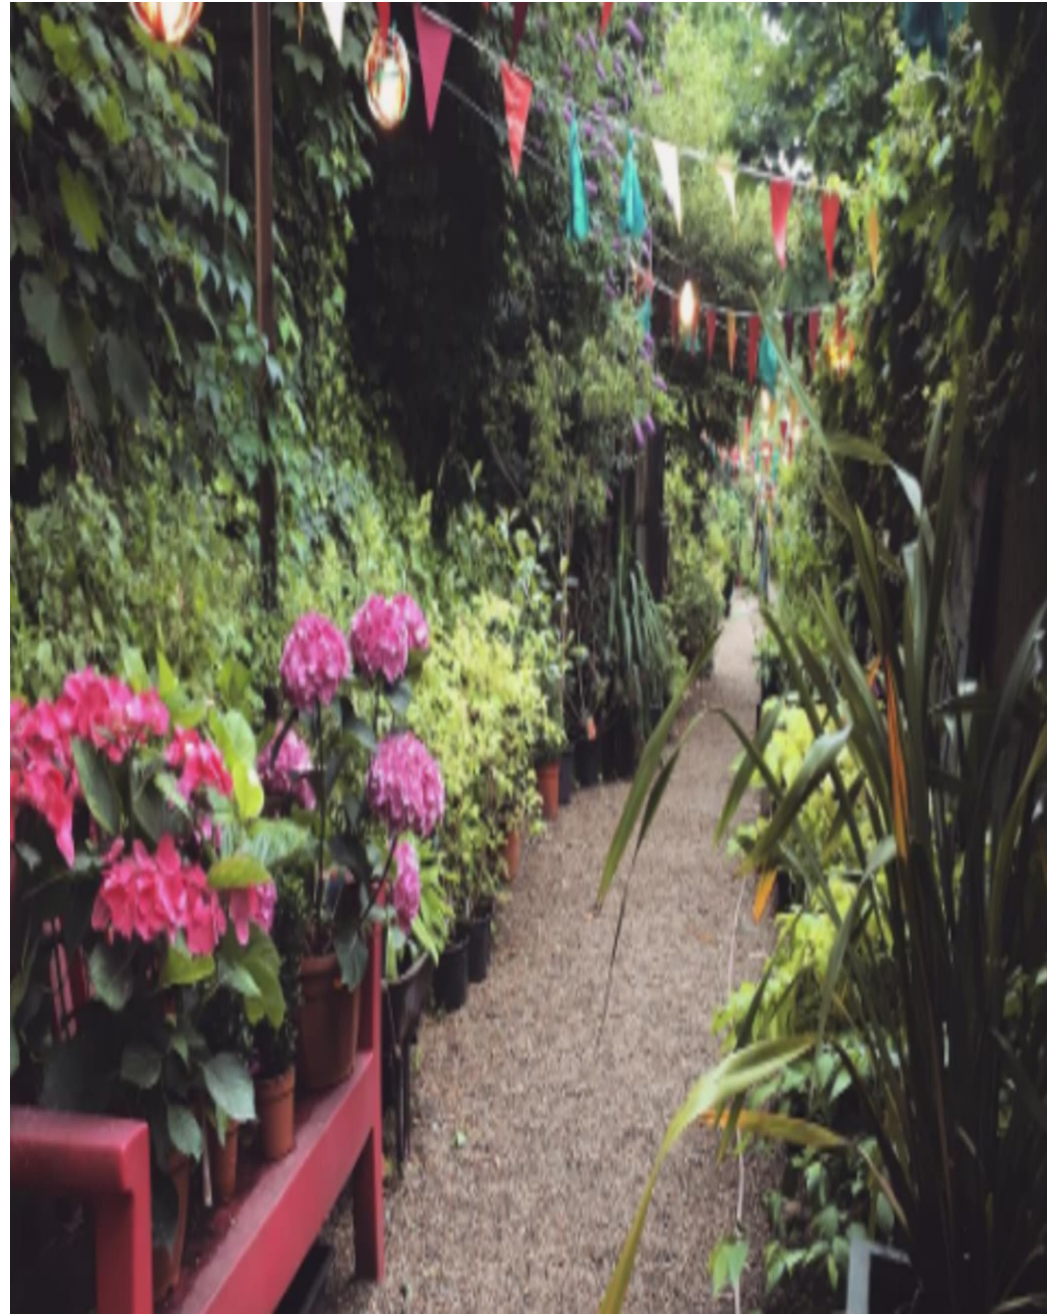

Battersea Flower Station, SW11

A magical lush garden of over 100 metres including a beautiful greenhouse and other outbuildings.

CAROL HAYES
MANAGEMENT
CREATIVE ARTIST & STYLE MANAGEMENT

020 7482 1555

www.carolhayesmanagement.co.uk