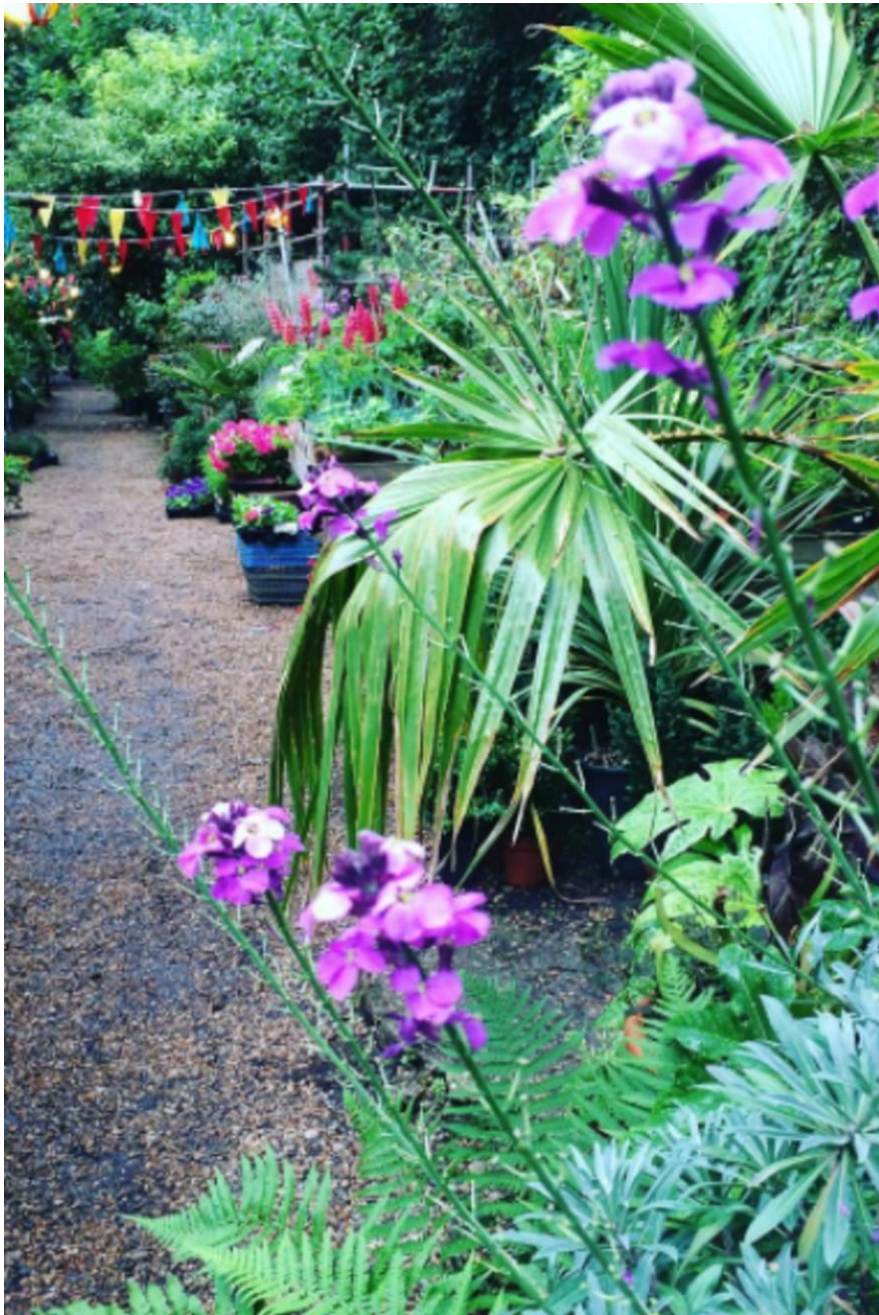

Battersea Flower Station, SW11

A magical lush garden of over 100 metres including a beautiful greenhouse and other outbuildings.

CAROLHAYES
MANAGEMENT
CREATIVE ARTIST & STYLE MANAGEMENT

020 7482 1555

www.carolhayesmanagement.co.uk