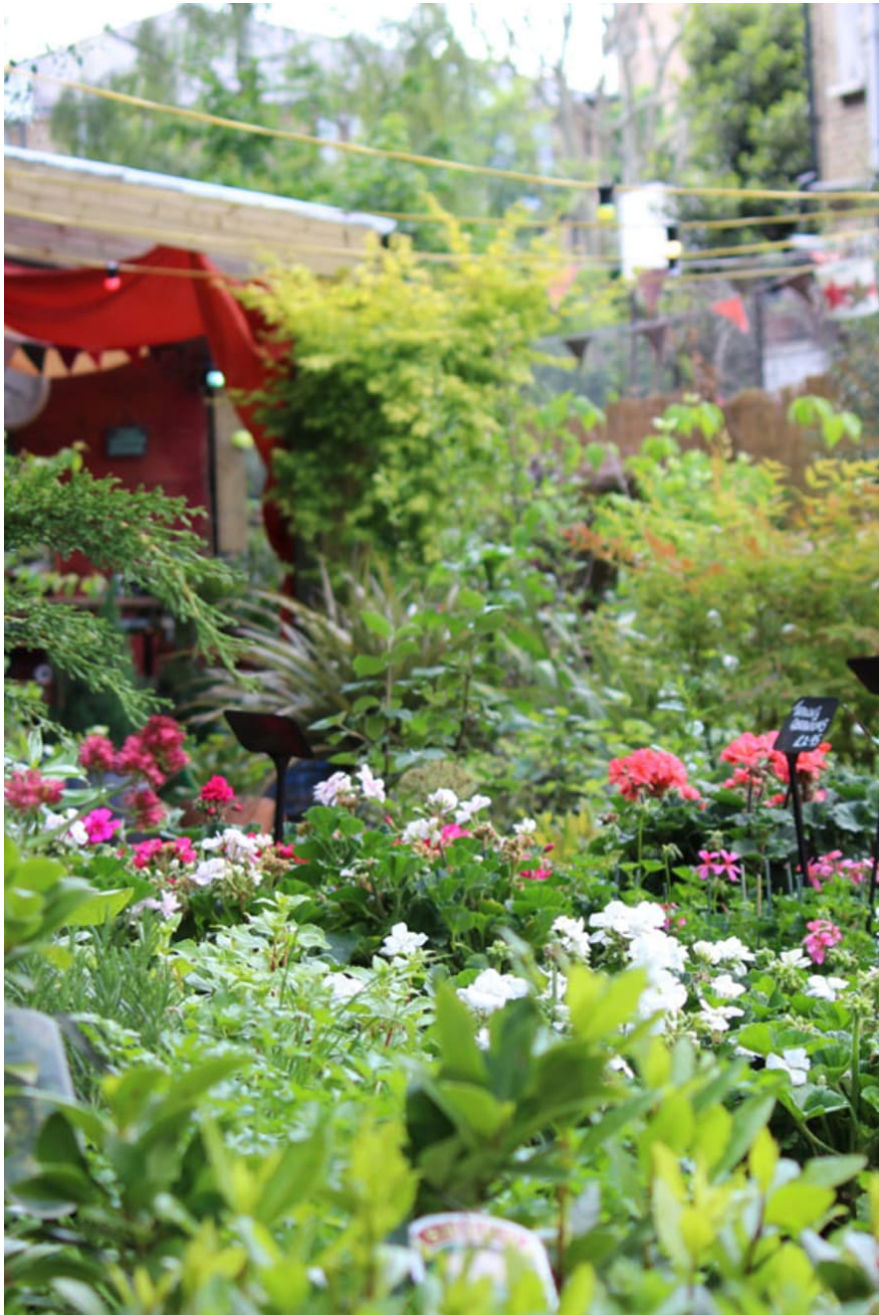

# Battersea Flower Station, SW11

A magical lush garden of over 100 metres including a beautiful greenhouse and other outbuildings.