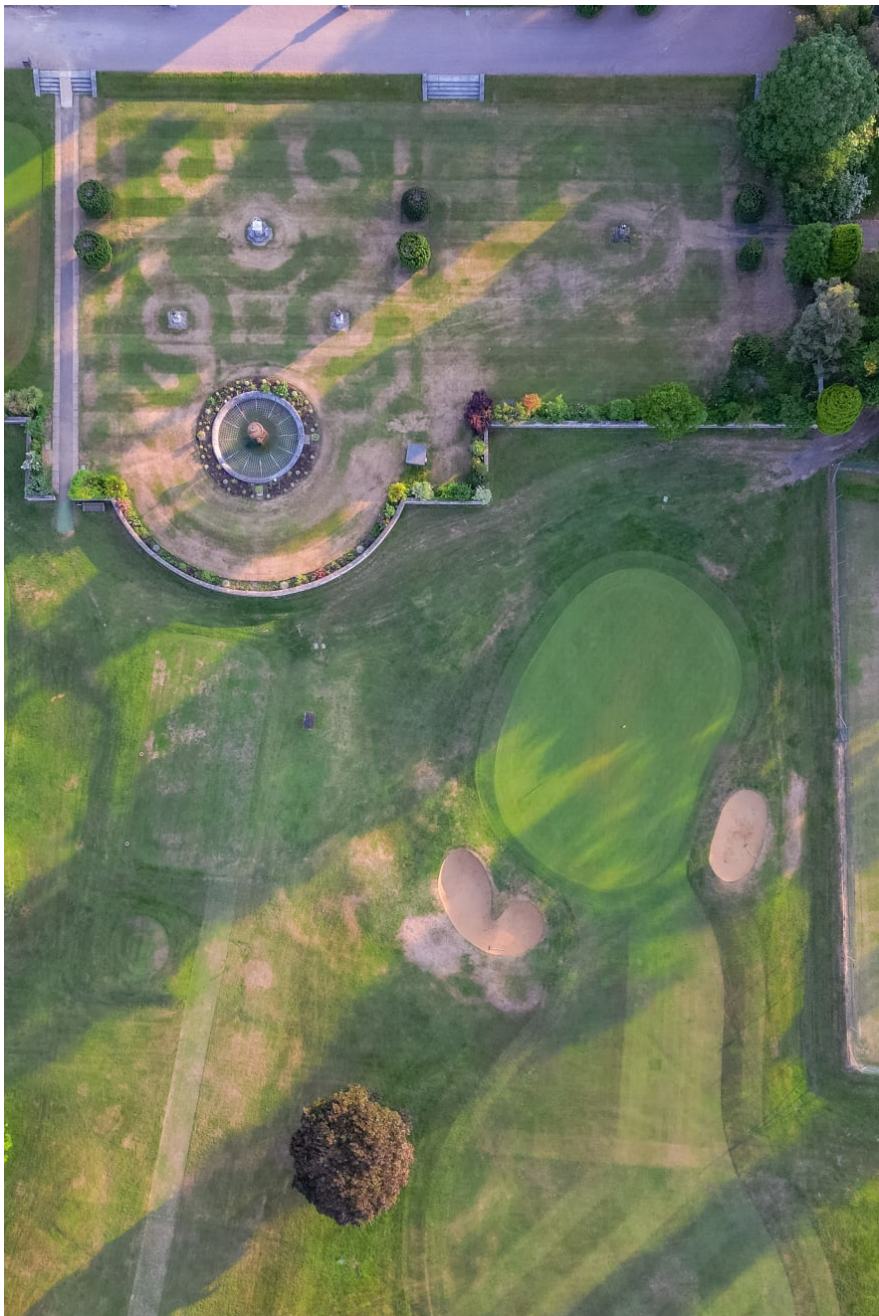

Arnhem Mansion - Rickmansworth

This magnificent 17th Century Palladian building is set within over 300 acres of landscaped parkland. The large rooms are adorned with ornate features including intricate painted ceilings and walls, often featuring Italian murals and sculptures. Arnhem Mansion has played host to many film, TV and stills shoots.

CAROLHAYES
MANAGEMENT
CREATIVE ARTIST & STYLE MANAGEMENT

020 7482 1555

www.carolhayesmanagement.co.uk