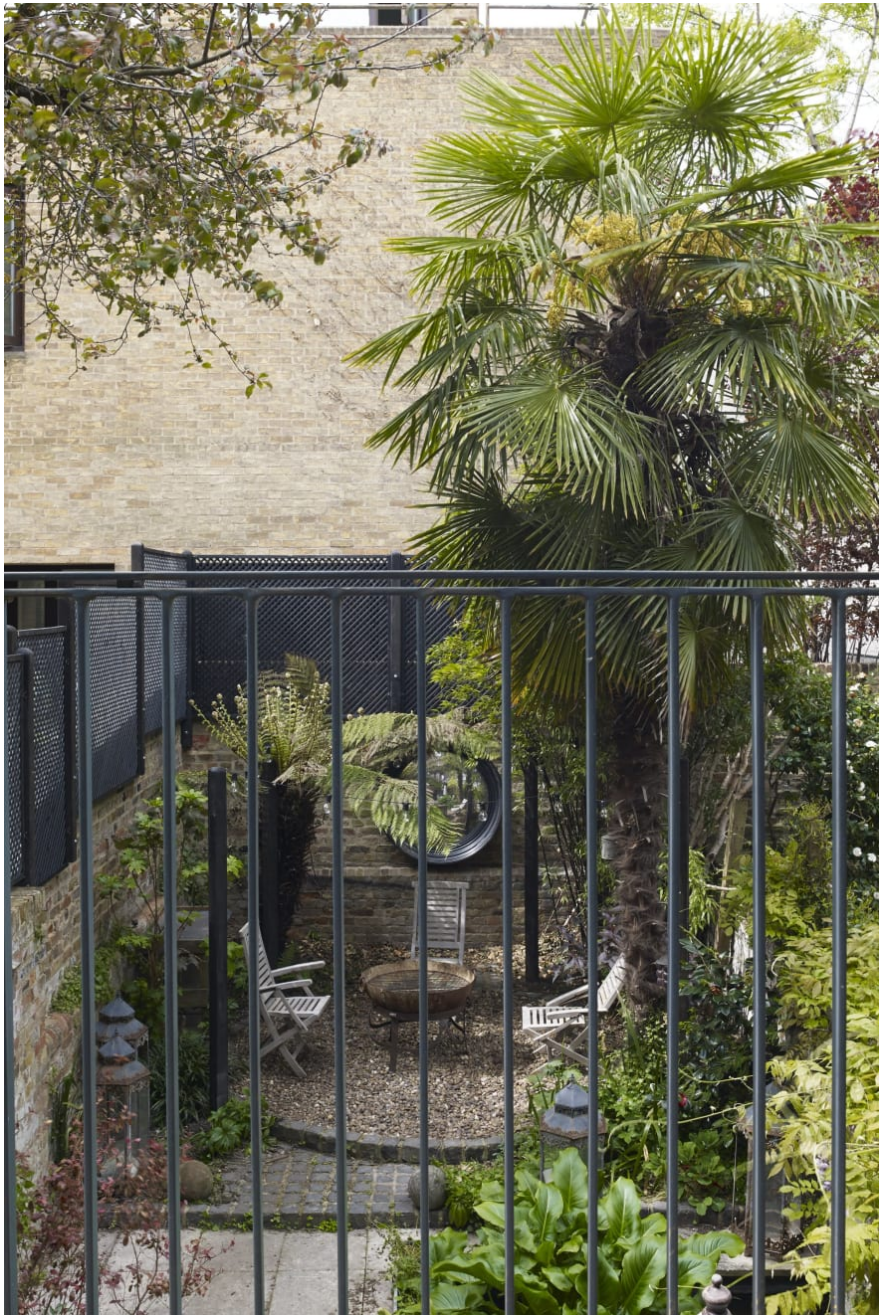

Arlington Road - NW1

Lovely townhouse in the heart of Camden with a fantastic terrace with views across the rooftops.

CAROLHAYES
MANAGEMENT
CREATIVE ARTIST & STYLE MANAGEMENT

020 7482 1555

www.carolhayesmanagement.co.uk