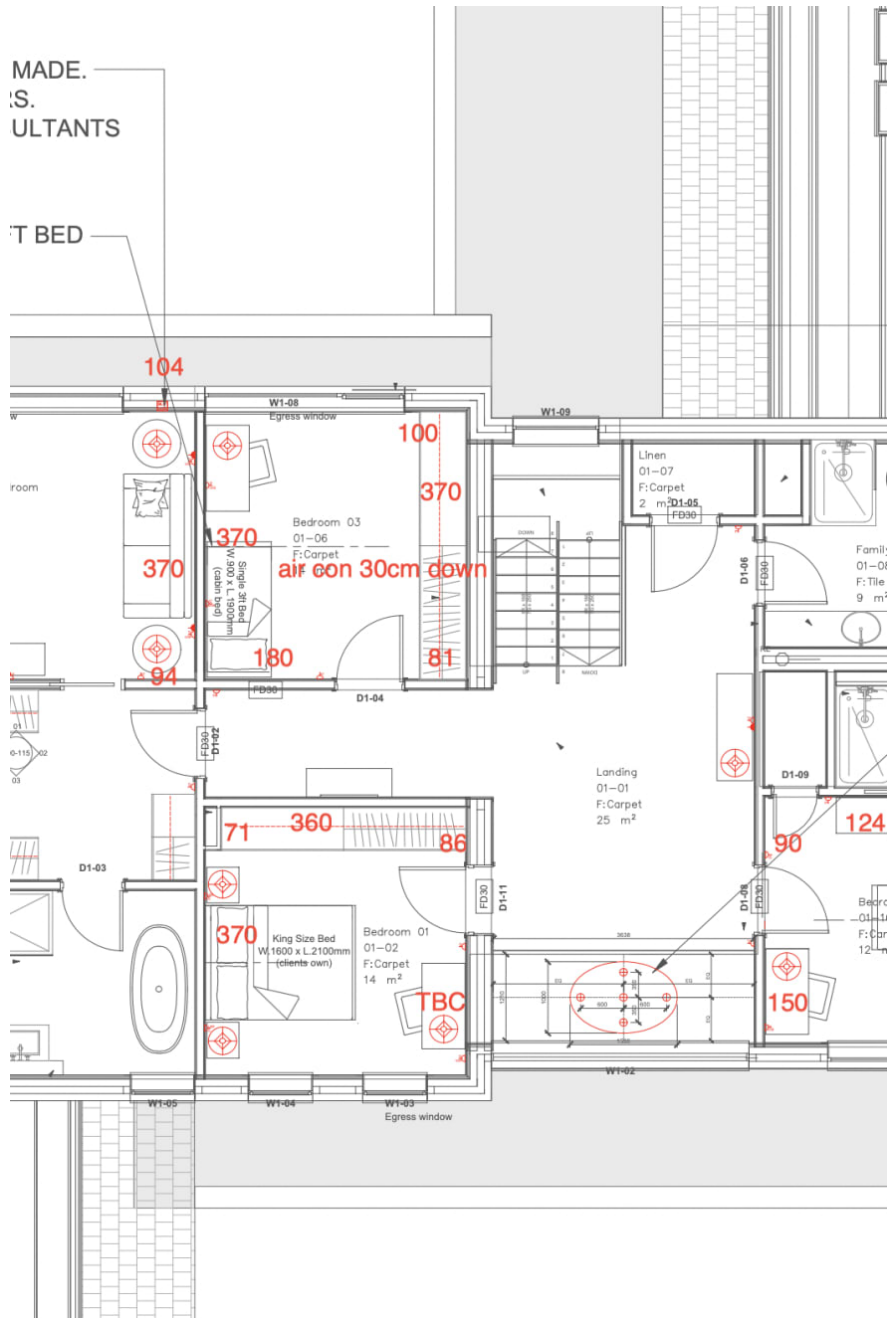

Apple House - Esher

As featured on Grand Designs! Beautiful 6000 sq ft contemporary house with great natural light and floor to ceiling windows. Mezzanine balcony and outdoor balcony. The house has 5 bedrooms, 2 games rooms and 5 bathrooms. Based in Esher there is ample parking.

CAROL HAYES
MANAGEMENT
CREATIVE ARTIST & STYLE MANAGEMENT

020 7482 1555

www.carolhayesmanagement.co.uk