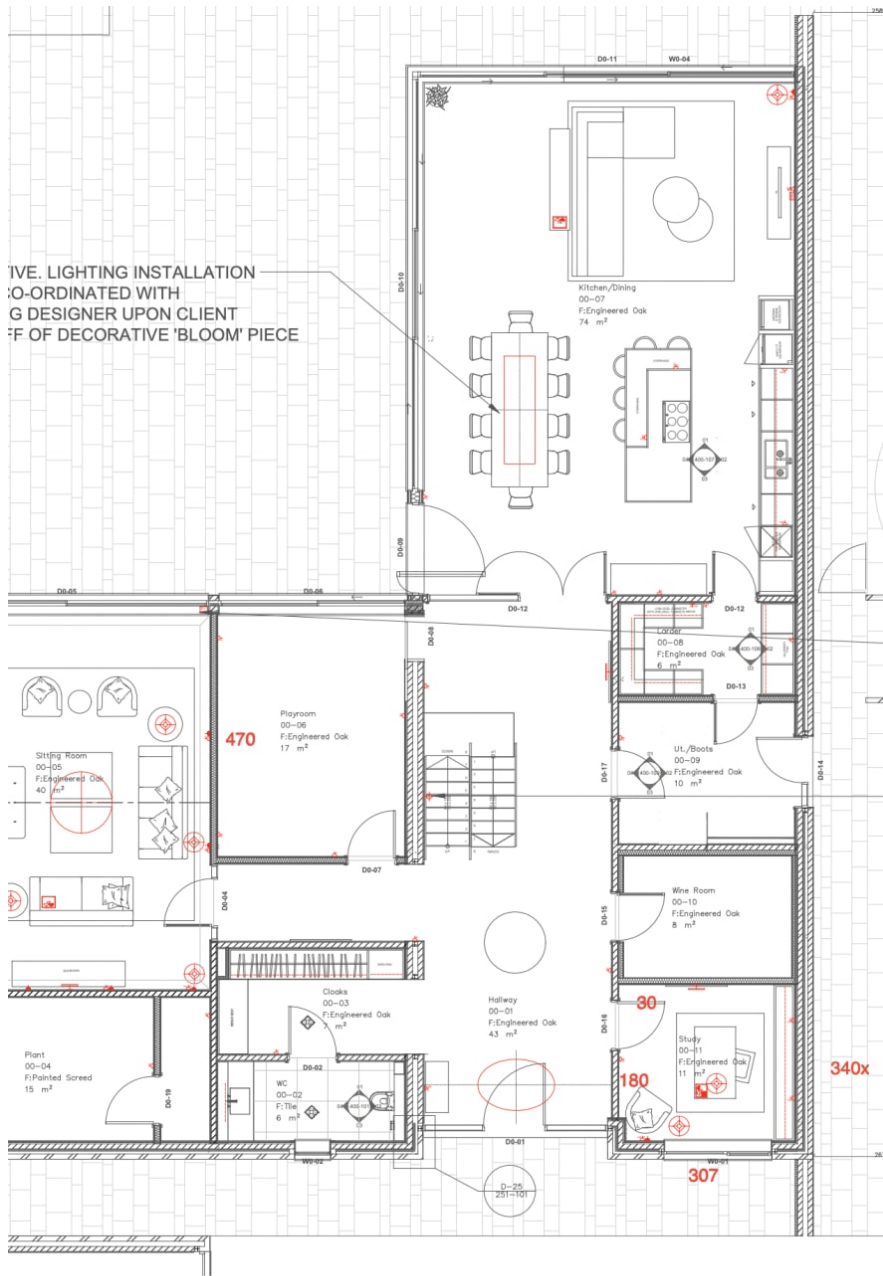

CAROLHAYES
MANAGEMENT
CREATIVE ARTIST & STYLE MANAGEMENT

020 7482 1555

www.carolhayesmanagement.co.uk

Apple House - Esher

As featured on Grand Designs! Beautiful 6000 sq ft contemporary house with great natural light and floor to ceiling windows. Mezzanine balcony and outdoor balcony. The house has 5 bedrooms, 2 games rooms and 5 bathrooms. Based in Esher there is ample parking.

CAROL HAYES
MANAGEMENT
CREATIVE ARTIST & STYLE MANAGEMENT

020 7482 1555

www.carolhayesmanagement.co.uk

Apple House - Esher

As featured on Grand Designs! Beautiful 6000 sq ft contemporary house with great natural light and floor to ceiling windows. Mezzanine balcony and outdoor balcony. The house has 5 bedrooms, 2 games rooms and 5 bathrooms. Based in Esher there is ample parking.

CAROL HAYES
MANAGEMENT
CREATIVE ARTIST & STYLE MANAGEMENT

020 7482 1555

www.carolhayesmanagement.co.uk

GF - SMALL POWER & DECORATIVE FIXED LIGHTING PLAN

Apple House - Esher

As featured on Grand Designs! Beautiful 6000 sq ft contemporary house with great natural light and floor to ceiling windows. Mezzanine balcony and outdoor balcony. The house has 5 bedrooms, 2 games rooms and 5 bathrooms. Based in Esher there is ample parking.