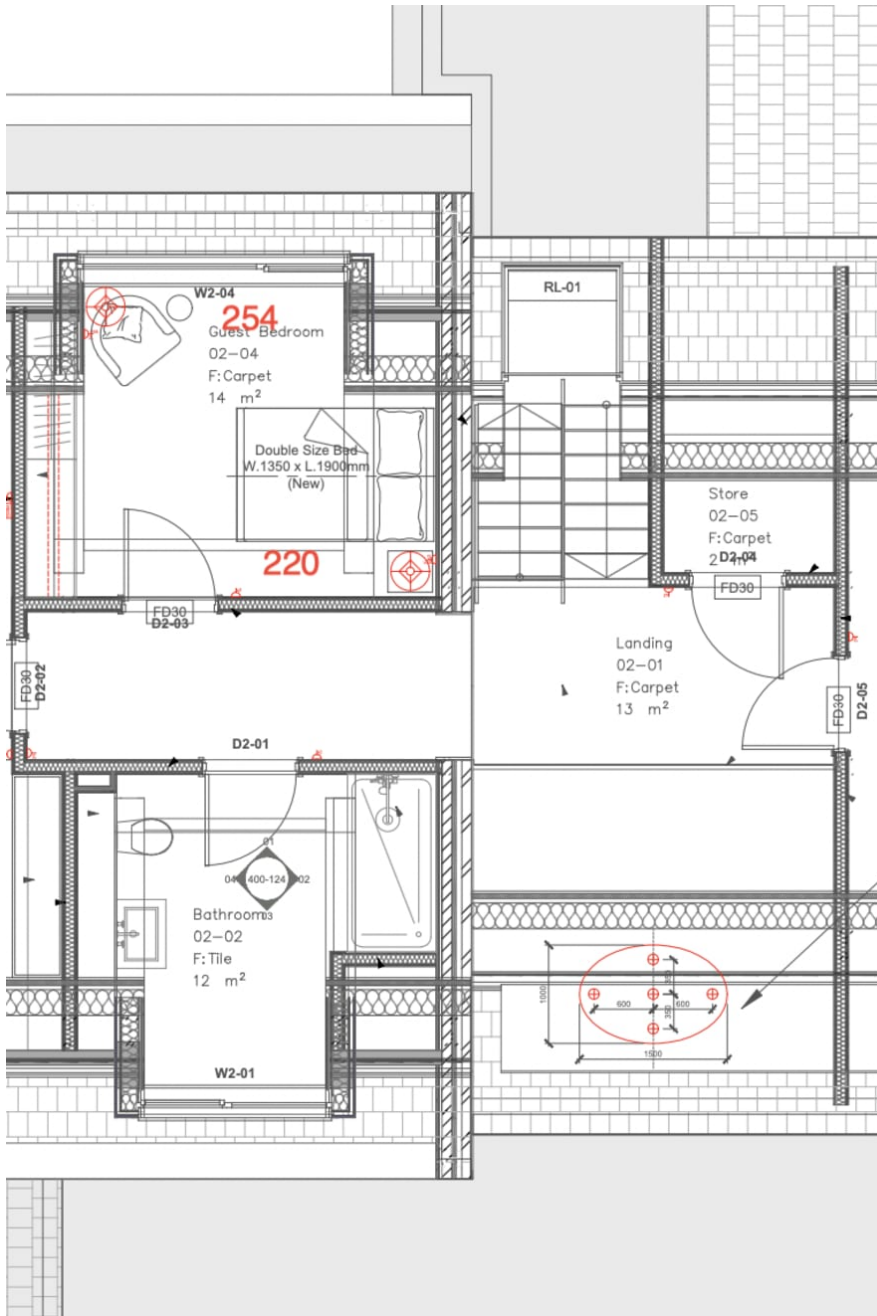

Apple House - Esher

As featured on Grand Designs! Beautiful 6000 sq ft contemporary house with great natural light and floor to ceiling windows Mezzanine balcony and outdoor balcony The house has 5 bedrooms, 2 games rooms and 5 bathrooms . Based in Esher there is ample parking.

CAROL HAYES
MANAGEMENT
CREATIVE ARTIST & STYLE MANAGEMENT

020 7482 1555

www.carolhayesmanagement.co.uk