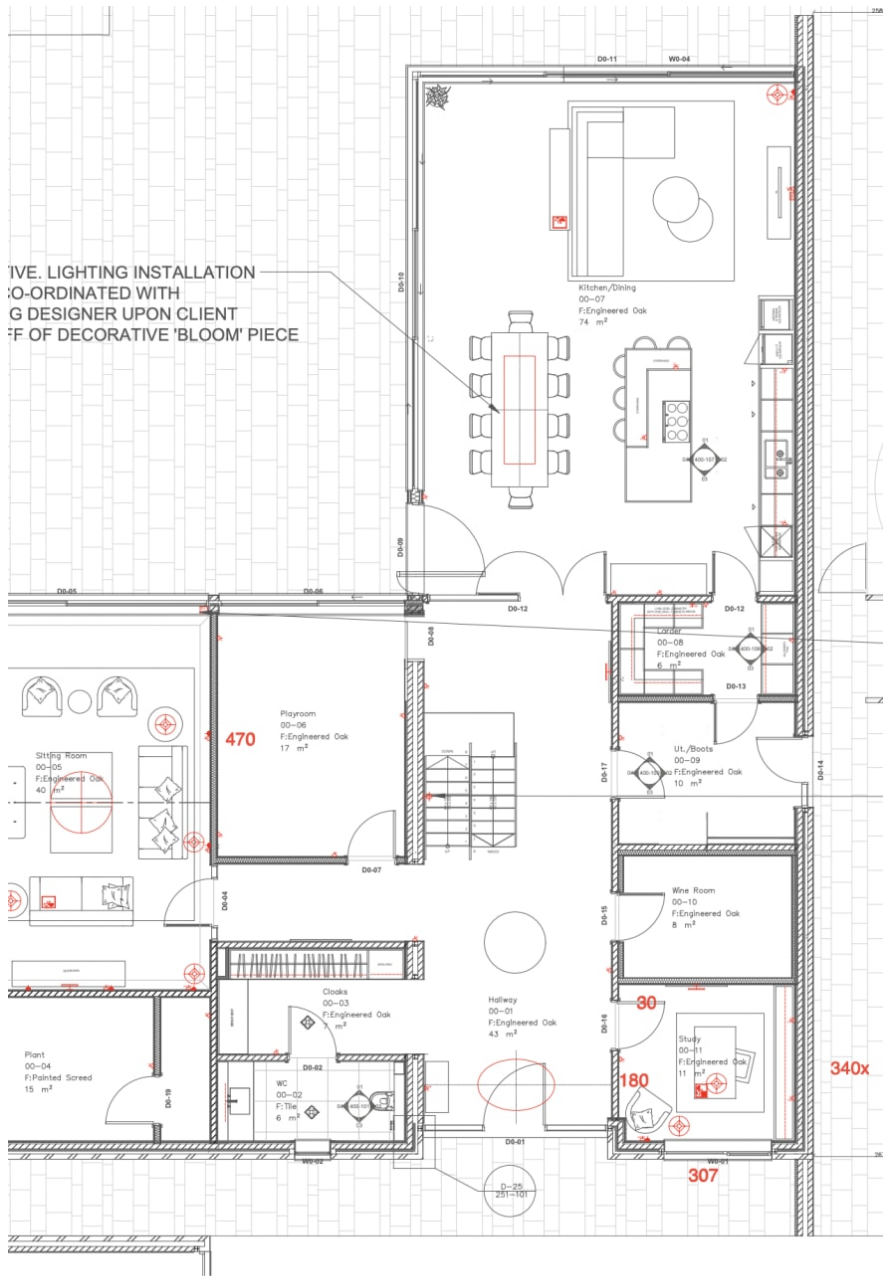

CAROLHAYES
MANAGEMENT
CREATIVE ARTIST & STYLE MANAGEMENT

020 7482 1555

www.carolhayesmanagement.co.uk

Apple House - Esher

As featured on Grand Designs! Beautiful 6000 sq ft contemporary house with great natural light and floor to ceiling windows. Mezzanine balcony and outdoor balcony. The house has 5 bedrooms, 2 games rooms and 5 bathrooms. Based in Esher there is ample parking.

CAROL HAYES
MANAGEMENT
CREATIVE ARTIST & STYLE MANAGEMENT

020 7482 1555

www.carolhayesmanagement.co.uk

Apple House - Esher

As featured on Grand Designs! Beautiful 6000 sq ft contemporary house with great natural light and floor to ceiling windows. Mezzanine balcony and outdoor balcony. The house has 5 bedrooms, 2 games rooms and 5 bathrooms. Based in Esher there is ample parking.

CAROL HAYES
MANAGEMENT
CREATIVE ARTIST & STYLE MANAGEMENT

020 7482 1555

www.carolhayesmanagement.co.uk

GF - SMALL POWER & DECORATIVE FIXED LIGHTING PLAN

Apple House - Esher

As featured on Grand Designs! Beautiful 6000 sq ft contemporary house with great natural light and floor to ceiling windows Mezzanine balcony and outdoor balcony The house has 5 bedrooms, 2 games rooms and 5 bathrooms . Based in Esher there is ample parking.