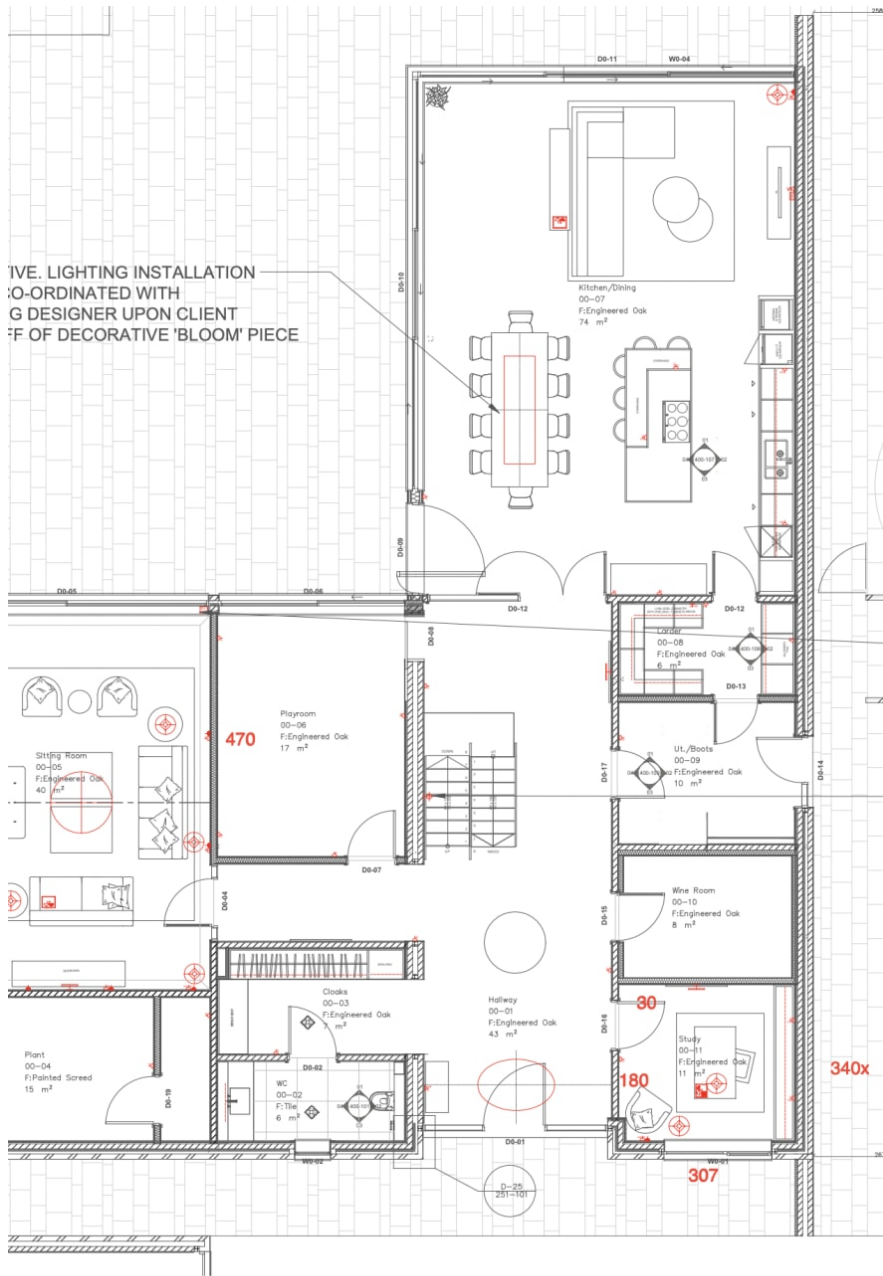

GF - SMALL POWER & DECORATIVE FIXED LIGHTING PLAN

Apple House - Esher

As featured on Grand Designs! Beautiful 6000 sq ft contemporary house with great natural light and floor to ceiling windows Mezzanine balcony and outdoor balcony The house has 5 bedrooms, 2 games rooms and 5 bathrooms . Based in Esher there is ample parking.

020 7482 1555

www.carolhayesmanagement.co.uk