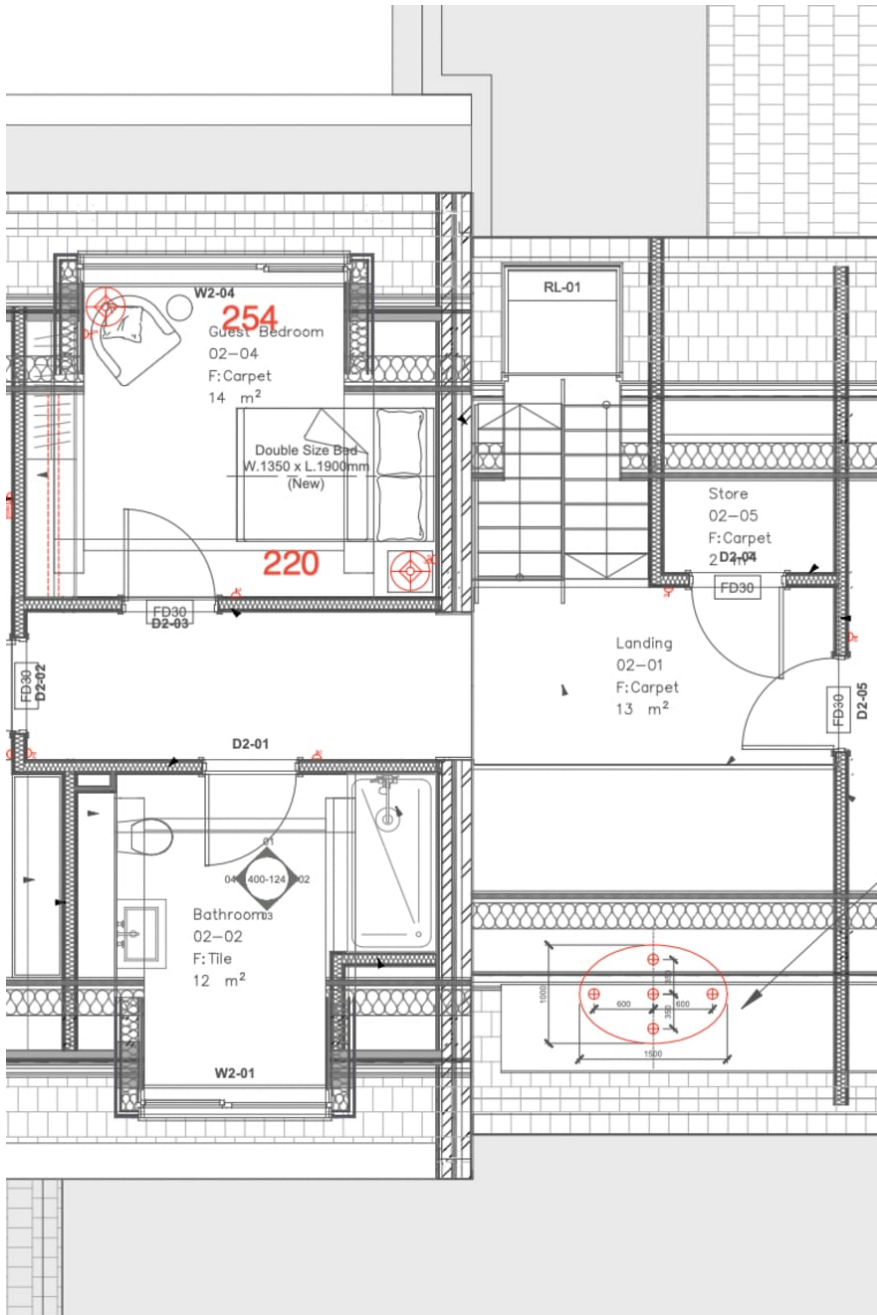

CAROL HAYES
MANAGEMENT
CREATIVE ARTIST & STYLE MANAGEMENT

020 7482 1555

www.carolhayesmanagement.co.uk

GF - SMALL POWER & DECORATIVE FIXED LIGHTING PLAN

Apple House - Esher

As featured on Grand Designs! Beautiful 6000 sq ft contemporary house with great natural light and floor to ceiling windows Mezzanine balcony and outdoor balcony The house has 5 bedrooms, 2 games rooms and 5 bathrooms . Based in Esher there is ample parking.

CAROL HAYES
MANAGEMENT
 CREATIVE ARTIST & STYLE MANAGEMENT

020 7482 1555

www.carolhayesmanagement.co.uk

Apple House - Esher

As featured on Grand Designs! Beautiful 6000 sq ft contemporary house with great natural light and floor to ceiling windows. Mezzanine balcony and outdoor balcony. The house has 5 bedrooms, 2 games rooms and 5 bathrooms. Based in Esher there is ample parking.