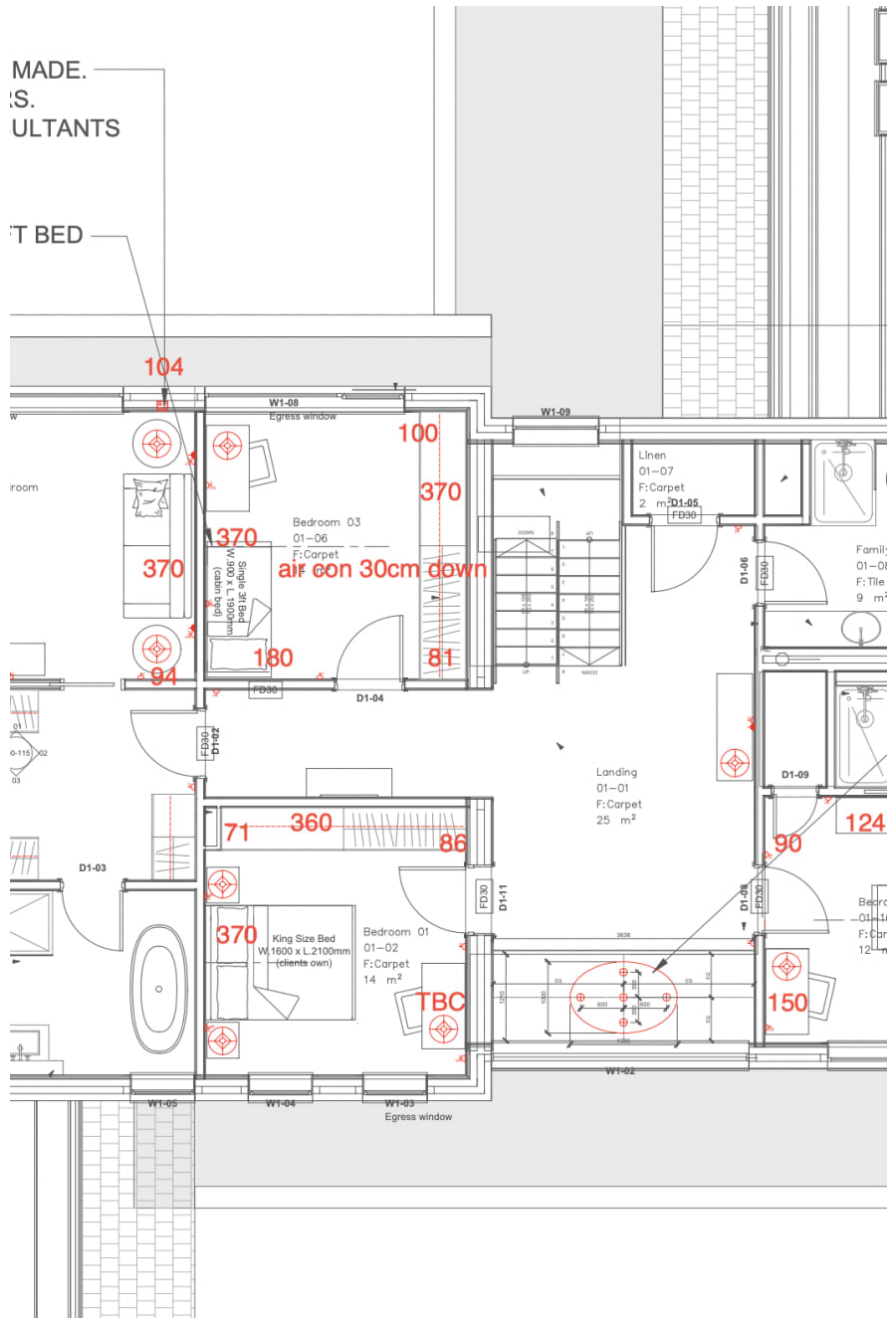

CAROL HAYES
MANAGEMENT
CREATIVE ARTIST & STYLE MANAGEMENT

020 7482 1555

www.carolhayesmanagement.co.uk

GF - SMALL POWER & DECORATIVE FIXED LIGHTING PLAN

Apple House - Esher

As featured on Grand Designs! Beautiful 6000 sq ft contemporary house with great natural light and floor to ceiling windows. Mezzanine balcony and outdoor balcony. The house has 5 bedrooms, 2 games rooms and 5 bathrooms. Based in Esher there is ample parking.

CAROL HAYES
MANAGEMENT
 CREATIVE ARTIST & STYLE MANAGEMENT

020 7482 1555

www.carolhayesmanagement.co.uk

Apple House - Esher

As featured on Grand Designs! Beautiful 6000 sq ft contemporary house with great natural light and floor to ceiling windows. Mezzanine balcony and outdoor balcony. The house has 5 bedrooms, 2 games rooms and 5 bathrooms. Based in Esher there is ample parking.