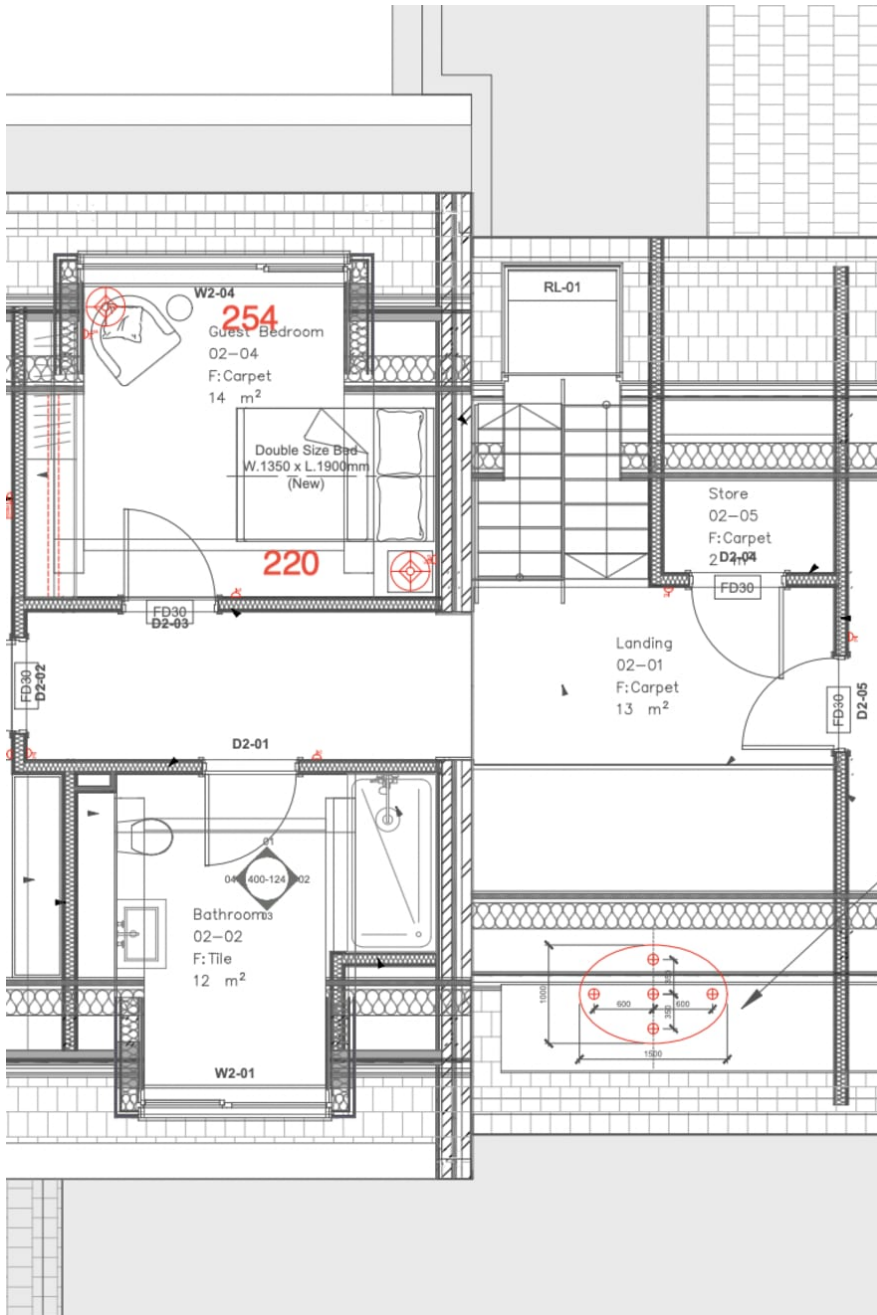

CAROL HAYES
MANAGEMENT
CREATIVE ARTIST & STYLE MANAGEMENT

020 7482 1555

www.carolhayesmanagement.co.uk

GF - SMALL POWER & DECORATIVE FIXED LIGHTING PLAN

Apple House - Esher

As featured on Grand Designs! Beautiful 6000 sq ft contemporary house with great natural light and floor to ceiling windows. Mezzanine balcony and outdoor balcony. The house has 5 bedrooms, 2 games rooms and 5 bathrooms. Based in Esher there is ample parking.

CAROL HAYES
MANAGEMENT
 CREATIVE ARTIST & STYLE MANAGEMENT

020 7482 1555

www.carolhayesmanagement.co.uk

Apple House - Esher

As featured on Grand Designs! Beautiful 6000 sq ft contemporary house with great natural light and floor to ceiling windows. Mezzanine balcony and outdoor balcony. The house has 5 bedrooms, 2 games rooms and 5 bathrooms. Based in Esher there is ample parking.