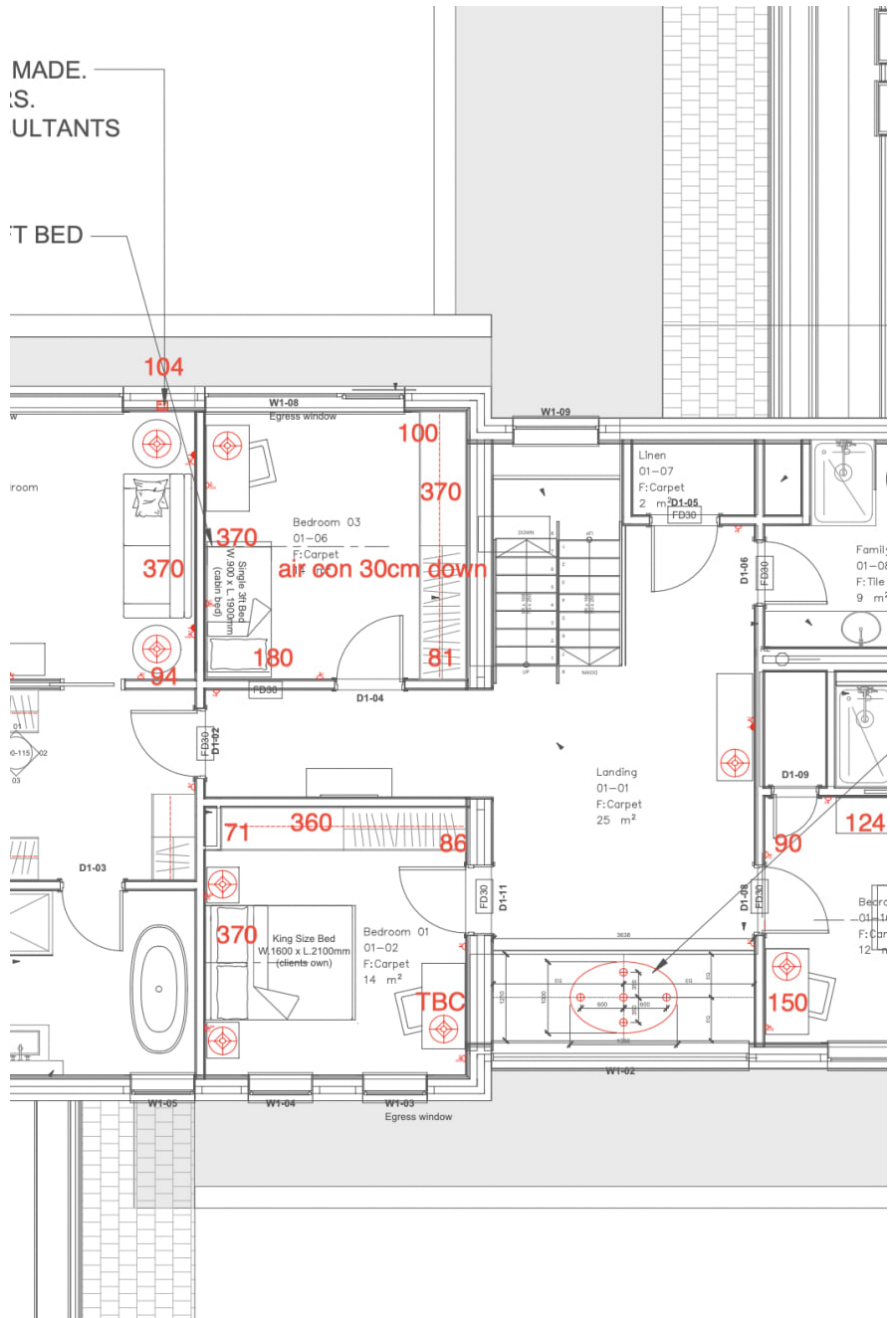

CAROL HAYES
MANAGEMENT
CREATIVE ARTIST & STYLE MANAGEMENT

020 7482 1555

www.carolhayesmanagement.co.uk

GF - SMALL POWER & DECORATIVE FIXED LIGHTING PLAN

Apple House - Esher

As featured on Grand Designs! Beautiful 6000 sq ft contemporary house with great natural light and floor to ceiling windows Mezzanine balcony and outdoor balcony The house has 5 bedrooms, 2 games rooms and 5 bathrooms . Based in Esher there is ample parking.

CAROL HAYES
MANAGEMENT
 CREATIVE ARTIST & STYLE MANAGEMENT

020 7482 1555

www.carolhayesmanagement.co.uk

Apple House - Esher

As featured on Grand Designs! Beautiful 6000 sq ft contemporary house with great natural light and floor to ceiling windows. Mezzanine balcony and outdoor balcony. The house has 5 bedrooms, 2 games rooms and 5 bathrooms. Based in Esher there is ample parking.