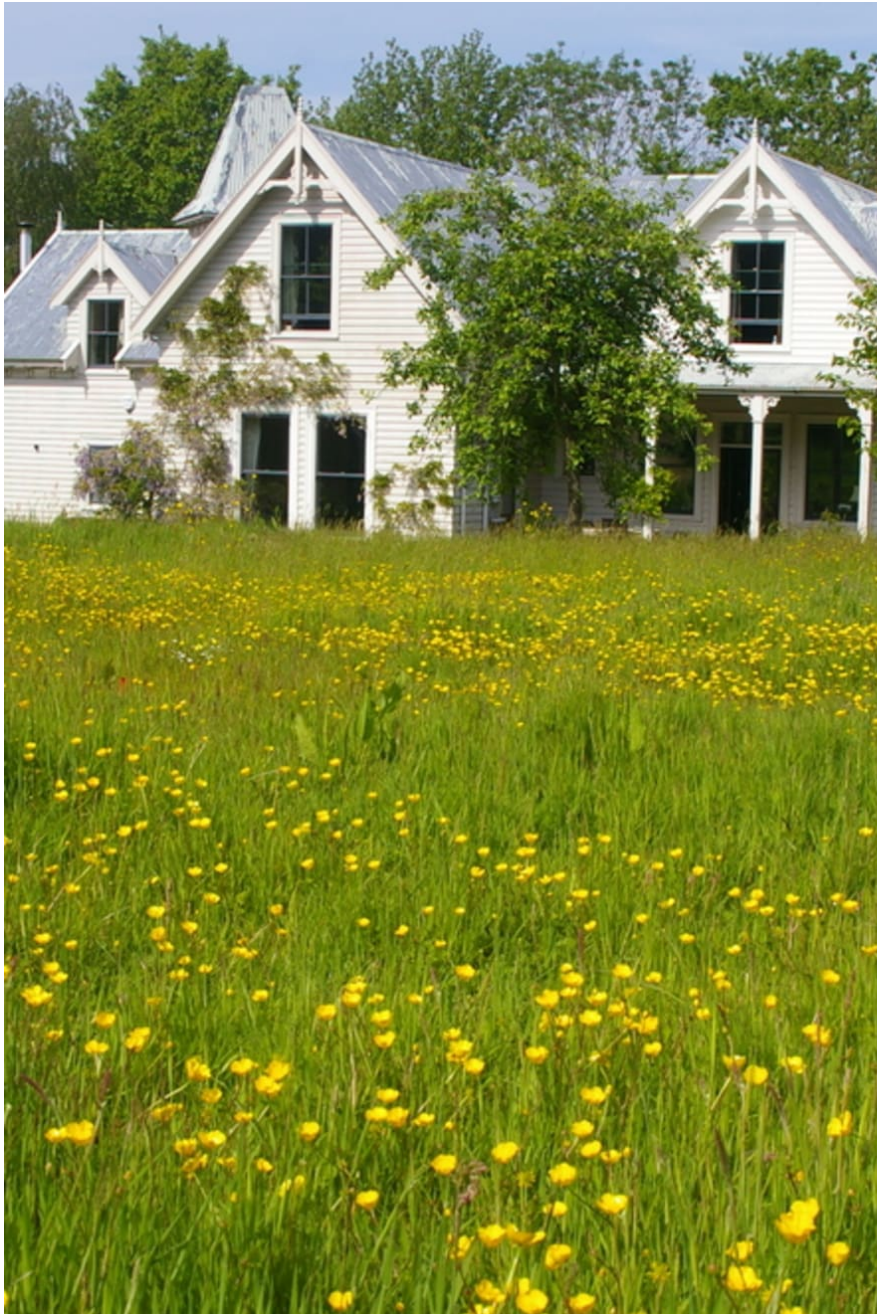

An American Homestead in England - Kent ME13

Home Farm is an American colonial style weather boarded house set in 5 acres of meadows surrounded by woodland. It has large spacious rooms throughout all in a shabby chic design with high ceilings, chateau doors, and reclaimed wooded floors. Upstairs are large bedrooms set in the eaves with beautiful views, and a balcony and a turret. The house is filled with reclaimed Victorian fittings throughout with roll top baths, cast iron radiators and Bakelite switches. The house has two large verandas on either side, a derelict Victorian greenhouse and a corrugated roof. The outdoor space includes a large buttercup meadow or prairie, areas of

**CAROL HAYES
MANAGEMENT**

020 7482 1555

www.carolhayesmanagement.co.uk