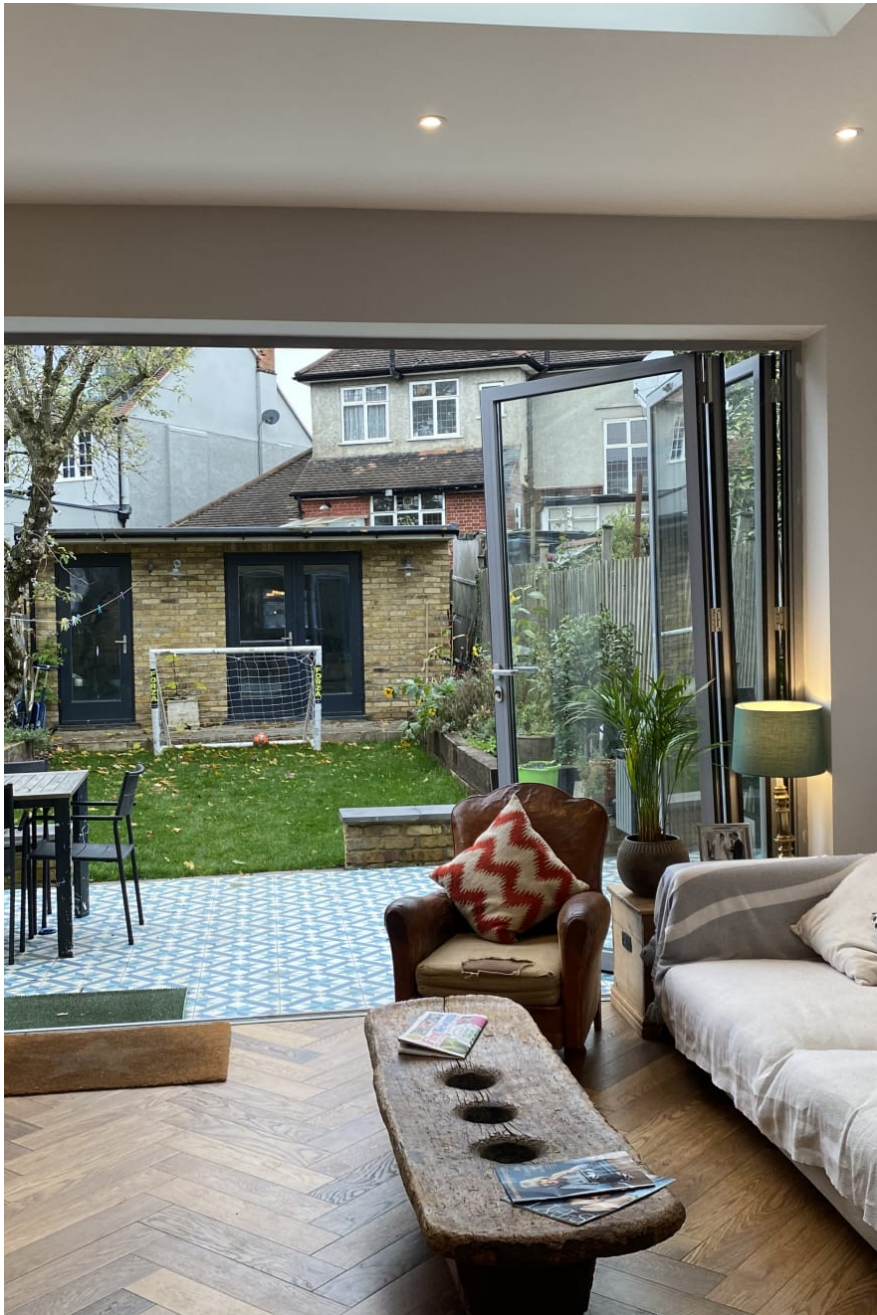

## All Souls House NW10

Charming four bedroomed family home in Kensal Rise NW10.

**CAROLHAYES**  
**MANAGEMENT**  
CREATIVE ARTIST & STYLE MANAGEMENT

020 7482 1555

[www.carolhayesmanagement.co.uk](http://www.carolhayesmanagement.co.uk)