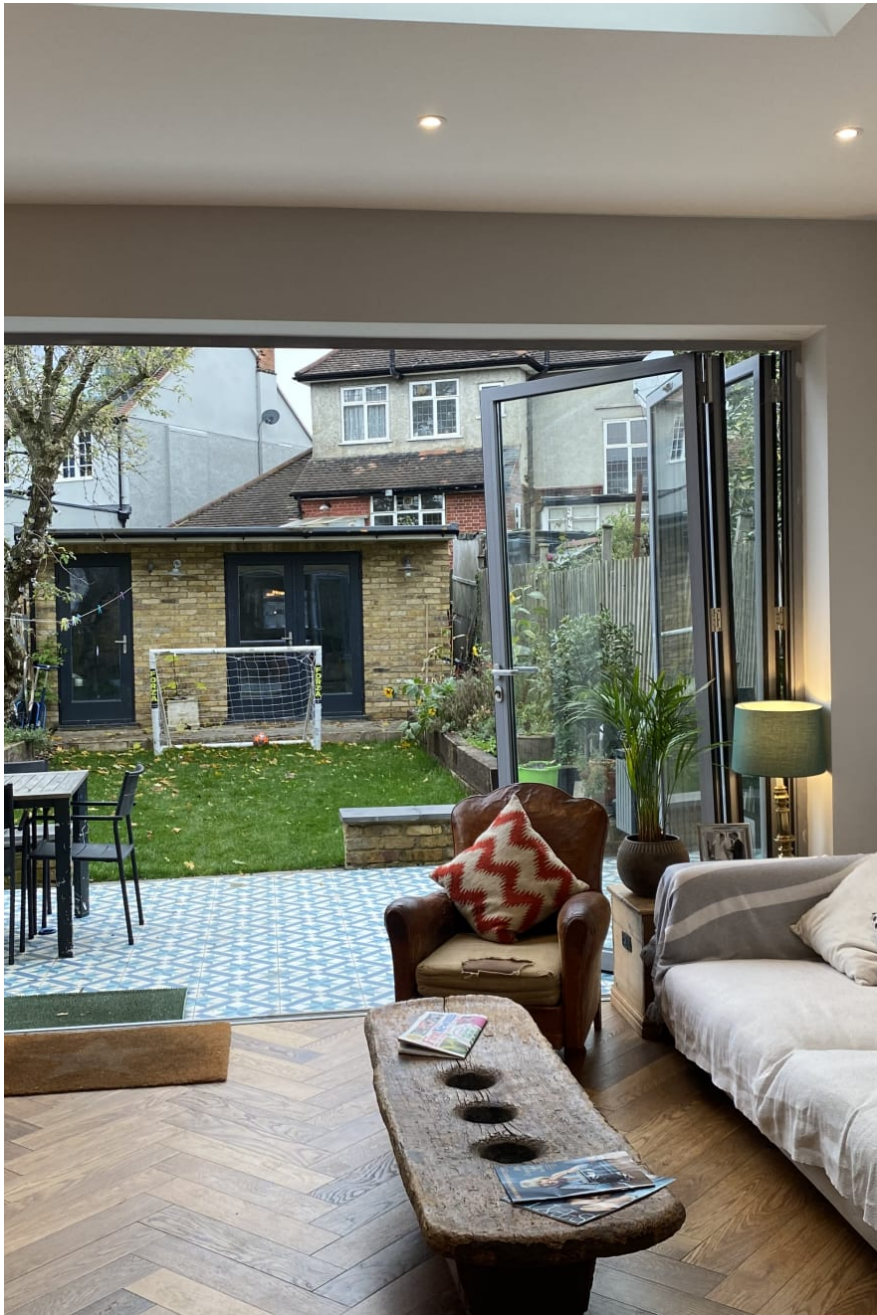

All Souls House NW10

Charming four bedroomed family home in Kensal Rise NW10.

CAROLHAYES
MANAGEMENT
CREATIVE ARTIST & STYLE MANAGEMENT

020 7482 1555

www.carolhayesmanagement.co.uk