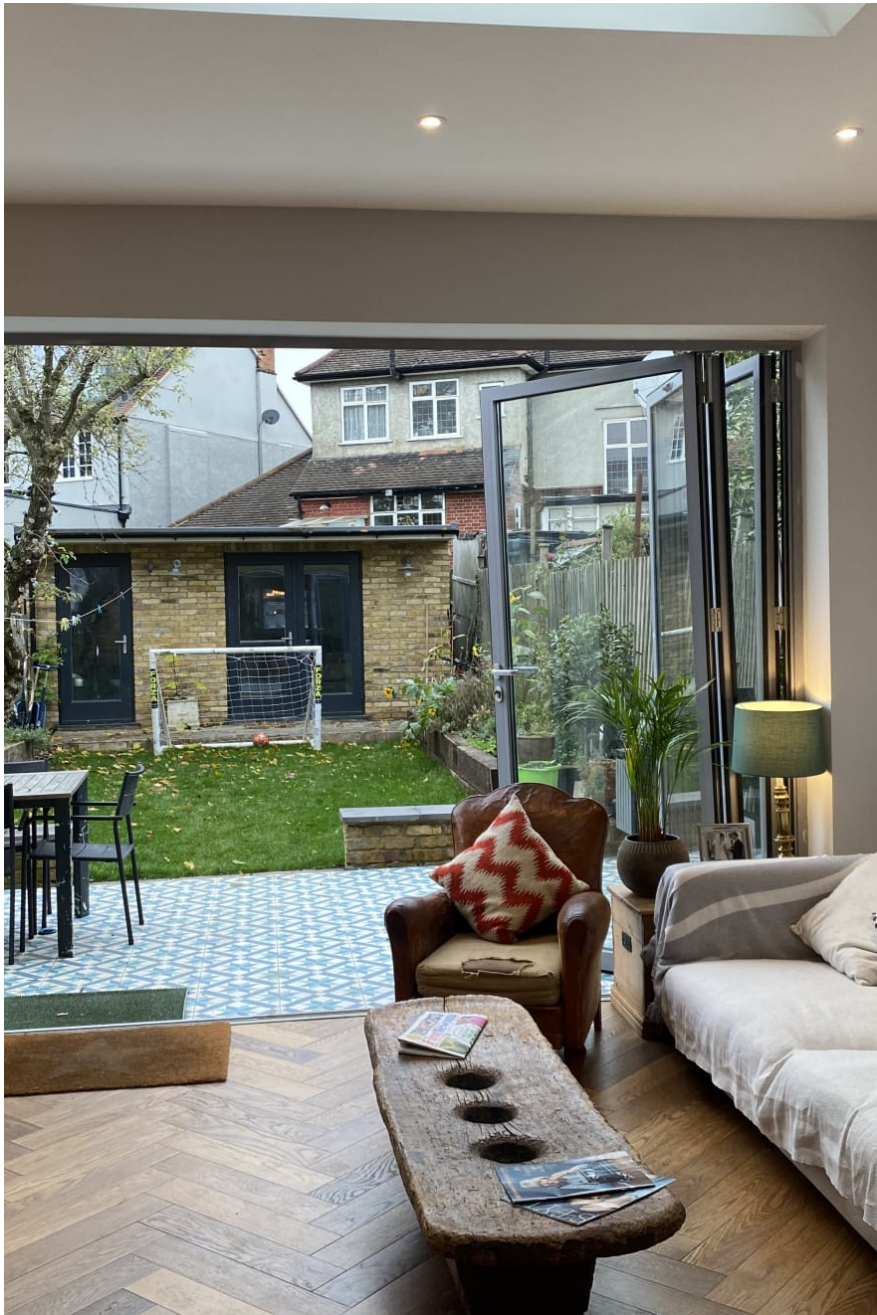

020 7482 1555

www.carolhayesmanagement.co.uk

All Souls House NW10

Charming four bedroomed family home in Kensal Rise NW10.

CAROLHAYES
MANAGEMENT
CREATIVE ARTIST & STYLE MANAGEMENT

020 7482 1555

www.carolhayesmanagement.co.uk