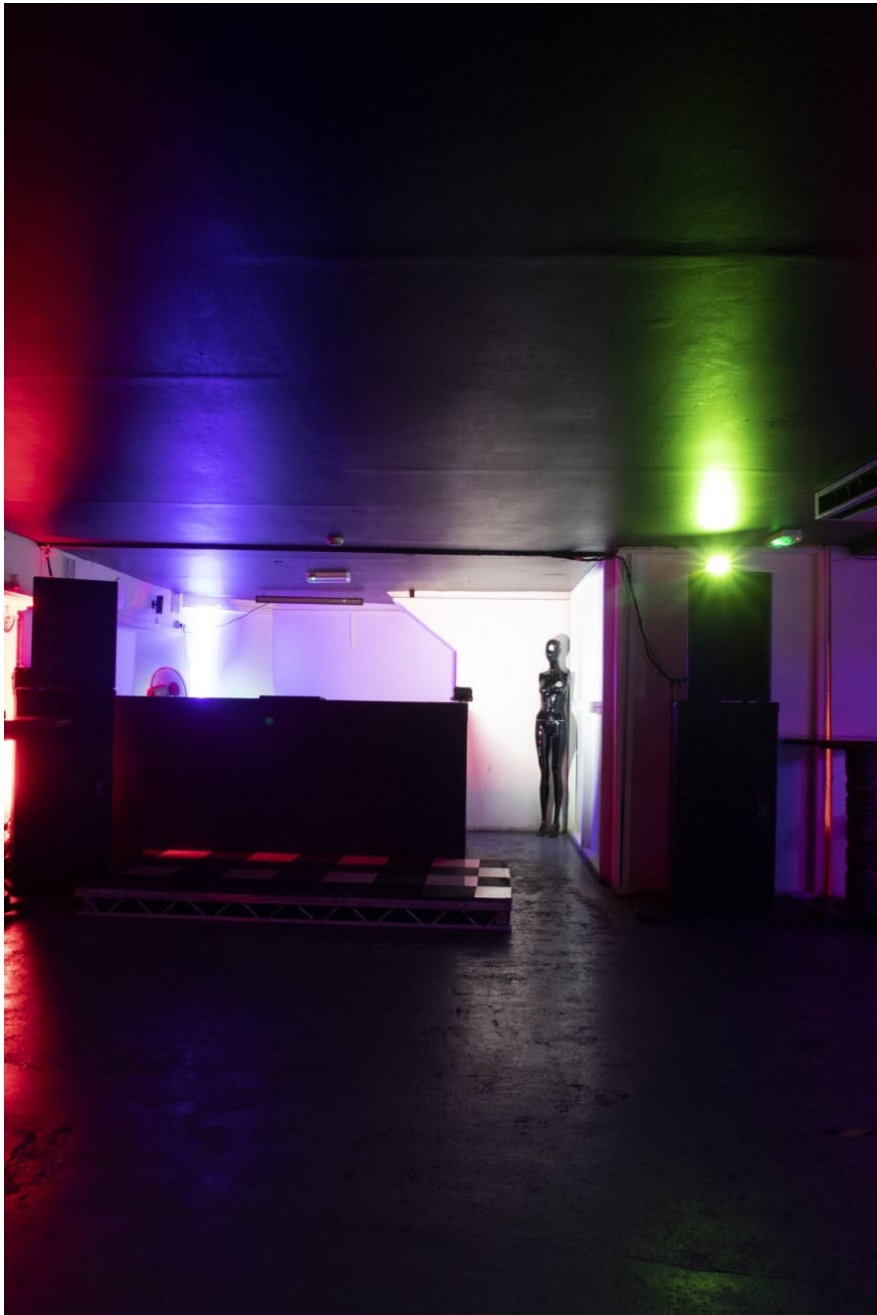

A BAR Stoke Newington

Basement bar based in Stoke Newington The venue is ideal for corporate and private events, filming, music videos, exhibitions and photoshoots

CAROLHAYES
MANAGEMENT
CREATIVE ARTIST & STYLE MANAGEMENT

020 7482 1555

www.carolhayesmanagement.co.uk