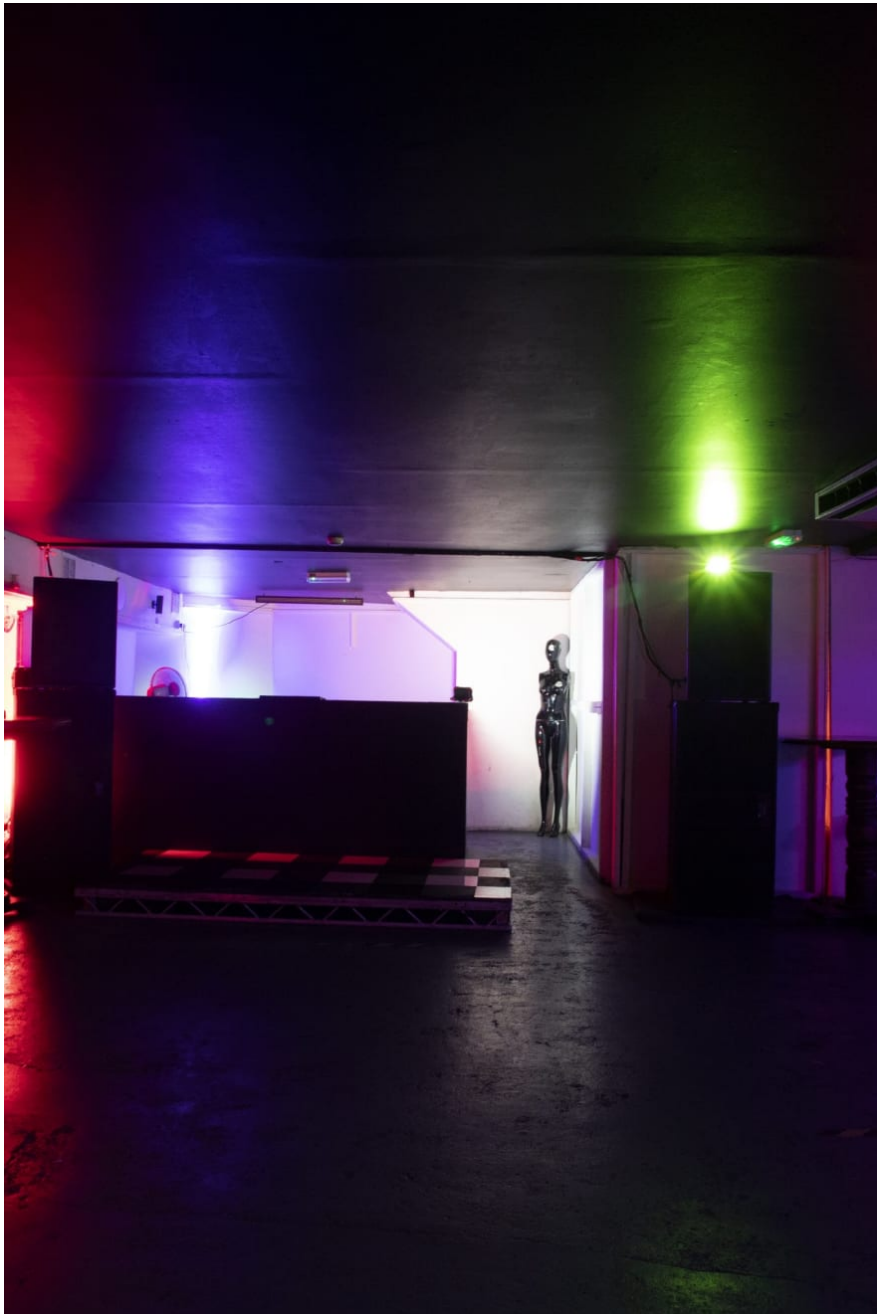

## A BAR Stoke Newington

Basement bar based in Stoke Newington The venue is ideal for corporate and private events, filming, music videos, exhibitions and photoshoots

**CAROLHAYES**  
**MANAGEMENT**  
CREATIVE ARTIST & STYLE MANAGEMENT