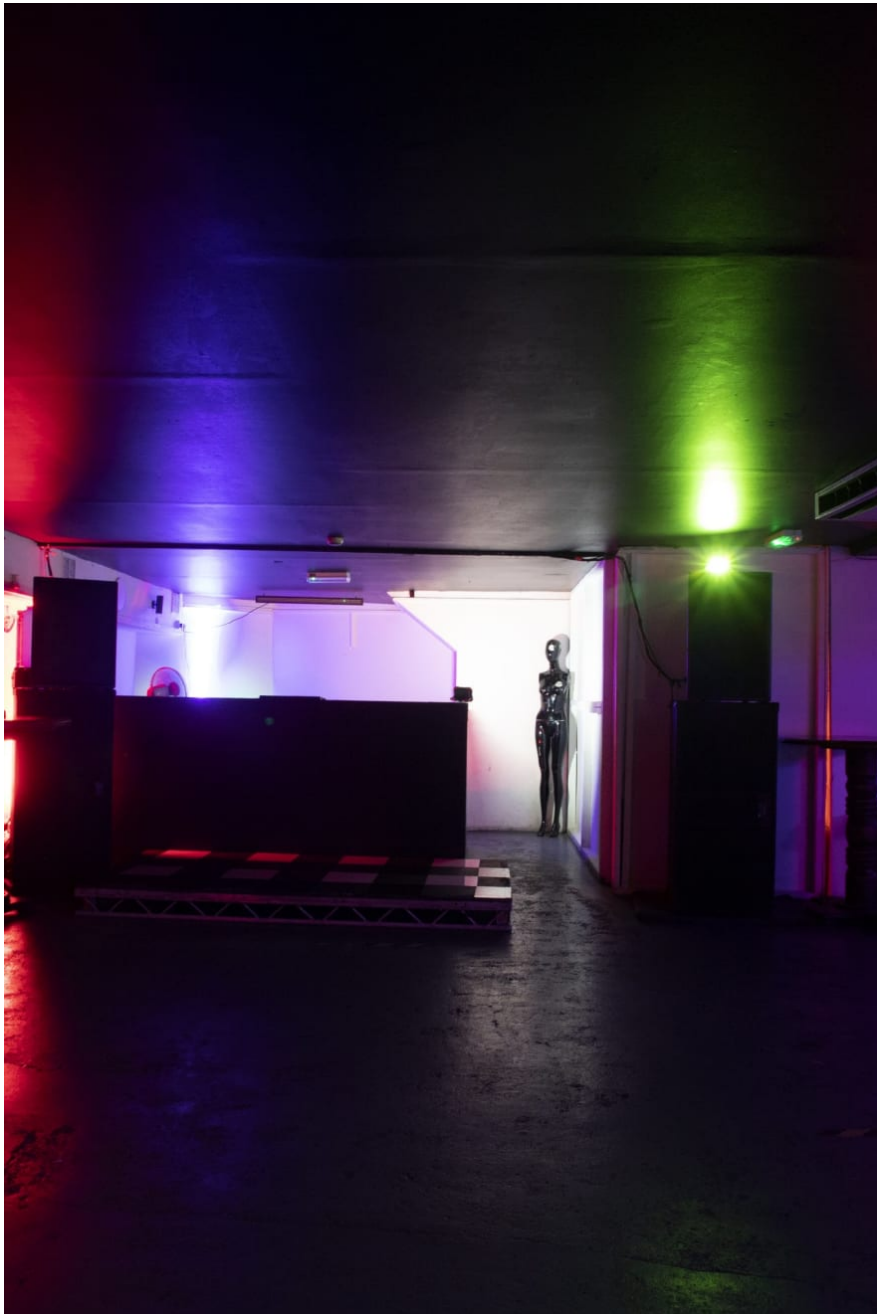

A BAR Stoke Newington

Basement bar based in Stoke Newington The venue is ideal for corporate and private events, filming, music videos, exhibitions and photoshoots

CAROLHAYES
MANAGEMENT
CREATIVE ARTIST & STYLE MANAGEMENT

020 7482 1555

www.carolhayesmanagement.co.uk