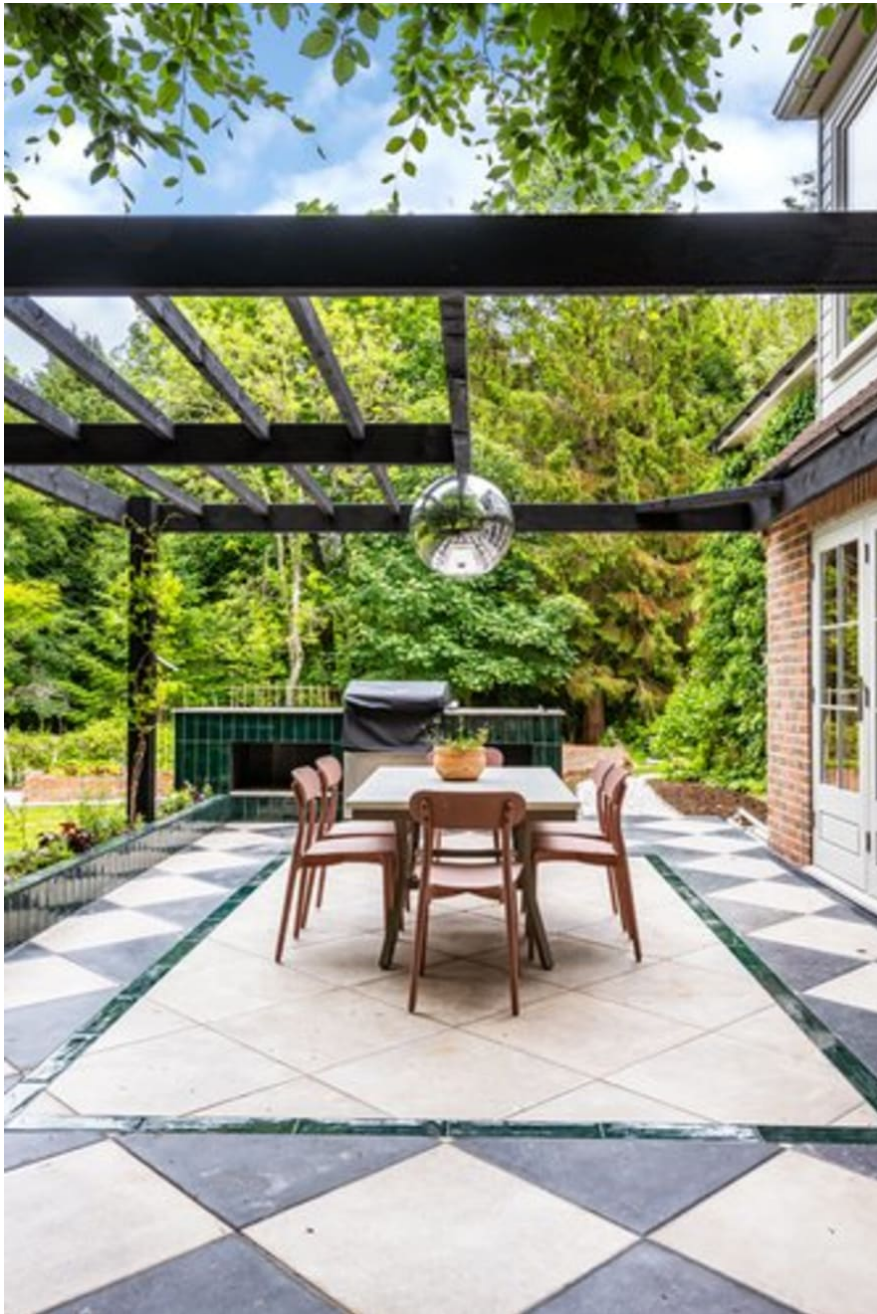

Rowan House - Folkstone

A lovely family home based in Folkstone. The kitchen, dining room, master bedroom and kids' bathroom have all been beautifully designed by Herringbone Kitchens. There is an incredible attention to detail to the stunning The Rosso Lavento marble table in the dining room, and the bespoke paint colours created specifically for this property.

CAROL HAYES
MANAGEMENT
CREATIVE ARTIST & STYLE MANAGEMENT

020 7482 1555

www.carolhayesmanagement.co.uk