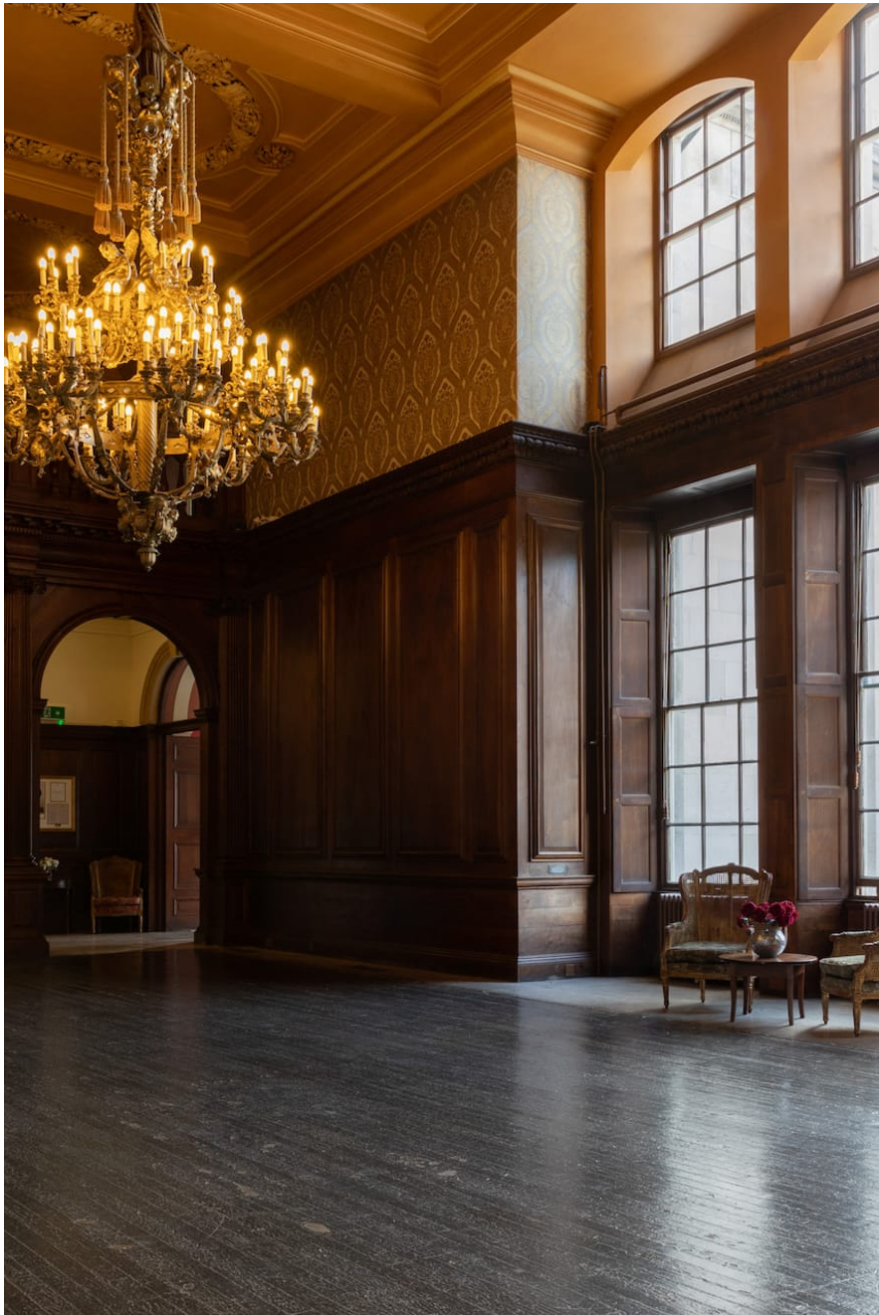

Palladian Palace - CR0

A grand Grade II* Palladian-style mansion situated on 163 acres of prime Surrey countryside. It's only 12 miles from Central London and offers superior transport connectivity: within the M25, 20 miles from Gatwick Airport, and 26 miles from Heathrow Airport. The location's features include: Five Distinct Floors: Stone country club basement. Three elegant stately rooms boasting high ceilings, a grand chandelier, and a luxurious marble fireplace. A spacious corridor with 16 rooms suitable for set builds. An attic space. Each floor provides multiple rooms that can serve various purposes, such as hair and makeup, costume changes, prop storage,

CAROLHAYES
MANAGEMENT
THE ARTS & STAGE MANAGEMENT

020 7482 1555

www.carolhayesmanagement.co.uk