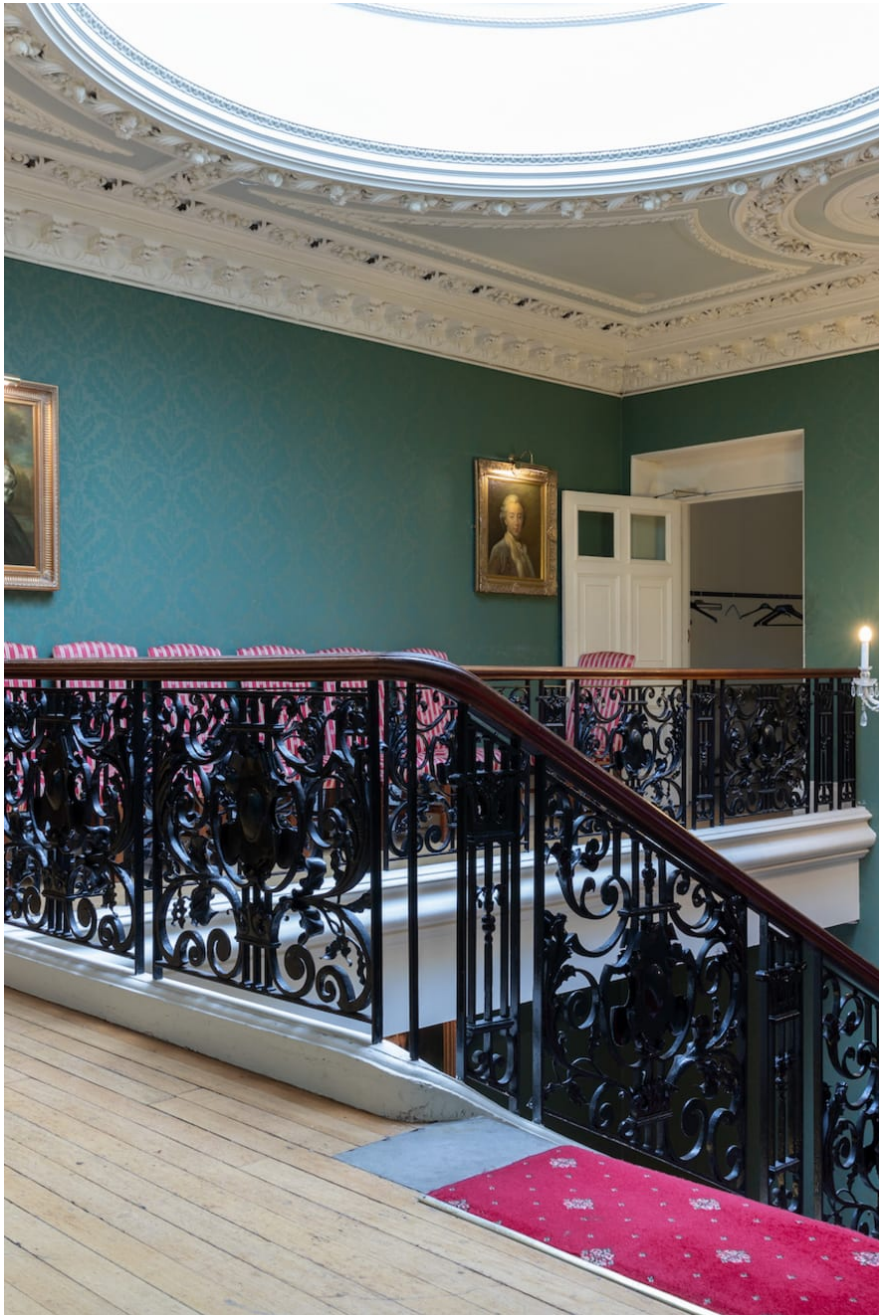

Palladian Palace - CR0

A grand Grade II* Palladian-style mansion situated on 163 acres of prime Surrey countryside. It's only 12 miles from Central London and offers superior transport connectivity: within the M25, 20 miles from Gatwick Airport, and 26 miles from Heathrow Airport. The location's features include: Five Distinct Floors: Stone country club basement. Three elegant stately rooms boasting high ceilings, a grand chandelier, and a luxurious marble fireplace. A spacious corridor with 16 rooms suitable for set builds. An attic space. Each floor provides multiple rooms that can serve various purposes, such as hair and makeup, costume changes, prop storage,

CAROLHAYES
MANAGEMENT
PROPERTY MANAGEMENT

020 7482 1555

www.carolhayesmanagement.co.uk