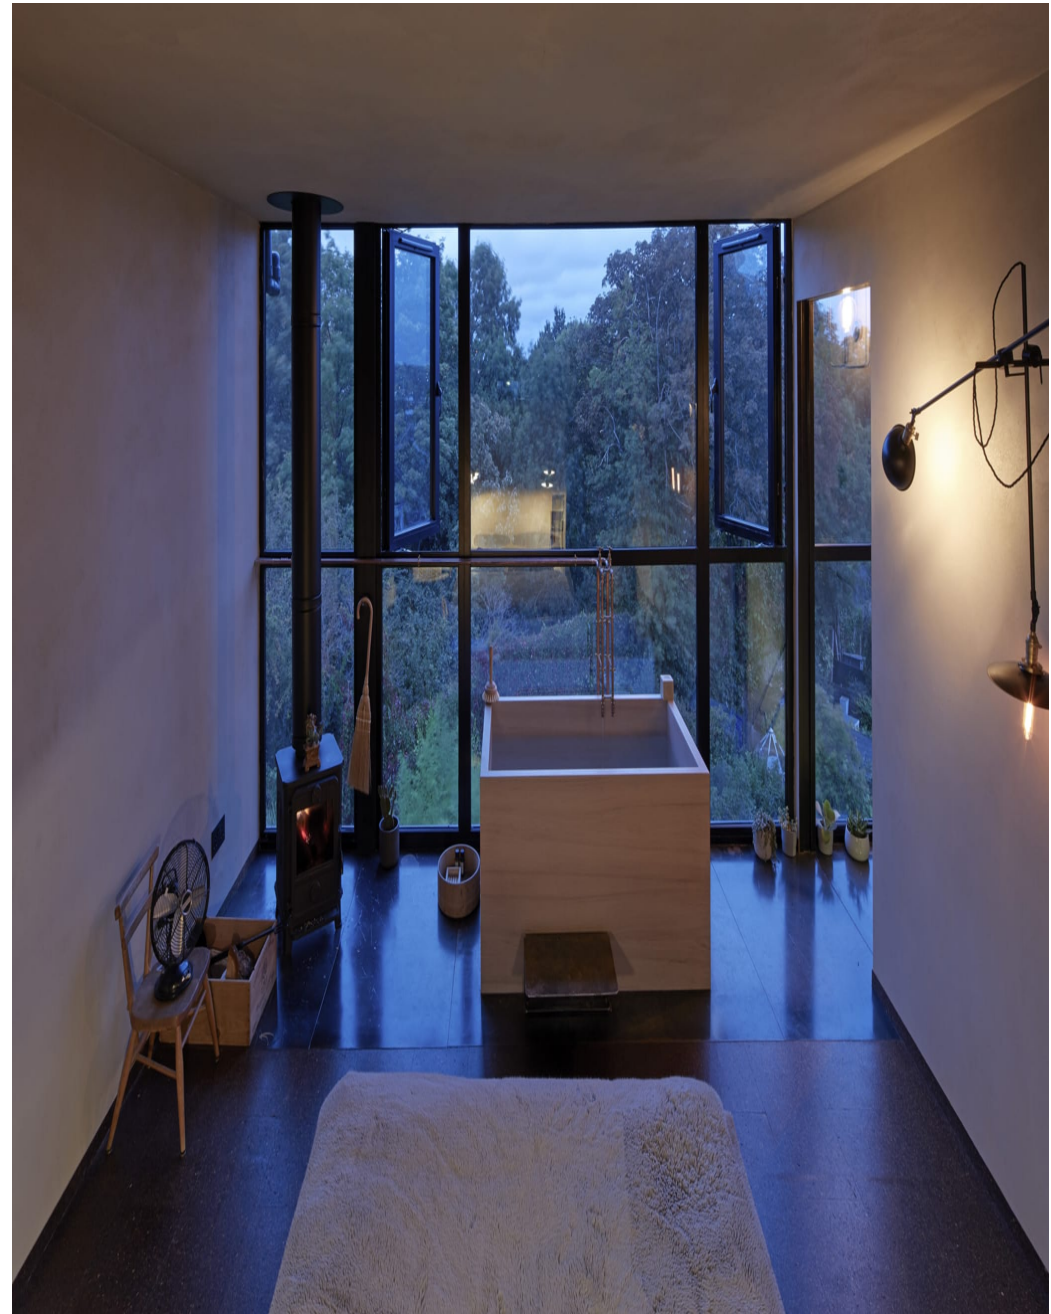

Leaf House SE5

This four story Victorian house has the most unique roof extension which features an open plan master bedroom with a stand alone wooden bath. This has superb views across London and the local greenery. The house has 5 bedrooms and incorporates many Japanese elements giving the property a wonderful peaceful feel throughout.

CAROL HAYES
MANAGEMENT
CREATIVE ARTIST & STYLE MANAGEMENT

020 7482 1555

www.carolhayesmanagement.co.uk