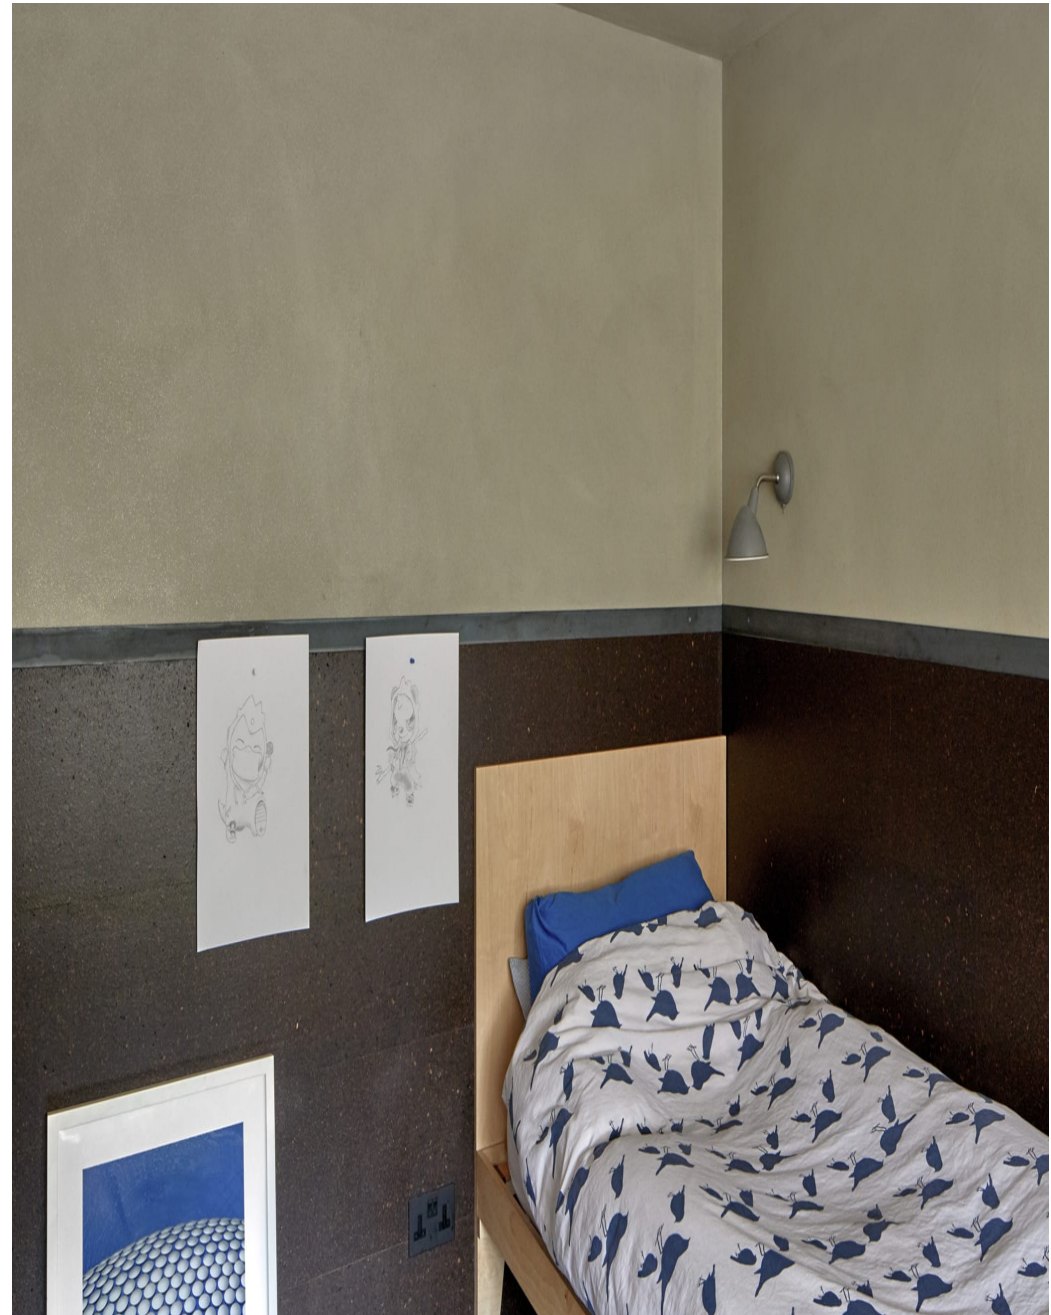

Leaf House SE5

This four story Victorian house has the most unique roof extension which features an open plan master bedroom with a stand alone wooden bath. This has superb views across London and the local greenery. The house has 5 bedrooms and incorporates many Japanese elements giving the property a wonderful peaceful feel throughout.

CAROL HAYES
MANAGEMENT
CREATIVE ARTIST & STYLE MANAGEMENT

020 7482 1555

www.carolhayesmanagement.co.uk