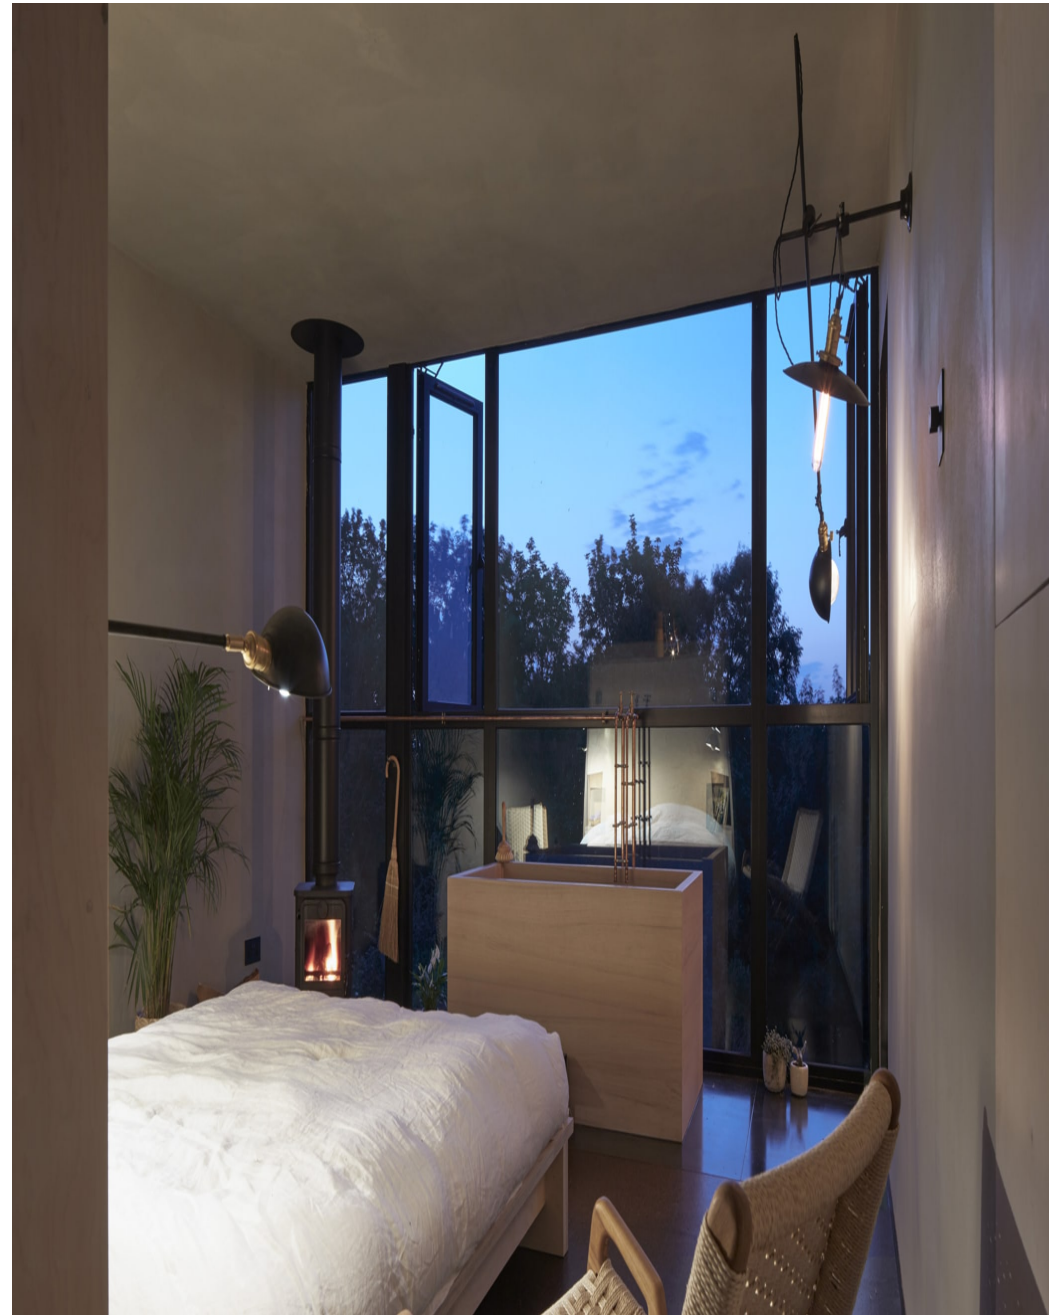

Leaf House SE5

This four story Victorian house has the most unique roof extension which features an open plan master bedroom with a stand alone wooden bath. This has superb views across London and the local greenery. The house has 5 bedrooms and incorporates many Japanese elements giving the property a wonderful peaceful feel throughout.

CAROL HAYES
MANAGEMENT
CREATIVE ARTIST & STYLE MANAGEMENT

020 7482 1555

www.carolhayesmanagement.co.uk