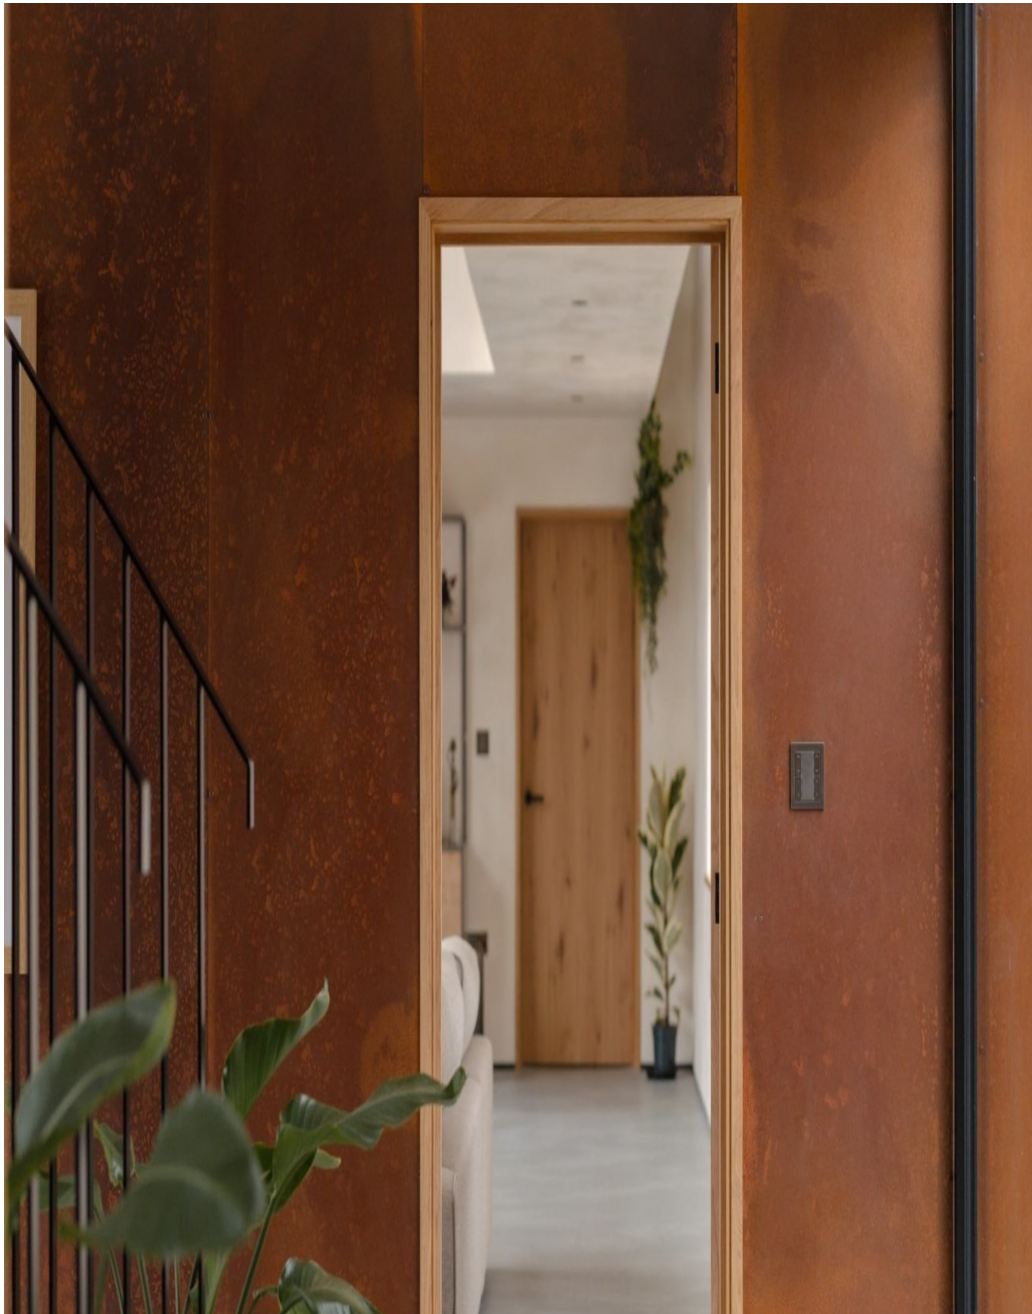

CAROL HAYES
MANAGEMENT

020 7482 1555

www.carolhayesmanagement.co.uk

Grand Designs - Lincolnshire

Famous for their appearance in Grand Designs this incredible house is found nestled in the heart of the Lincolnshire countryside. Lovingly designed to the highest specification. The one of the largest panes of glass found in a domestic building at 14 square meters. The interior has a large kitchen / diner area and with the expanse of glass and open space has an uninterrupted view of the countryside. Upstairs there is a walkway connecting the two sleeping areas. Unique and fabulous this property is a must have for a stunning shoot.