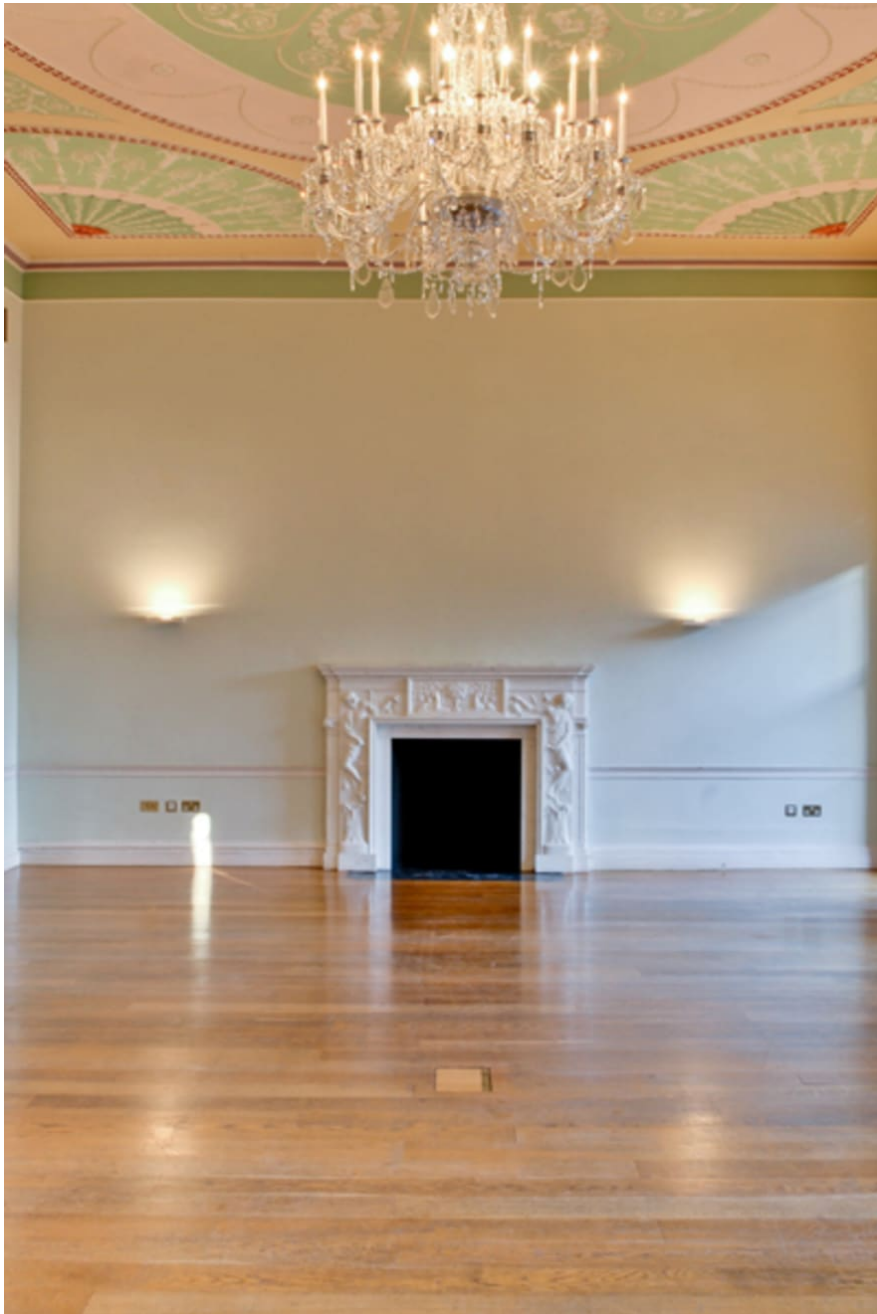

Central London, Georgian Townhouse W1

If you are looking for a Central London location for a fashion shoot, filming, interviews or an event, this Georgian townhouse in W1 with its elegant features, is the perfect setting. The house contains flexible rooms, with different backdrops to work with. With its own Gallery with a blank canvas to work with, this can be used for presentations or photographic shoots. There is also an additional Studio space, which is perfect for as an 'extra space for exhibitions. The Asia House Library, includes a huge selection of books on Asia and creates a relaxed setting for interviews and documentary filming. Period glamour is also provided in the 'Fine Rooms'

CAROL HAYES
MANAGEMENT

020 7482 1555

www.carolhayesmanagement.co.uk