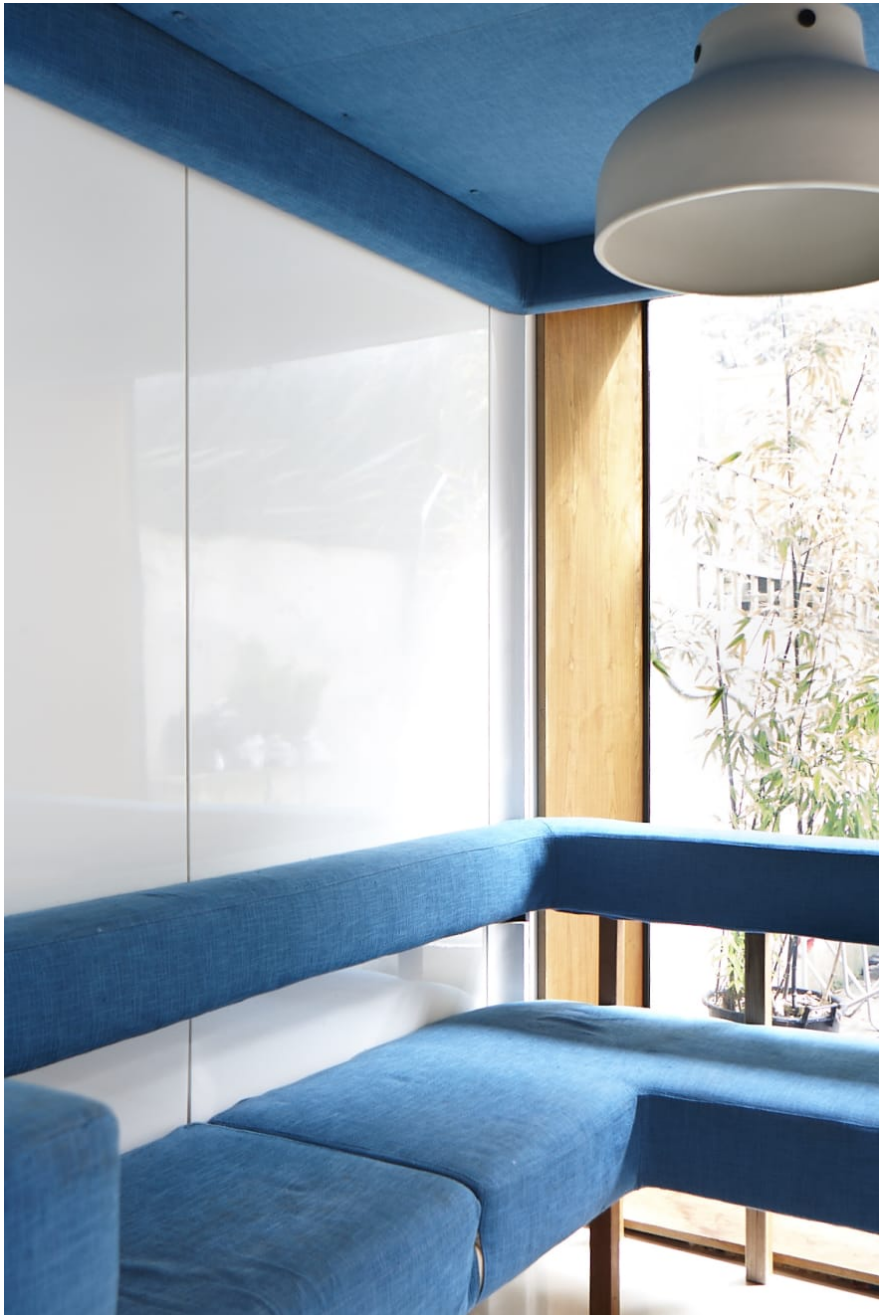

Mid Century Modern/LA Vibe E3

Looking to fit the 1970s or mid-century modern trend? Look no further. These home owners have spared no expense to nail the look. Features include a wood panelled wall with open fireplace, shag pile rugs, mid-century furnishings including booth seats and bespoke wall unit with inbuilt record player, brown velour racing car bed, Evil Knieval imagery, a Formula One parlour game, surfboard, staircase, shag pile rugs, red wall-to-wall tiled bathroom and mid-century lighting. The kitchen features a gas hob island, great for a culinary shoot and outdoor area with decking, garden and cement walls. Perfect for look books, editorial and ideal for

**CAROLHAYES
MANAGEMENT**

020 7482 1555

www.carolhayesmanagement.co.uk