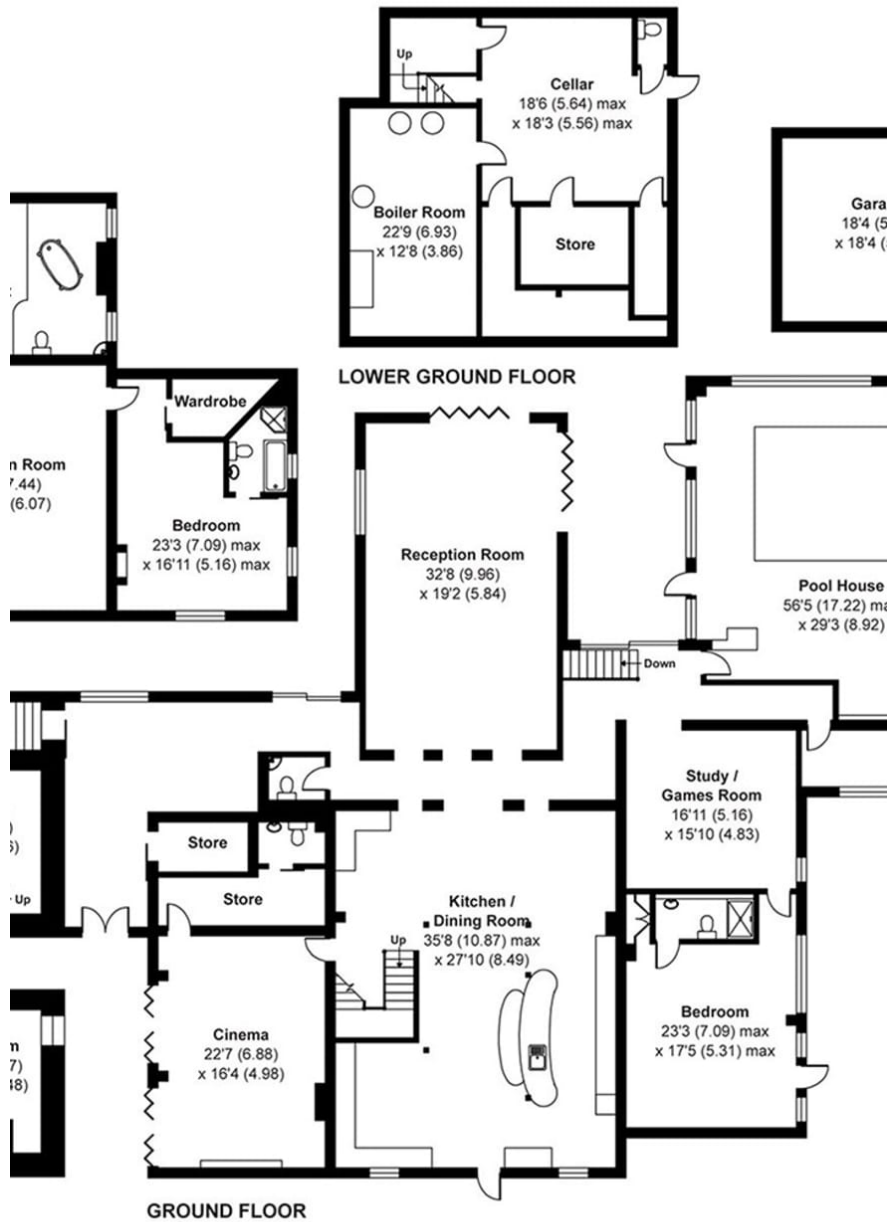

18th Century House, Sidcup

This beautiful 6 bedroomed 18th Century house is located in Sidcup. Set alongside Foston Gray meadows, this unique, spacious house has walled gardens and lots of interior original features. It has recently been lovingly renovated to the highest standard to make it a highly luxurious mansion. Other features include: 2 Acre Grounds, 10 Bathrooms, Heated Indoor Swimming Pool, Cinema Room, Games Room with Pool Table, Large reception, Moat with water feature. It is also very shoot friendly with use of Office room, lighting, clothing rail, steamer and ironing boards, printing facility and easy access for vehicles.

CAROL HAYES
MANAGEMENT

020 7482 1555

www.carolhayesmanagement.co.uk