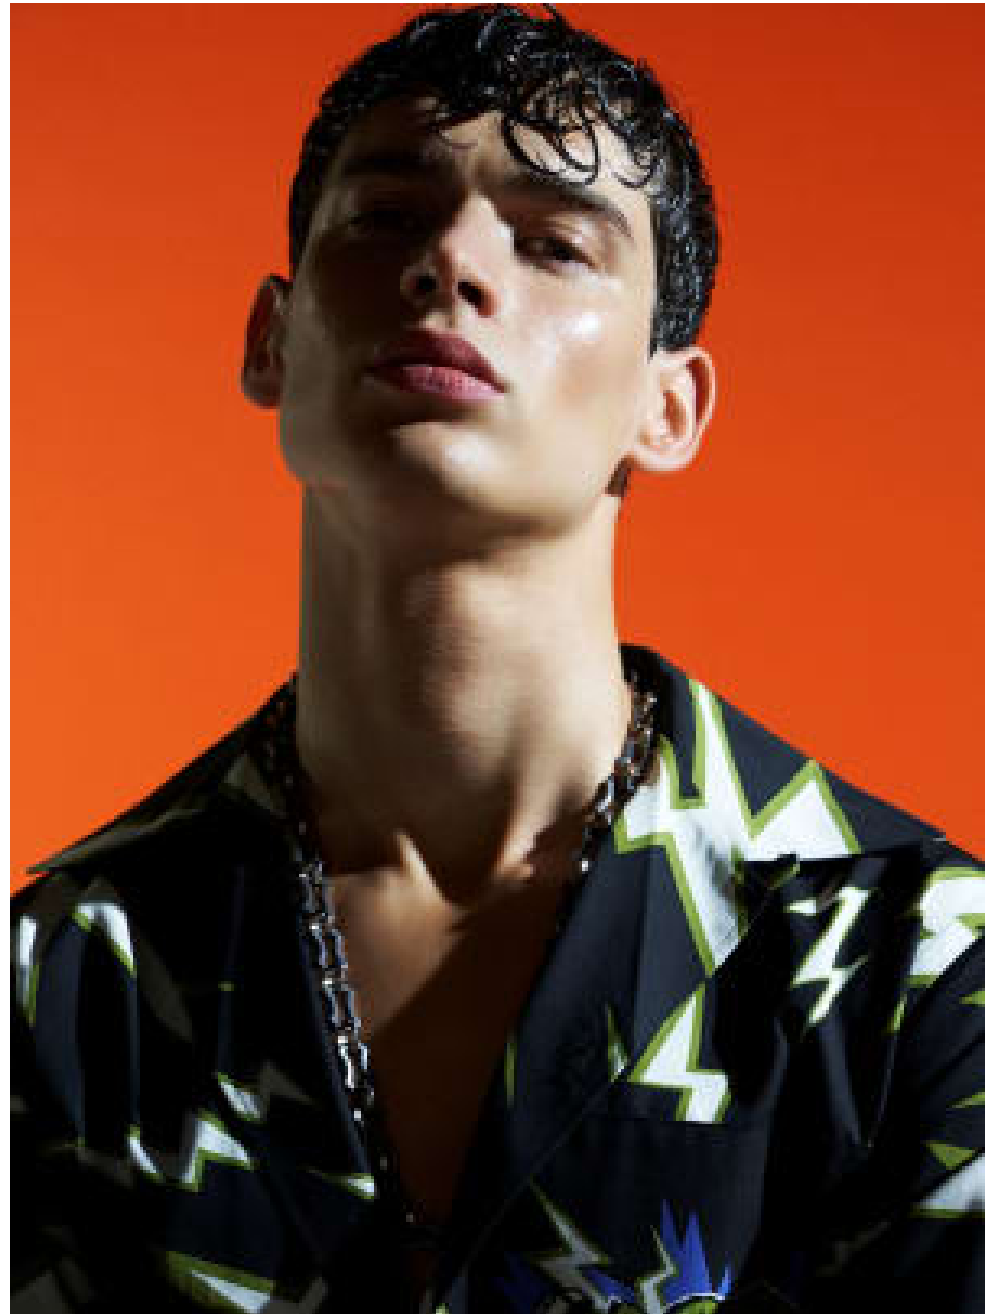

Sven Bayerbach
Hair Stylist | Mens Grooming
Men's Editorial

CAROLHAYES
MANAGEMENT
CREATIVE ARTIST & STYLE MANAGEMENT

020 7482 1555

www.carolhayesmanagement.co.uk

Sven Bayerbach

Hair Stylist | Mens Grooming
Men's Editorial