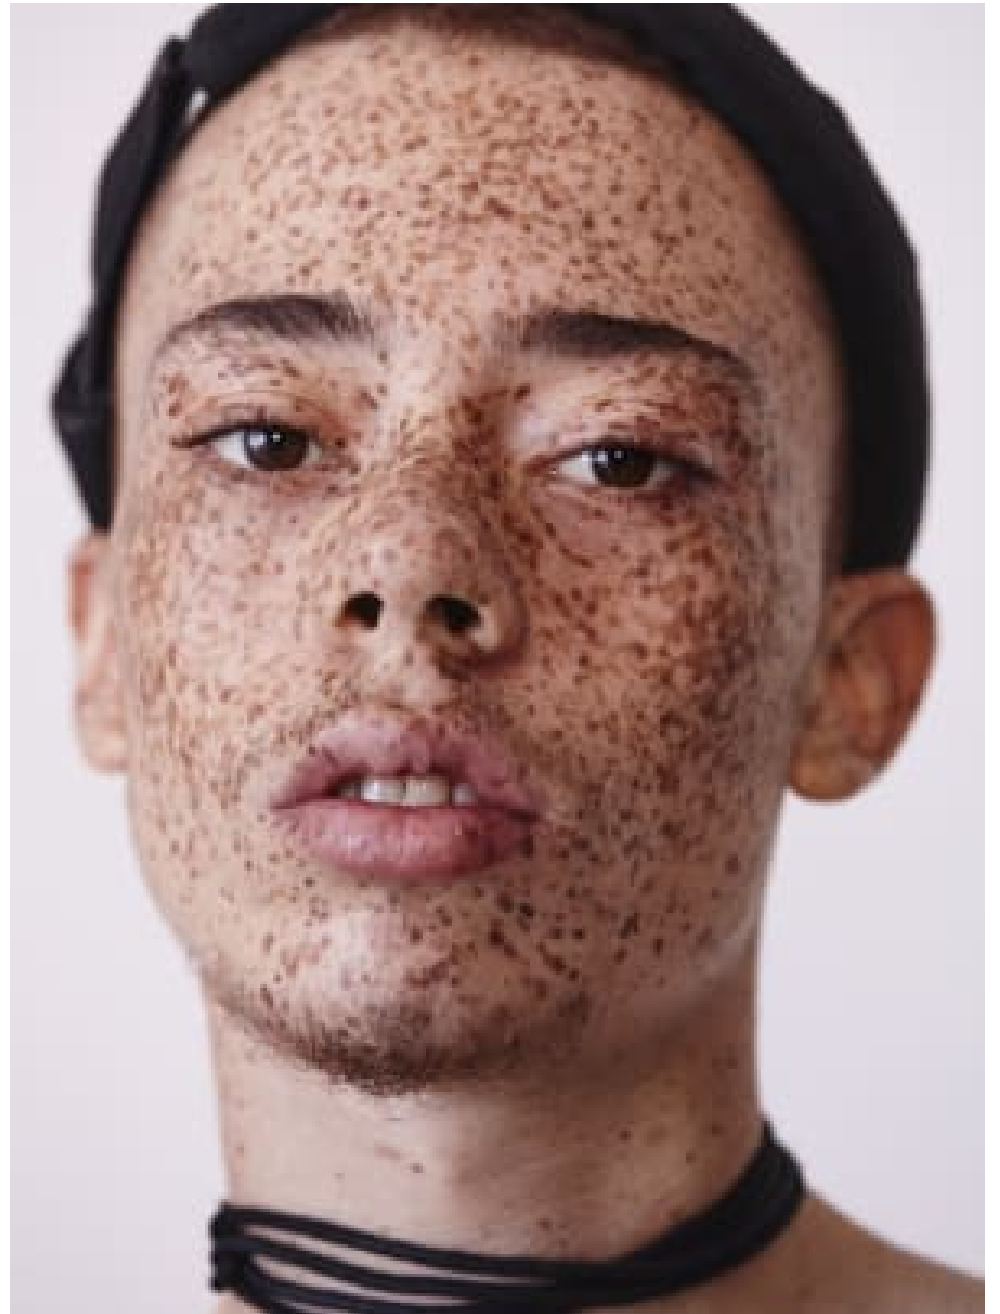

CAROLHAYES
MANAGEMENT
CREATIVE ARTIST & STYLE MANAGEMENT

020 7482 1555

www.carolhayesmanagement.co.uk