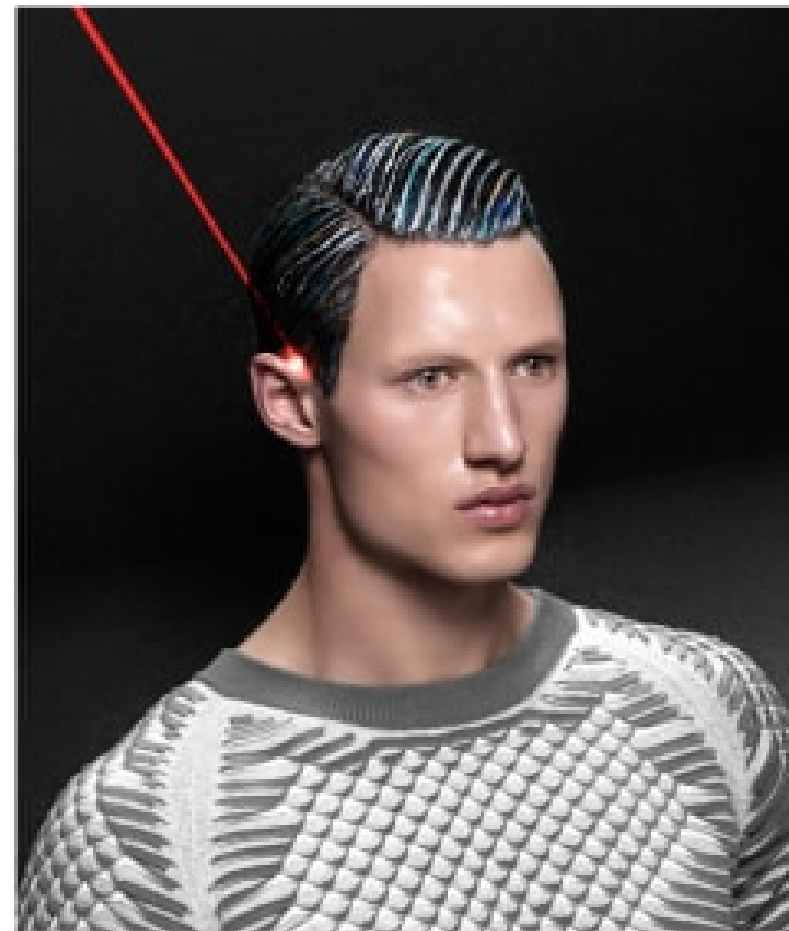

CAROL HAYES
MANAGEMENT
CREATIVE ARTIST & STYLE MANAGEMENT

020 7482 1555

www.carolhayesmanagement.co.uk