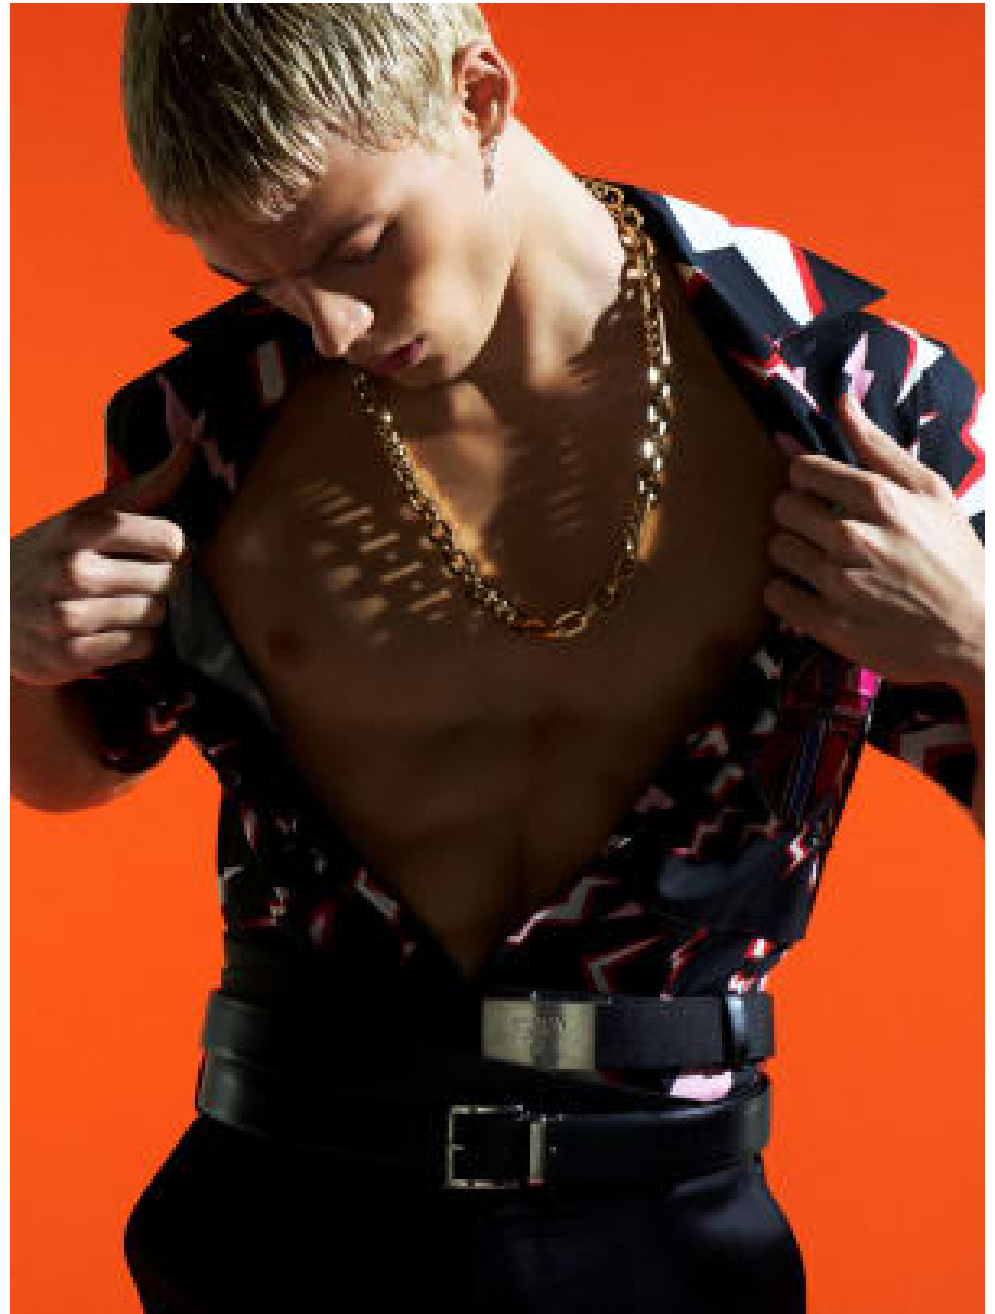

**CAROLHAYES
MANAGEMENT**
CREATIVE ARTIST & STYLE MANAGEMENT

020 7482 1555

www.carolhayesmanagement.co.uk

Sven Bayerbach

Hair Stylist | Mens Grooming
Men's Editorial

**CAROLHAYES
MANAGEMENT**
CREATIVE ARTIST & STYLE MANAGEMENT