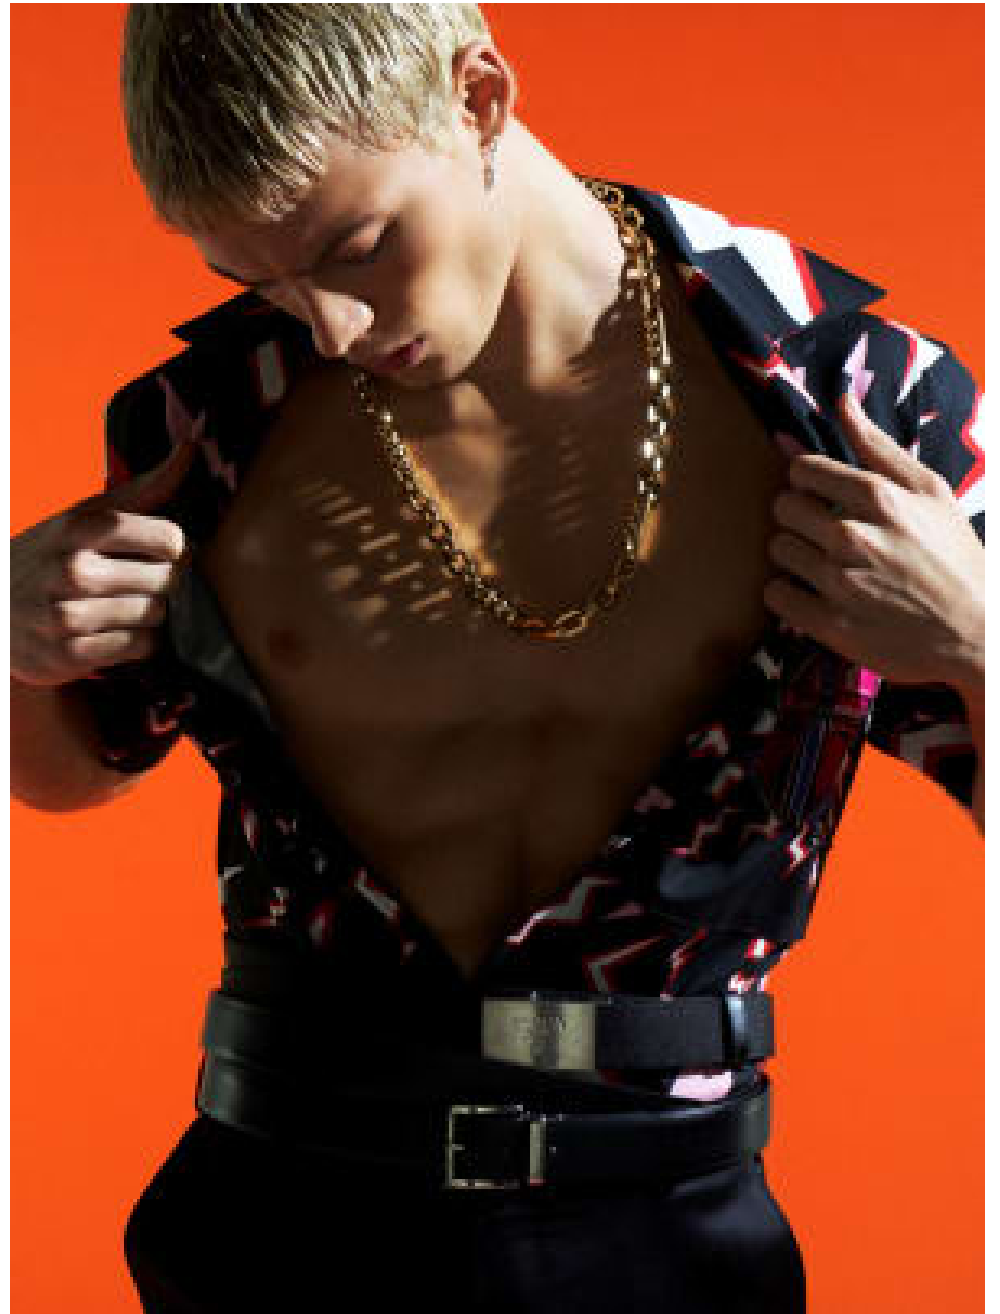

**CAROLHAYES
MANAGEMENT**
CREATIVE ARTIST & STYLE MANAGEMENT

020 7482 1555

www.carolhayesmanagement.co.uk