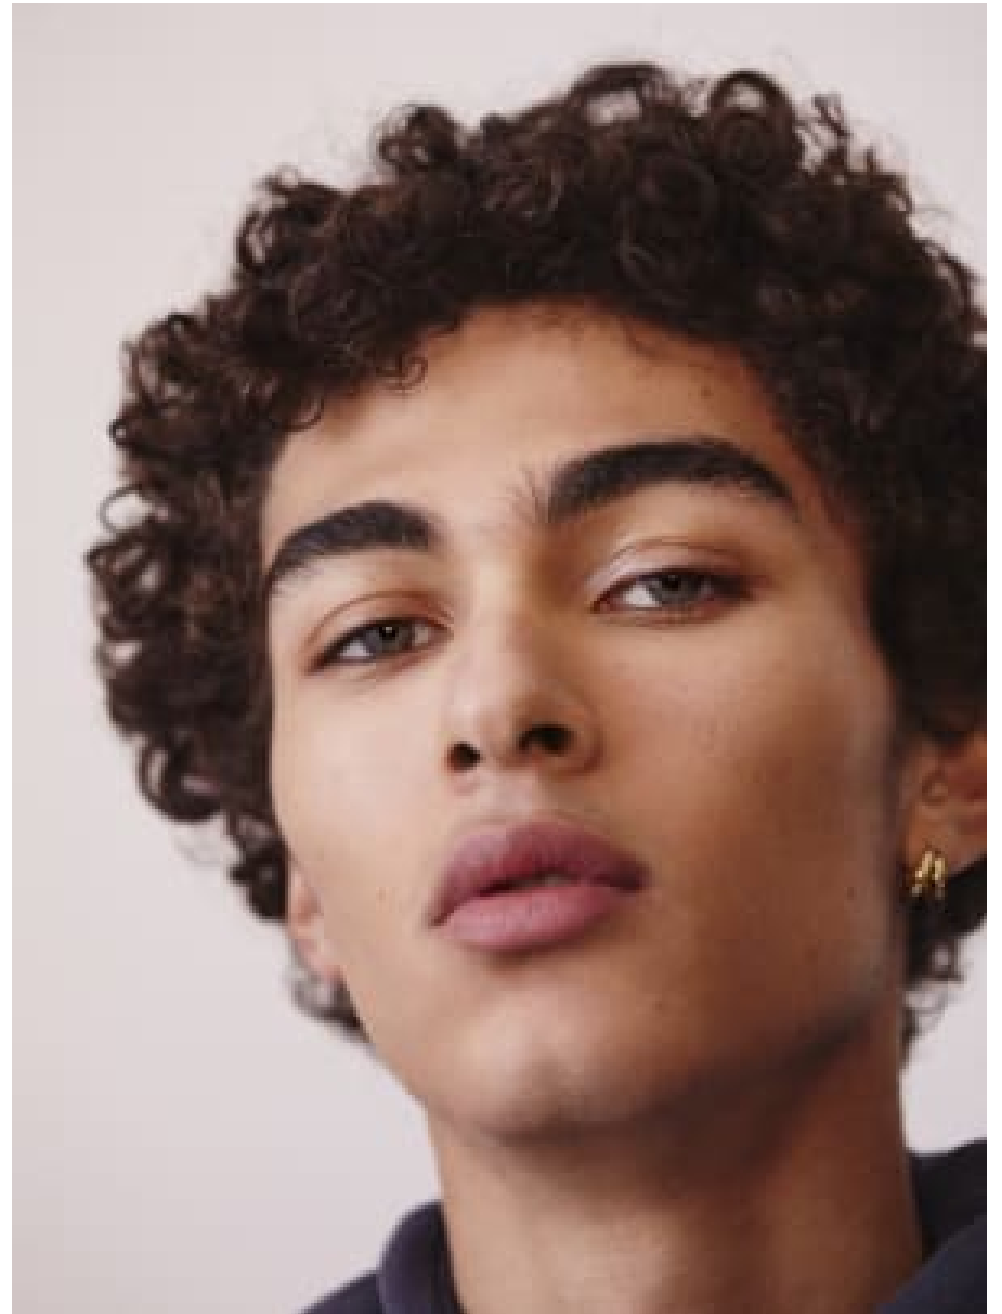

Sven Bayerbach
Hair Stylist | Mens Grooming
Men's Editorial

CAROLHAYES
MANAGEMENT
CREATIVE ARTIST & STYLE MANAGEMENT

020 7482 1555

www.carolhayesmanagement.co.uk