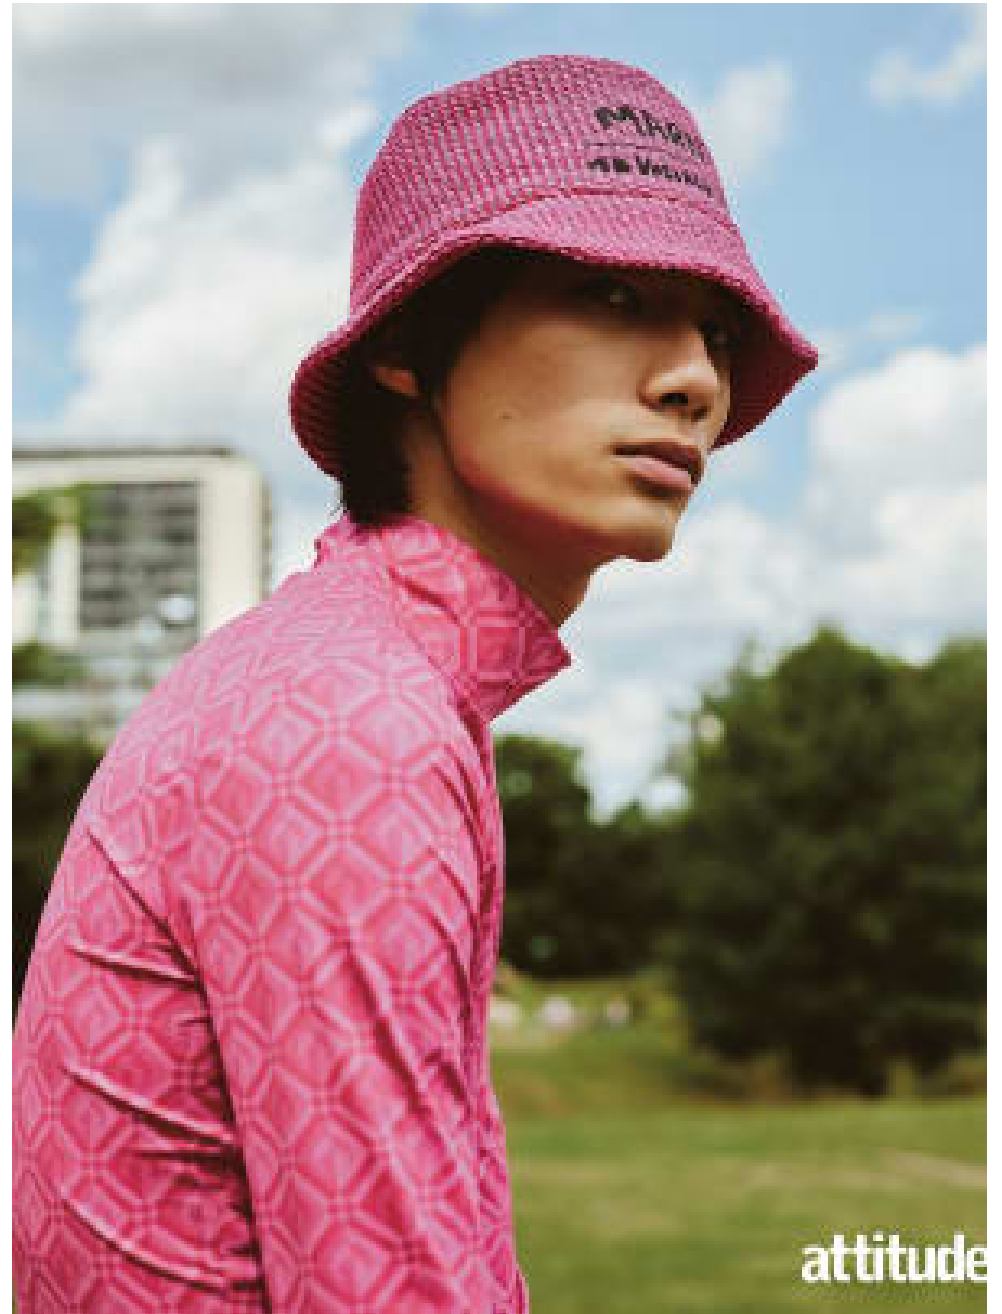

Sven Bayerbach

Hair Stylist | Mens Grooming
Men's Editorial

**CAROLHAYES
MANAGEMENT**
CREATIVE ARTIST & STYLE MANAGEMENT

020 7482 1555

www.carolhayesmanagement.co.uk

Sven Bayerbach
Hair Stylist | Mens Grooming
Men's Editorial