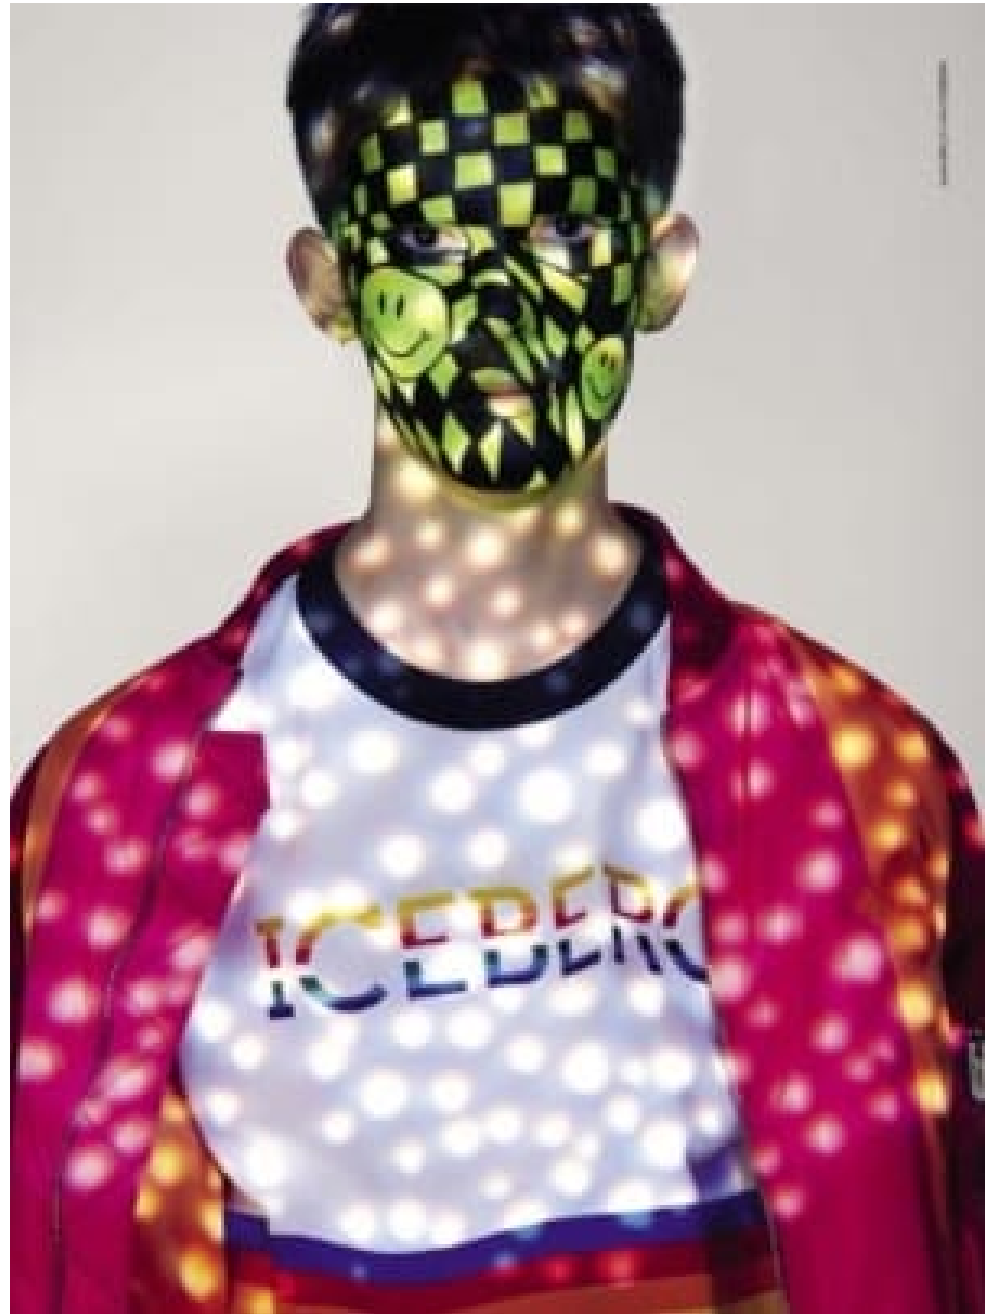

CAROLHAYES
MANAGEMENT
CREATIVE ARTIST & STYLE MANAGEMENT

020 7482 1555

www.carolhayesmanagement.co.uk

Sven Bayerbach

Hair Stylist | Mens Grooming
Men's Editorial

CAROL HAYES
MANAGEMENT
CREATIVE ARTIST & STYLE MANAGEMENT