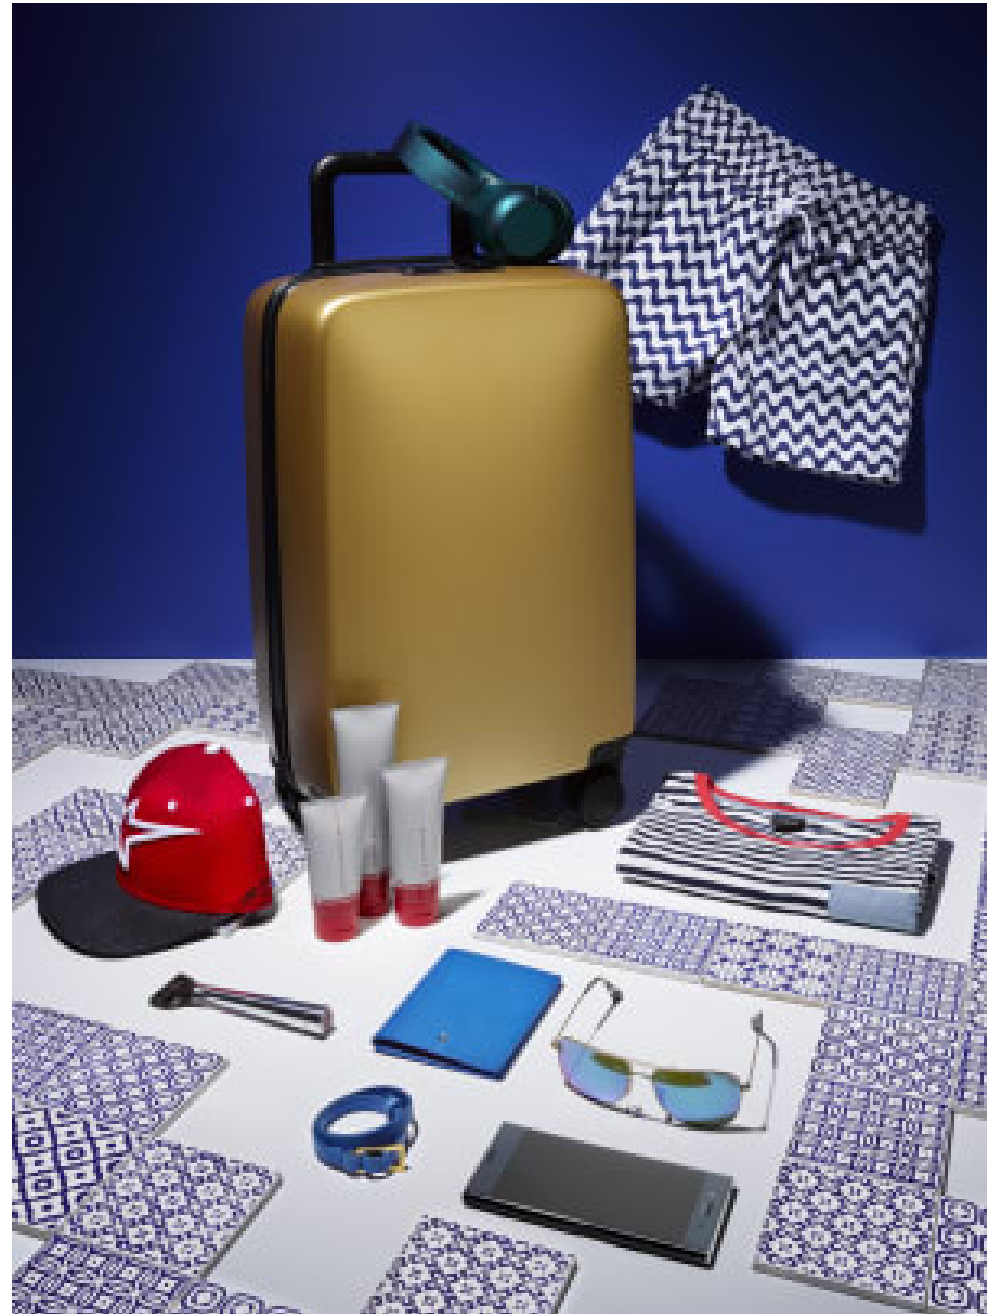

020 7482 1555

[www.carolhayesmanagement.co.uk](http://www.carolhayesmanagement.co.uk)

**Sarah Ann Murray**

Stylists | Still Life & Interior Stylists  
Still Life

**CAROLHAYES  
MANAGEMENT**  
CREATIVE ARTIST & STYLE MANAGEMENT