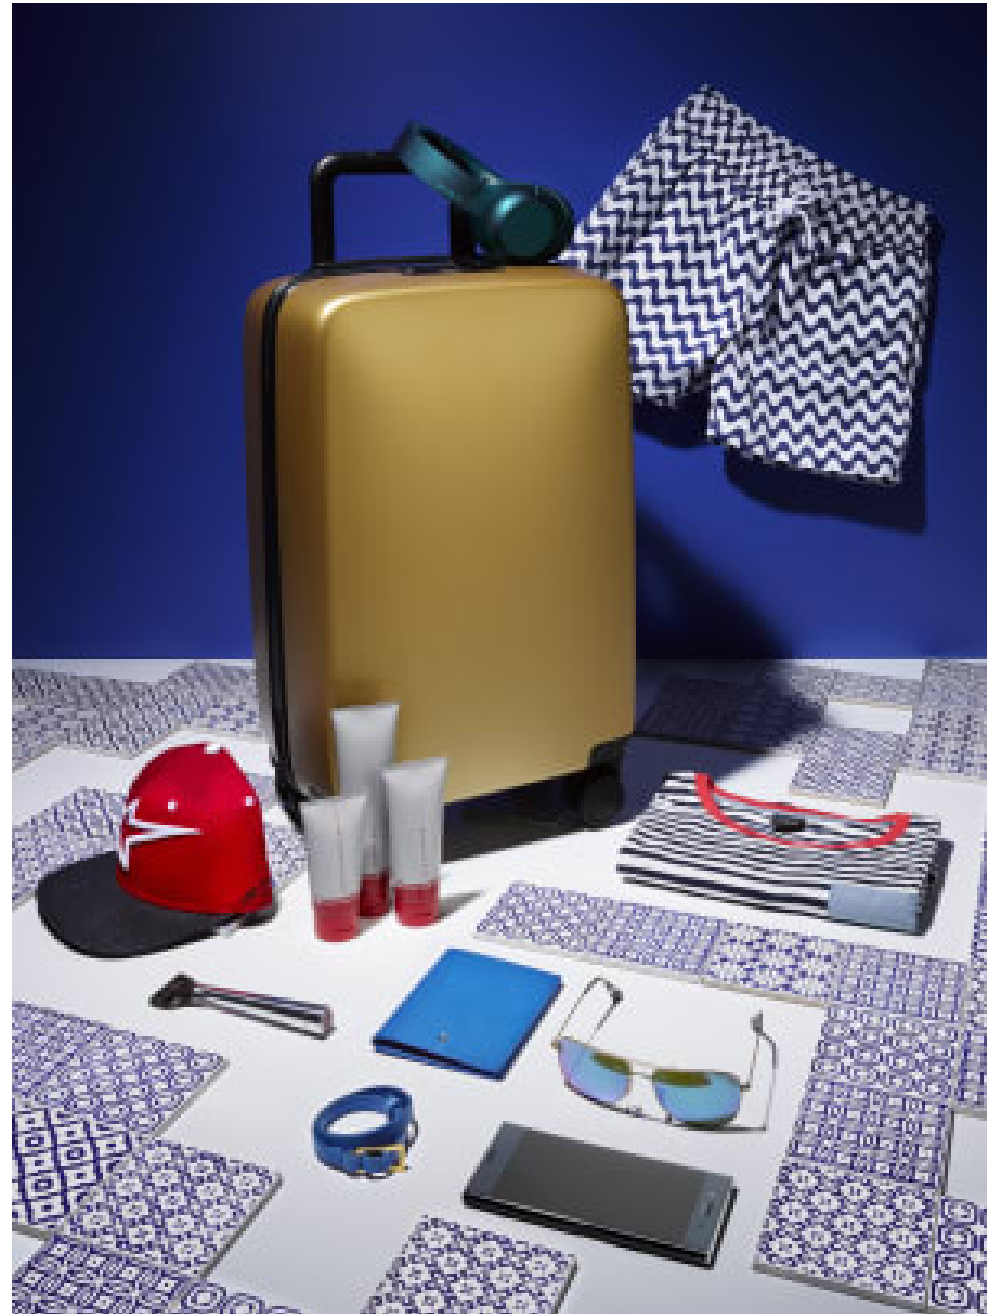

CAROL HAYES
MANAGEMENT
CREATIVE ARTIST & STYLE MANAGEMENT

020 7482 1555

www.carolhayesmanagement.co.uk