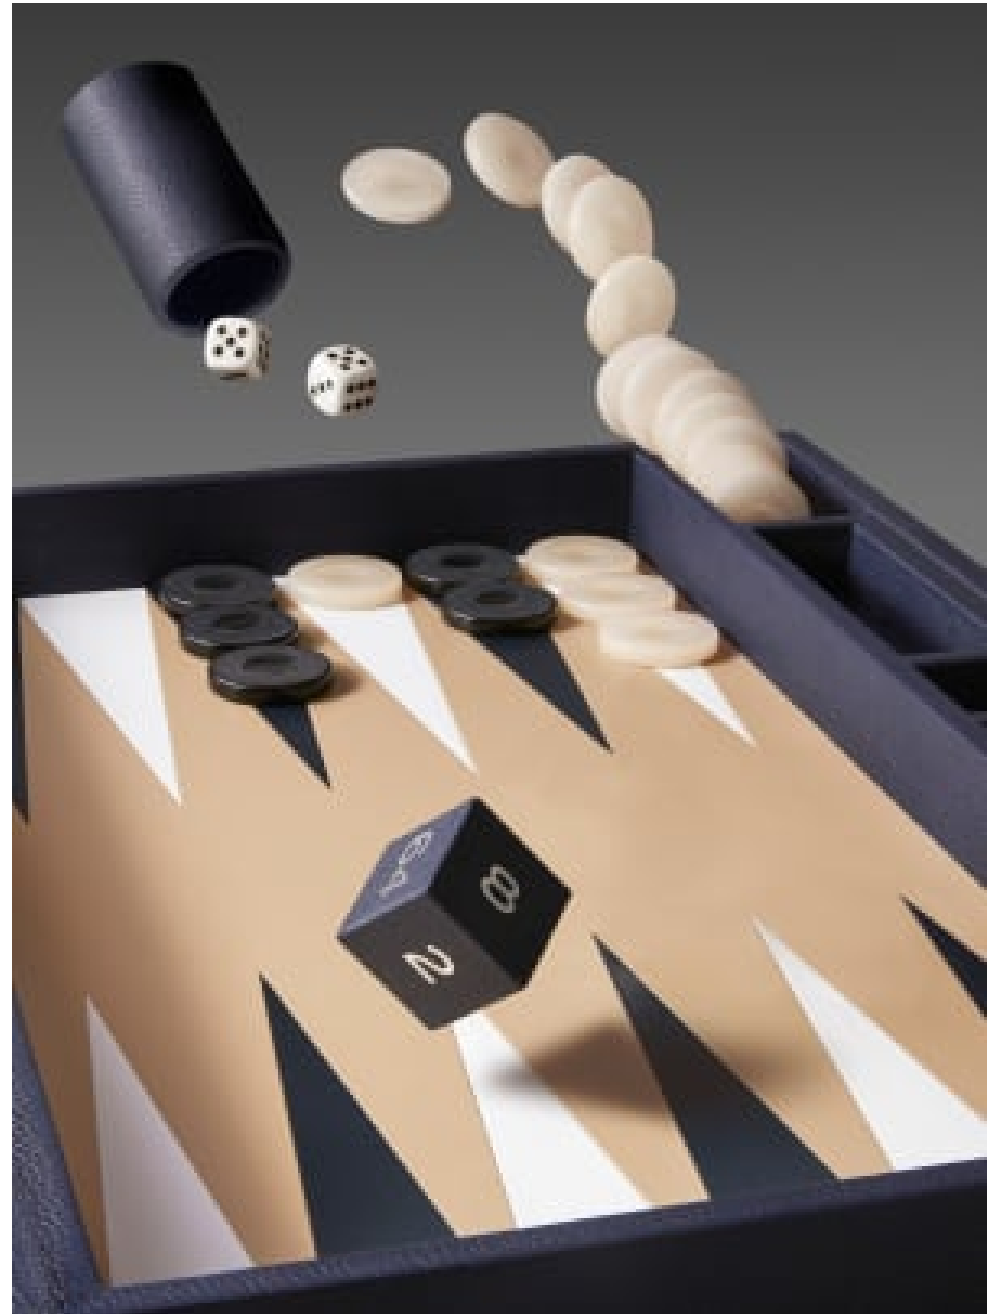

Sarah Ann Murray

Stylists | Still Life & Interior Stylists
Still Life

**CAROLHAYES
MANAGEMENT**
CREATIVE ARTIST & STYLE MANAGEMENT

020 7482 1555

www.carolhayesmanagement.co.uk