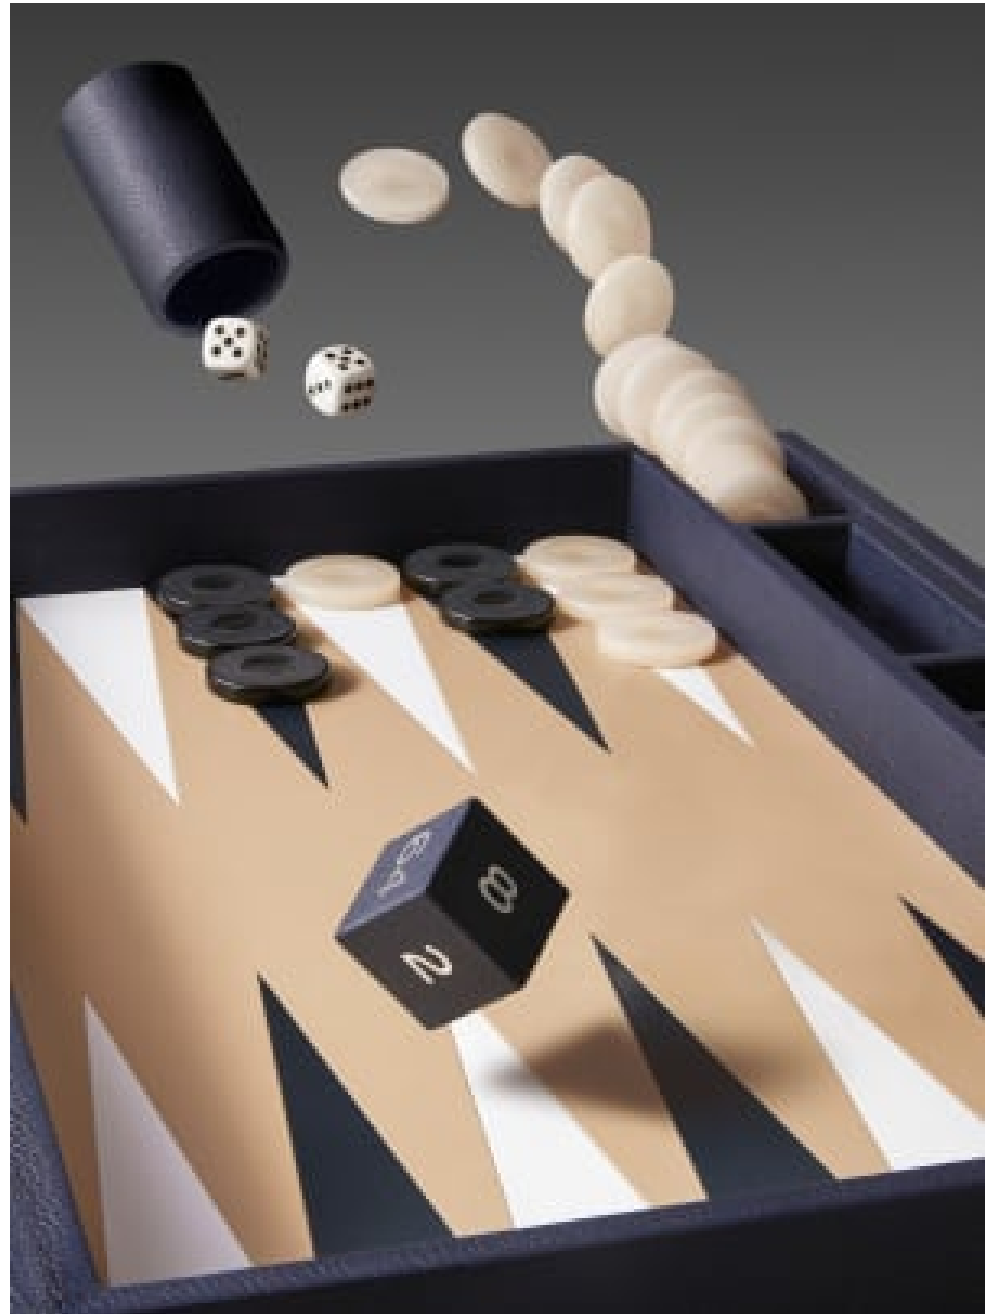

Sarah Ann Murray

Stylists | Still Life & Interior Stylists
Still Life

**CAROLHAYES
MANAGEMENT**
CREATIVE ARTIST & STYLE MANAGEMENT

020 7482 1555

www.carolhayesmanagement.co.uk