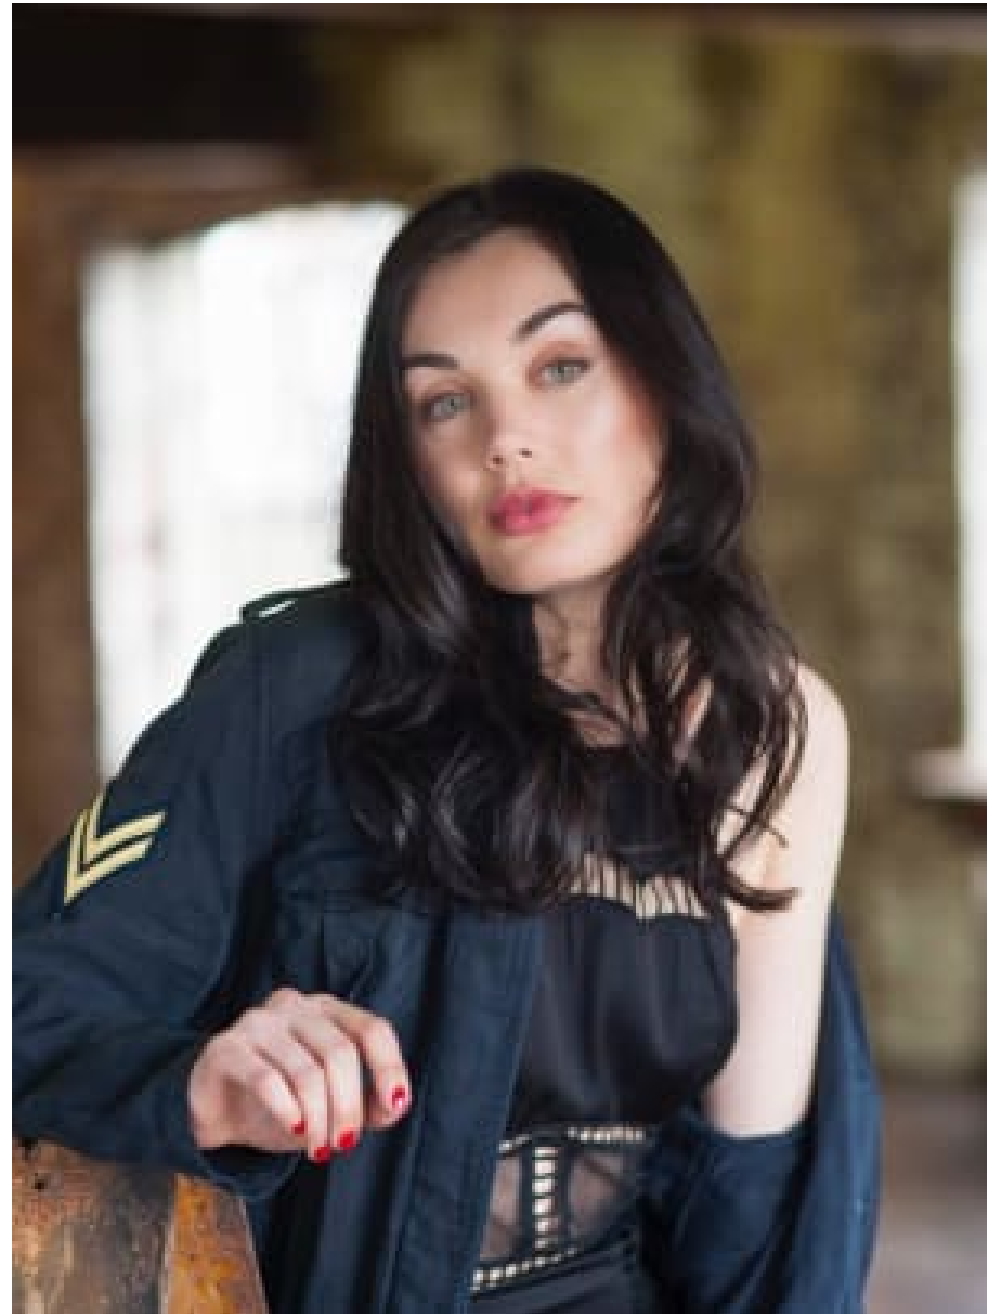

CAROLHAYES
MANAGEMENT
CREATIVE ARTIST & STYLE MANAGEMENT

020 7482 1555

www.carolhayesmanagement.co.uk