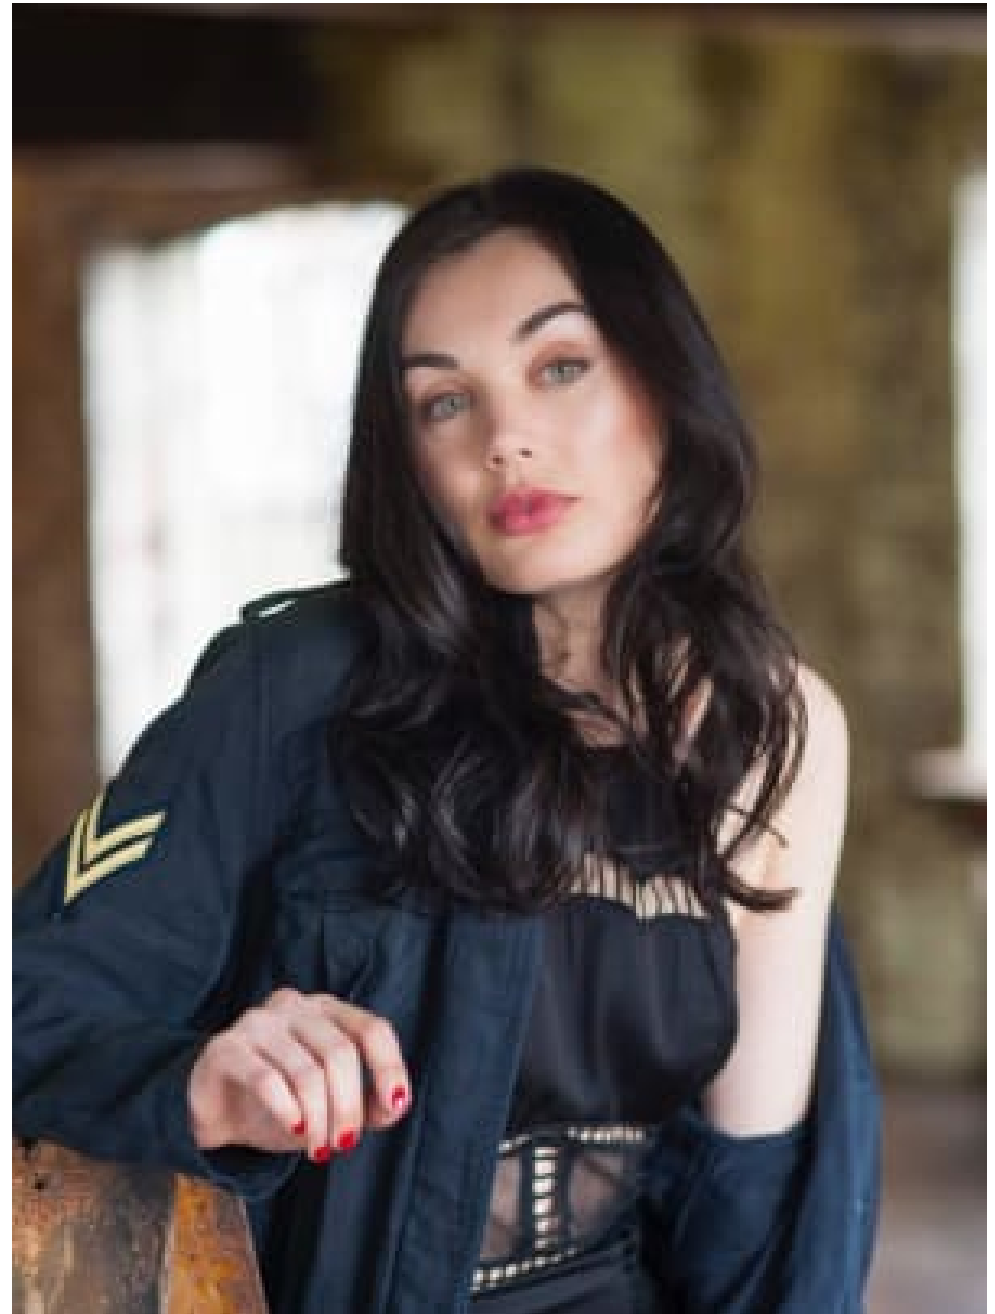

Samantha Cooper

Makeup Artist | Mens Grooming
Women's Celebrity

CAROL HAYES
MANAGEMENT
CREATIVE ARTIST & STYLE MANAGEMENT

020 7482 1555

www.carolhayesmanagement.co.uk

Samantha Cooper
Makeup Artist | Mens Grooming
Women's Celebrity