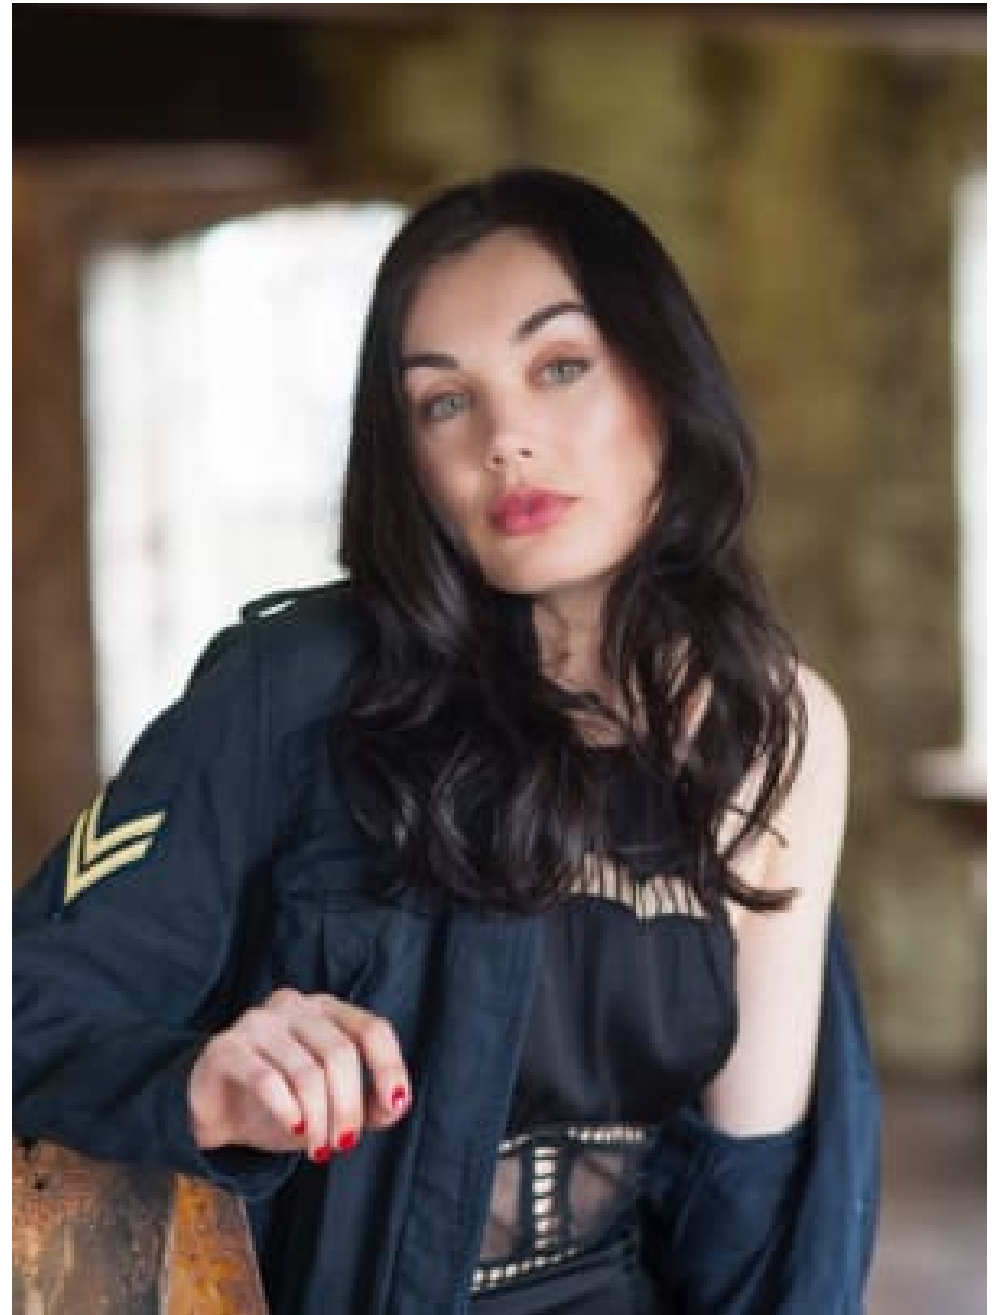

Samantha Cooper
Makeup Artist | Mens Grooming
Women's Celebrity

CAROL HAYES
MANAGEMENT
CREATIVE ARTIST & STYLE MANAGEMENT

020 7482 1555

www.carolhayesmanagement.co.uk

Samantha Cooper
Makeup Artist | Mens Grooming
Women's Celebrity