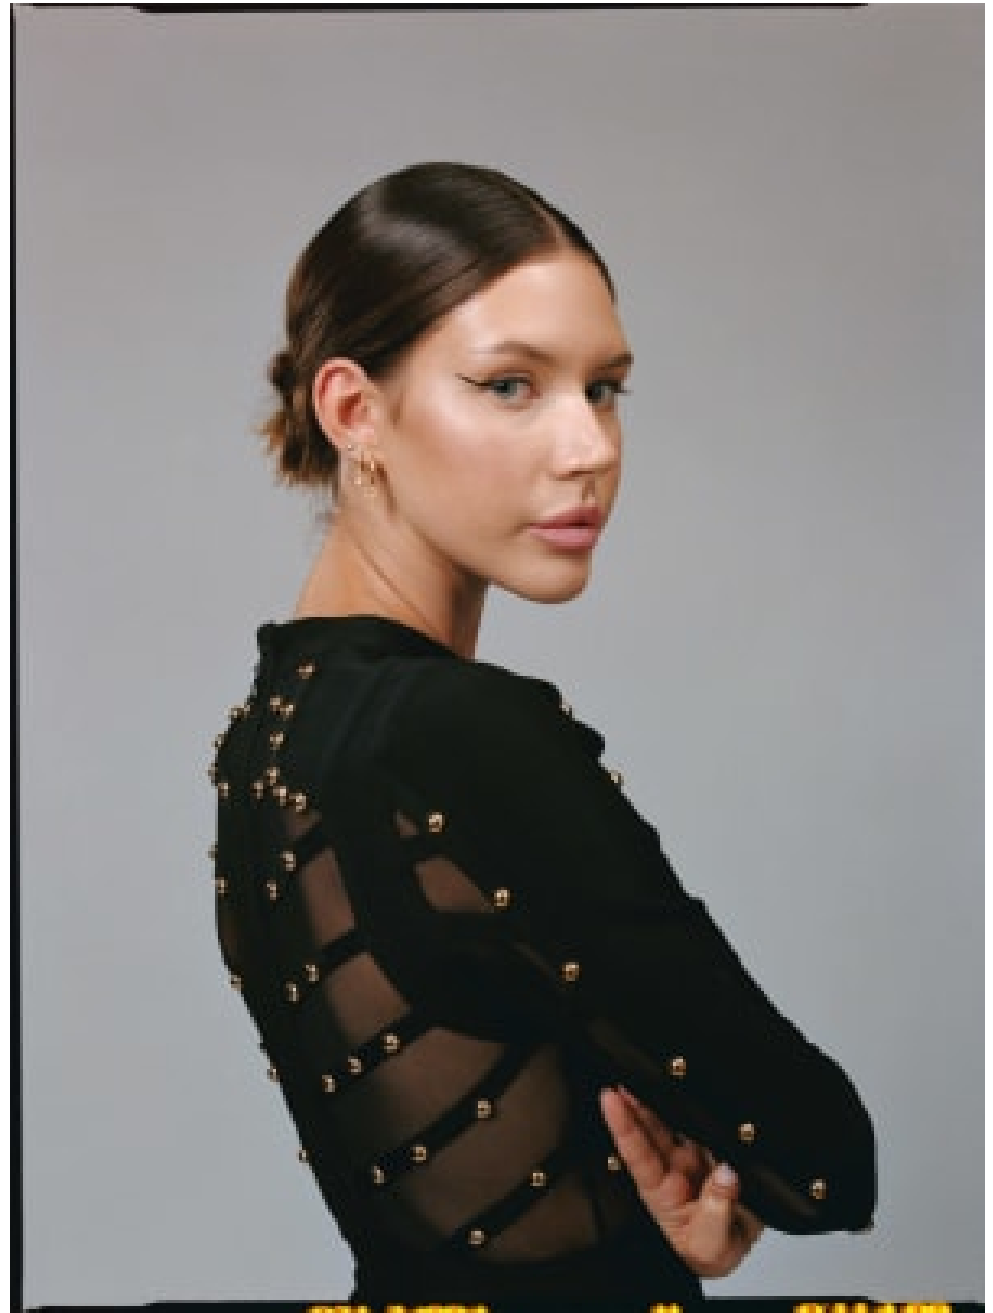

Samantha Cooper
Makeup Artist | Mens Grooming
Editorial

**CAROLHAYES
MANAGEMENT**
CREATIVE ARTIST & STYLE MANAGEMENT

020 7482 1555

www.carolhayesmanagement.co.uk