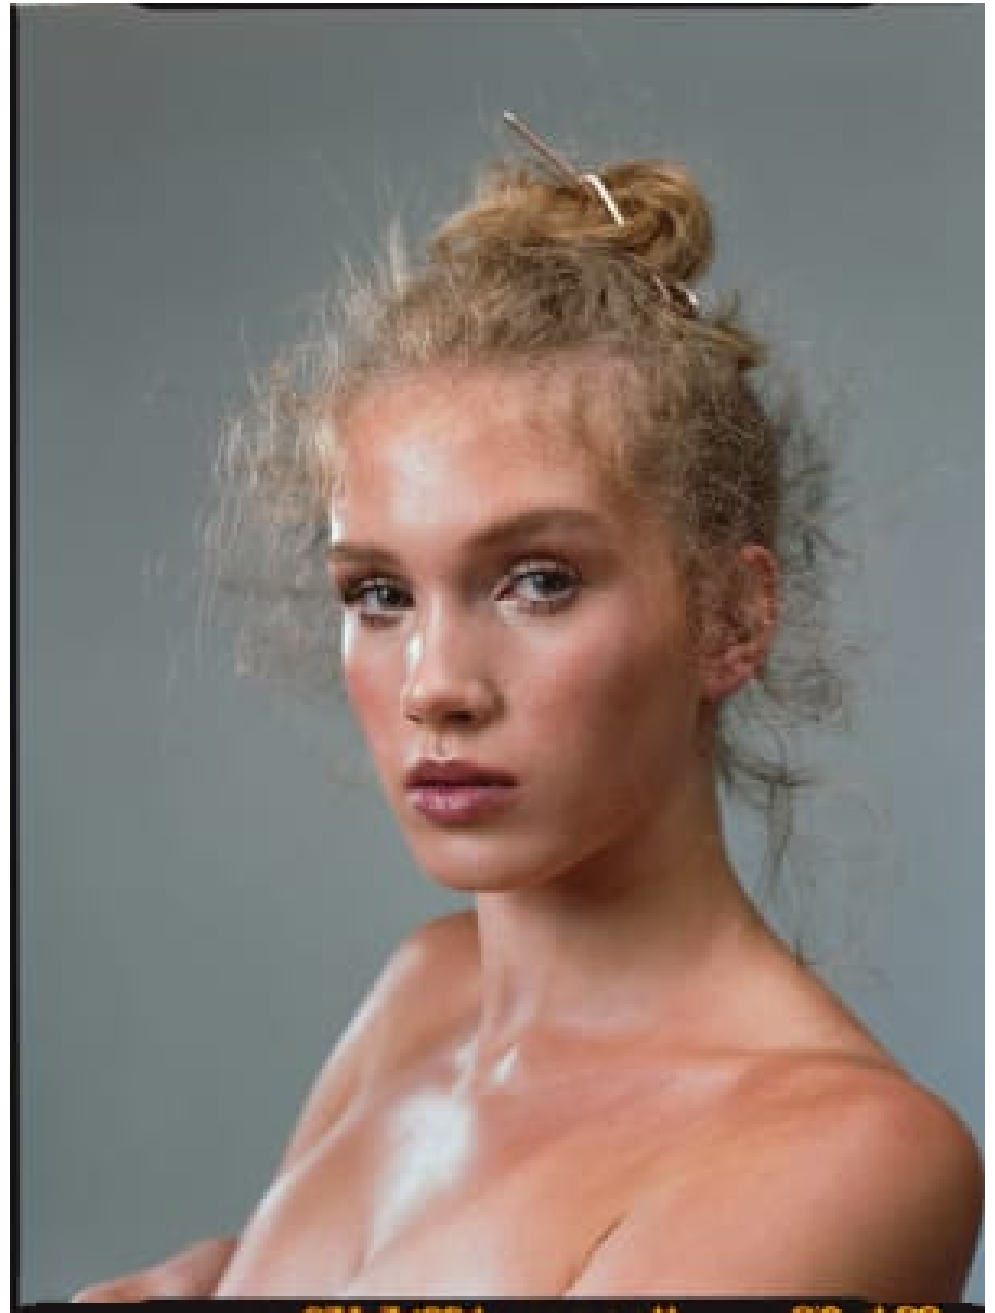

Samantha Cooper
Makeup Artist | Mens Grooming
Editorial

CAROLHAYES
MANAGEMENT
CREATIVE ARTIST & STYLE MANAGEMENT

020 7482 1555

www.carolhayesmanagement.co.uk