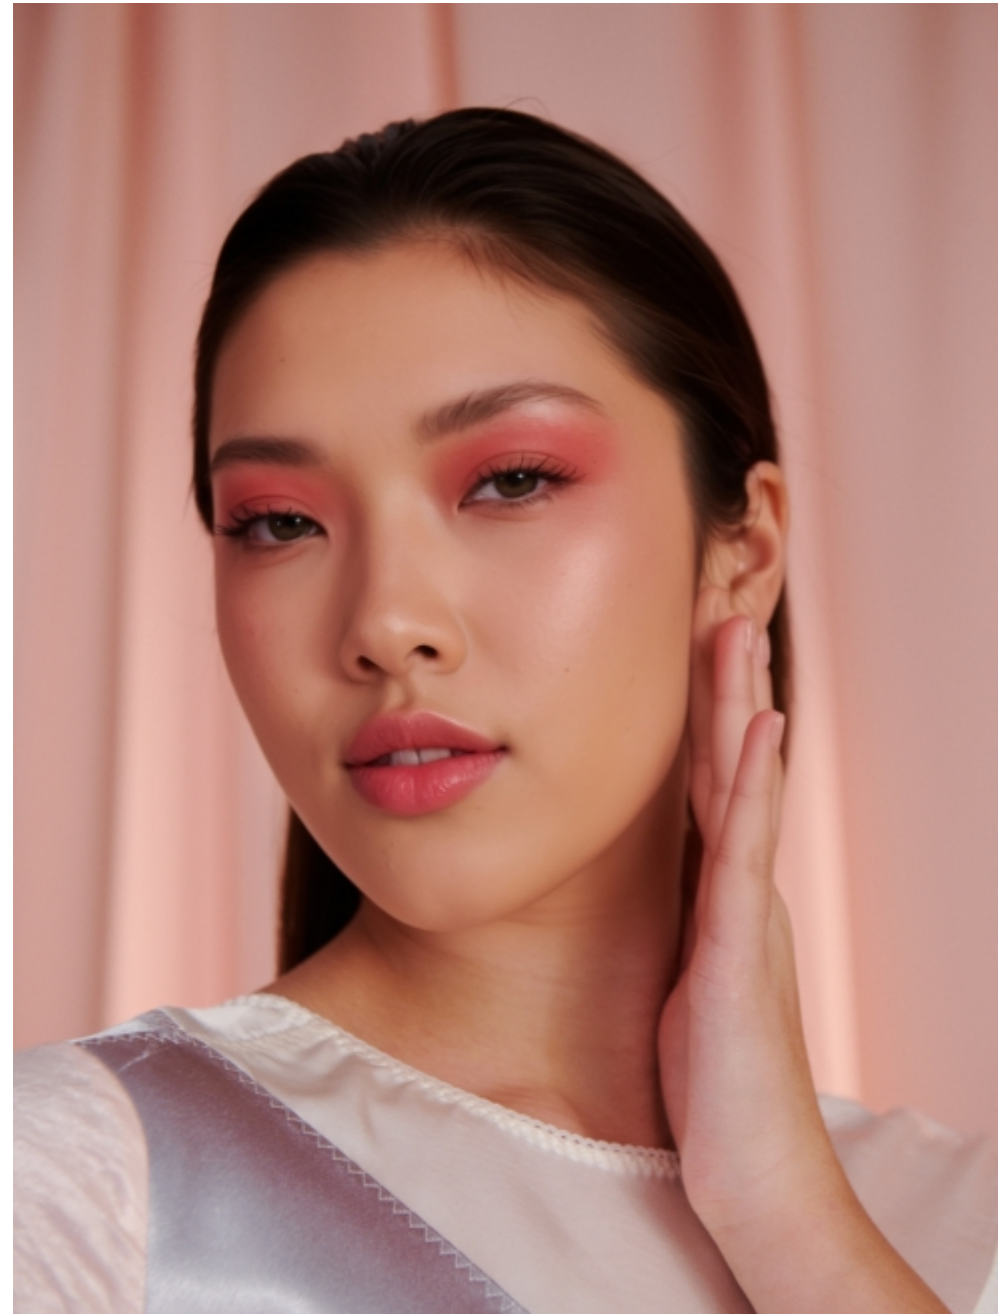

Samantha Cooper

Makeup Artist | Mens Grooming

Beauty

Samantha Cooper
Makeup Artist | Mens Grooming
Beauty

CAROLHAYES
MANAGEMENT
CREATIVE ARTIST & STYLE MANAGEMENT

020 7482 1555

www.carolhayesmanagement.co.uk