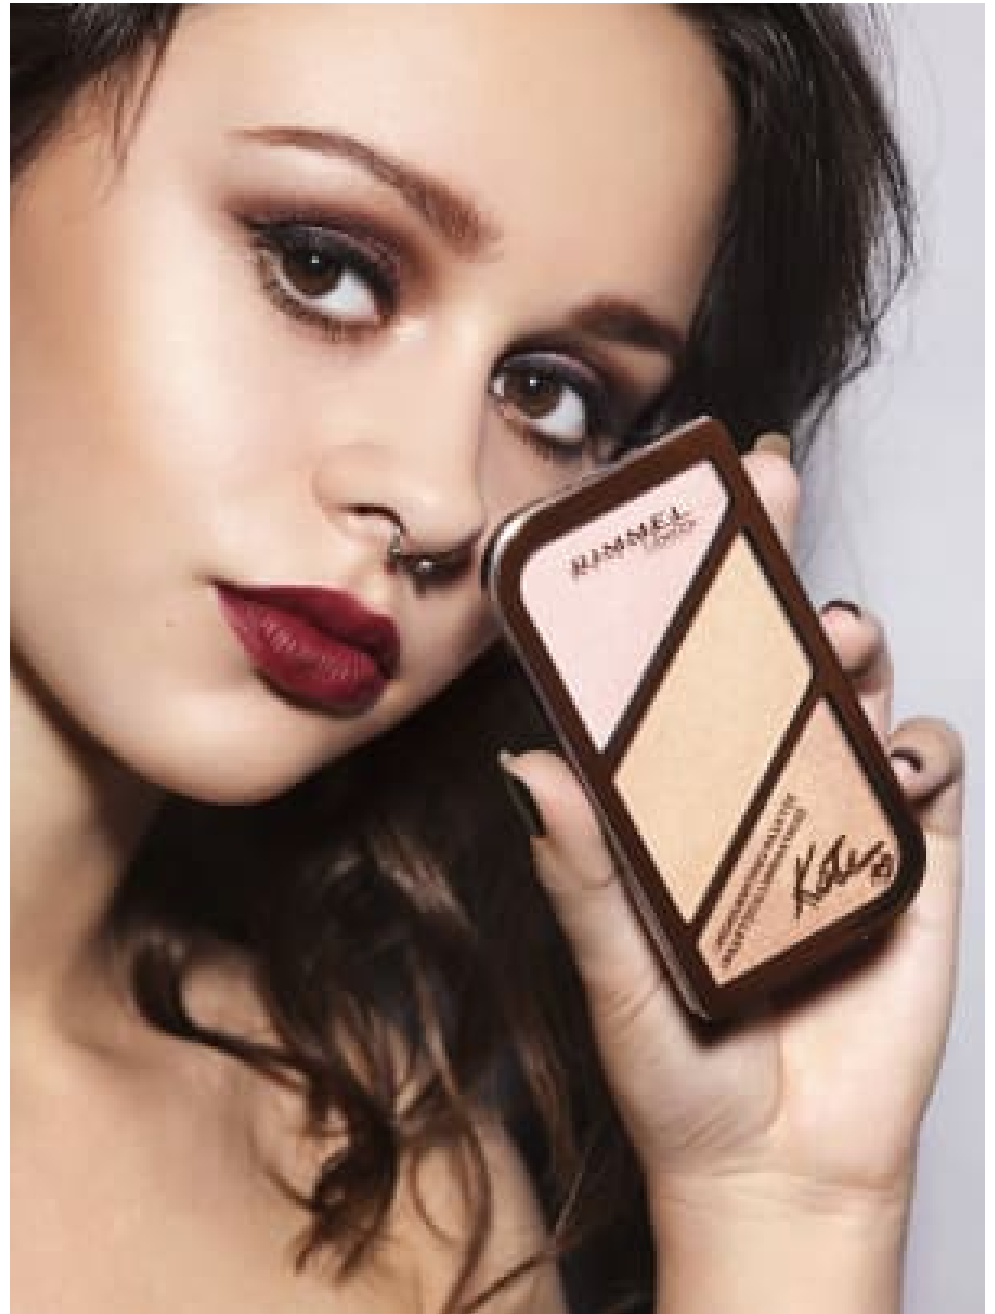

CAROL HAYES
MANAGEMENT
CREATIVE ARTIST & STYLE MANAGEMENT

020 7482 1555

www.carolhayesmanagement.co.uk