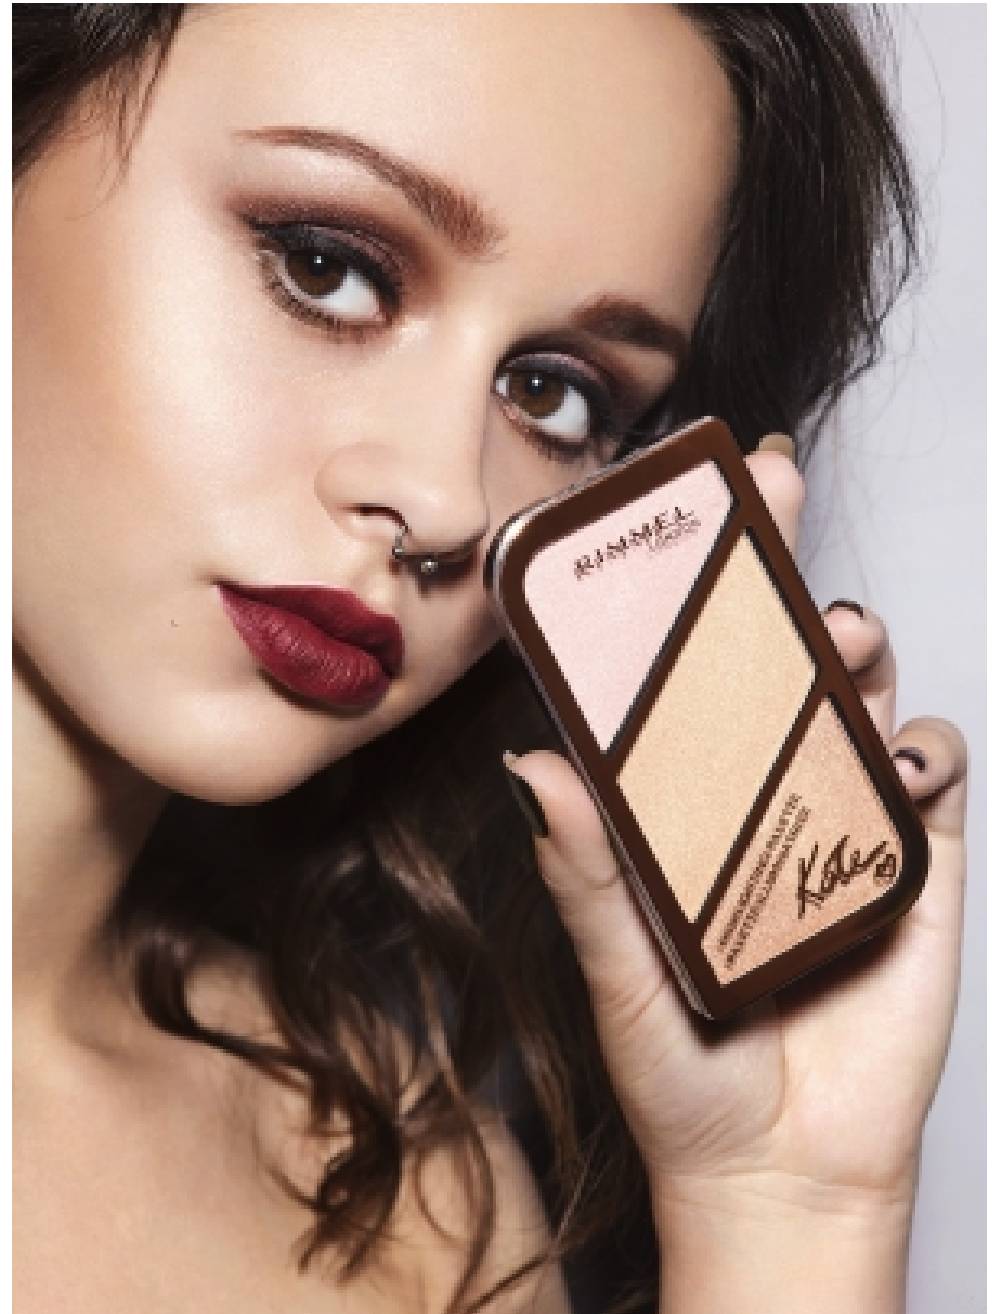

CAROL HAYES
MANAGEMENT
CREATIVE ARTIST & STYLE MANAGEMENT

020 7482 1555

www.carolhayesmanagement.co.uk