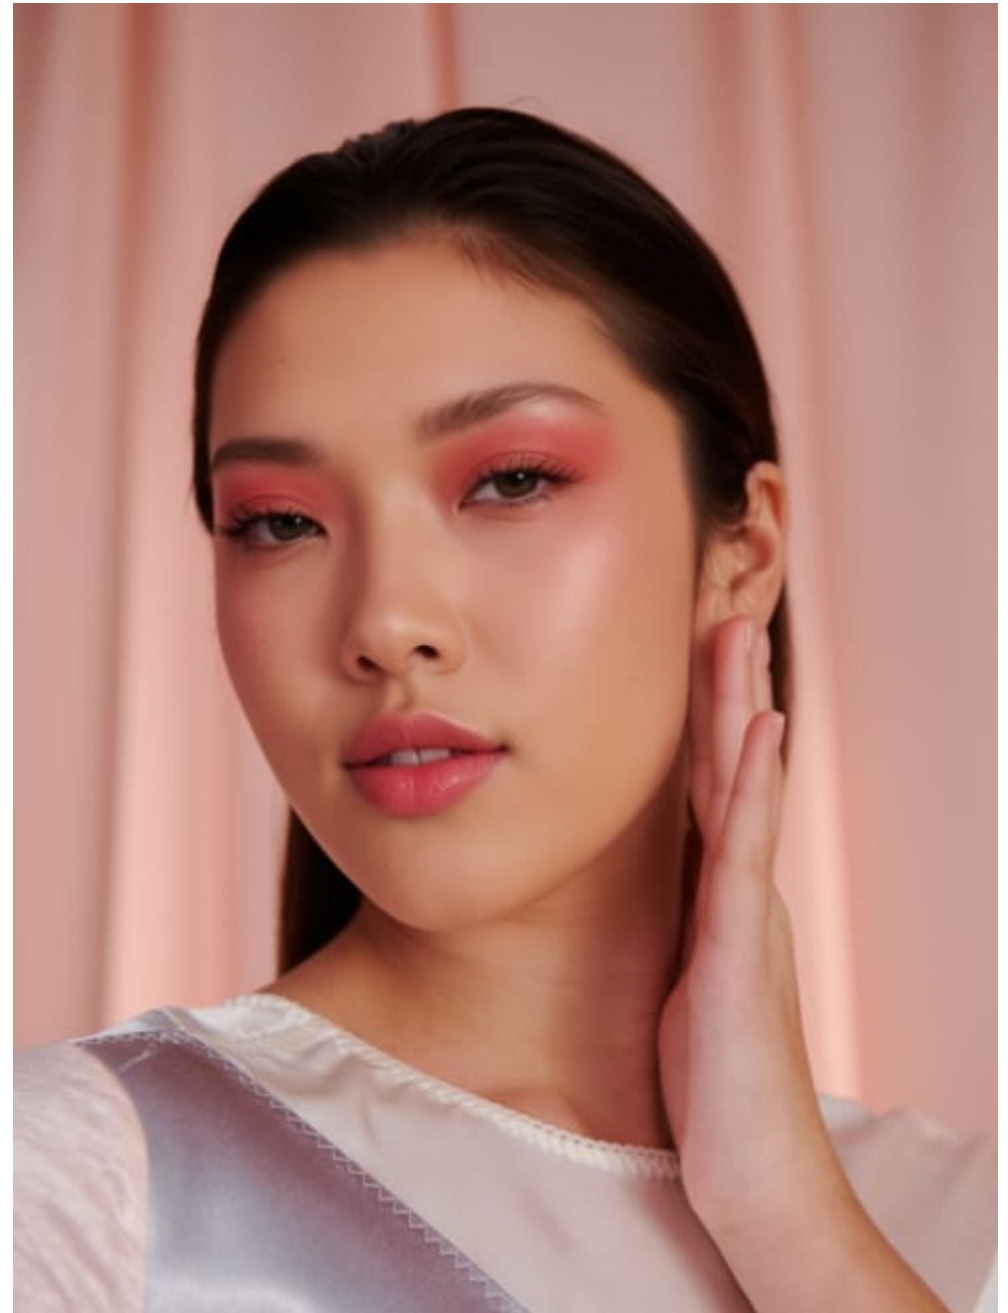

Samantha Cooper

Makeup Artist | Mens Grooming

Beauty

Samantha Cooper
Makeup Artist | Mens Grooming
Beauty

CAROLHAYES
MANAGEMENT
CREATIVE ARTIST & STYLE MANAGEMENT

020 7482 1555

www.carolhayesmanagement.co.uk