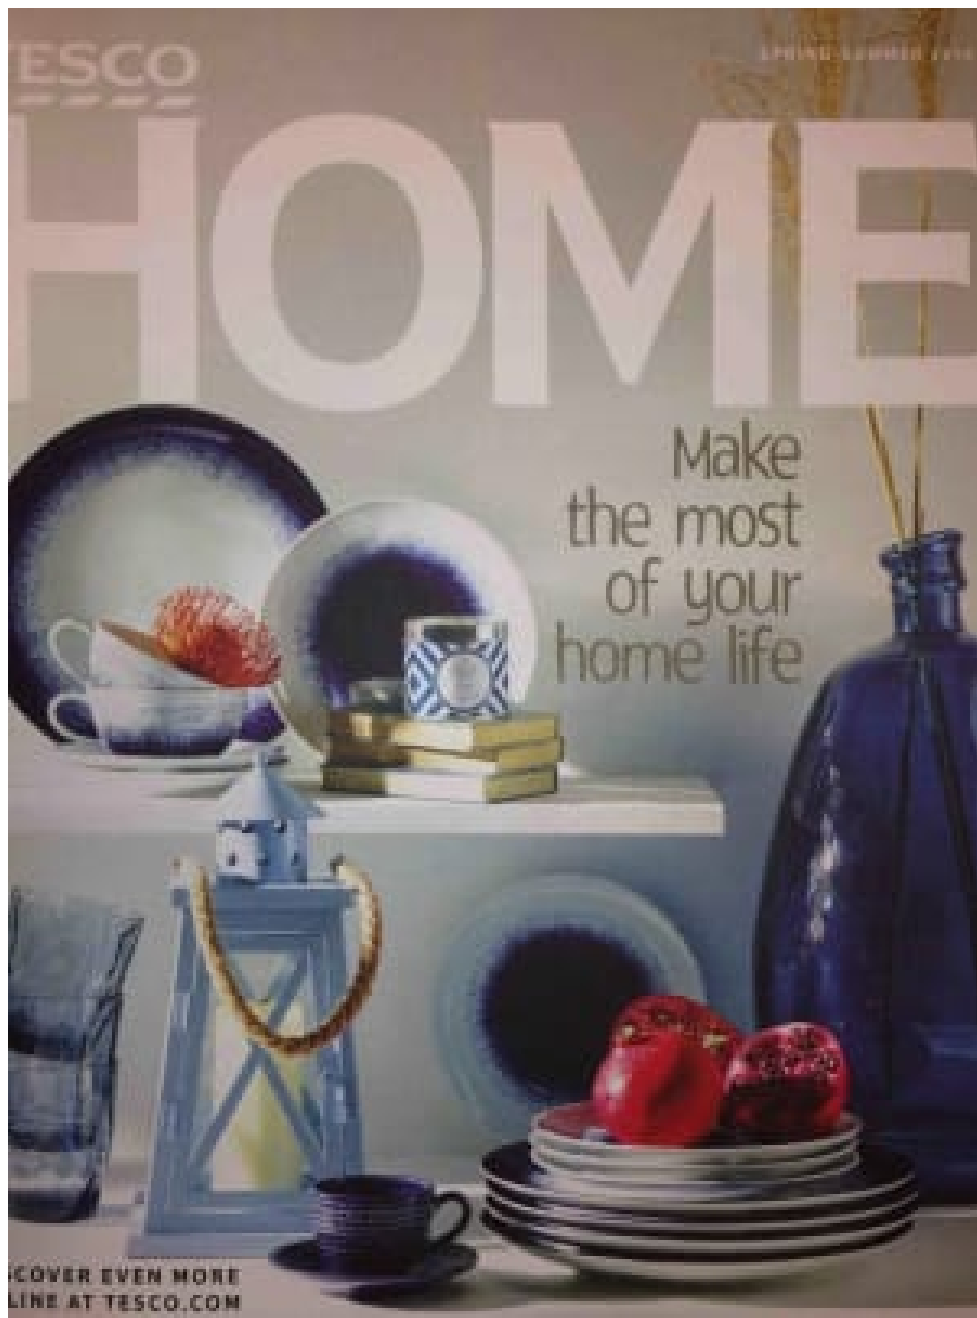

Sam Duffy
Stylists | Womens | Kids
Still Life & Prop styling