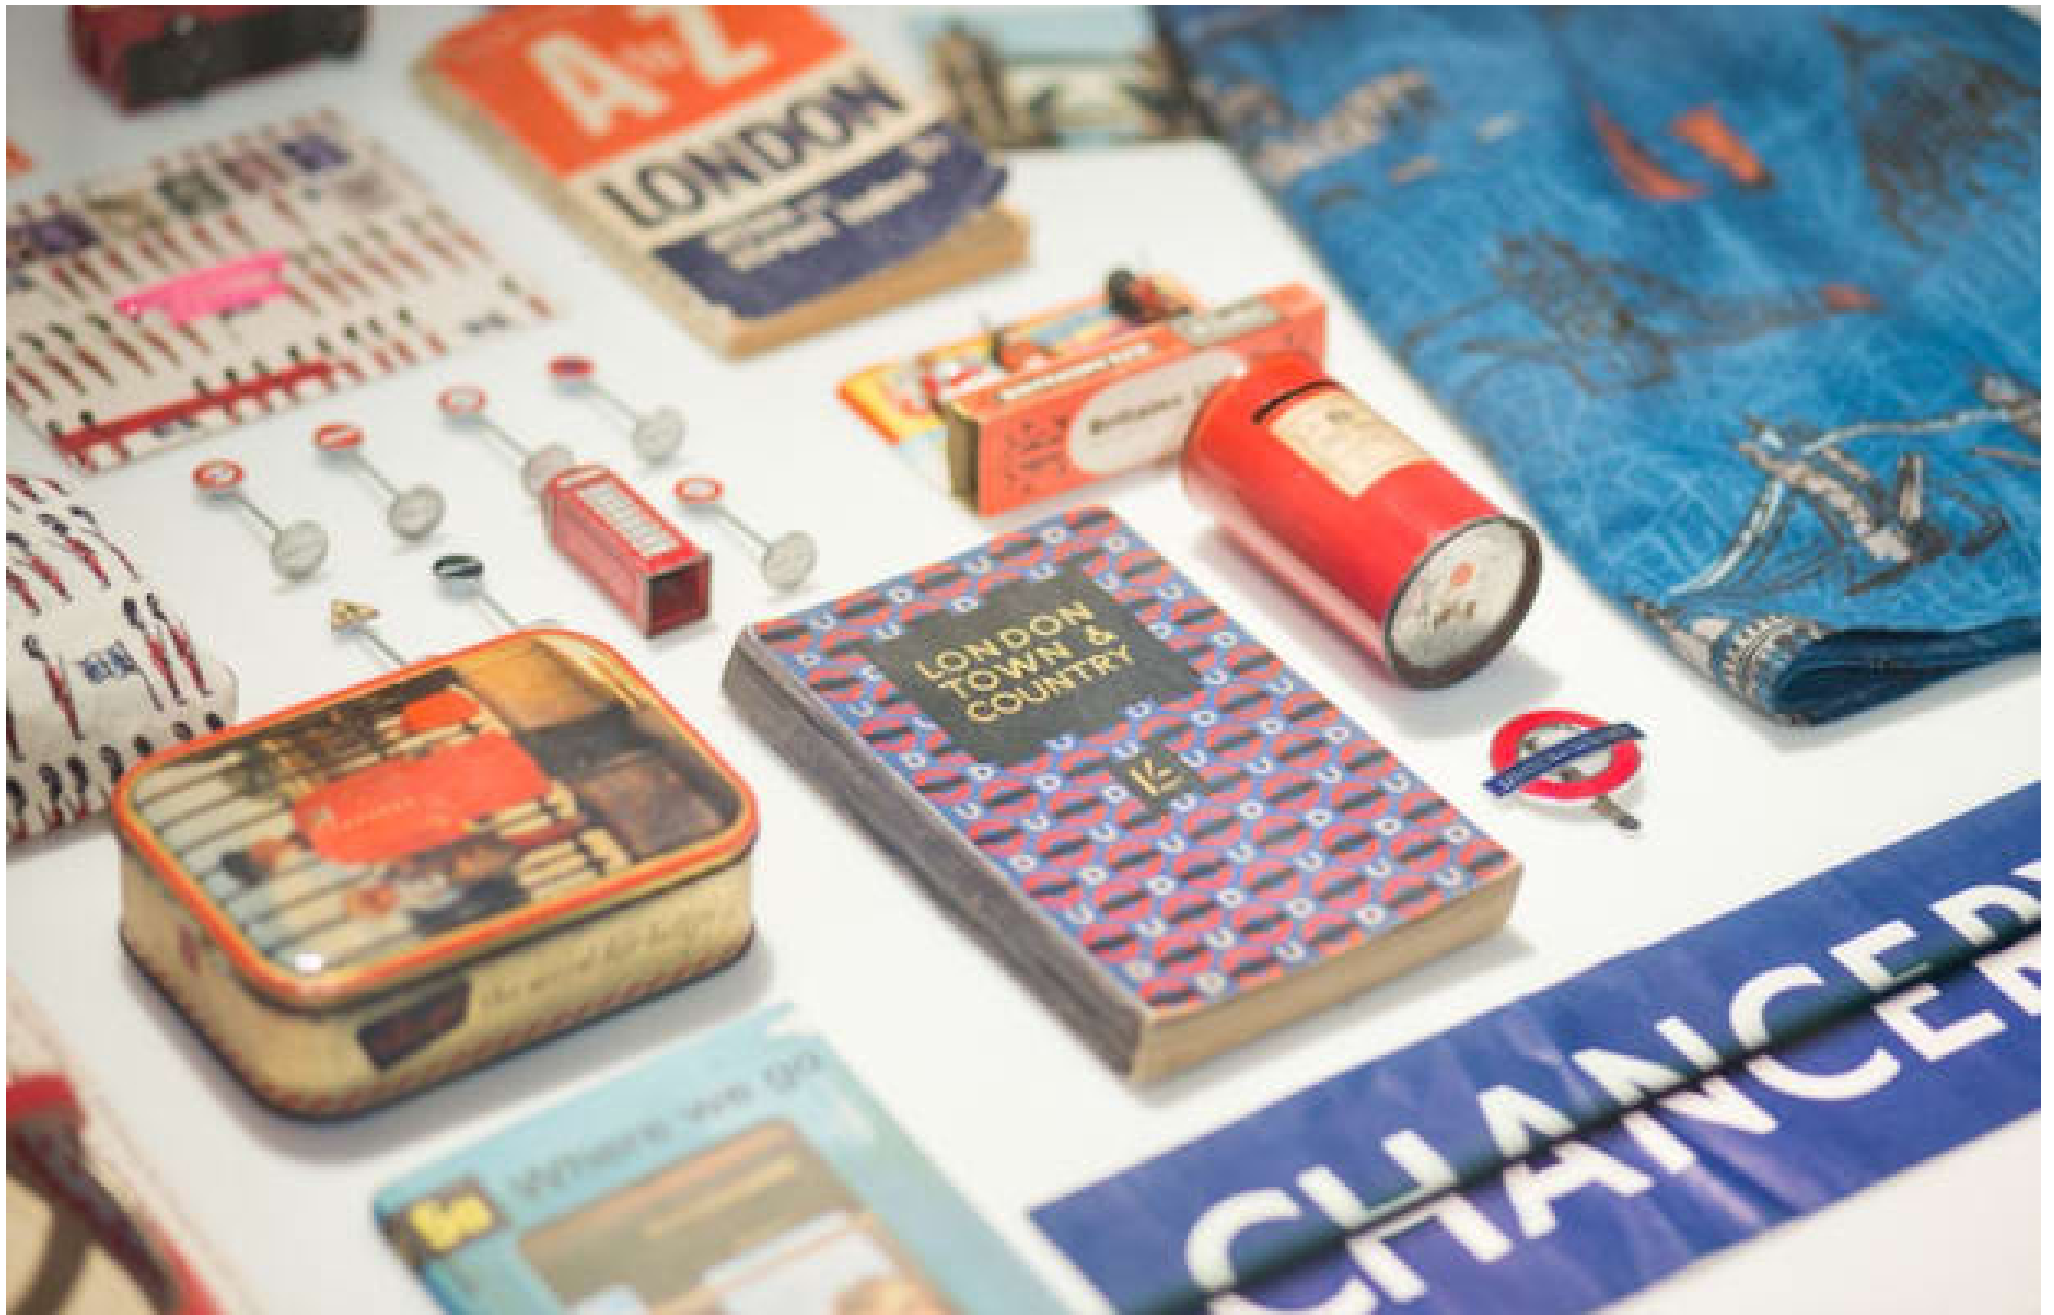

020 7482 1555
www.carolhayesmanagement.co.uk

Sam Duffy
 Stylists | Womens | Kids
 Events

Sam Duffy
Stylists | Womens | Kids
Events

**CAROLHAYES
MANAGEMENT**
CREATIVE ARTIST & STYLE MANAGEMENT

020 7482 1555
www.carolhayesmanagement.co.uk