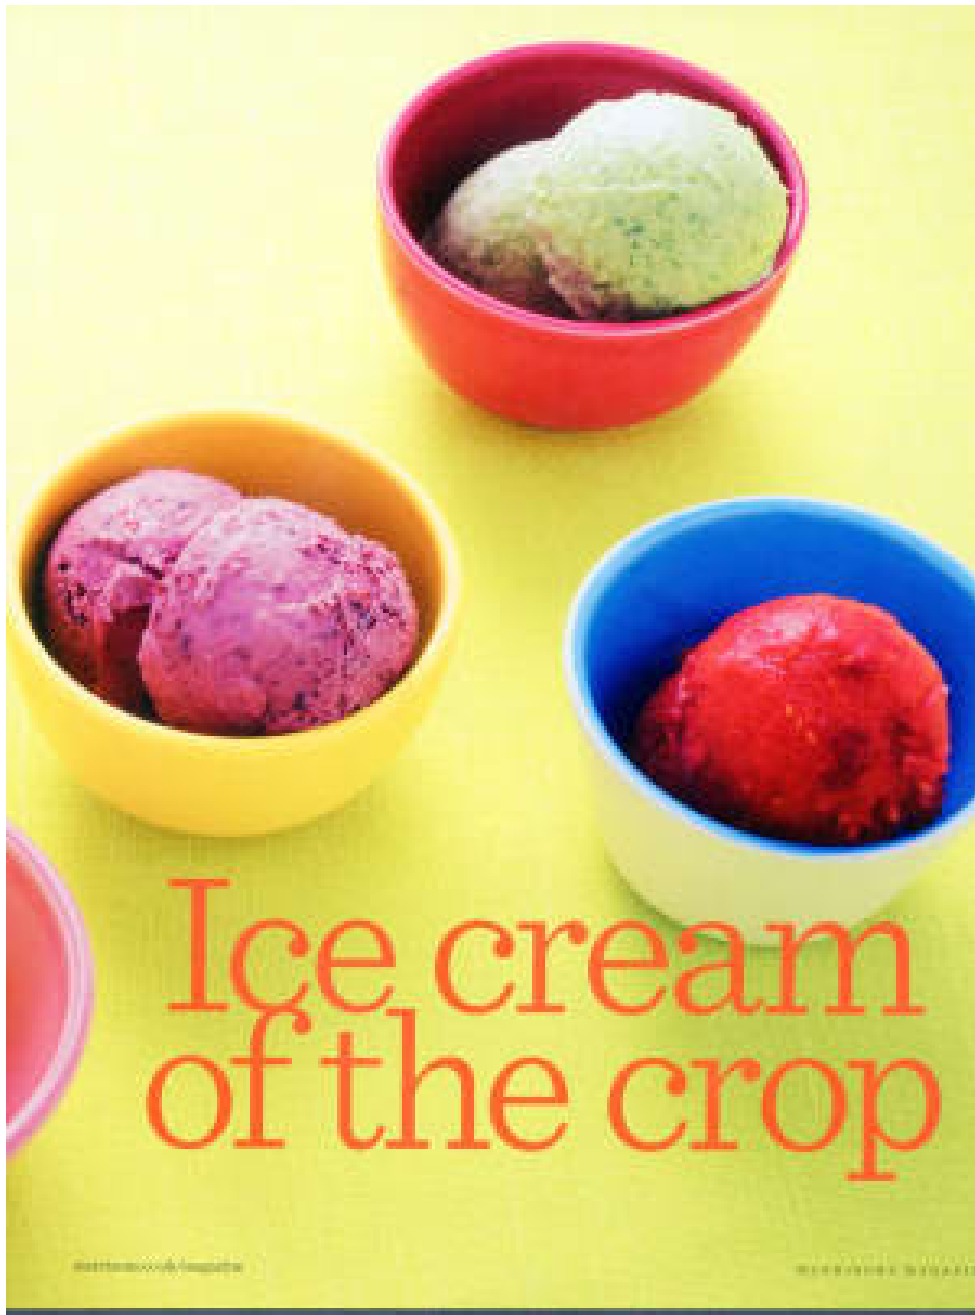

Sam Duffy
Stylists | Womens | Kids
Still Life & Prop styling