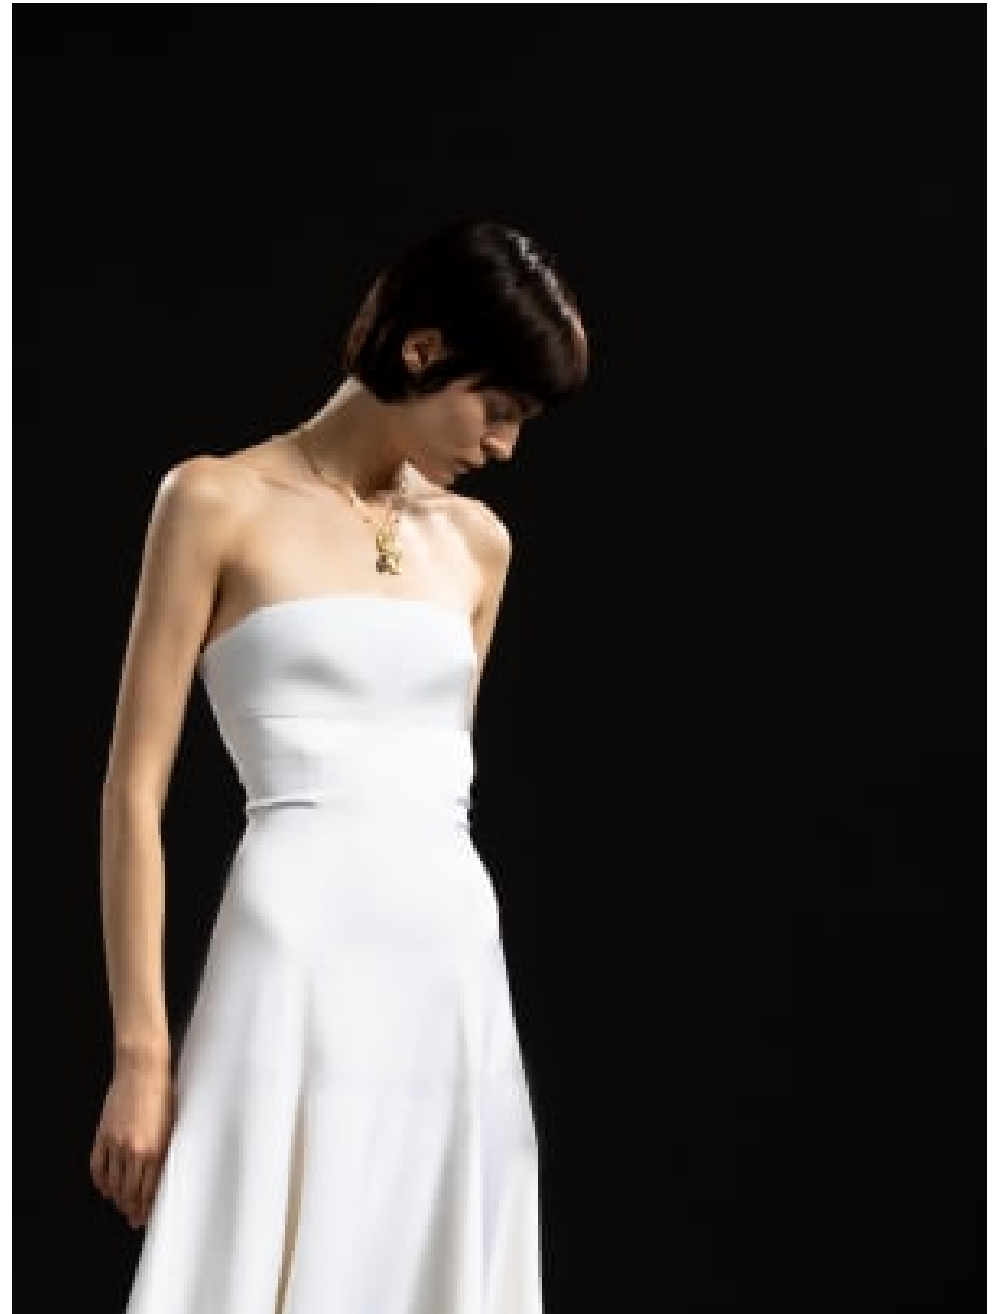

Natalie Stokes
Hair & Makeup
Fashion

CAROLHAYES
MANAGEMENT
CREATIVE ARTIST & STYLE MANAGEMENT

020 7482 1555

www.carolhayesmanagement.co.uk