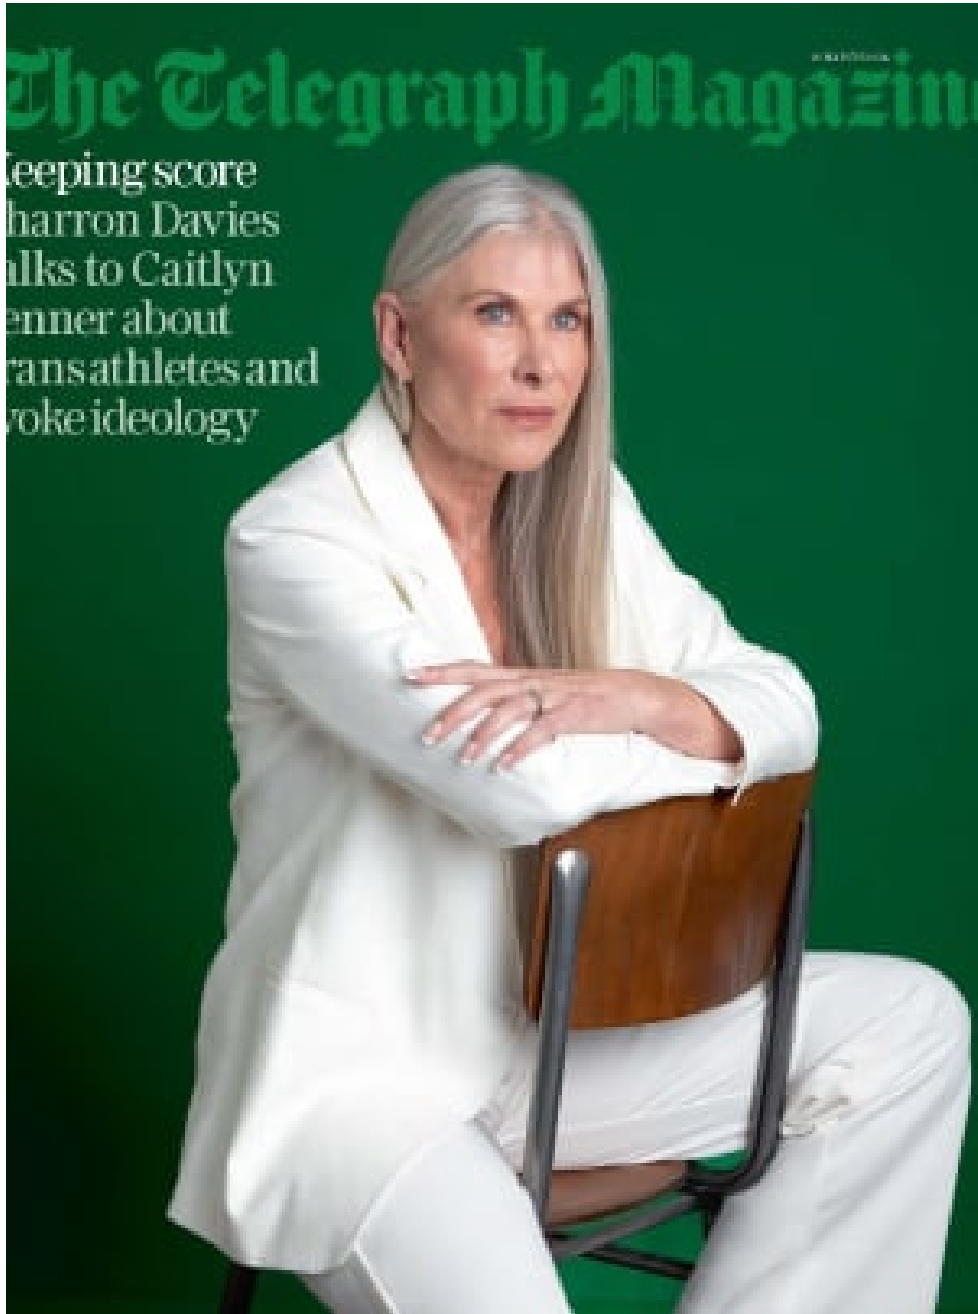

www.carolhayesmanagement.co.uk

Natalie Stokes
Hair & Makeup
Fashion

CAROLHAYES
MANAGEMENT
CREATIVE ARTIST & STYLE MANAGEMENT

020 7482 1555

www.carolhayesmanagement.co.uk

Natalie Stokes
Hair & Makeup
Fashion