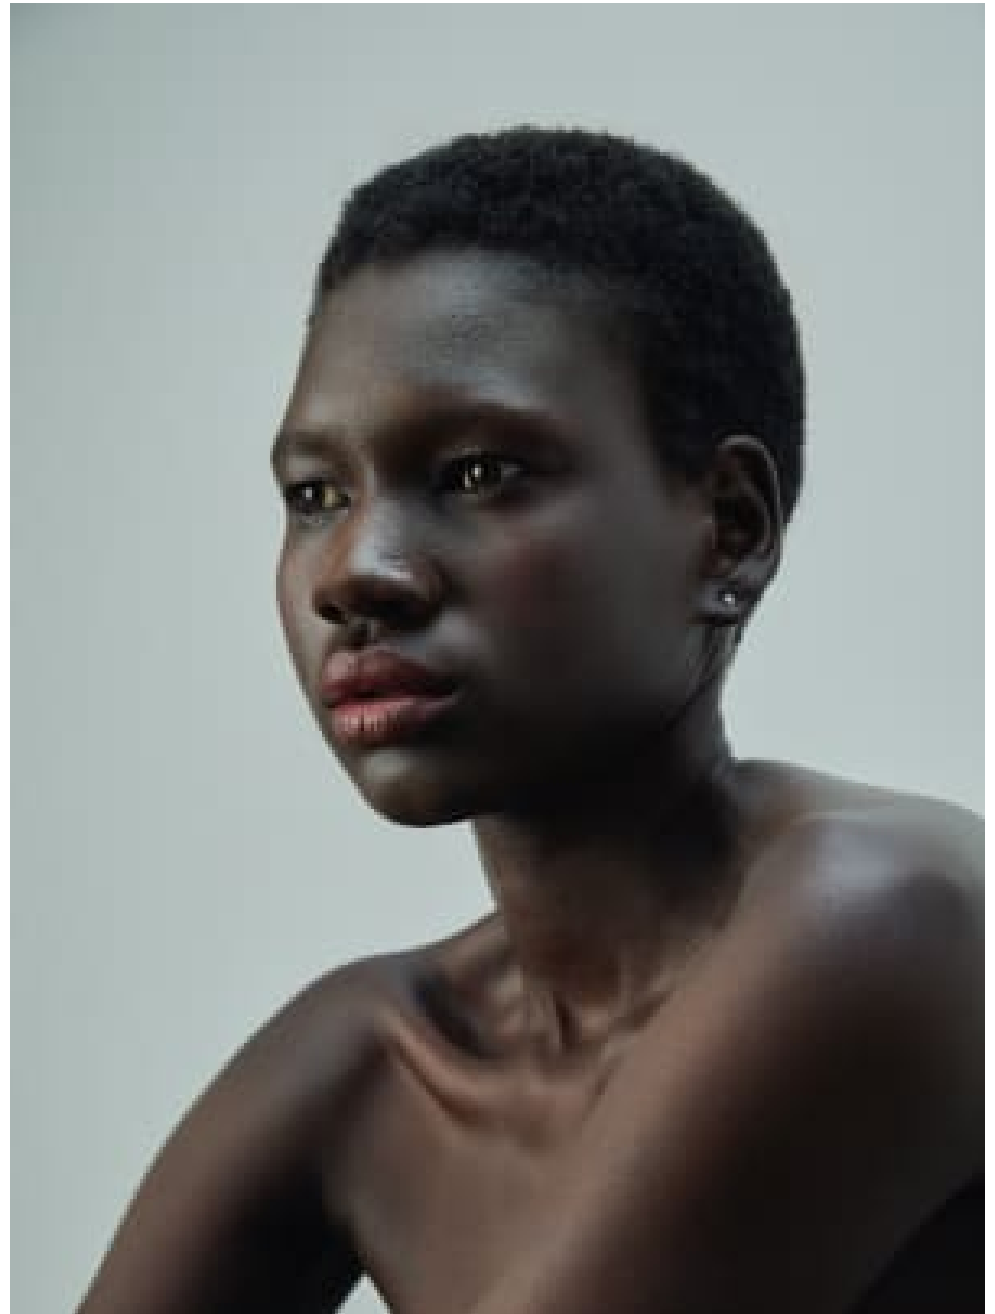

CAROL HAYES
MANAGEMENT
CREATIVE ARTIST & STYLE MANAGEMENT

020 7482 1555

www.carolhayesmanagement.co.uk

Natalie Stokes
Hair & Makeup
Fashion

**CAROLHAYES
MANAGEMENT**
CREATIVE ARTIST & STYLE MANAGEMENT

020 7482 1555