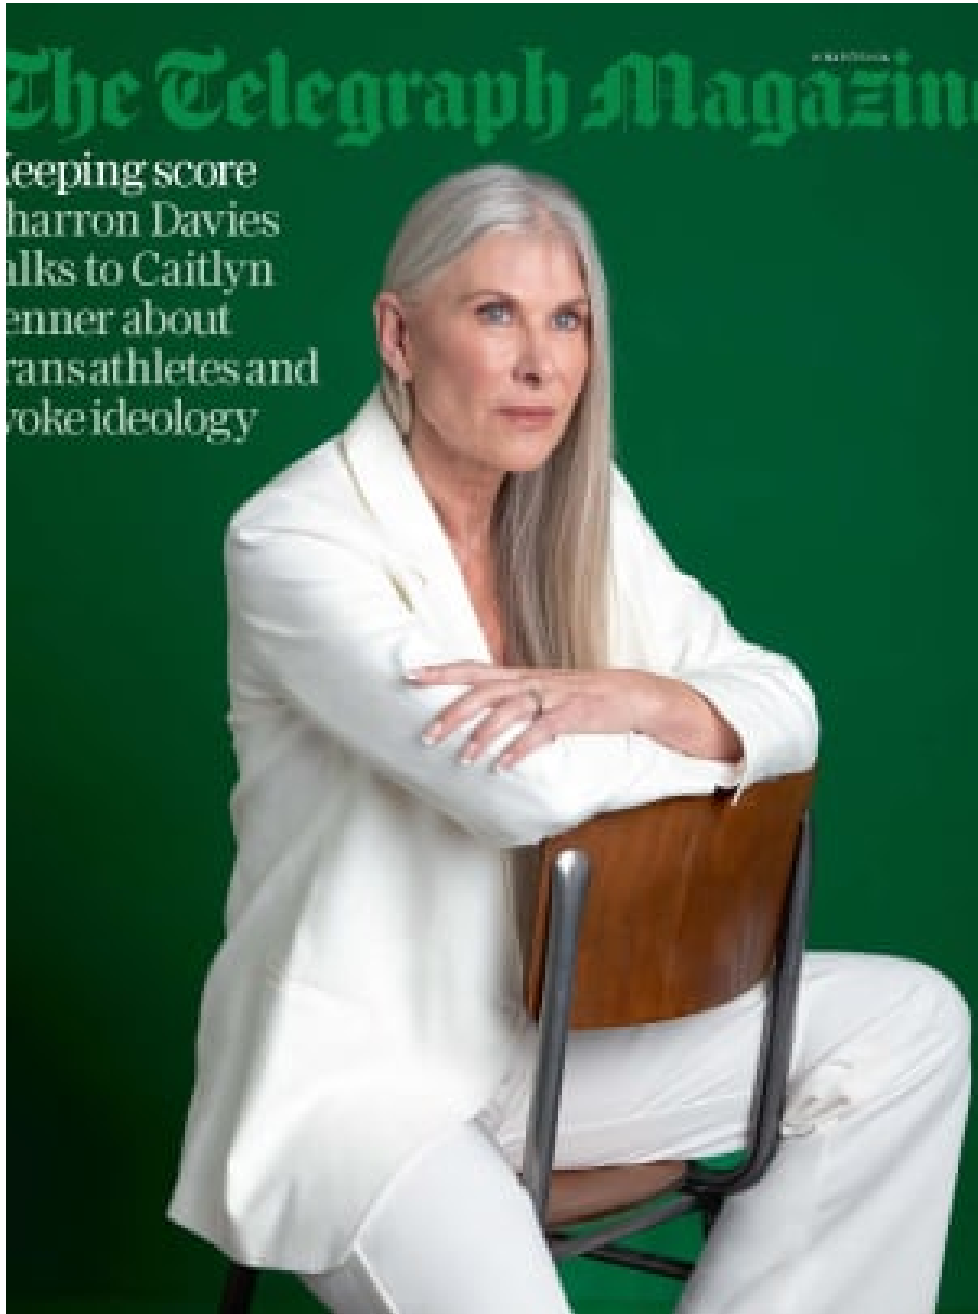

Natalie Stokes
Hair & Makeup
Fashion